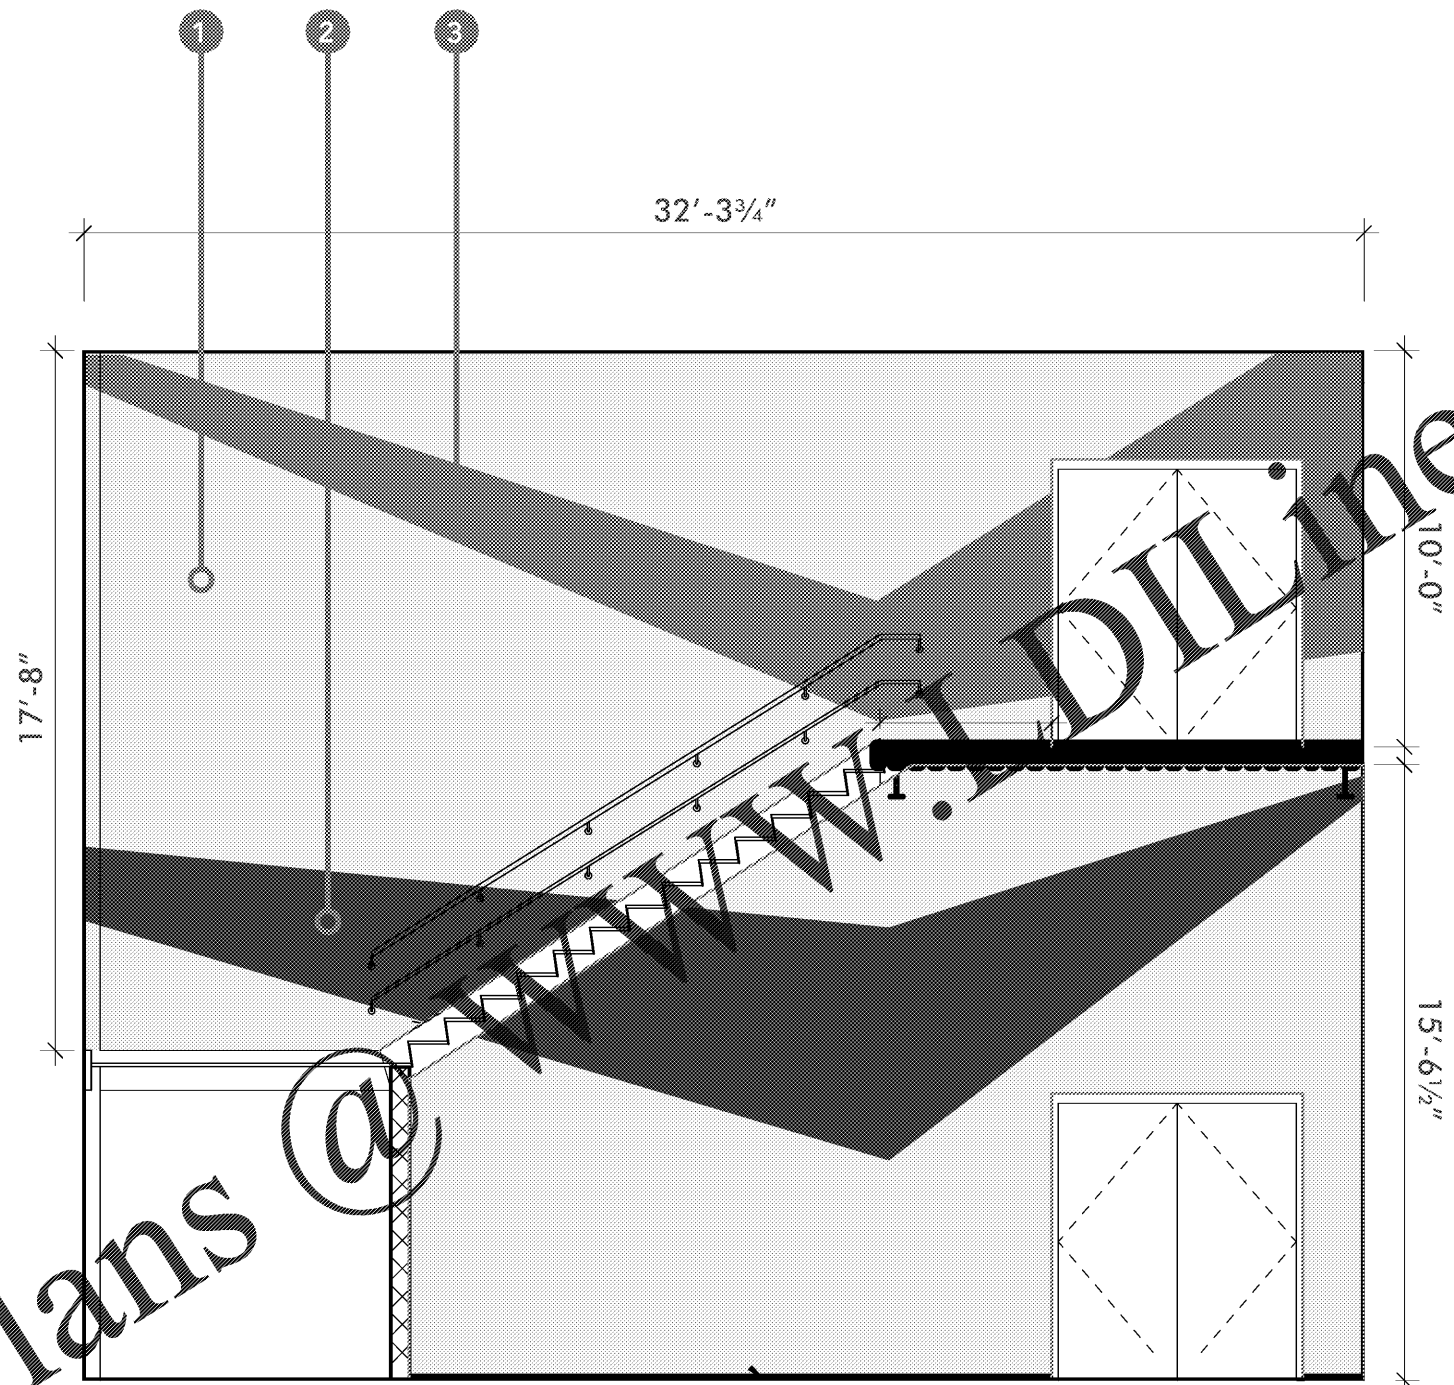

D.1

STAIR SIDE D1.C

STAIR SIDE D1.D

D Stairwell Graphics

LOCATION PLAN

MATERIALS

- 1 Painted SW7029 Agreeable Gray (same as Typical Wall Paint)
- 2 Painted SW6496 Oceanside, Gloss finish
- 3 Painted SW6719 Gecko, Gloss finish