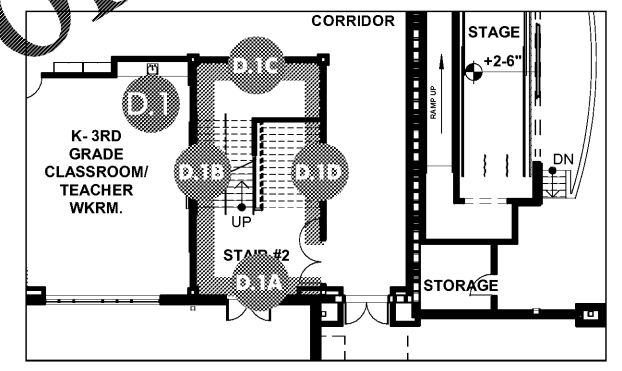

D.1

STAIR SIDE D1.C

STAIR SIDE D1.D

D Stairwell Graphics

LOCATION PLAN

MATERIALS

- 1 Painted SW7029 Agreeable Gray (same as Typical Wall Paint)
- 2 Painted SW6496 Oceanside, Gloss finish
- 3 Painted SW6719 Gecko, Gloss finish