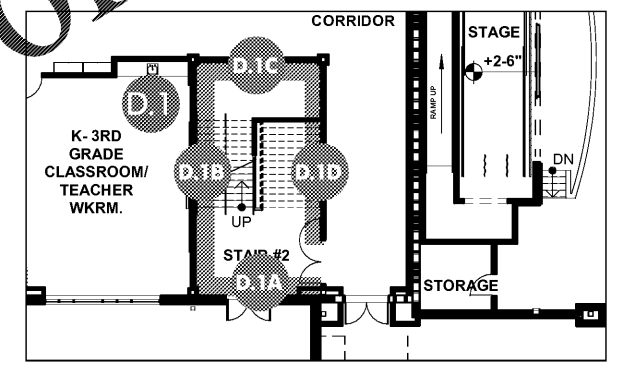

D.1

STAIR SIDE D1.A

STAIR SIDE D1.B

LOCATION PLAN

MATERIALS

- 1 Painted SW7029 Agreeable Gray (same as Typical Wall Paint)
- 2 Painted SW6496 Oceanside, Gloss finish
- 3 Painted SW6719 Gecko, Gloss finish