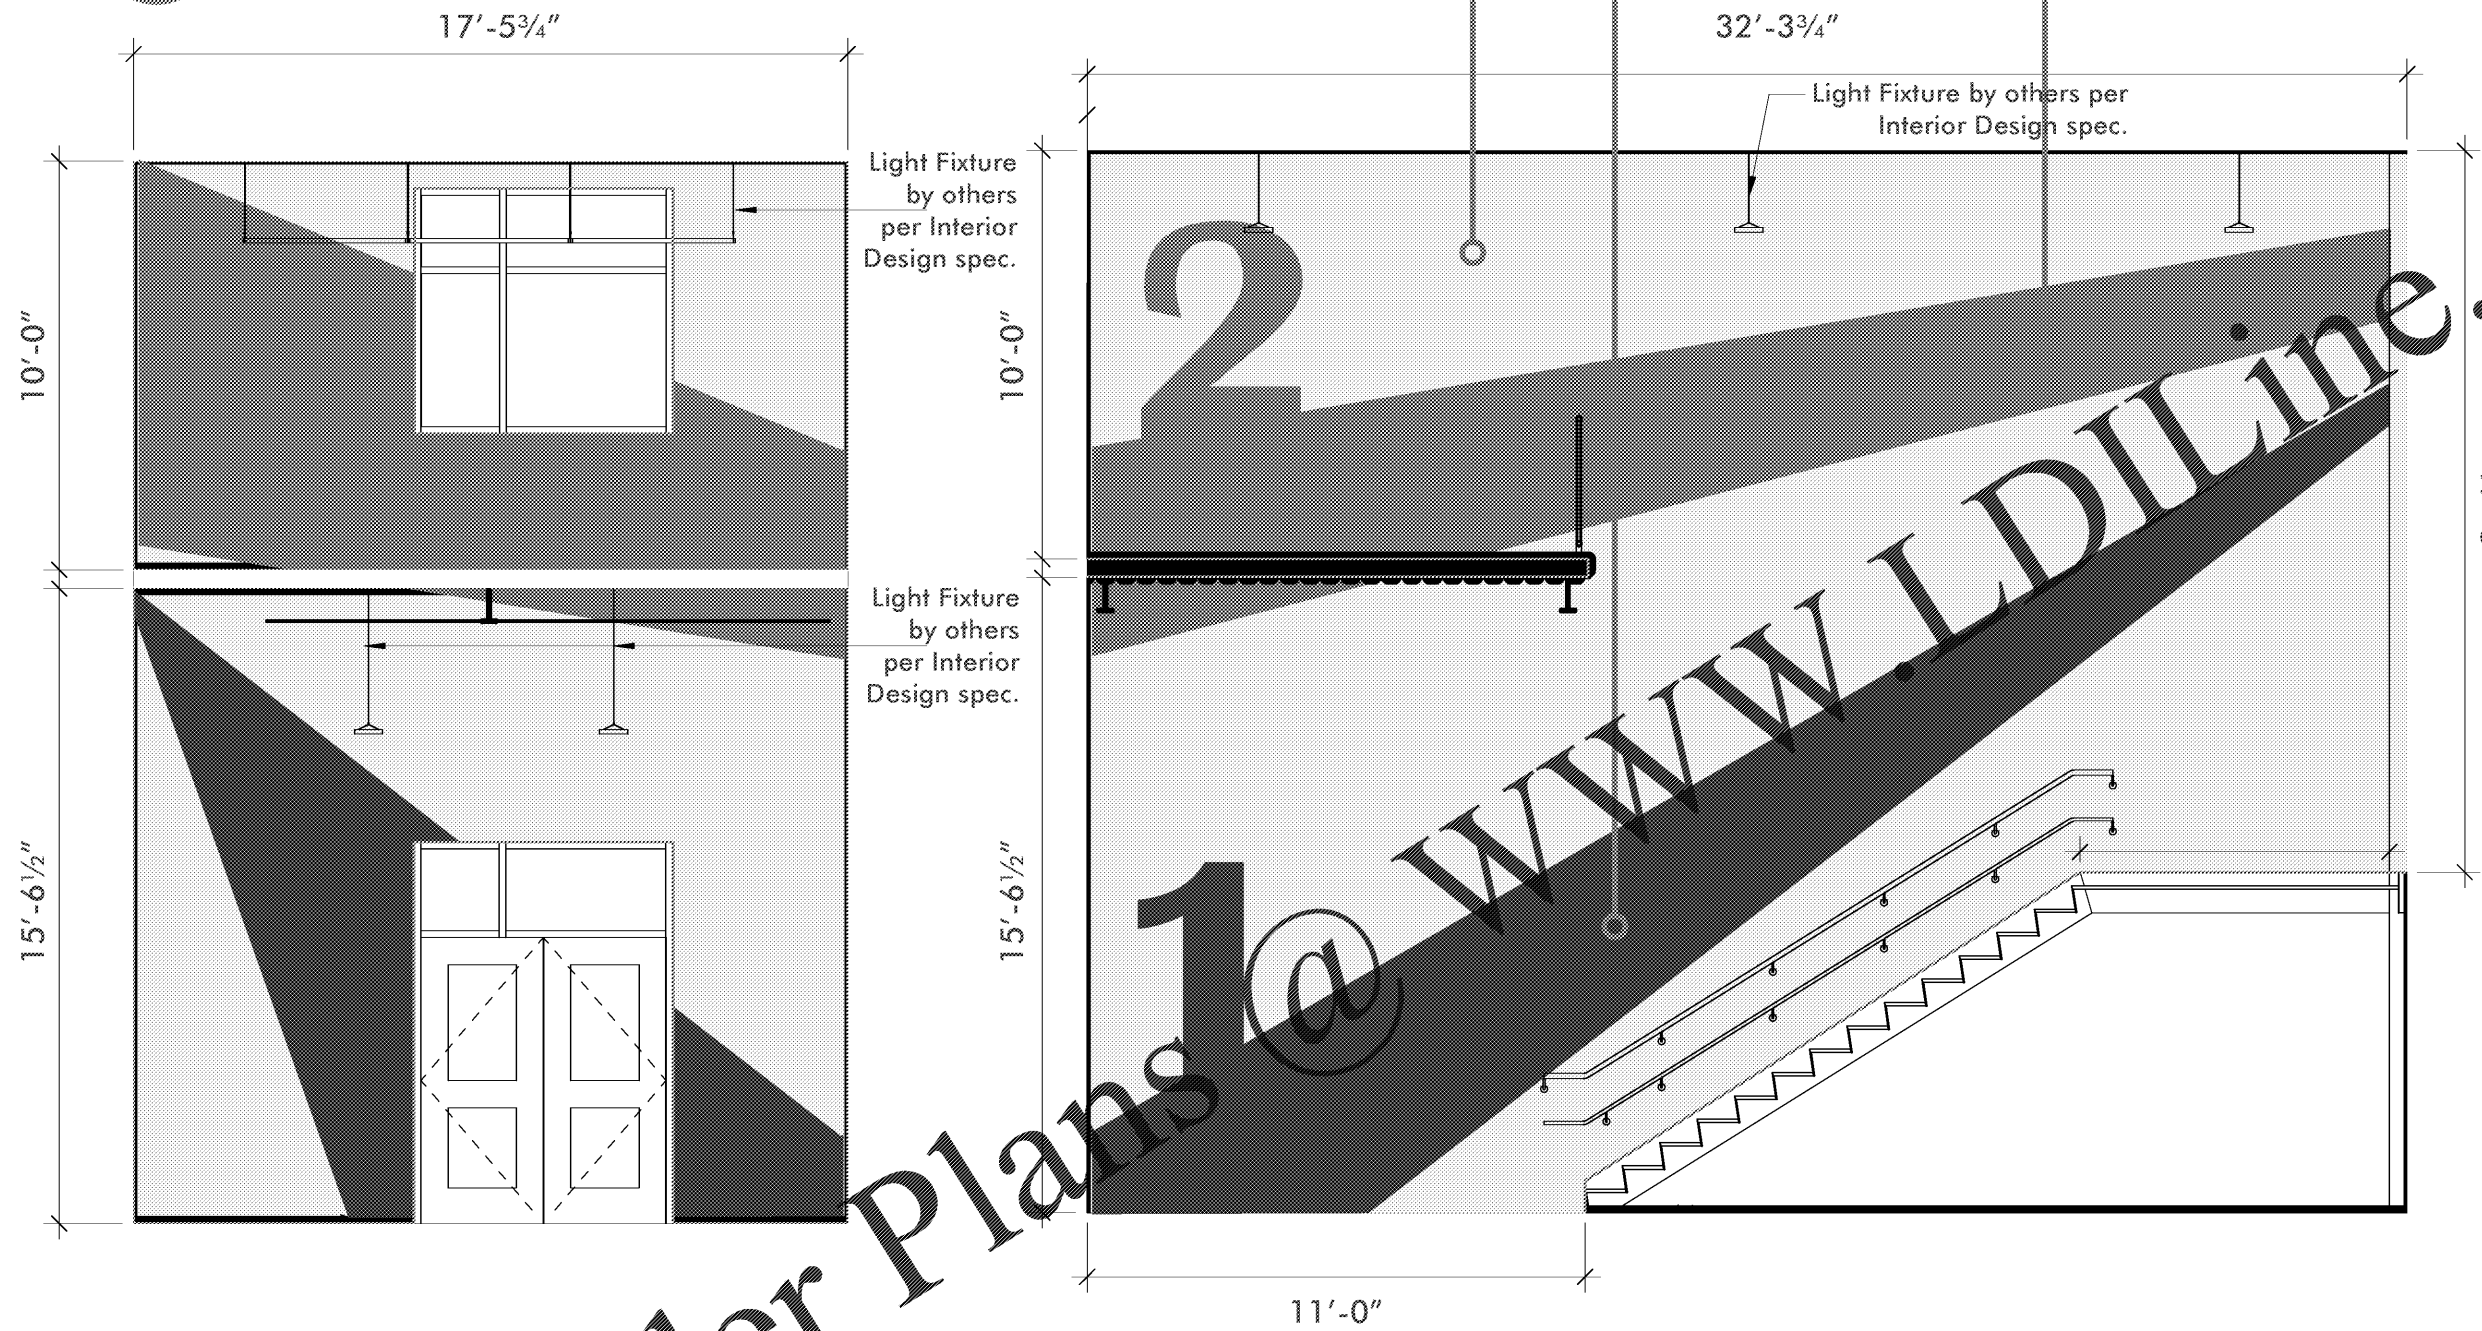

D.1

STAIR SIDE D1.A

STAIR SIDE D1.B

LOCATION PLAN

MATERIALS

- 1 Painted SW7029 Agreeable Gray (same as Typical Wall Paint)
- 2 Painted SW6496 Oceanside, Gloss finish
- 3 Painted SW6719 Gecko, Gloss finish