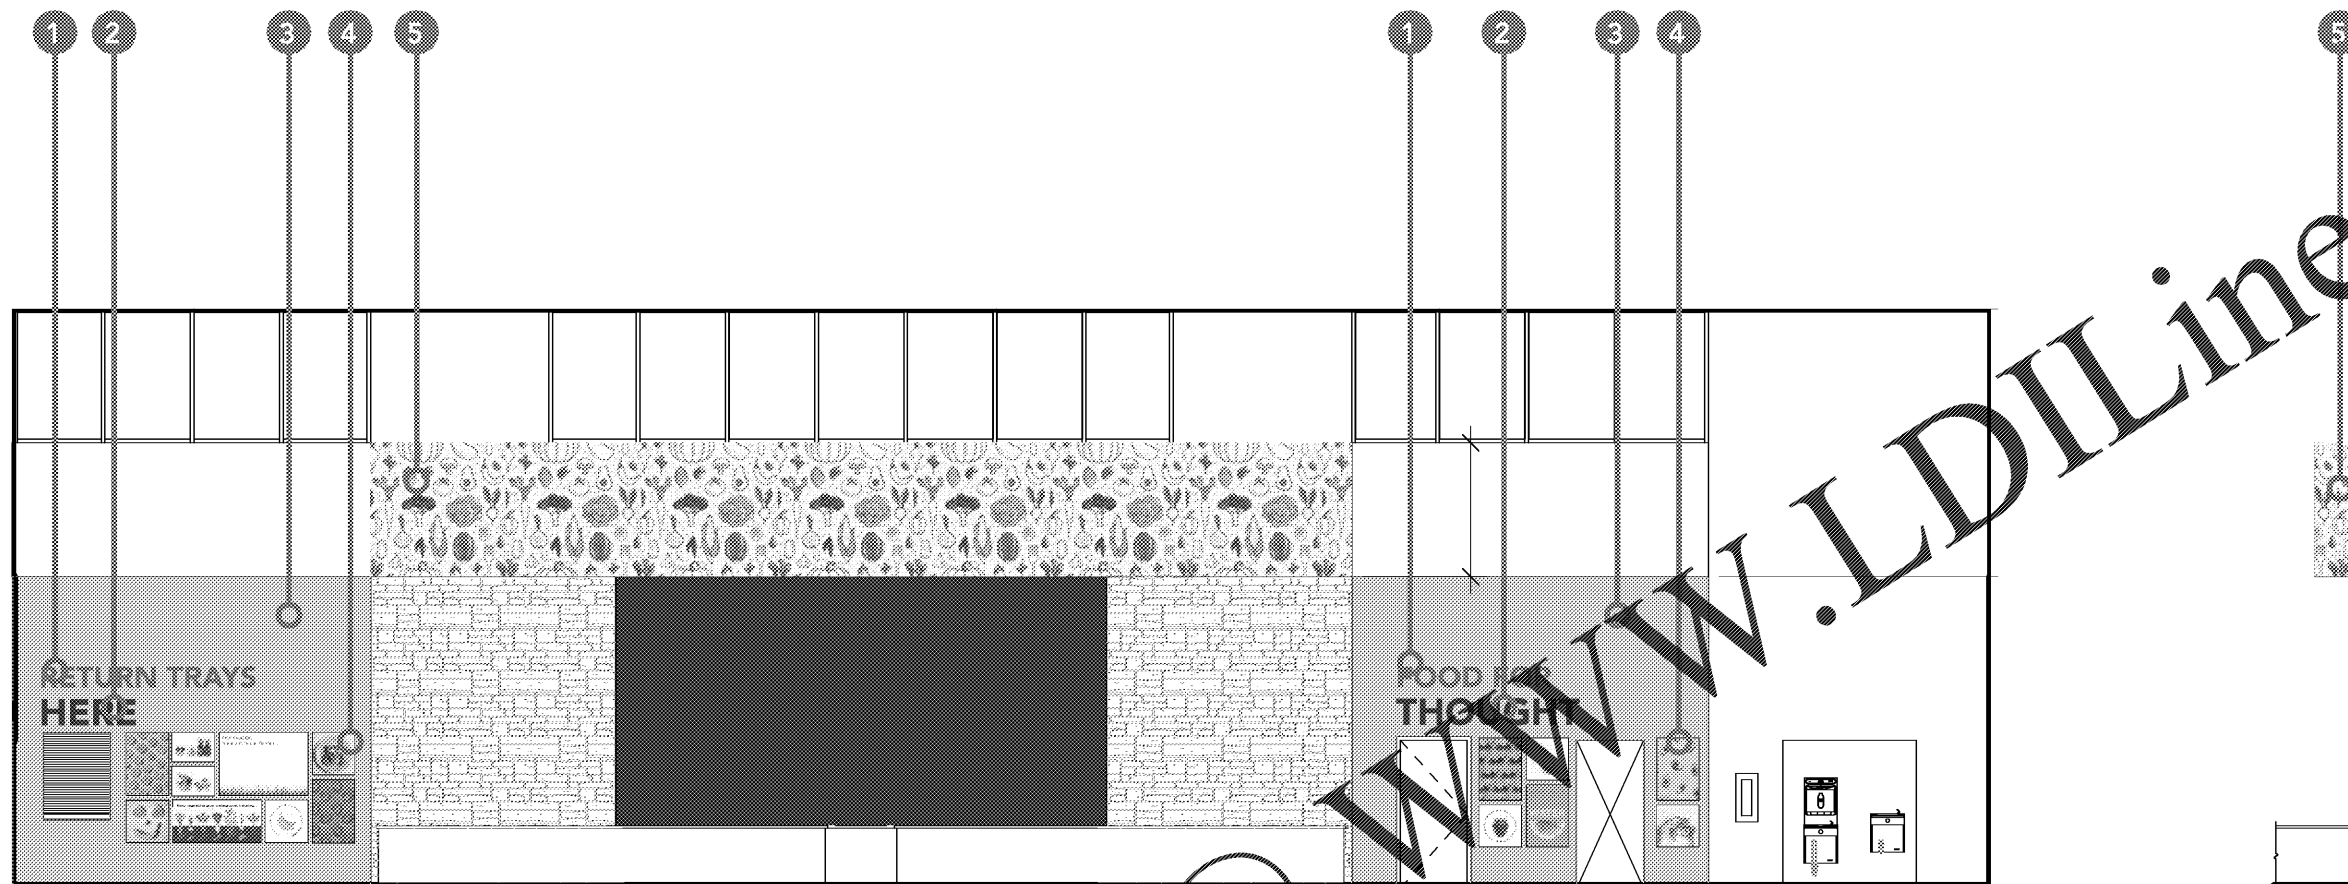

## C Cafeteria/ Auditorium Graphics

### LOCATION PLAN

### MATERIALS

- 1 "RETURN TRAYS" and "FOOD FOR" text painted directly on wall, SW6719 Gecko
- 2 "HERE" and "THOUGHT" text directly on wall, SW66496 Oceanside
- 3 Wall painted SW7029 Agreeable Gray (typical wall paint)
- 4 1" deep pan formed aluminum panels with graphic direct printed on first surface; Finish using clear protective coating/sealant; Mounted using concealed metal fasteners.  
  
 Sizes/quantities: 15 TOTAL  
 - 23" w x 23" h x 1" d - QTY: 6  
 - 23" w x 34" h x 1" d - QTY: 5  
 - 23" w x 16" h x 1" d - QTY: 2  
 - 48" w x 23" h x 1" d - QTY: 1  
 - 48" w x 34" h x 1" d - QTY: 1\*  
 \*The 48" x 34" panel front to be dry erase & able to receive magnets
- 5 Custom digital printed wallcovering in DreamScape Suede

**NOTE:** Wallcovering should be installed based on center and then top edge. 2" provided along bottom of layout to continue behind base.

Order Plans @