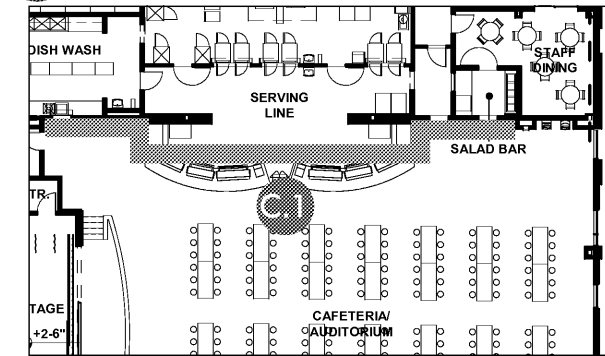

## C Cafeteria/ Auditorium Graphics

### LOCATION PLAN

### MATERIALS

- 1 "RETURN TRAYS" and "FOOD FOR" text painted directly on wall, SW6719 Gecko
- 2 "HERE" and "THOUGHT" text directly on wall, SW66496 Oceanside
- 3 Wall painted SW7029 Agreeable Gray (typical wall paint)
- 4 1" deep pan formed aluminum panels with graphic direct printed on first surface; Finish using clear protective coating/sealant; Mounted using concealed metal fasteners.  
  
 Sizes/quantities: 15 TOTAL  
 - 23" w x 23" h x 1" d - QTY: 6  
 - 23" w x 34" h x 1" d - QTY: 5  
 - 23" w x 16" h x 1" d - QTY: 2  
 - 48" w x 23" h x 1" d - QTY: 1  
 - 48" w x 34" h x 1" d - QTY: 1\*  
 \*The 48" x 34" panel front to be dry erase & able to receive magnets
- 5 Custom digital printed wallcovering in DreamScape Suede