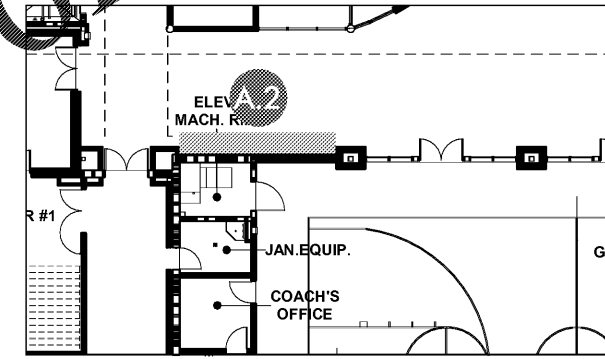

A Media Wall Graphics

LOCATION PLAN

MATERIALS

- 1 1" thick x 2" tall oak trim painted SW7029 Agreeable Gray (same as ceiling color); Wallcovering installed behind trim.
- 2 Custom vinyl wallcovering printed on DreamScape Mystical
- 3 30"w x 30"h 1/4" ACM white face panel with rounded corners and edges. Custom graphic printed on first surface; Flush mounted to column via concealed fasteners.