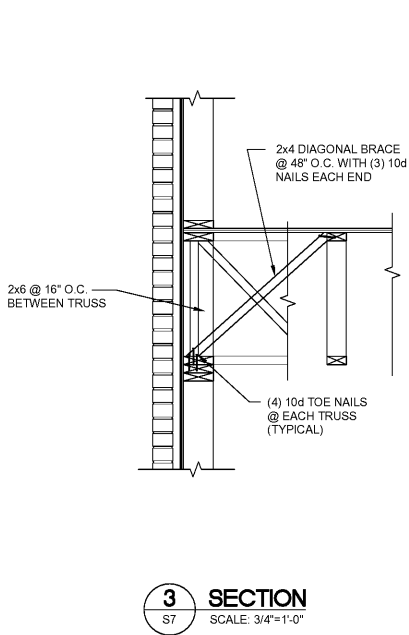

ISSUED FOR BID
NOT FOR
CONSTRUCTION
10-22-19

REVISIONS	
NO.	DATE

BH PECAN, LLC
900 PECAN AVENUE
CHARLOTTE, NORTH CAROLINA 28205

Project No:
Scale: 1923
Date Drawn 10/22/19
Sheet Title
**FRAMING
DETAILS**

S-7

Order Plans @ www.LDILine.com