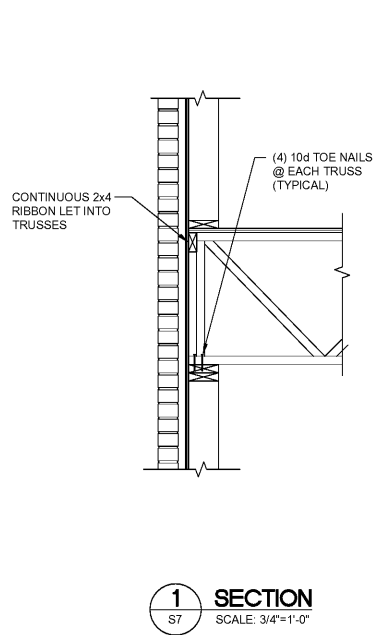

ISSUED FOR BID
NOT FOR
CONSTRUCTION
10-22-19

REVISIONS	
NO.	DATE

BH PECAN, LLC
900 PECAN AVENUE
CHARLOTTE, NORTH CAROLINA 28205

Project No:
Scale: 1923
Date Drawn 10/22/19
Sheet Title
**FRAMING
DETAILS**

S-7

Order Plans @ www.LDILine.com