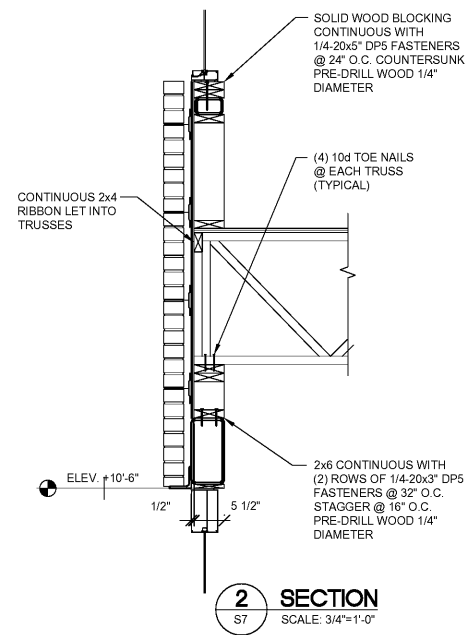

ISSUED FOR BID
NOT FOR
CONSTRUCTION
10-22-19

REVISIONS	
NO.	DATE

BH PECAN, LLC
900 PECAN AVENUE
CHARLOTTE, NORTH CAROLINA 28205

Project No:
Scale: 1923
Date Drawn 10/22/19
Sheet Title
**FRAMING
DETAILS**

S-7

Order Plans @ www.LDILine.com