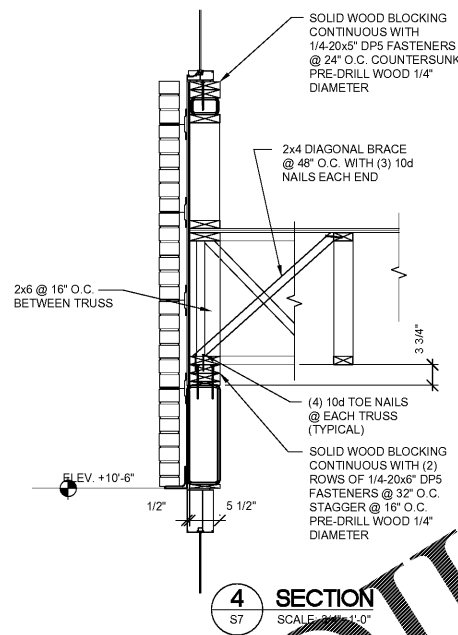

ISSUED FOR BID
NOT FOR
CONSTRUCTION
10-22-19

REVISIONS	
NO.	DATE

BH PECAN, LLC
900 PECAN AVENUE
CHARLOTTE, NORTH CAROLINA 28205

Project No:
Scale: 1923
Date Drawn 10/22/19
Sheet Title
**FRAMING
DETAILS**

S-7

Order Plans @ www.LDILine.com