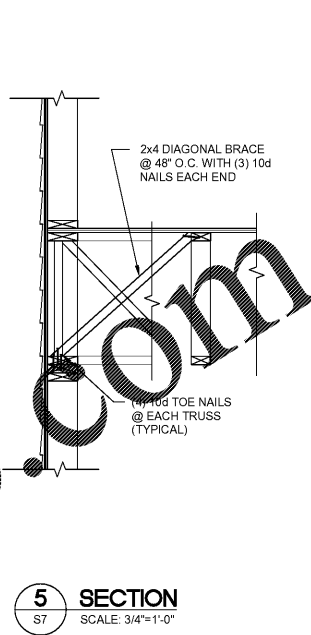

ISSUED FOR BID
 NOT FOR
 CONSTRUCTION
 10-22-19

REVISIONS	
NO.	DATE

BH PECAN, LLC
 900 PECAN AVENUE
 CHARLOTTE, NORTH CAROLINA 28205

Project No:
 Scale: 1923
 Date Drawn 10/22/19
 Sheet Title
**FRAMING
 DETAILS**

S-7

Order Plans @ www.LDILine.com