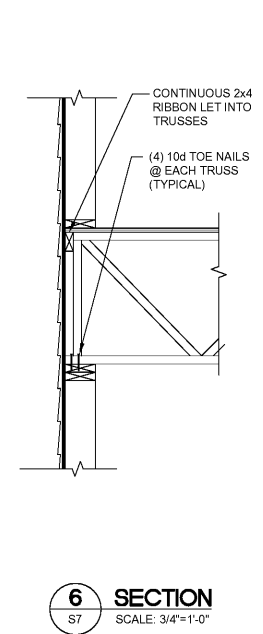

ISSUED FOR BID
NOT FOR
CONSTRUCTION
10-22-19

REVISIONS	
NO.	DATE

BH PECAN, LLC
900 PECAN AVENUE
CHARLOTTE, NORTH CAROLINA 28205

Project No:
Scale: 1923
Date Drawn 10/22/19
Sheet Title
**FRAMING
DETAILS**

S-7

Order Plans @ www.LDILine.com