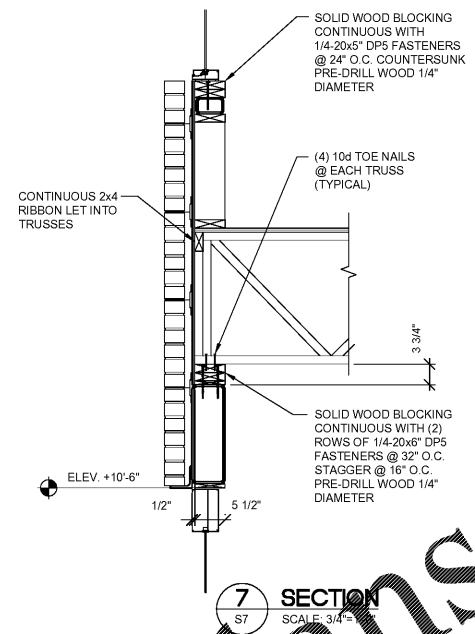

ISSUED FOR BID
NOT FOR
CONSTRUCTION
10-22-19

REVISIONS	
NO.	DATE

BH PECAN, LLC
900 PECAN AVENUE
CHARLOTTE, NORTH CAROLINA 28205

Project No:
Scale: 1923
Date Drawn 10/22/19
Sheet Title
**FRAMING
DETAILS**

S-7

Order Plans @ www.LDILine.com