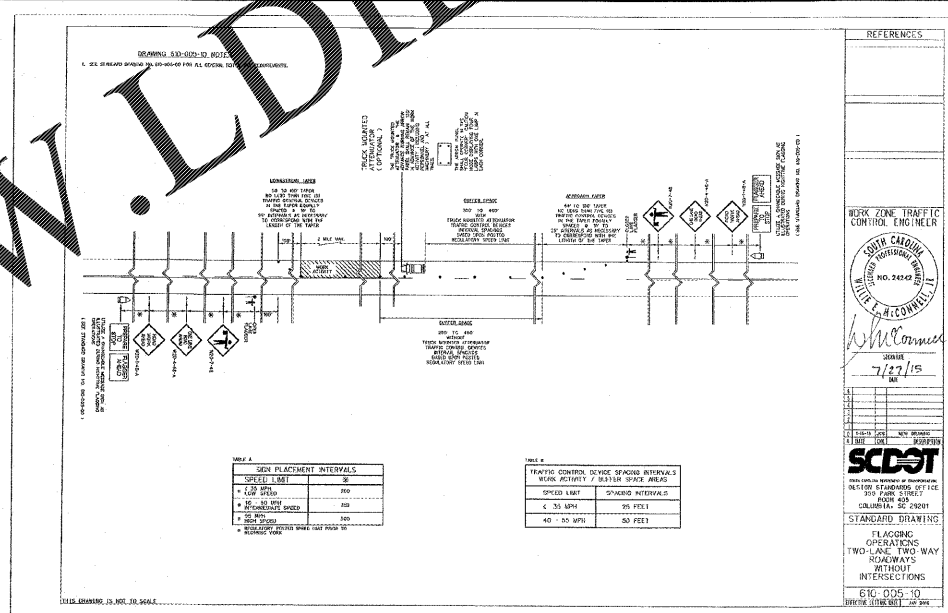

SCDOT DETAIL NOT TO SCALE

SCDOT DETAIL NOT TO SCALE

SCDOT DETAIL NOT TO SCALE

SCDOT DETAIL NOT TO SCALE

SCDOT DETAIL NOT TO SCALE

SCDOT DETAIL NOT TO SCALE

www.LDILine.com

LECRAW ENGINEERING logo and contact information including address, phone, fax, and website.

CAROLINA RE HOLDINGS, LLC client information and BURGER KING - ANDREWS, SC project information.

FOR INFORMATIONAL PURPOSES ONLY

DESIGN TEAM information including names of the design team members and the 811 logo.

DETAILS ARE NOT DRAWN TO SCALE

JOB #, DATE, CONSTRUCTION DETAILS - 6, and C-7.5.

Vertical text on the left margin: Drawing name: L:\201905 - Carolina RE Holdings, LLC - Burger King - Andrews, SC\CADD\CONSTR\258905 - 10 - DETAILS.dwg CONSTRUCTION DETAILS - 6 Aug 28, 2019 12:28pm By: michael.lindahl