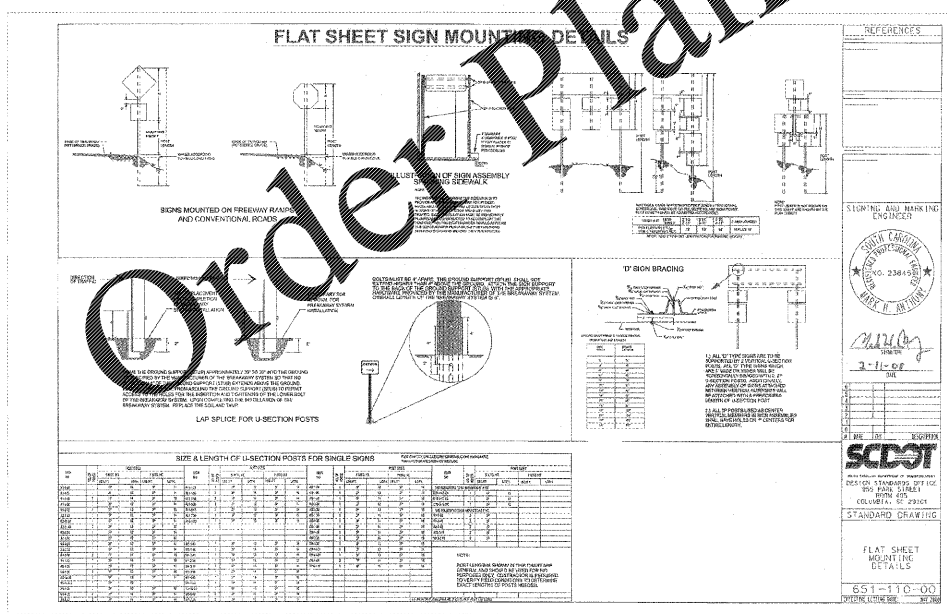

SCDOT DETAIL NOT TO SCALE

SCDOT DETAIL NOT TO SCALE

SCDOT DETAIL NOT TO SCALE

SCDOT DETAIL NOT TO SCALE

SCDOT DETAIL NOT TO SCALE

SCDOT DETAIL NOT TO SCALE

www.LDILine.com

LECRAW ENGINEERING logo and contact information including address, phone, fax, and website.

CAROLINA RE HOLDINGS, LLC client information and BURGER KING - ANDREWS, SC project information.

FOR INFORMATIONAL PURPOSES ONLY

DESIGN TEAM information including names of the design team members and the 811 logo.

DETAILS ARE NOT DRAWN TO SCALE

JOB #, DATE, CONSTRUCTION DETAILS - 6, and C-7.5.

Vertical text on the left margin: Drawing name: L:\201905 - Carolina RE Holdings, LLC - Burger King - Andrews, SC\CADD\CONSTR\258905 - 10 - DETAILS.dwg CONSTRUCTION DETAILS - 6 Aug 28, 2019 12:28pm By: michael.lindahl