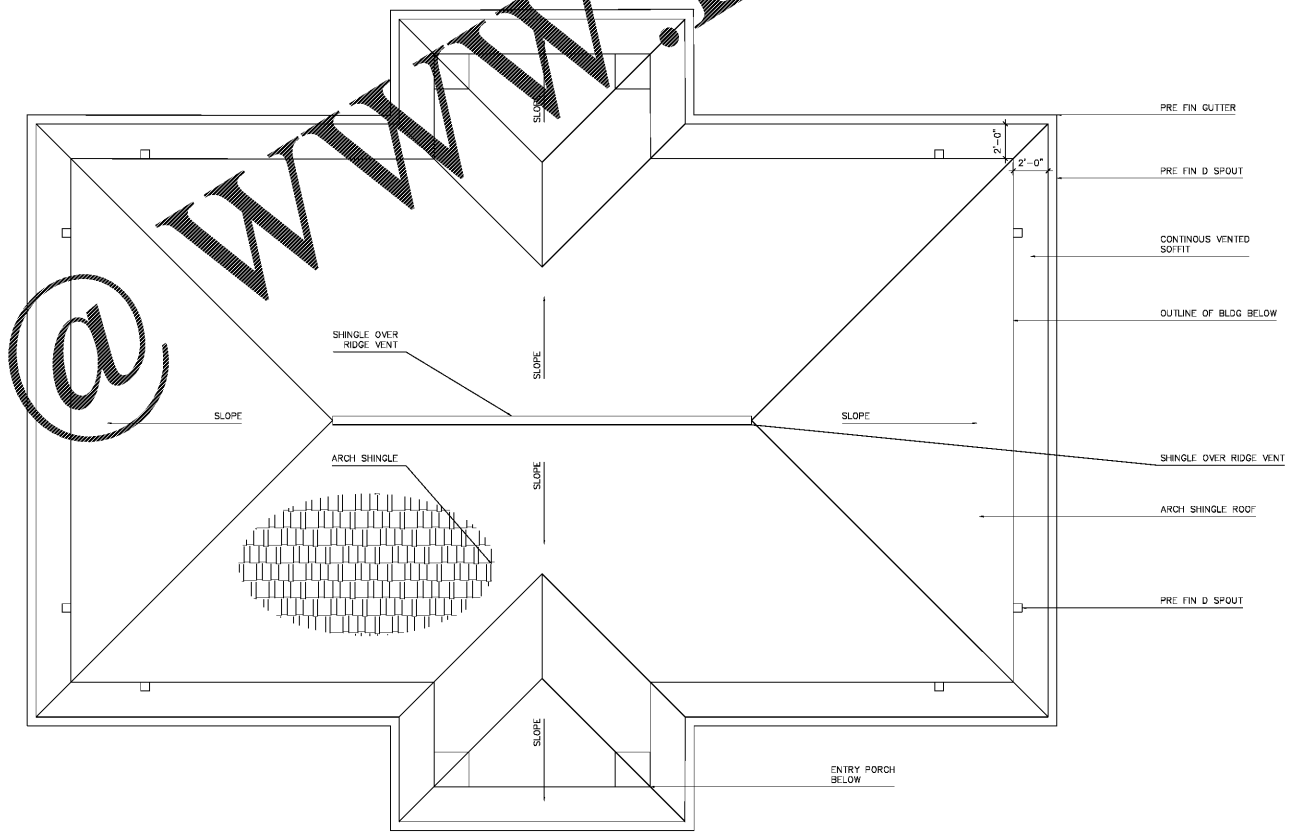

Order Plans

1 ROOF PLAN
SCALE: 1/4"=1'-0"

WWW.LDILine.com

Pate Design Group, Inc.
Architecture / Interiors
4158 Abbots Bridge Road
Duluth, Georgia 30097
(p) 770.814.0885
(f) 770.814.0888
Kirby@patedesigngroup.com

LEASING OFFICE
WISTERIA RIDGE
Will-O-War LLC
75 North Main Street
Watkinsville, GA 30677

Issue & Revisions:

No.	Date	Description
1	04.01.19	CLARIFICATION

ROOF PLAN

Drawn
TLS/KEP
Checked
KEP
Contract No.

Scale
AS NOTED
Date
03.05.19
Last Revision
040119

A12
3 of 8 sheets

RELEASED FOR CONSTRUCTION