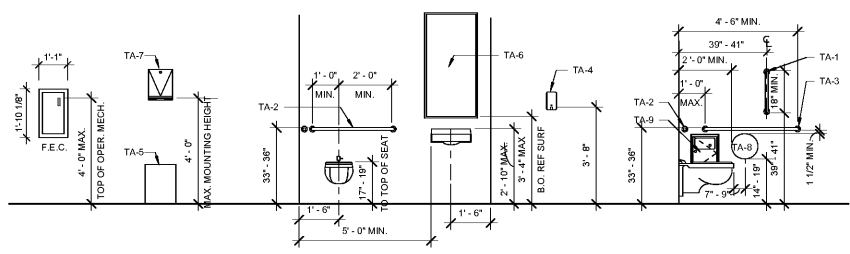

THE WILSON GROUP
- ARCHITECTS -

PROJECT MANAGER / CIVIL ENGINEER
TALBERT & BRIGHT

4810 SHELLEY DRIVE
WILMINGTON, NC 28405
(910) 763-5350
FIRM NO.: C-0713

STRUCTURAL ENGINEER
STEWART

101 N. TRYON ST., SUITE 1400
CHARLOTTE, NC 28202
(704) 334-7925
FIRM NO.: C-1051

FIRE PROTECTION, PLUMBING, MECHANICAL,
& ELECTRICAL ENGINEER
SABER ENGINEERING

2923 S TRYON ST #200
CHARLOTTE, NC 28203
(704) 373-0068

WATER & SEWER ENGINEER
McGILL ASSOCIATES

712 S VILLAGE ROAD SW, SUITE 103
SHALLOTTE, NC 28470
(910) 765-5072

REVISIONS

DATE 8/2/2019
PROJECT NUMBER 9217-000

SHEET TITLE
ENLARGED FLOOR PLANS AND ELEVATIONS

SHEET NUMBER
A-451

TOILET ACCESSORY LEGEND		
SYMBOL	DESCRIPTION	MODEL & NOTES
TA-1	19" GRAB BAR	BOBRICK B-5806.99X18
TA-2	36" GRAB BAR	BOBRICK B-5806.99X36
TA-3	42" GRAB BAR	BOBRICK B-5806.99X42
TA-4	SURFACE-MOUNTED HAND SOAP DISPENSER	BOBRICK B-2111
TA-5	WASTE RECEPTACLE	BOBRICK B-279
TA-6	24" X 48" FRAMED MIRROR	BOBRICK B-165.2436
TA-7	PAPER TOWEL DISPENSER	BOBRICK B-262
TA-8	SURFACE-MOUNTED TOILET TISSUE DISPENSER	BOBRICK B-2950
TA-9	SURFACE-MOUNTED SANITARY NAPKIN DISPOSAL	BOBRICK B-254
TA-10	SURFACE-MOUNTED CLOTHES HOOK	
TA-11	INSULATED TAIL PIECE AND HOT WATER PIPE (CLASS C RATING)	

TYPICAL MOUNTING HEIGHTS
3/8" = 1'-0"