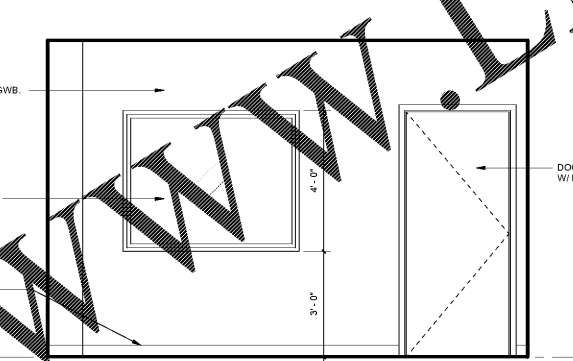

8 INTERIOR ELEVATION
1/2" = 1'-0"