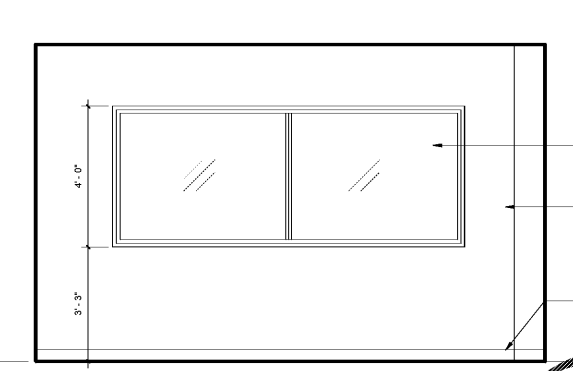

13 INTERIOR ELEVATION
1/2" = 1'-0"