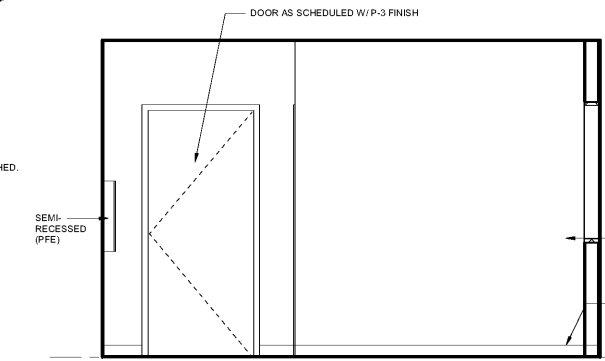

9 INTERIOR ELEVATION
1/2" = 1'-0"