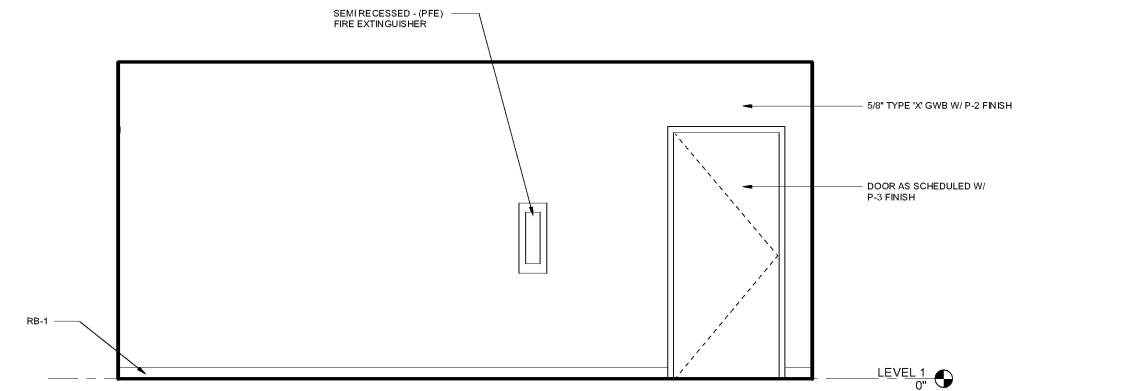

3 INTERIOR ELEVATION
1/2" = 1'-0"

WWW.LDILine.com

Order Plans @