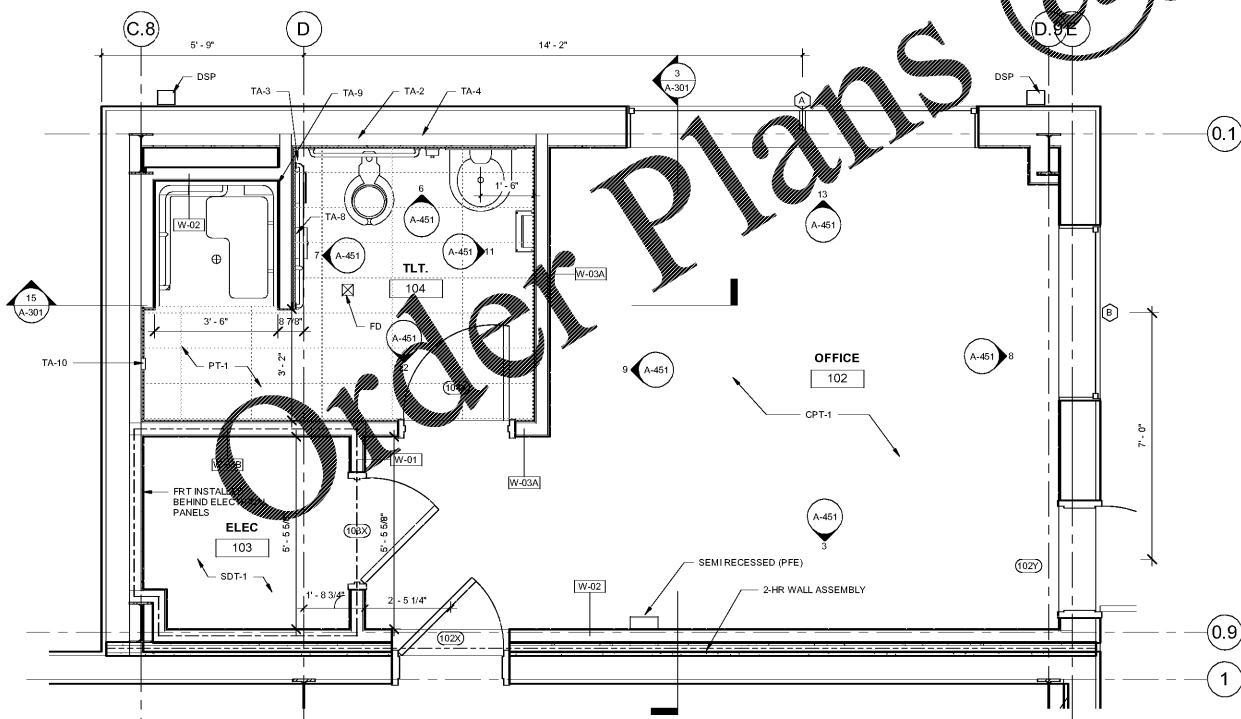

1 ENLARGED FLOOR PLAN
1/2" = 1'-0"