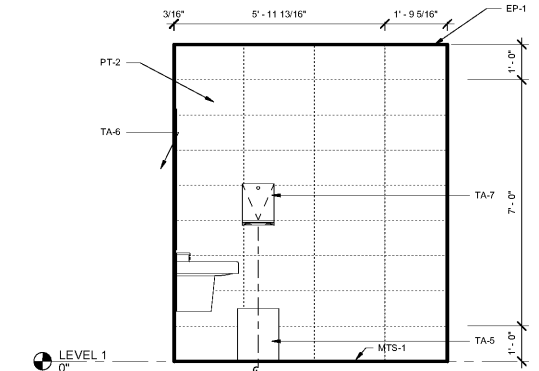

11 INTERIOR ELEVATION
1/2" = 1'-0"