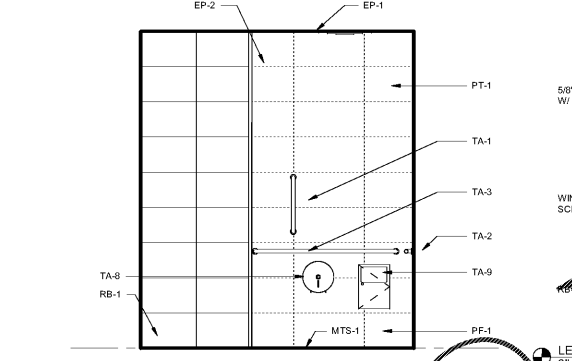

7 INTERIOR ELEVATION
1/2" = 1'-0"