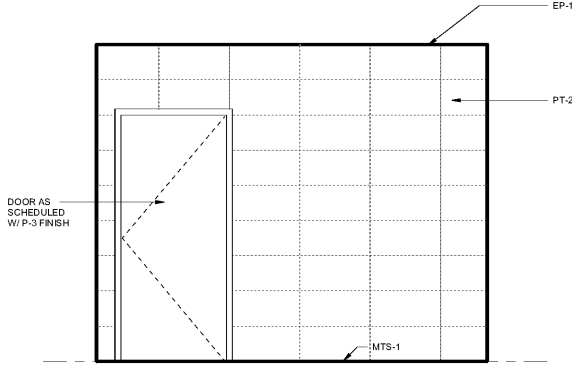

12 INTERIOR ELEVATION
1/2" = 1'-0"