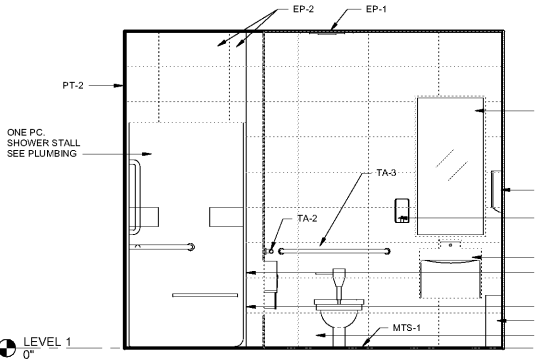

6 INTERIOR ELEVATION
1/2" = 1'-0"