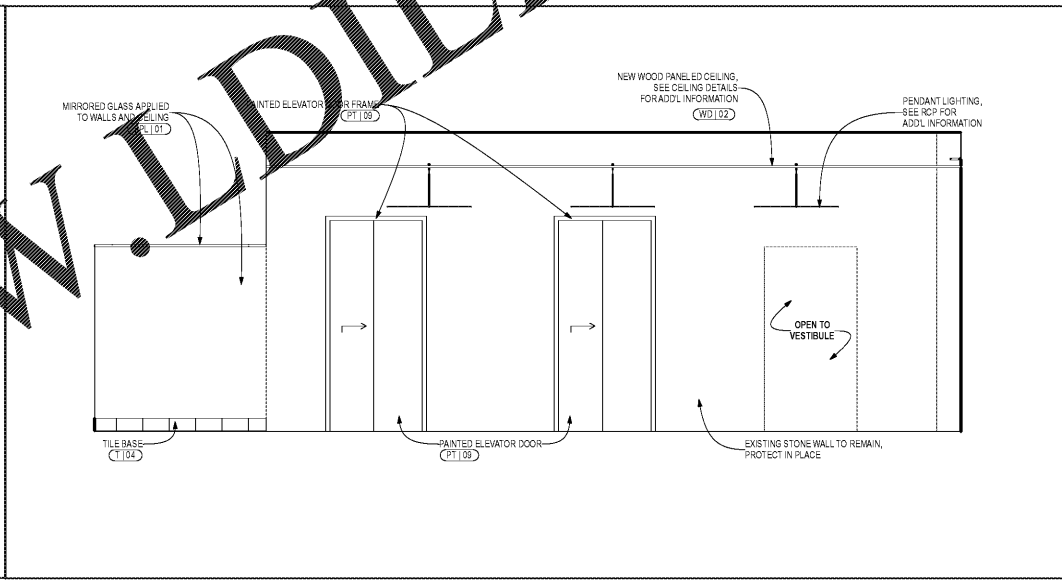

6 INTERIOR ELEVATION - CORRIDOR
SCALE: 3/8" = 1'-0"

4 INTERIOR ELEVATION - ELEVATOR LOBBY
SCALE: 3/8" = 1'-0"

5 INTERIOR ELEVATION - CORRIDOR
SCALE: 3/8" = 1'-0"

3 INTERIOR ELEVATION - ELEVATOR LOBBY
SCALE: 3/8" = 1'-0"

2 INTERIOR ELEVATION - ELEVATOR LOBBY
SCALE: 3/8" = 1'-0"

1 INTERIOR ELEVATION - ELEVATOR LOBBY
SCALE: 3/8" = 1'-0"

Order Plans @ www.LDILine.com

EDGAR'S ABOVE BROAD + LANDLORD BUILDOUT
699 BROAD ST.
AUGUSTA, GEORGIA 30901

Project Number: 1817

Revisions:

Number	Date	Description
<DATE OF ISSUE>		RELEASE FOR

Drawing Title: INTERIOR ELEVATIONS

Drawing Status: ISSUED FOR CONSTRUCTION

Drawing Number: A4.4