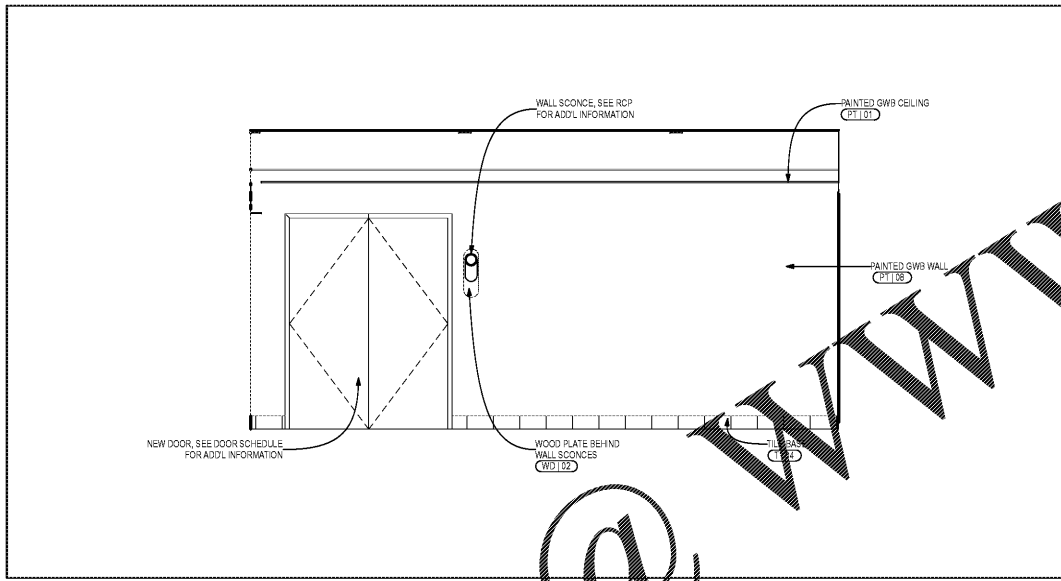

6 INTERIOR ELEVATION - CORRIDOR
SCALE: 3/8" = 1'-0"

4 INTERIOR ELEVATION - ELEVATOR LOBBY
SCALE: 3/8" = 1'-0"

5 INTERIOR ELEVATION - CORRIDOR
SCALE: 3/8" = 1'-0"

3 INTERIOR ELEVATION - ELEVATOR LOBBY
SCALE: 3/8" = 1'-0"

2 INTERIOR ELEVATION - ELEVATOR LOBBY
SCALE: 3/8" = 1'-0"

1 INTERIOR ELEVATION - ELEVATOR LOBBY
SCALE: 3/8" = 1'-0"

Order Plans @ www.LDILine.com

EDGAR'S ABOVE BROAD + LANDLORD BUILDOUT
699 BROAD ST.
AUGUSTA, GEORGIA 30901

Project Number: 1817

Revisions:

Number	Date	Description
<DATE OF ISSUE>		RELEASE FOR

Drawing Title: INTERIOR ELEVATIONS

Drawing Status: ISSUED FOR CONSTRUCTION

Drawing Number: A4.4