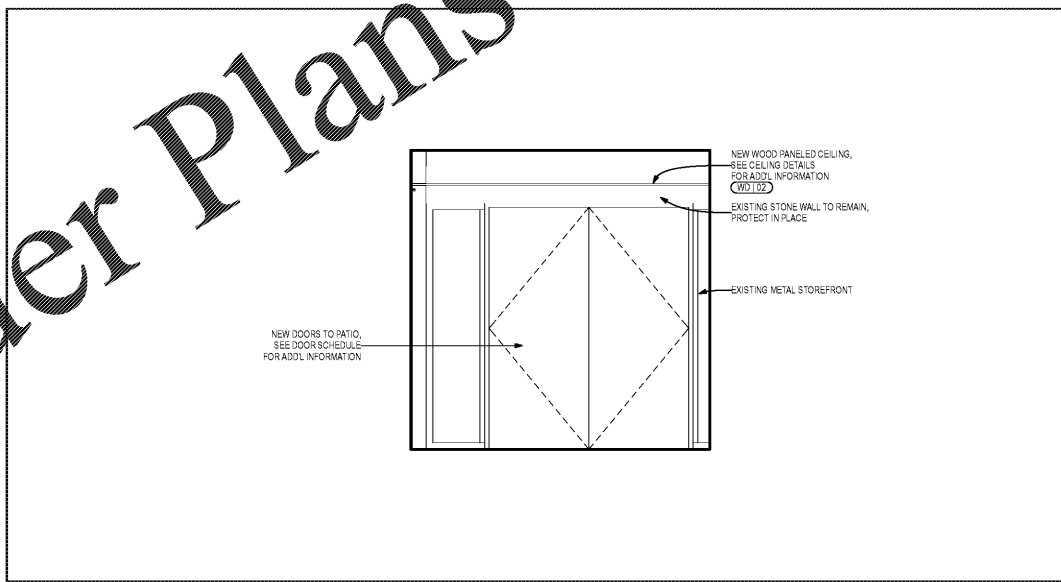

6 INTERIOR ELEVATION - CORRIDOR
SCALE: 3/8" = 1'-0"

4 INTERIOR ELEVATION - ELEVATOR LOBBY
SCALE: 3/8" = 1'-0"

5 INTERIOR ELEVATION - CORRIDOR
SCALE: 3/8" = 1'-0"

3 INTERIOR ELEVATION - ELEVATOR LOBBY
SCALE: 3/8" = 1'-0"

2 INTERIOR ELEVATION - ELEVATOR LOBBY
SCALE: 3/8" = 1'-0"

1 INTERIOR ELEVATION - ELEVATOR LOBBY
SCALE: 3/8" = 1'-0"

Order Plans @ www.LDILine.com

EDGAR'S ABOVE BROAD + LANDLORD BUILDOUT
699 BROAD ST.
AUGUSTA, GEORGIA 30901

Project Number: 1817

Revisions:

Number	Date	Description
<DATE OF ISSUE>		RELEASE FOR

Drawing Title: INTERIOR ELEVATIONS

Drawing Status: ISSUED FOR CONSTRUCTION

Drawing Number: A4.4