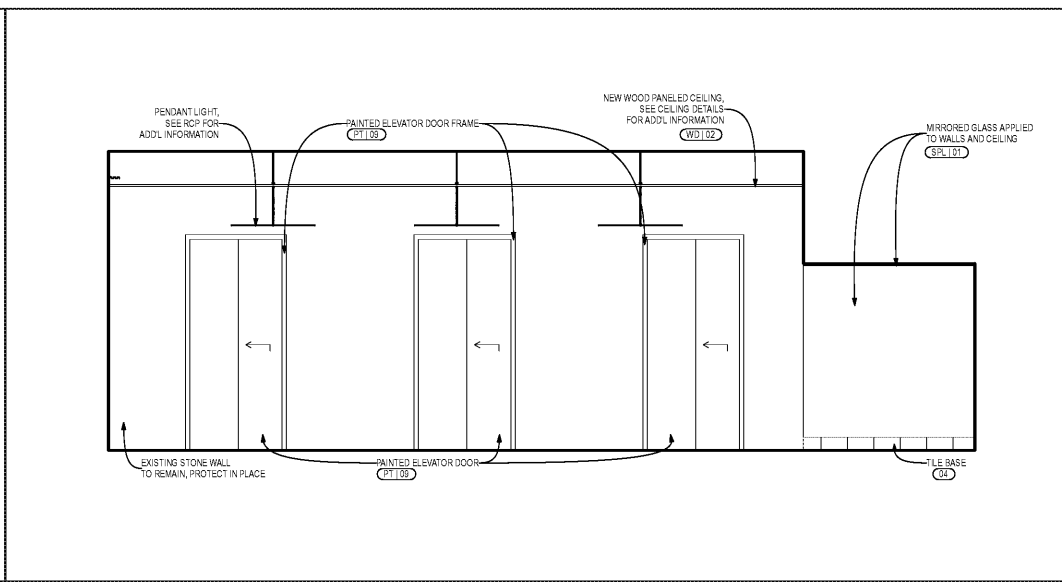

6 INTERIOR ELEVATION - CORRIDOR
SCALE: 3/8" = 1'-0"

4 INTERIOR ELEVATION - ELEVATOR LOBBY
SCALE: 3/8" = 1'-0"

5 INTERIOR ELEVATION - CORRIDOR
SCALE: 3/8" = 1'-0"

3 INTERIOR ELEVATION - ELEVATOR LOBBY
SCALE: 3/8" = 1'-0"

2 INTERIOR ELEVATION - ELEVATOR LOBBY
SCALE: 3/8" = 1'-0"

1 INTERIOR ELEVATION - ELEVATOR LOBBY
SCALE: 3/8" = 1'-0"

Order Plans @ www.LDILine.com

EDGAR'S ABOVE BROAD + LANDLORD BUILDOUT
699 BROAD ST.
AUGUSTA, GEORGIA 30901

Project Number: 1817

Revisions:

Number	Date	Description
<DATE OF ISSUE>		RELEASE FOR

Drawing Title: INTERIOR ELEVATIONS

Drawing Status: ISSUED FOR CONSTRUCTION

Drawing Number: A4.4