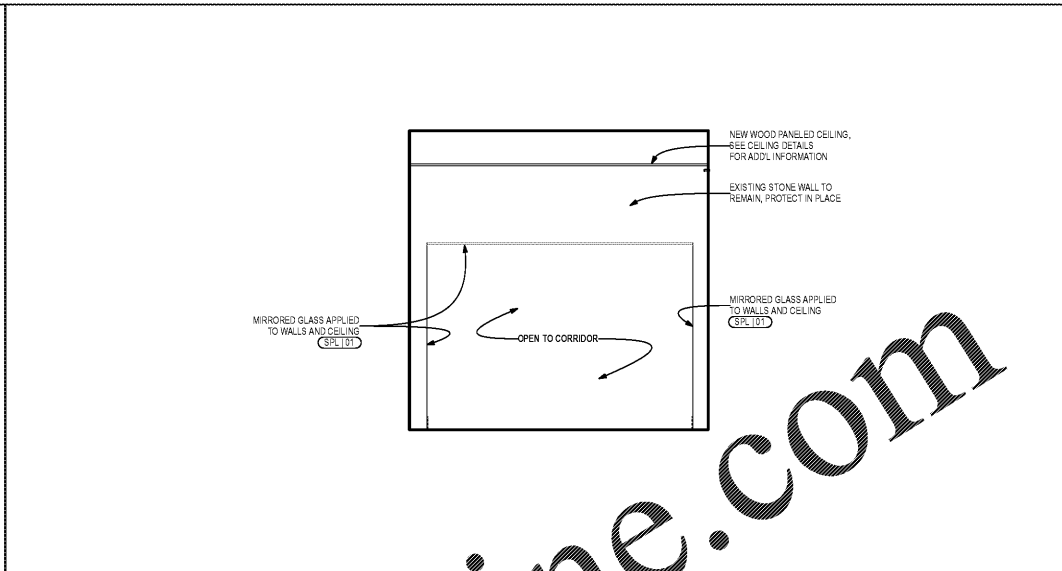

6 INTERIOR ELEVATION - CORRIDOR
SCALE: 3/8" = 1'-0"

4 INTERIOR ELEVATION - ELEVATOR LOBBY
SCALE: 3/8" = 1'-0"

5 INTERIOR ELEVATION - CORRIDOR
SCALE: 3/8" = 1'-0"

3 INTERIOR ELEVATION - ELEVATOR LOBBY
SCALE: 3/8" = 1'-0"

2 INTERIOR ELEVATION - ELEVATOR LOBBY
SCALE: 3/8" = 1'-0"

1 INTERIOR ELEVATION - ELEVATOR LOBBY
SCALE: 3/8" = 1'-0"

Order Plans @ www.LDILine.com

EDGAR'S ABOVE BROAD + LANDLORD BUILDOUT
699 BROAD ST.
AUGUSTA, GEORGIA 30901

Project Number: 1817

Revisions:

Number	Date	Description
<DATE OF ISSUE>		RELEASE FOR

Drawing Title: INTERIOR ELEVATIONS

Drawing Status: ISSUED FOR CONSTRUCTION

Drawing Number: A4.4