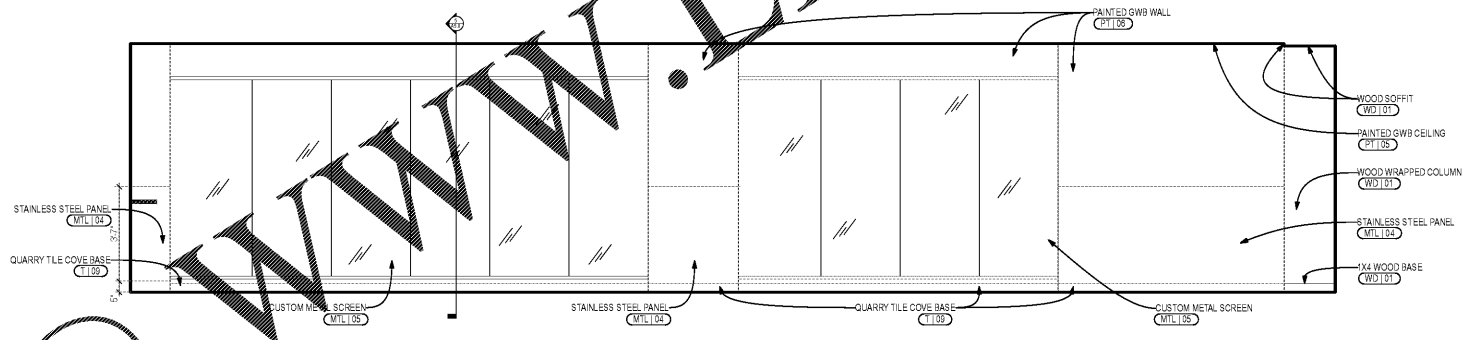

EDGAR'S ABOVE BROAD + LANDLORD BUILDOUT
699 BROAD ST.
AUGUSTA, GEORGIA 30901

Number	Date	Description
<DATE OF ISSUE>		RELEASE FOR

Drawing Title
INTERIOR ELEVATIONS

Drawing Status
ISSUED FOR CONSTRUCTION

Drawing Number
A4.1

4
A4.1
INTERIOR ELEVATION - CORRIDOR ENTRY
SCALE: 3/8\"/>

3
A4.1
INTERIOR ELEVATION - PICK UP STATION
SCALE: 3/8\"/>

2
A4.1
INTERIOR ELEVATION - SERVICE CORRIDOR
SCALE: 3/8\"/>

1
A4.1
INTERIOR ELEVATION - CONFERENCE ROOM
SCALE: 3/8\"/>