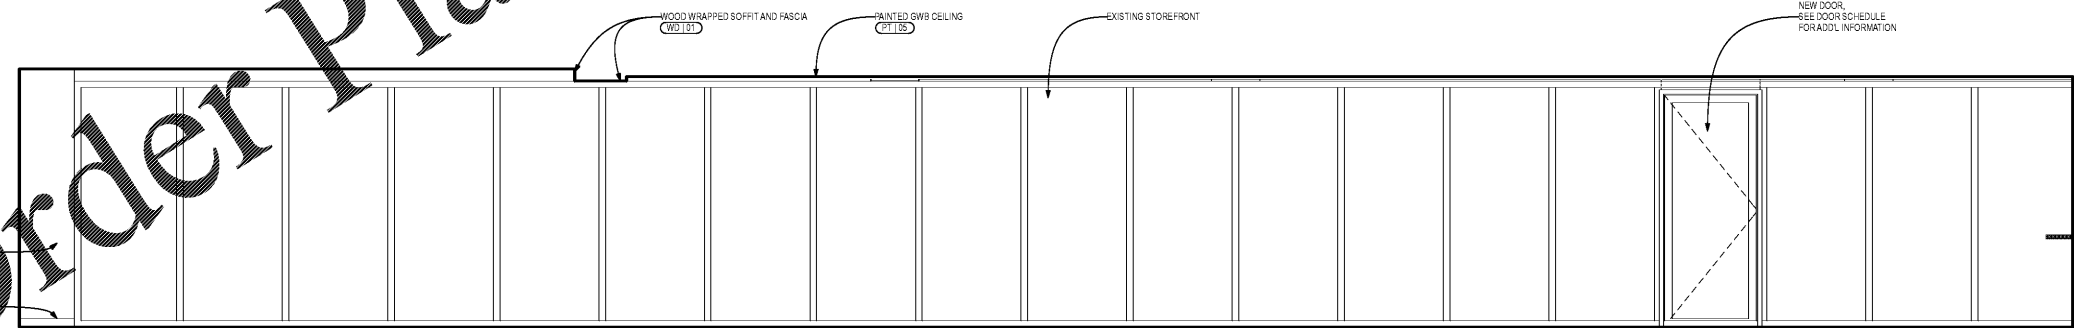

EDGAR'S ABOVE BROAD + LANDLORD BUILDOUT
699 BROAD ST.
AUGUSTA, GEORGIA 30901

Number	Date	Description
<DATE OF ISSUE>		RELEASE FOR

Drawing Title
INTERIOR ELEVATIONS

Drawing Status
ISSUED FOR CONSTRUCTION

Drawing Number
A4.1

4
A4.1
INTERIOR ELEVATION - CORRIDOR ENTRY
SCALE: 3/8\"/>

3
A4.1
INTERIOR ELEVATION - PICK UP STATION
SCALE: 3/8\"/>

2
A4.1
INTERIOR ELEVATION - SERVICE CORRIDOR
SCALE: 3/8\"/>

1
A4.1
INTERIOR ELEVATION - CONFERENCE ROOM
SCALE: 3/8\"/>