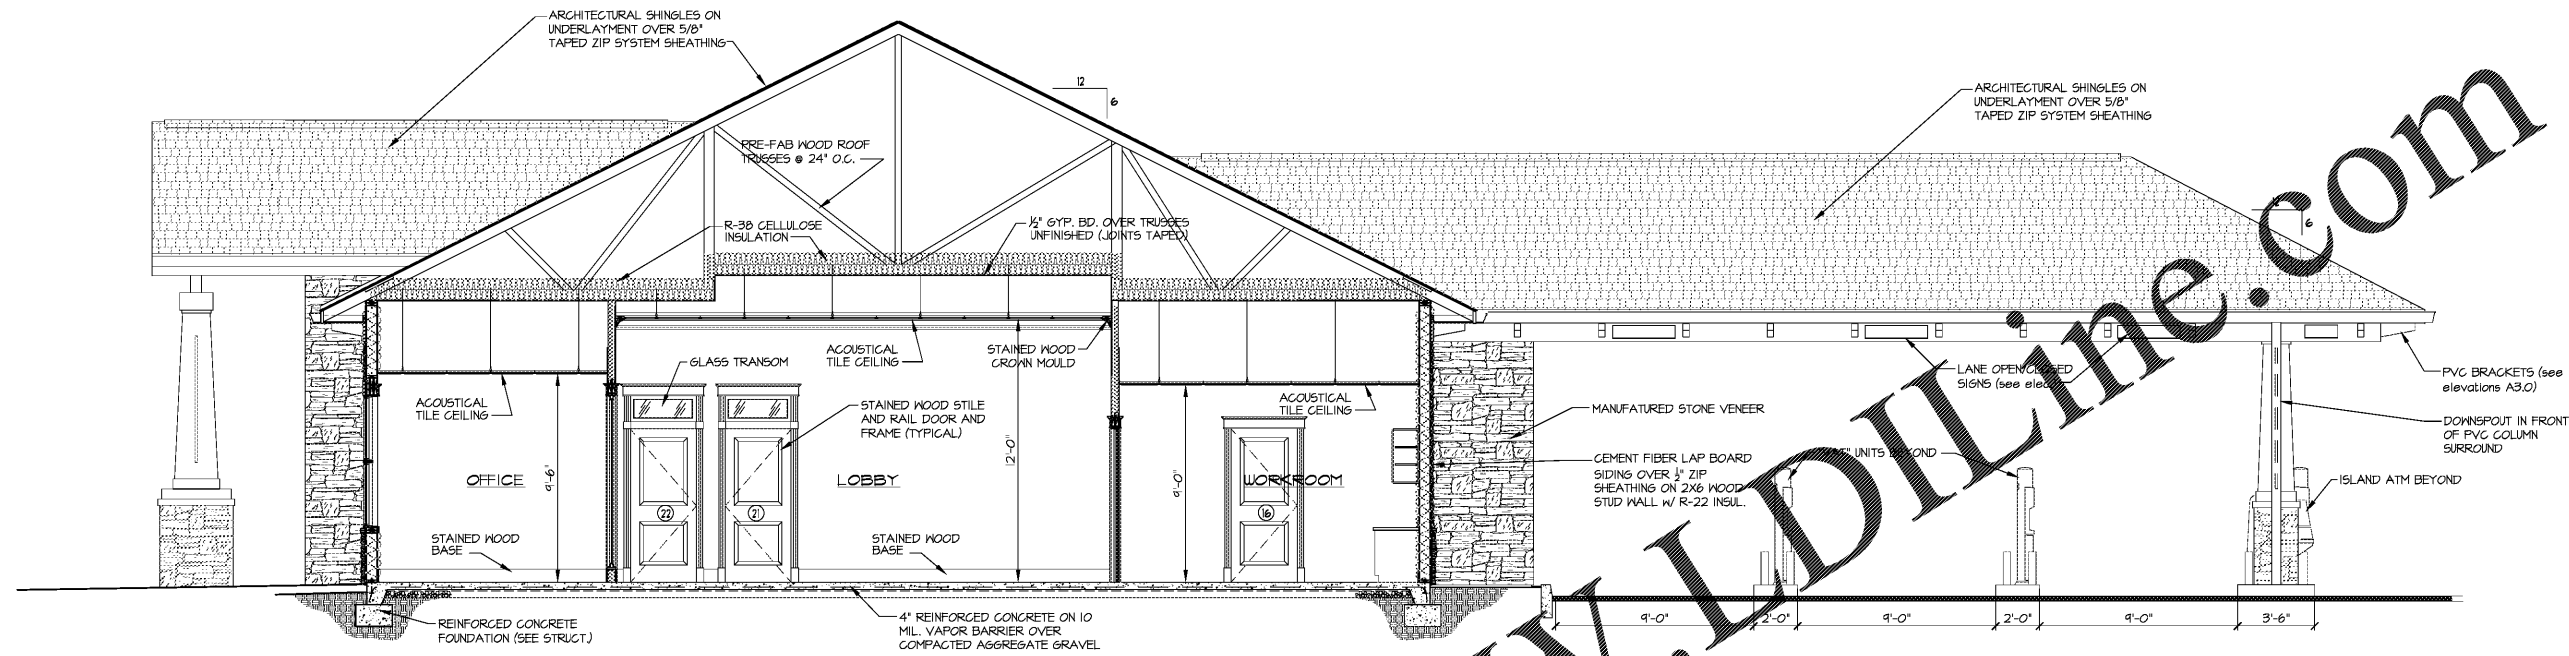

DATE	DESCRIPTION
04-09-2019	SCHEMATIC DESIGN DRAWINGS
04-30-2019	DESIGN DEVELOPMENT DRAWINGS
07-23-2019	CONSTRUCTION / BID DRAWINGS

PROJ. NO: G1902
FILE NAME:
DRAWN BY: --

SHEET TITLE:
OVERALL BUILDING SECTIONS

SHEET NUMBER:
A5.0

1 TRANSVERSE BUILDING SECTION
1/4" = 1'-0"

2 LONGITUDINAL BUILDING SECTION
1/4" = 1'-0"

Order Plans @

WWW.LDILINE.COM