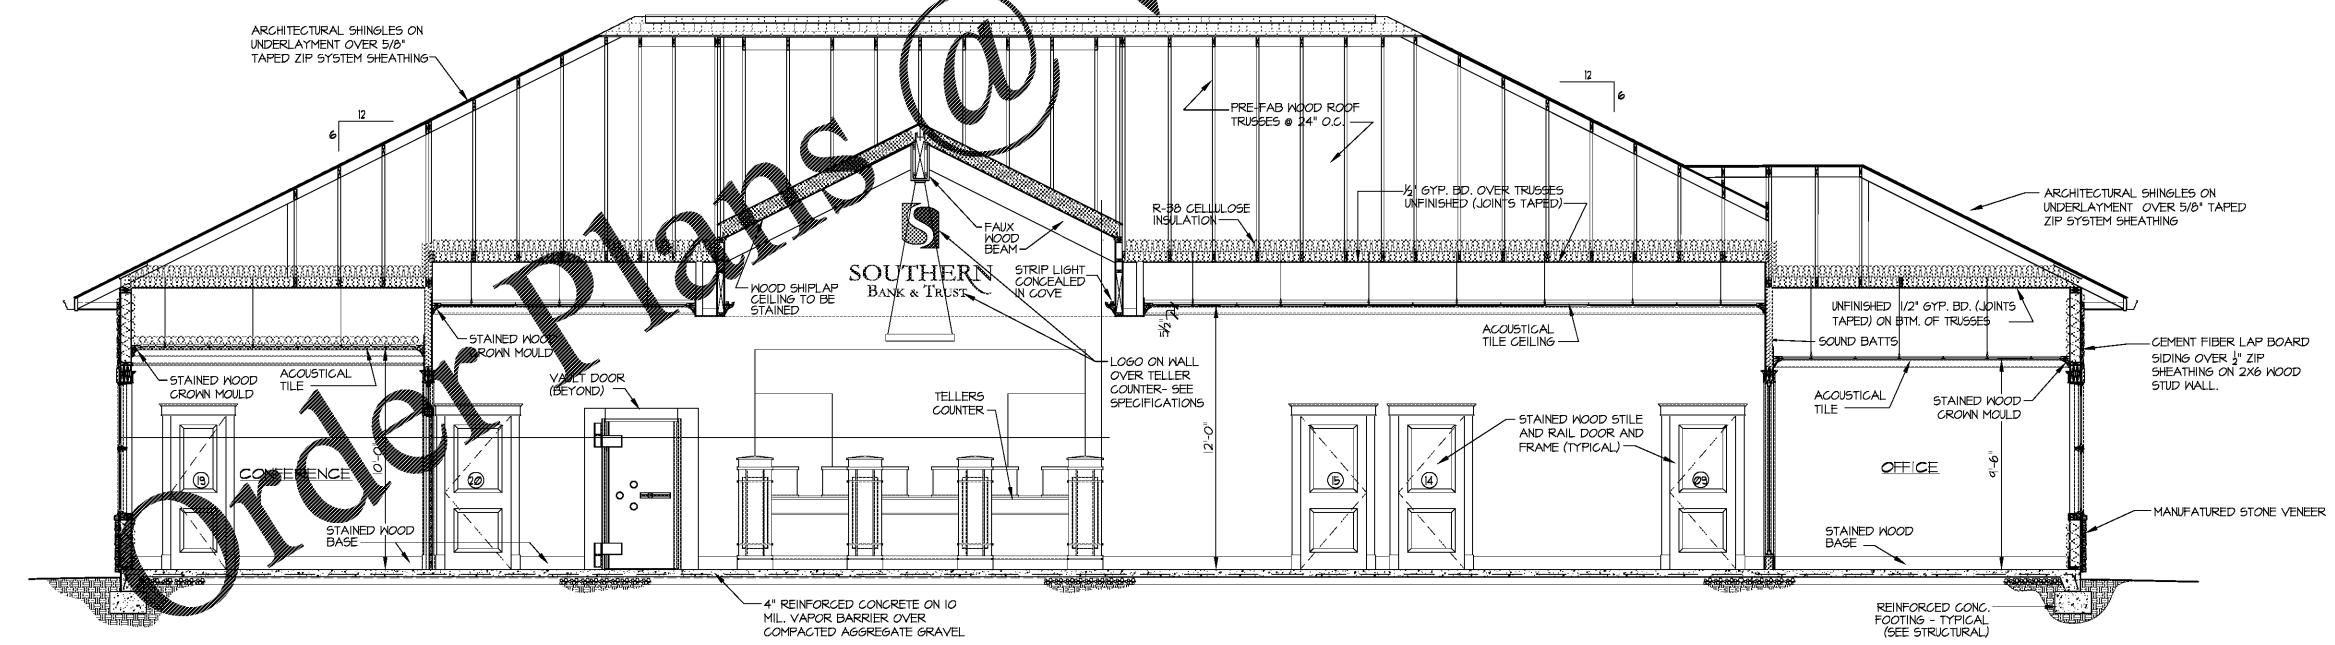

DATE	DESCRIPTION
04-09-2019	SCHEMATIC DESIGN DRAWINGS
04-30-2019	DESIGN DEVELOPMENT DRAWINGS
07-23-2019	CONSTRUCTION / BID DRAWINGS

PROJ. NO: G1902
FILE NAME:
DRAWN BY: --

SHEET TITLE:
OVERALL BUILDING SECTIONS

SHEET NUMBER:
A5.0

1 TRANSVERSE BUILDING SECTION
1/4" = 1'-0"

2 LONGITUDINAL BUILDING SECTION
1/4" = 1'-0"

Order Plans @

WWW.LDILINE.COM