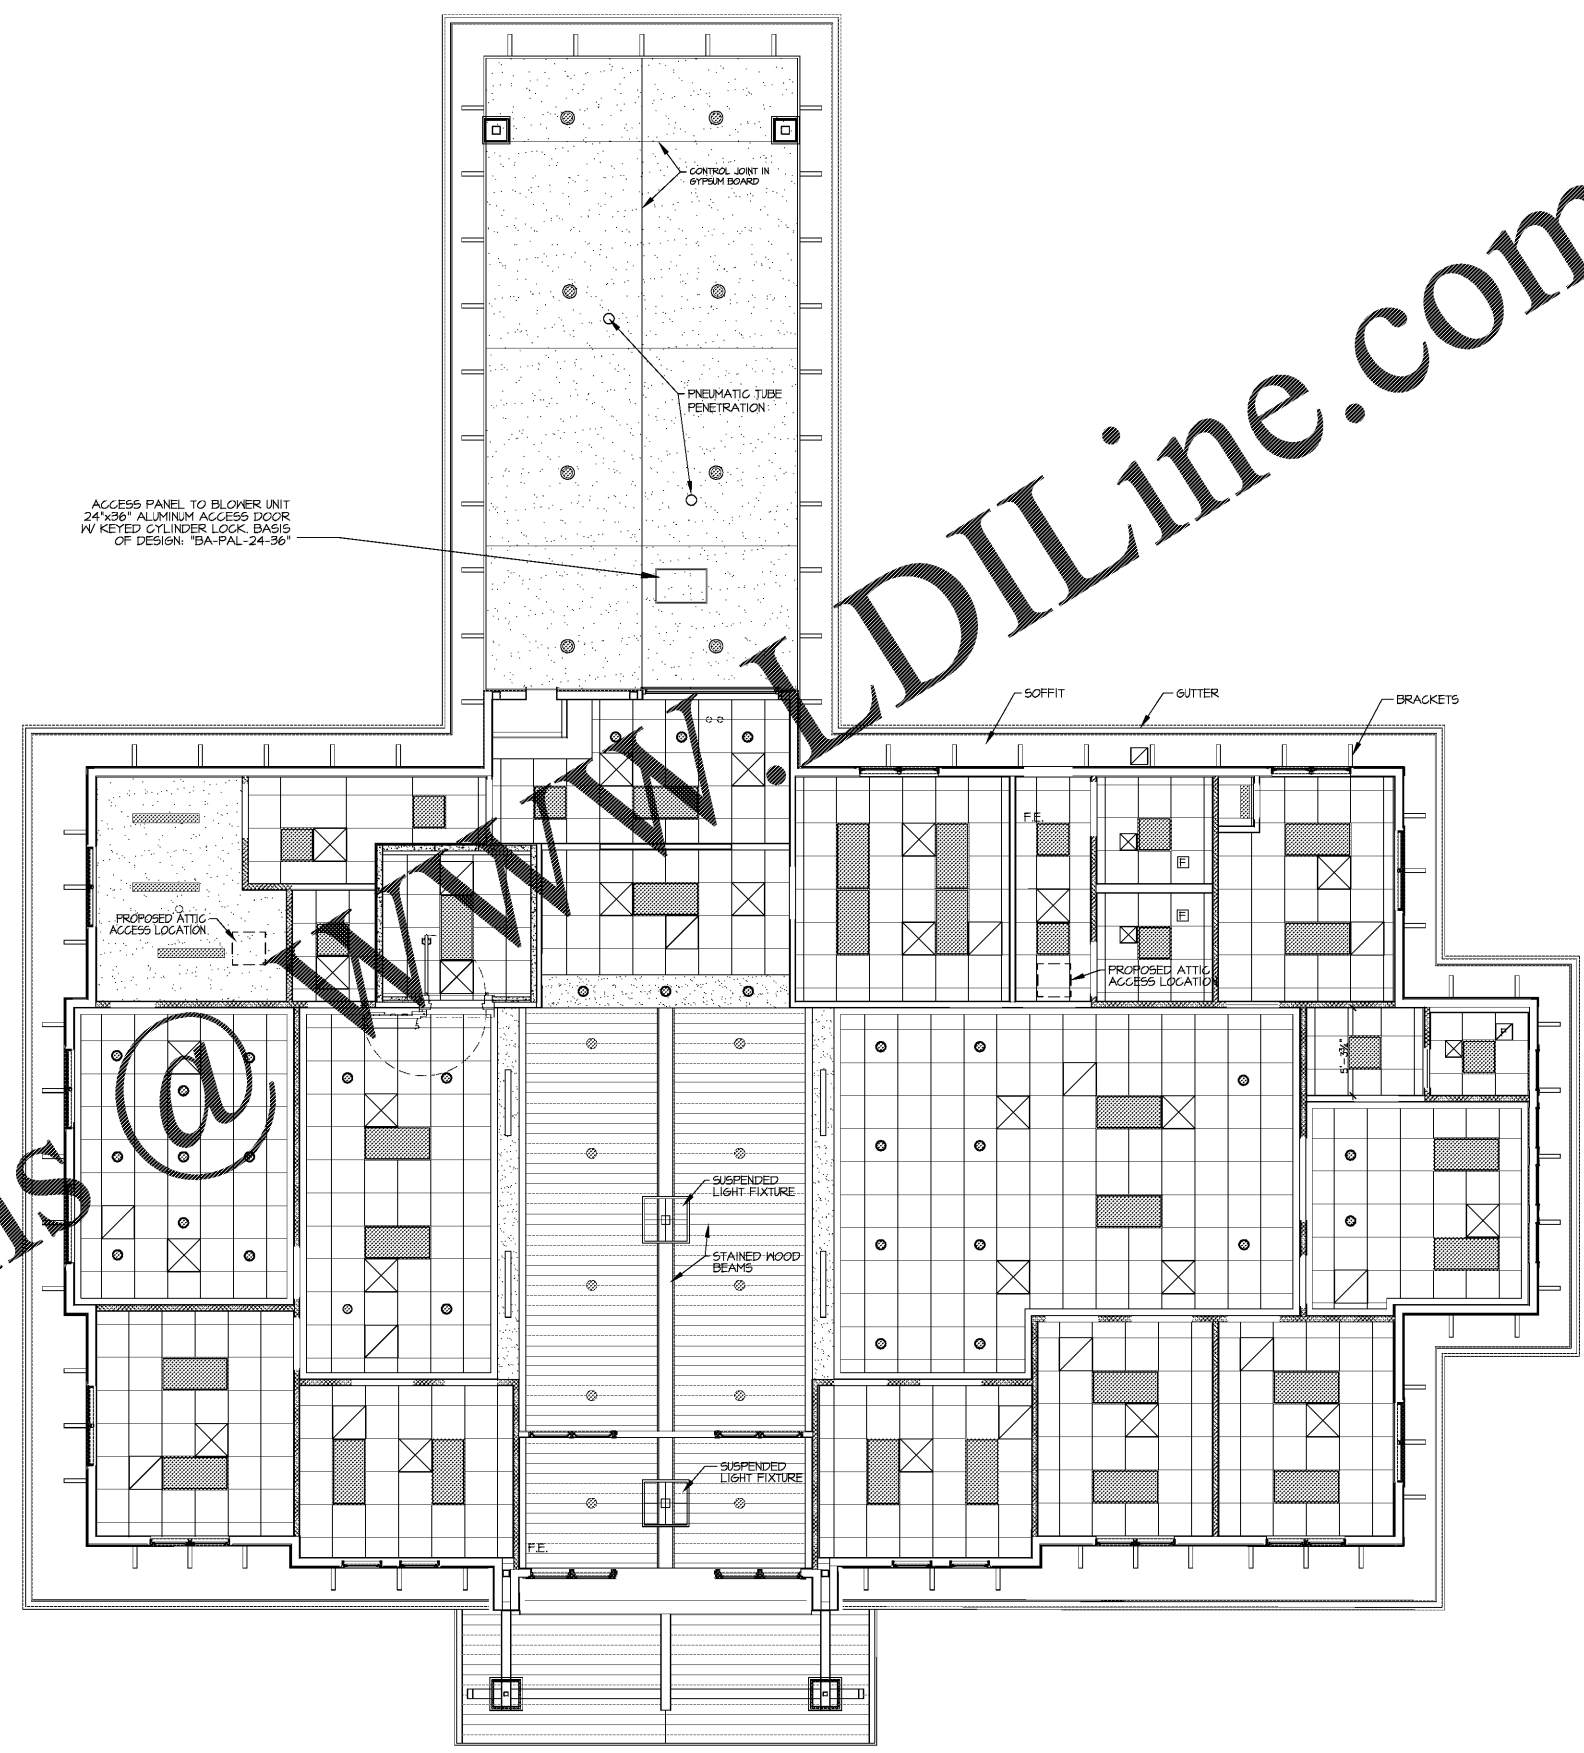

DATE	DESCRIPTION
04-09-2019	SCHEMATIC DESIGN DRAWINGS
04-30-2019	DESIGN DEVELOPMENT DRAWINGS
07-23-2019	CONSTRUCTION / BID DRAWINGS

PROJ. NO: G1902
 FILE NAME: .DWG
 DRAWN BY: --

SHEET TITLE:
**REFLECTED
 CEILING
 PLAN**

SHEET NUMBER:
A4.0

1 REFLECTED CEILING PLAN
 SCALE: 3/16" = 1'-0"

LEGEND:

	2'x2' LAY-IN ACOUSTIC TILE CEILING		LIGHT FIXTURE SURFACE MOUNT
	2'x4' LED LIGHT FIXTURE		GYPSUM BOARD (DRYWALL) CEILING
	2'x2' LED LIGHT FIXTURE		RECESSED DOWNLIGHT
	LANE OPEN/CLOSED LIGHT FIXTURE		EXHAUST FAN
	STAINED SHIPLAP CEILING BOARD		