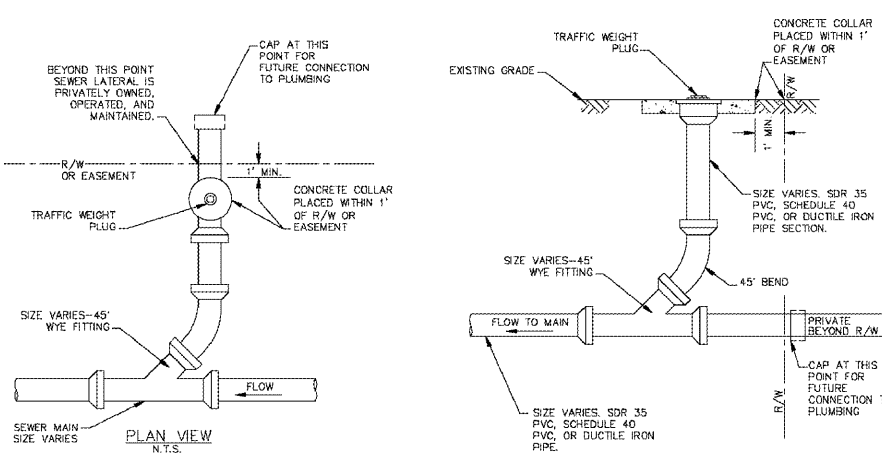

1. **GENERAL NOTES:**
1. A GROOVE JOINT 1" DEEP WITH 1/8" RADI SHALL BE REQUIRED IN THE CONCRETE SIDEWALK AT 5' INTERVALS. ONE 1/2" EXPANSION JOINT WILL BE REQUIRED AT 45' INTERVALS NOT TO EXCEED 50' AND MATCHING EXPANSION/CONSTRUCTION JOINT IN ADJACENT CURB. A SEALED 1/2" EXPANSION JOINT WILL BE REQUIRED WHERE THE SIDEWALK JOINS ANY RIGID STRUCTURE.
  2. SIDEWALK AT DRIVEWAY ENTRANCES TO BE 6" THICK.
  3. WIDTH OF SIDEWALK ON THOROUGHFARE STREETS SHALL BE A MINIMUM OF 5'.
  4. WIDTH OF SIDEWALKS ON NON-THOROUGHFARE STREETS SHALL BE A MINIMUM OF 4'.
  5. SIDEWALK TO BE POURED TO END OF RADIUS AT INTERSECTING STREETS.
  6. CONCRETE COMPRESSIVE STRENGTH SHALL BE 3600 PSI. IN 28 DAYS.
  7. ZONING CONDITIONS MAY REQUIRE ADDITIONAL WIDTH SIDEWALKS WHICH SHALL SUPERSEDE THESE STANDARD DIMENSIONS SHOWN.

SEWER SERVICE LATERAL CLEAN-OUT