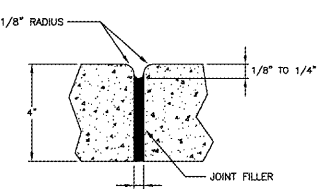

TRANSVERSE EXPANSION JOINT IN SIDEWALK

1. **GENERAL NOTES:**
1. A GROOVE JOINT 1" DEEP WITH 1/8" RADI SHALL BE REQUIRED IN THE CONCRETE SIDEWALK AT 5' INTERVALS. ONE 1/2" EXPANSION JOINT WILL BE REQUIRED AT 45' INTERVALS NOT TO EXCEED 50' AND MATCHING EXPANSION/CONSTRUCTION JOINT IN ADJACENT CURB. A SEALED 1/2" EXPANSION JOINT WILL BE REQUIRED WHERE THE SIDEWALK JOINS ANY RIGID STRUCTURE.
  2. SIDEWALK AT DRIVEWAY ENTRANCES TO BE 6" THICK.
  3. WIDTH OF SIDEWALK ON THOROUGHFARE STREETS SHALL BE A MINIMUM OF 5'.
  4. WIDTH OF SIDEWALKS ON NON-THOROUGHFARE STREETS SHALL BE A MINIMUM OF 4'.
  5. SIDEWALK TO BE POURED TO END OF RADIUS AT INTERSECTING STREETS.
  6. CONCRETE COMPRESSIVE STRENGTH SHALL BE 3600 PSI. IN 28 DAYS.
  7. ZONING CONDITIONS MAY REQUIRE ADDITIONAL WIDTH SIDEWALKS WHICH SHALL SUPERSEDE THESE STANDARD DIMENSIONS SHOWN.