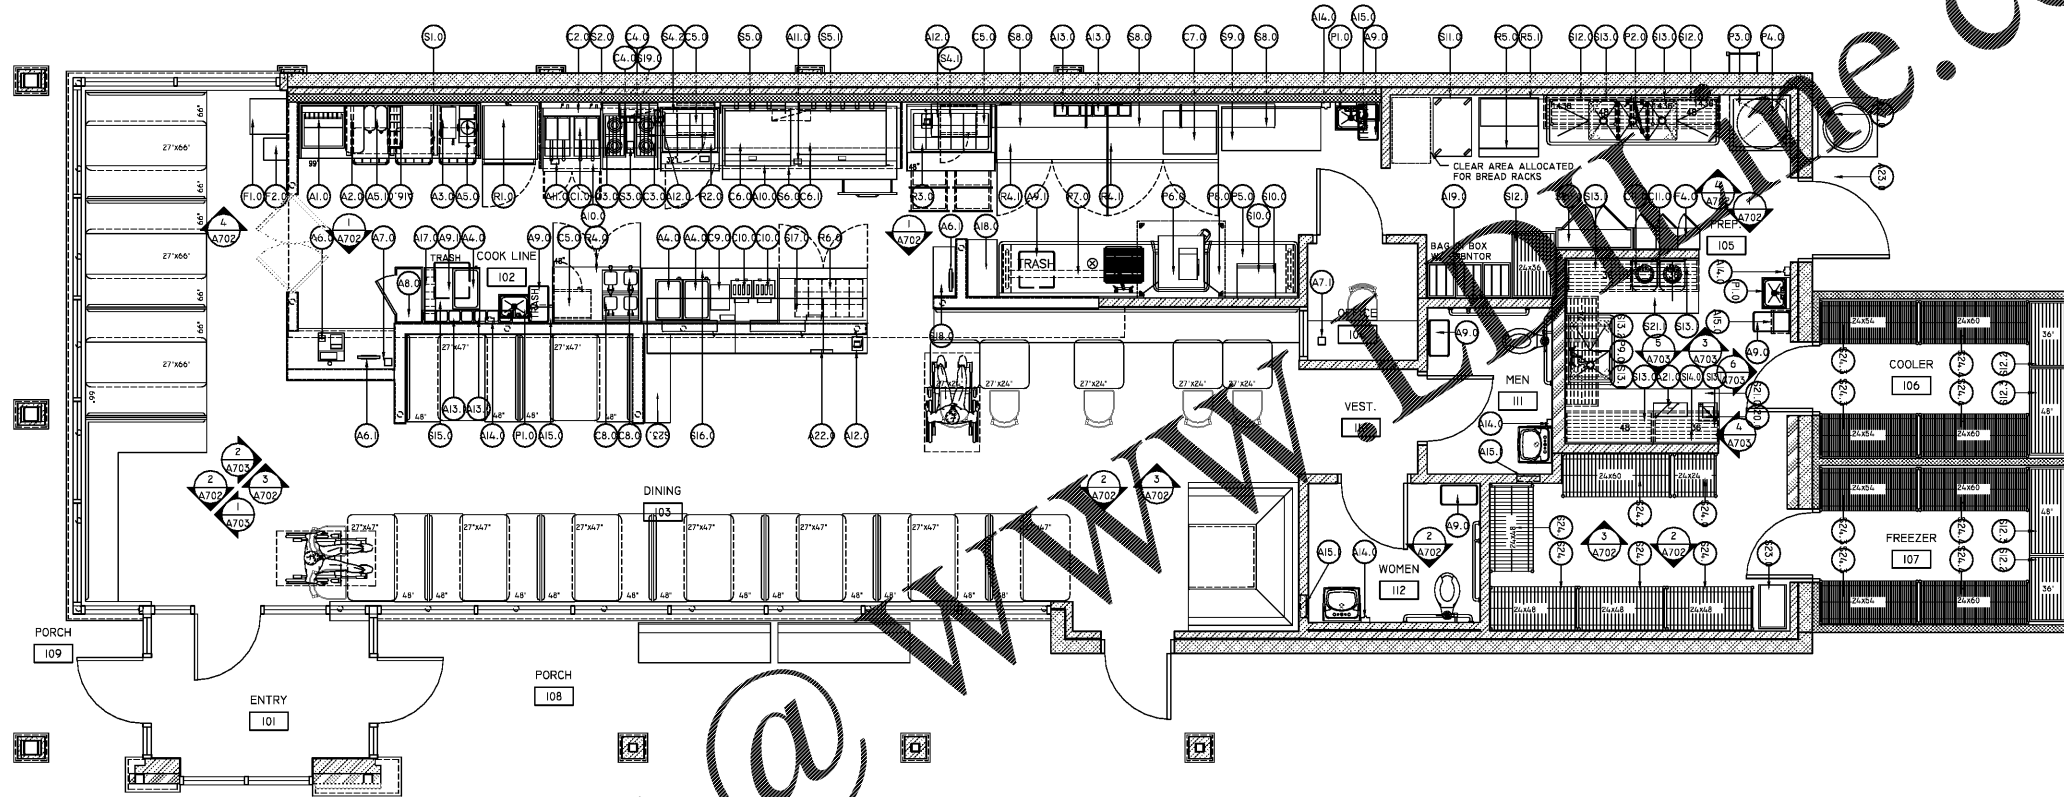

Order Plans @ www.huddlehouse.com

JOB NO. L1908

NORWOOD ARCHITECTS
807 Forsyth St., N.W.
Atlanta, Georgia 30318
ph. 478.921.0302 fax. 478.921.0301 www.norwoodarchitect.com

HUDDLE HOUSE
EVO 2000 RESTAURANT
15477 HWY 43 RUSSELLVILLE, AL
FRANKLIN CO. 35653

NO.	ISSUE DATE
	PERMIT SET 07/05/2019

DRAWING NUMBER
EQUIPMENT
PLAN

A701