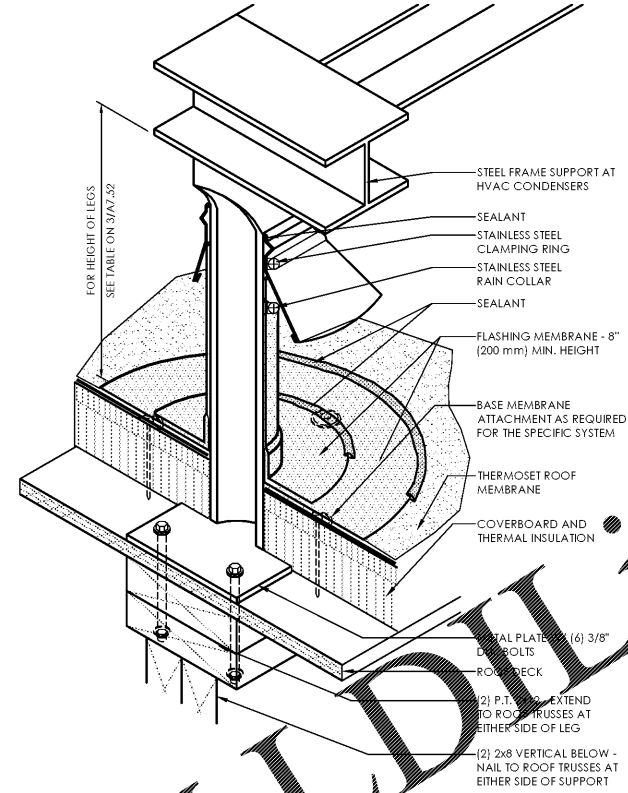

4 EQUIP. SUPPORT STAND LEG
SET HVAC EQUIPMENT ON VIBRATION ISOLATORS - INSTALL PER MANUFACTURER'S RECOMMENDATIONS

N.T.S.