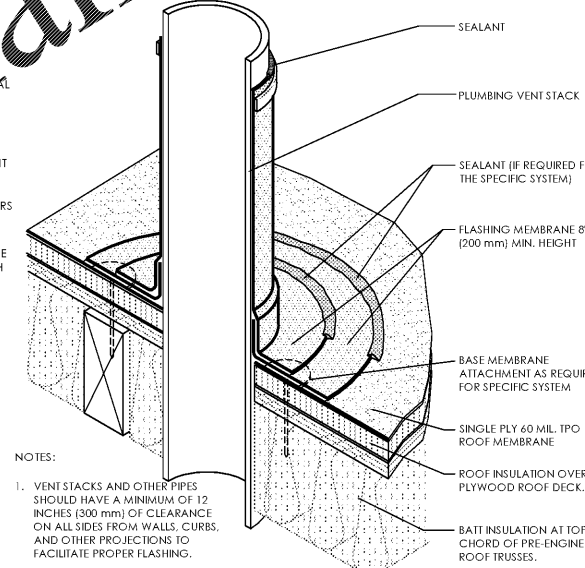

7 SHEET METAL ENCLOSURE
AT 2-HR SHAFT

3 EQUIP. SUPPORT STAND
SET HVAC EQUIPMENT ON VIBRATION ISOLATORS - INSTALL PER MANUFACTURER'S RECOMMENDATIONS

5 PLUMBING VENT

N.T.S.