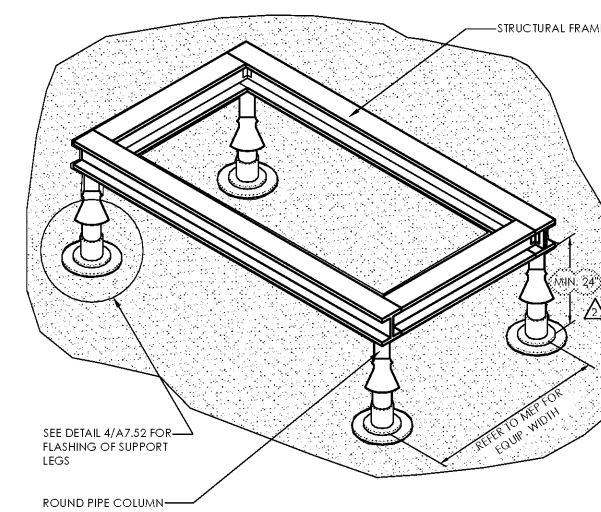

8 CORNER CAP DET.
PARAPET TO GARAGE

N.T.S.

N.T.S.

SCALE: 3\"/>

N.T.S.

N.T.S.

N.T.S.

4 EQUIP. SUPPORT STAND LEG
SET HVAC EQUIPMENT ON VIBRATION ISOLATORS - INSTALL PER MANUFACTURER'S RECOMMENDATIONS

N.T.S.

2 SHEET METAL ENCLOSURE
TYPICAL AT ALL HVAC AND ELECTRICAL CONDUITS

N.T.S.

1 BASE WALL FLASHING DTL.
TYPICAL AT ALL PARAPET TO ROOF CONNECTIONS

N.T.S.

WWW.LDMLINE.COM

Order Plans @

Lyric at Norton Commons
Prospect, Kentucky
Bristol Development Group
381 Mabury Station Rd, Suite 204
Franklin, TN 37067

cba
charlan • brock
associates
architects planners
1770 fennell street
maimland florida 32751-7208
407.660.8900 f. 407.875.8948
www.cbaarchitects.com

TYPICAL ROOF
DETAILS
date: 06-04-2019
job no: 3789.15
drawn by: JHB
reviewed by: CBA
file: 3789-A7.52
issue history:
△ 07-03-19

A7.52