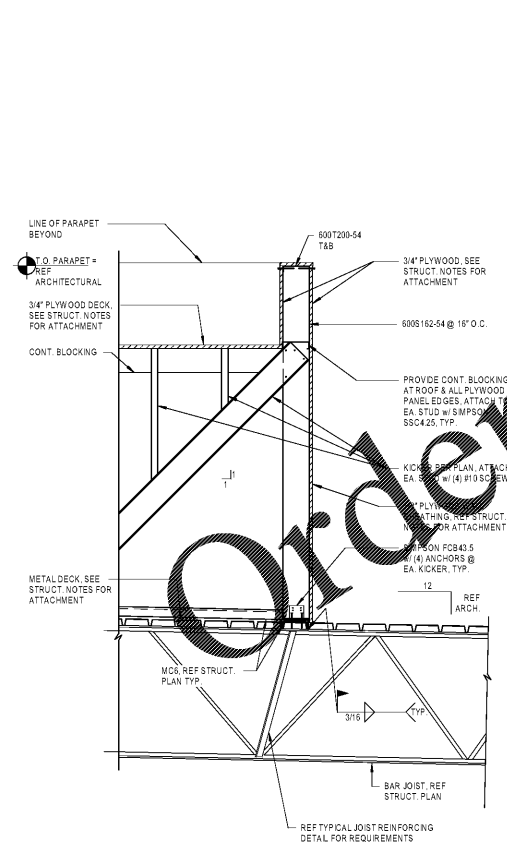

SECTION
3/4" = 1'-0"

SECTION
3/4" = 1'-0"

SECTION
3/4" = 1'-0"

SECTION
3/4" = 1'-0"

SECTION
3/4" = 1'-0"

WWW.LDILine.com

BLOOMING BRANDS
HIALEAH, FL - OUTBACK STEAKHOUSE
1751 W 49TH STREET
HIALEAH, FLORIDA 33012

SHEET ISSUE:
OUT TO PERMIT: 3/21/19

PRINCIPAL IN CHARGE: JC
PROJECT ARCHITECT: MS
DRAWN BY: JCG
SHEET TITLE: FRAMING SECTIONS

SHEET NO. PROJ. NO. 2018231.29

S207