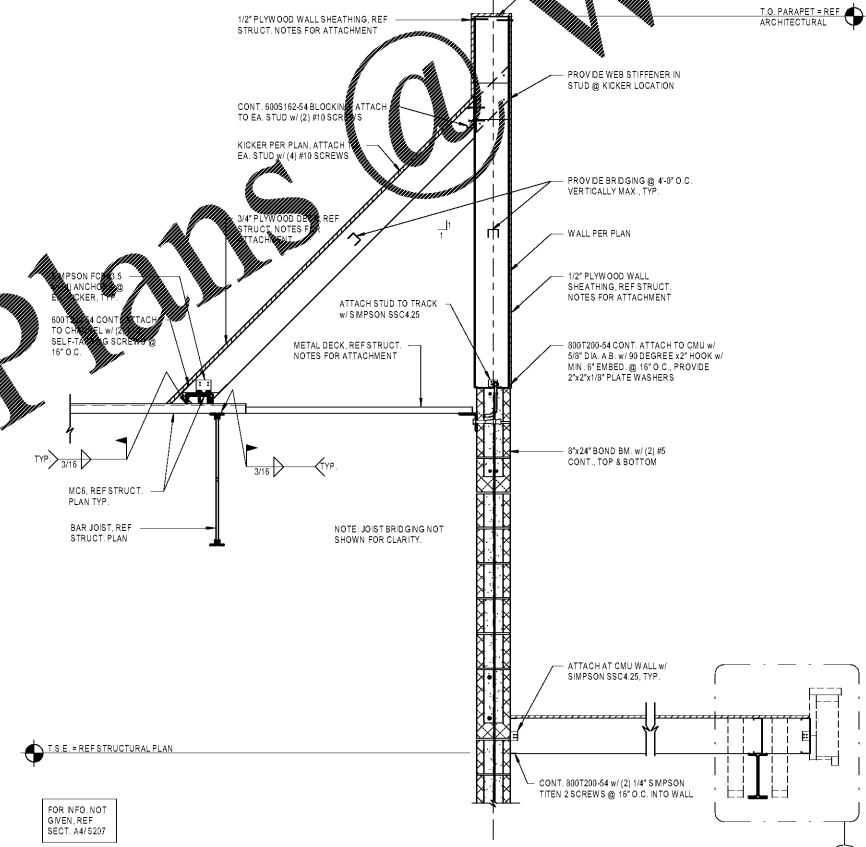

SECTION
3/4" = 1'-0"

SECTION
3/4" = 1'-0"

SECTION
3/4" = 1'-0"

SECTION
3/4" = 1'-0"

SECTION
3/4" = 1'-0"

WWW.LDILine.com

BLOOMING BRANDS
HIALEAH, FL - OUTBACK STEAKHOUSE
1751 W 49TH STREET
HIALEAH, FLORIDA 33012

SHEET ISSUE:
OUT TO PERMIT: 3/21/19

PRINCIPAL IN CHARGE: JC
PROJECT ARCHITECT: MS
DRAWN BY: JCG
SHEET TITLE: FRAMING SECTIONS

SHEET NO. PROJ. NO. 2018231.29

S207