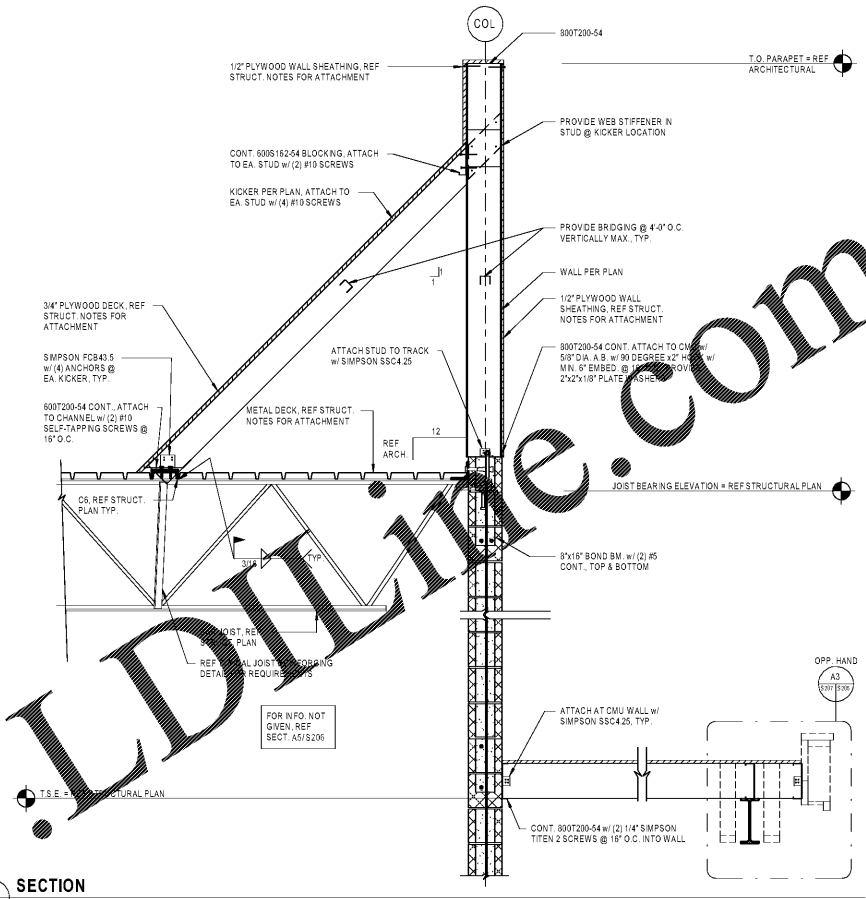

SECTION
3/4" = 1'-0"

SECTION
3/4" = 1'-0"

SECTION
3/4" = 1'-0"

SECTION
3/4" = 1'-0"

SECTION
3/4" = 1'-0"

WWW.LDILine.com

BLOOMING BRANDS
HIALEAH, FL - OUTBACK STEAKHOUSE
1751 W 49TH STREET
HIALEAH, FLORIDA 33012

SHEET ISSUE:
OUT TO PERMIT: 3/21/19

PRINCIPAL IN CHARGE: JC
PROJECT ARCHITECT: MS
DRAWN BY: JCG
SHEET TITLE: FRAMING SECTIONS

SHEET NO. PROJ. NO. 2018231.29

S207