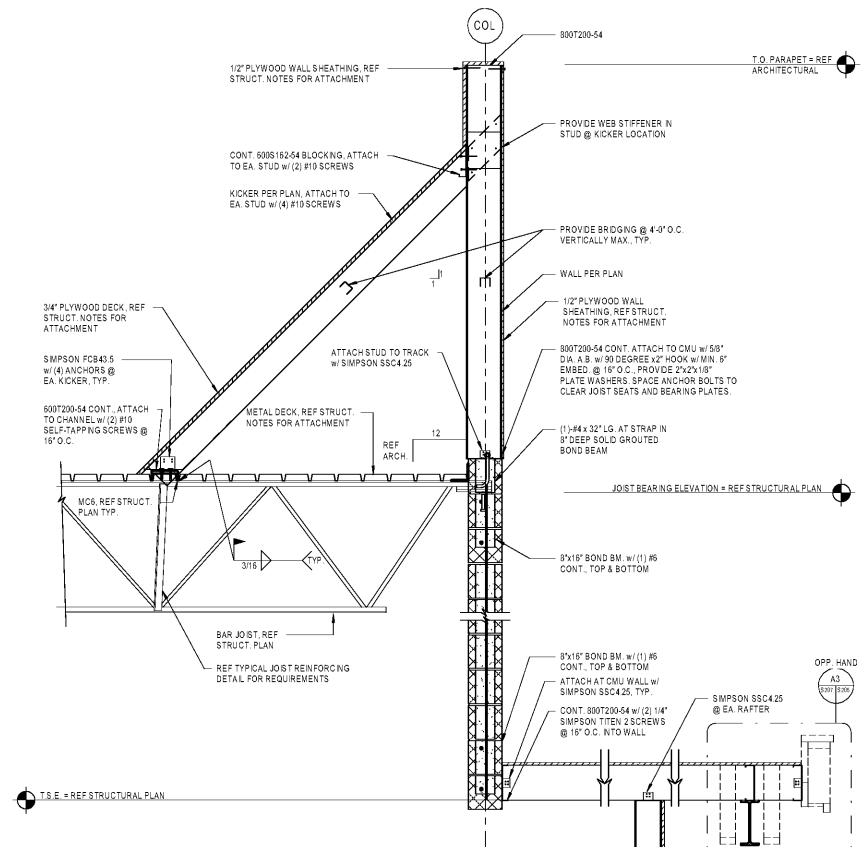

SECTION
3/4" = 1'-0"

SECTION
3/4" = 1'-0"

SECTION
3/4" = 1'-0"

SECTION
3/4" = 1'-0"

SECTION
3/4" = 1'-0"

WWW.LDILine.com

BLOOMING BRANDS
HIALEAH, FL - OUTBACK STEAKHOUSE
1751 W 49TH STREET
HIALEAH, FLORIDA 33012

SHEET ISSUE:
OUT TO PERMIT: 3/21/19

PRINCIPAL IN CHARGE: JC
PROJECT ARCHITECT: MS
DRAWN BY: JCG
SHEET TITLE: FRAMING SECTIONS

SHEET NO. PROJ. NO. 2018231.29

S207