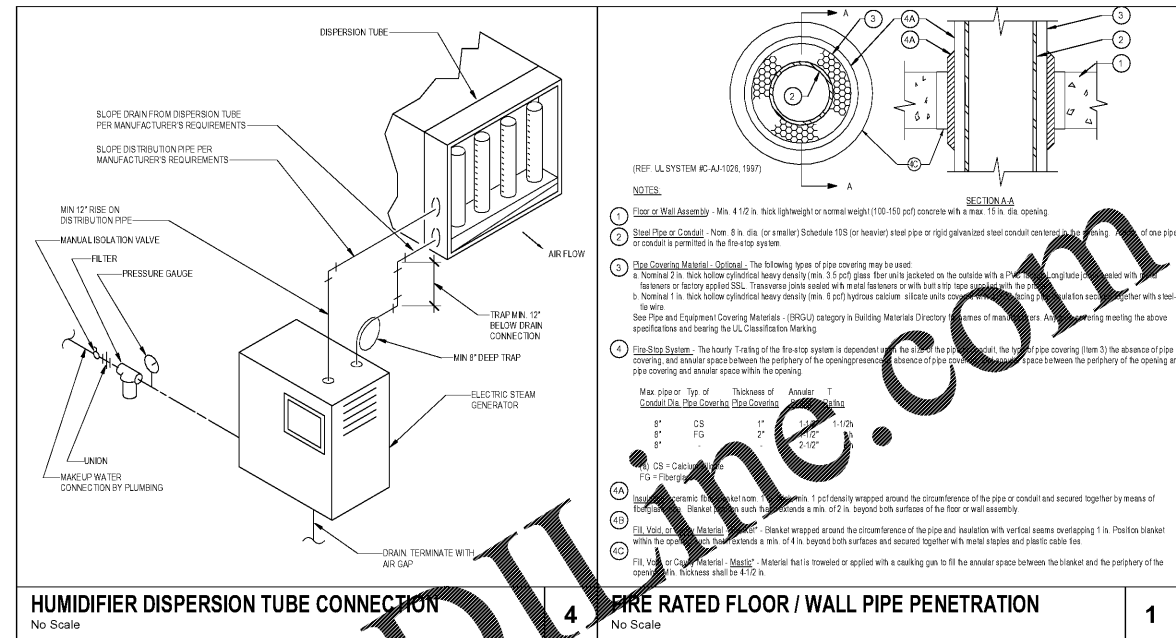

Key Plans

Professional Seal
Benjamin Roseborough, P.E.
Georgia License #PE036005

**NOT FOR
CONSTRUCTION**

No.	Description	Date
1	DD - GMP	2/19/21-03

Order Plans @ www.LDline.com