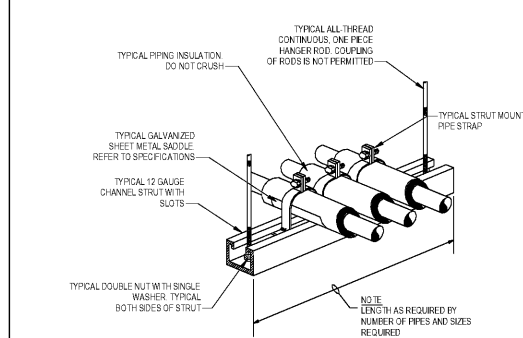

Key Plans

Professional Seal
Benjamin Roseborough, P.E.
Georgia License #PE036005

**NOT FOR
CONSTRUCTION**

No.	Description	Date
1	DD - GMP	2/19/21-03

Order Plans @ www.LDline.com