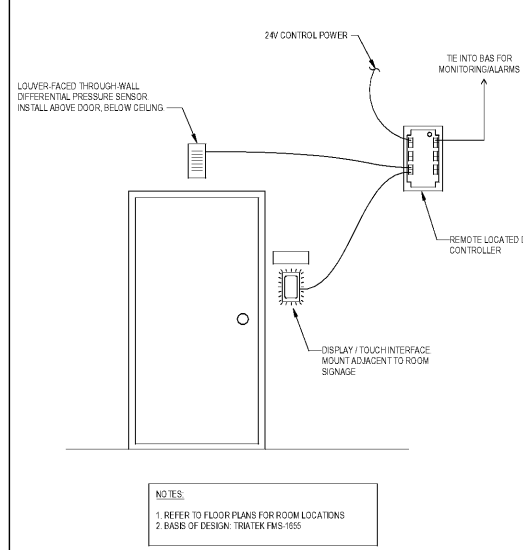

Key Plans

Professional Seal
Benjamin Roseborough, P.E.
Georgia License #PE036005

**NOT FOR
CONSTRUCTION**

No.	Description	Date
1	DD - GMP	2/19/21-03

Order Plans @ www.LDline.com