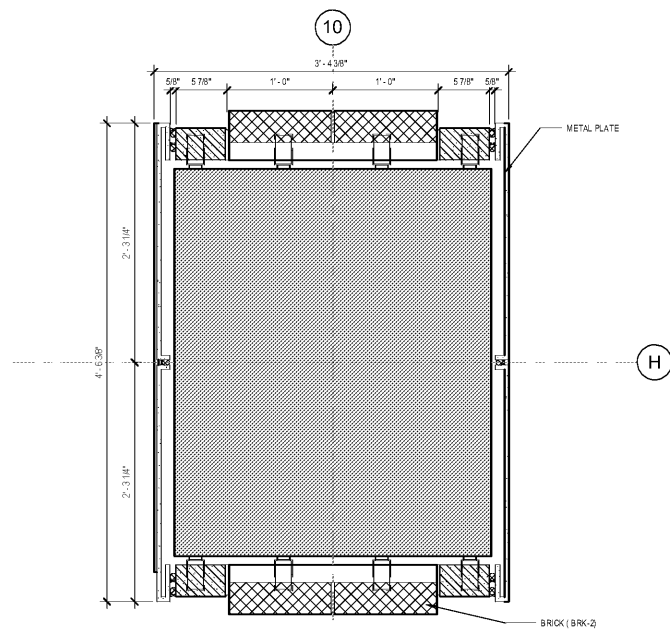

Key Plan

Professional Seal

**NOT FOR
 CONSTRUCTION**

No.	Description	Date
1	ED - GMP	2019-07-03

5 EXTERIOR DETAIL - PLAN
 1 1/2" = 1'-0"

4 WALL PLAN DETAIL
 1 1/2" = 1'-0"

3 EXTERIOR DETAIL - PLAN
 1 1/2" = 1'-0"

2 EXTERIOR DETAIL - PLAN
 1 1/2" = 1'-0"

1 EXTERIOR DETAIL - PLAN
 1 1/2" = 1'-0"

Order Plans @ www.LDOnline.com