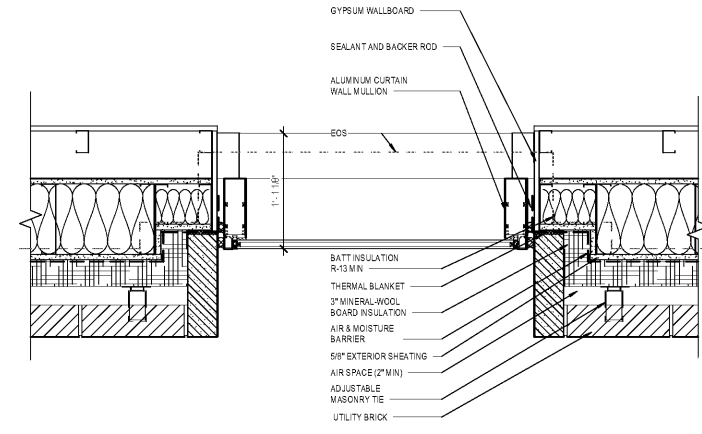

Key Plan

Professional Seal

**NOT FOR
 CONSTRUCTION**

No.	Description	Date
1	ED - GMP	2019-07-03

5 EXTERIOR DETAIL - PLAN
 1 1/2" = 1'-0"

4 WALL PLAN DETAIL
 1 1/2" = 1'-0"

3 EXTERIOR DETAIL - PLAN
 1 1/2" = 1'-0"

2 EXTERIOR DETAIL - PLAN
 1 1/2" = 1'-0"

1 EXTERIOR DETAIL - PLAN
 1 1/2" = 1'-0"

Order Plans @ www.LDOnline.com