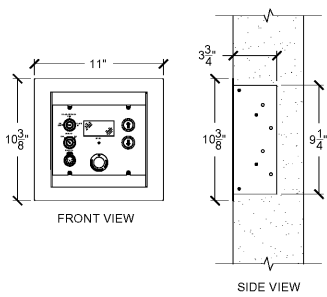

13 HC1.1
MOTORIZED HOIST CONTROLLER
CONTROLLER RECESSED FLUSH ON WALL 48" A.F.F. (TO CENTER)
CUSTOM BACK BOX RECESSED FLUSH ON WALL 48" A.F.F.
BACK BOX PROVIDED BY P.S.C. AND INSTALLED BY E.C.
CONTROLLER PROVIDED AND INSTALLED BY P.S.C.

4 MOTORIZED HOIST CONTROLLER
EPS-4.6 SCALE: 2" = 1'