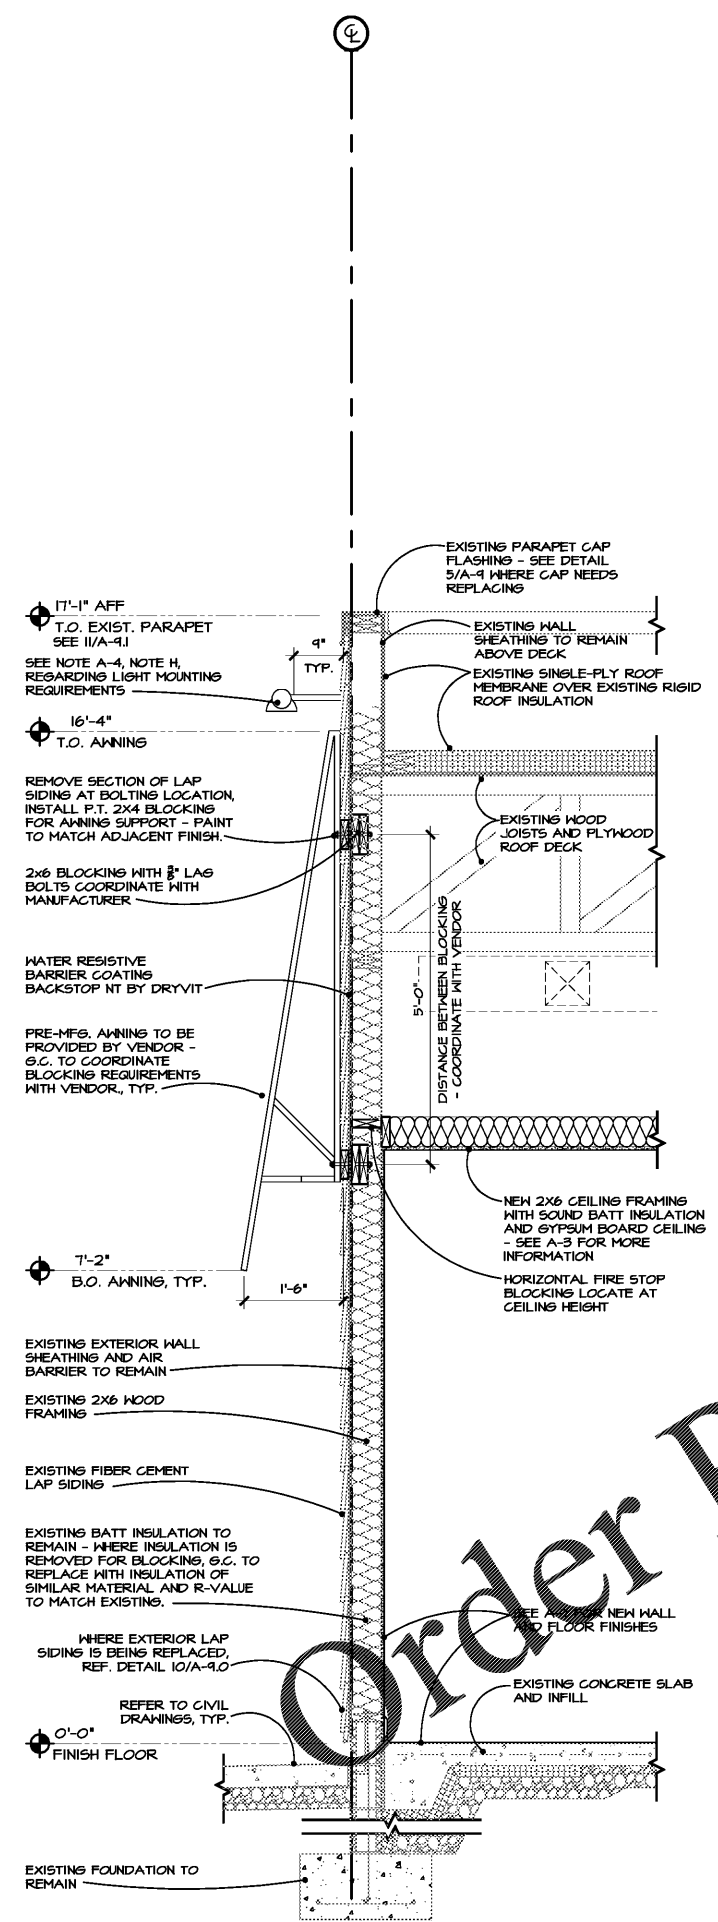

A NEW LOCATION FOR  
**CAPTAIN D'S**  
1236 W. FLOYD BAKER BLVD  
GAFFNEY, SC 29342

**STAR CHAIN, INC.**  
11375 POINTE PLACE  
ROSWELL, GA 30076

Job Number:  
68F-0071

Revisions:

JANUARY 16, 2019

**A-5.1**  
SECTIONS & DETAILS  
CONVERSION

1 WALL SECTION  
A-5.1 SCALE 3/4" = 1'-0"

Order Plans @ [www.LDILine.com](http://www.LDILine.com)