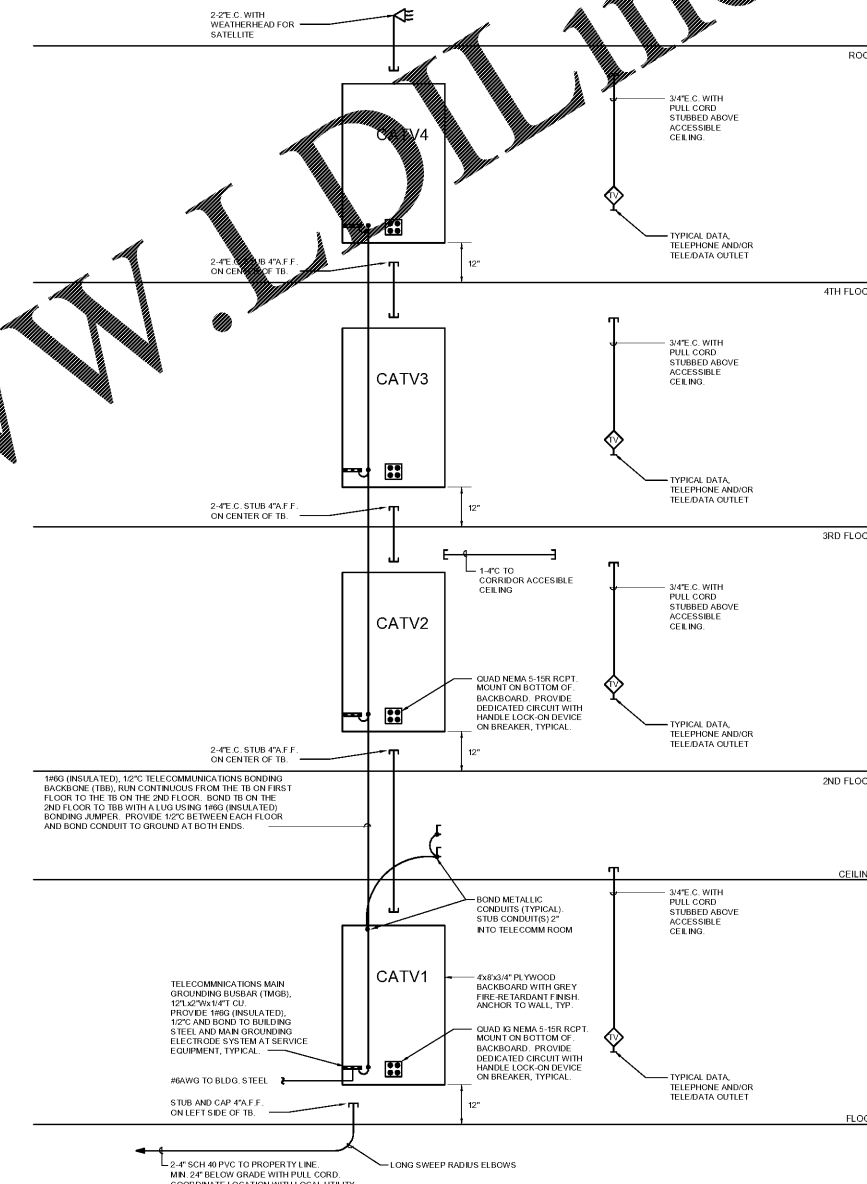

3 GROUNDING BAR DETAIL
E.402 NO SCALE

1 TELEPHONE RISER DIAGRAM
E.402 NO SCALE

2 CATV RISER DIAGRAM
E.402 NO SCALE

www.lidilines.com

Order Plans @