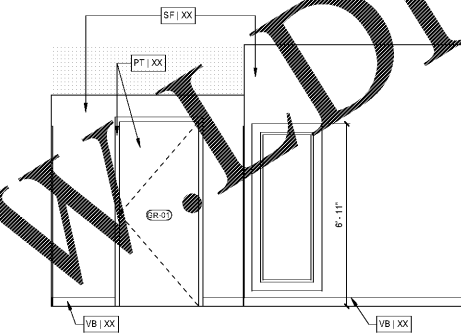

Revisions		
#	Date	Description

Project Number: 18021
Issued for: CONSTRUCTION
Issue Date: 2019-06-07

DRAWING TITLE
GUESTROOM
ELEVATIONS - DBL
QUEEN STUDIO LG,
CONN

SHEET NUMBER
ID.606

8 DBL QUEEN STUDIO LG CONN
SCALE: 3/8" = 1'-0"

7 DBL QUEEN STUDIO LG CONN
SCALE: 3/8" = 1'-0"

6 DBL QUEEN STUDIO LG CONN
SCALE: 3/8" = 1'-0"

5 DBL QUEEN STUDIO LG CONN
SCALE: 3/8" = 1'-0"

4 DBL QUEEN STUDIO LG
SCALE: 3/8" = 1'-0"

3 DBL QUEEN STUDIO LG
SCALE: 3/8" = 1'-0"

2 DBL QUEEN STUDIO LG
SCALE: 3/8" = 1'-0"

1 DBL QUEEN STUDIO LG
SCALE: 3/8" = 1'-0"

Order Plans @ www.LDILine.com