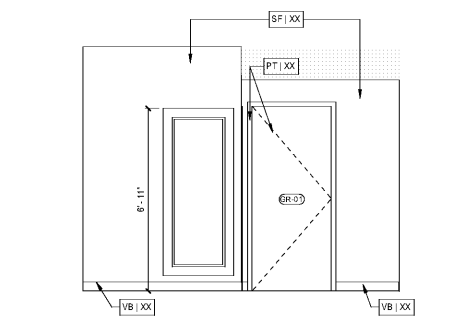

Revisions		
#	Date	Description

Project Number: 18021
Issued for: CONSTRUCTION
Issue Date: 2019-06-07

DRAWING TITLE
GUESTROOM
ELEVATIONS - DBL
QUEEN STUDIO LG,
CONN

SHEET NUMBER
ID.606

8 DBL QUEEN STUDIO LG CONN
SCALE: 3/8" = 1'-0"

7 DBL QUEEN STUDIO LG CONN
SCALE: 3/8" = 1'-0"

6 DBL QUEEN STUDIO LG CONN
SCALE: 3/8" = 1'-0"

5 DBL QUEEN STUDIO LG CONN
SCALE: 3/8" = 1'-0"

4 DBL QUEEN STUDIO LG
SCALE: 3/8" = 1'-0"

3 DBL QUEEN STUDIO LG
SCALE: 3/8" = 1'-0"

2 DBL QUEEN STUDIO LG
SCALE: 3/8" = 1'-0"

1 DBL QUEEN STUDIO LG
SCALE: 3/8" = 1'-0"

Order Plans @ www.LDILine.com