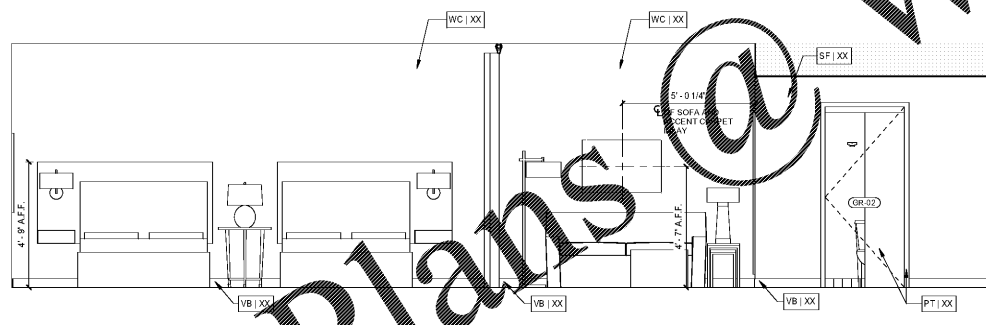

Revisions		
#	Date	Description

Project Number: 18021
Issued for: CONSTRUCTION
Issue Date: 2019-06-07

DRAWING TITLE
GUESTROOM
ELEVATIONS - DBL
QUEEN STUDIO LG,
CONN

SHEET NUMBER
ID.606

8 DBL QUEEN STUDIO LG CONN
SCALE: 3/8" = 1'-0"

7 DBL QUEEN STUDIO LG CONN
SCALE: 3/8" = 1'-0"

6 DBL QUEEN STUDIO LG CONN
SCALE: 3/8" = 1'-0"

5 DBL QUEEN STUDIO LG CONN
SCALE: 3/8" = 1'-0"

4 DBL QUEEN STUDIO LG
SCALE: 3/8" = 1'-0"

3 DBL QUEEN STUDIO LG
SCALE: 3/8" = 1'-0"

2 DBL QUEEN STUDIO LG
SCALE: 3/8" = 1'-0"

1 DBL QUEEN STUDIO LG
SCALE: 3/8" = 1'-0"

Order Plans @ www.LDILine.com