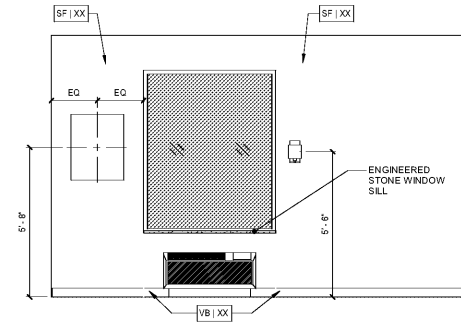

Revisions		
#	Date	Description

Project Number: 18021
Issued for: CONSTRUCTION
Issue Date: 2019-06-07

DRAWING TITLE
GUESTROOM
ELEVATIONS - DBL
QUEEN STUDIO LG,
CONN

SHEET NUMBER
ID.606

8 DBL QUEEN STUDIO LG CONN
SCALE: 3/8" = 1'-0"

7 DBL QUEEN STUDIO LG CONN
SCALE: 3/8" = 1'-0"

6 DBL QUEEN STUDIO LG CONN
SCALE: 3/8" = 1'-0"

5 DBL QUEEN STUDIO LG CONN
SCALE: 3/8" = 1'-0"

4 DBL QUEEN STUDIO LG
SCALE: 3/8" = 1'-0"

3 DBL QUEEN STUDIO LG
SCALE: 3/8" = 1'-0"

2 DBL QUEEN STUDIO LG
SCALE: 3/8" = 1'-0"

1 DBL QUEEN STUDIO LG
SCALE: 3/8" = 1'-0"

Order Plans @ www.LDILine.com