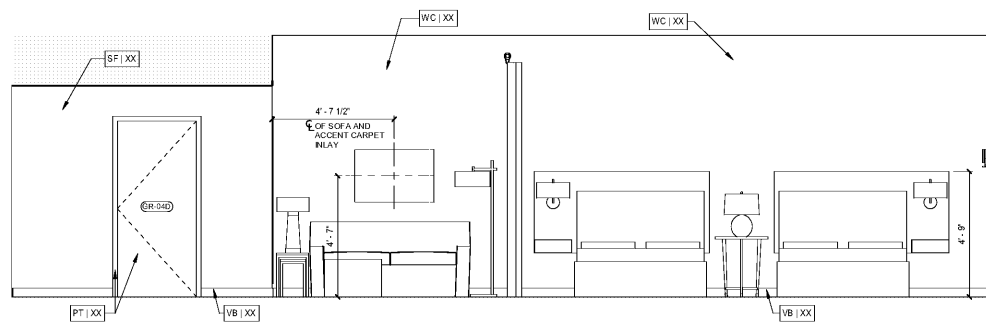

Revisions		
#	Date	Description

Project Number: 18021
Issued for: CONSTRUCTION
Issue Date: 2019-06-07

DRAWING TITLE
GUESTROOM
ELEVATIONS - DBL
QUEEN STUDIO LG,
CONN

SHEET NUMBER
ID.606

8 DBL QUEEN STUDIO LG CONN
SCALE: 3/8" = 1'-0"

7 DBL QUEEN STUDIO LG CONN
SCALE: 3/8" = 1'-0"

6 DBL QUEEN STUDIO LG CONN
SCALE: 3/8" = 1'-0"

5 DBL QUEEN STUDIO LG CONN
SCALE: 3/8" = 1'-0"

4 DBL QUEEN STUDIO LG
SCALE: 3/8" = 1'-0"

3 DBL QUEEN STUDIO LG
SCALE: 3/8" = 1'-0"

2 DBL QUEEN STUDIO LG
SCALE: 3/8" = 1'-0"

1 DBL QUEEN STUDIO LG
SCALE: 3/8" = 1'-0"

Order Plans @ www.LDILine.com