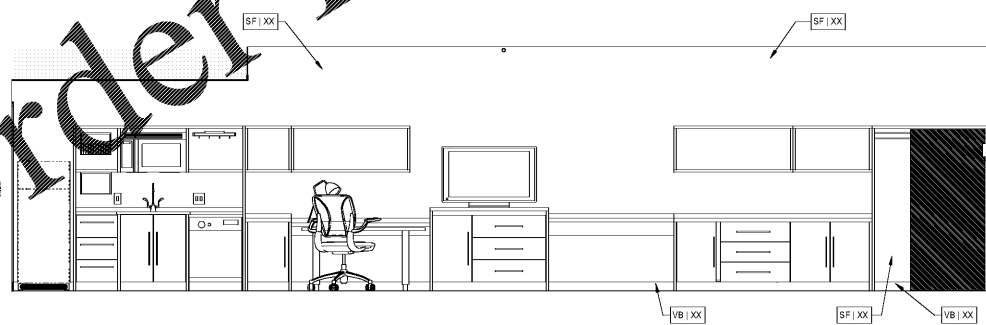

Revisions		
#	Date	Description

Project Number: 18021
Issued for: CONSTRUCTION
Issue Date: 2019-06-07

DRAWING TITLE
GUESTROOM
ELEVATIONS - DBL
QUEEN STUDIO LG,
CONN

SHEET NUMBER
ID.606

8 DBL QUEEN STUDIO LG CONN
SCALE: 3/8" = 1'-0"

7 DBL QUEEN STUDIO LG CONN
SCALE: 3/8" = 1'-0"

6 DBL QUEEN STUDIO LG CONN
SCALE: 3/8" = 1'-0"

5 DBL QUEEN STUDIO LG CONN
SCALE: 3/8" = 1'-0"

4 DBL QUEEN STUDIO LG
SCALE: 3/8" = 1'-0"

3 DBL QUEEN STUDIO LG
SCALE: 3/8" = 1'-0"

2 DBL QUEEN STUDIO LG
SCALE: 3/8" = 1'-0"

1 DBL QUEEN STUDIO LG
SCALE: 3/8" = 1'-0"

Order Plans @ www.LDILine.com