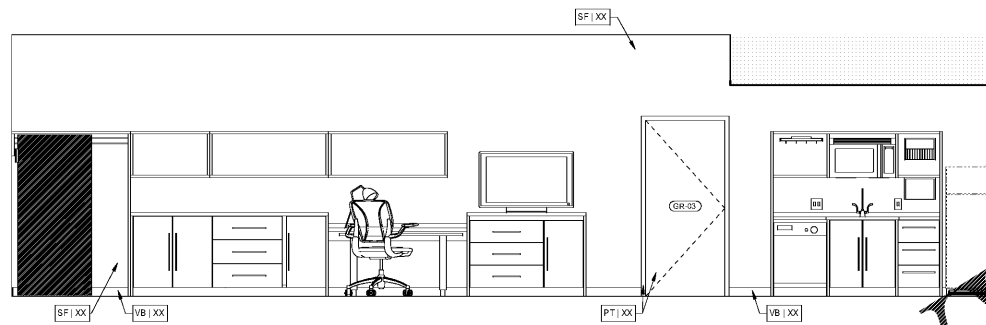

Revisions		
#	Date	Description

Project Number: 18021
Issued for: CONSTRUCTION
Issue Date: 2019-06-07

DRAWING TITLE
GUESTROOM
ELEVATIONS - DBL
QUEEN STUDIO LG,
CONN

SHEET NUMBER
ID.606

8 DBL QUEEN STUDIO LG CONN
SCALE: 3/8" = 1'-0"

7 DBL QUEEN STUDIO LG CONN
SCALE: 3/8" = 1'-0"

6 DBL QUEEN STUDIO LG CONN
SCALE: 3/8" = 1'-0"

5 DBL QUEEN STUDIO LG CONN
SCALE: 3/8" = 1'-0"

4 DBL QUEEN STUDIO LG
SCALE: 3/8" = 1'-0"

3 DBL QUEEN STUDIO LG
SCALE: 3/8" = 1'-0"

2 DBL QUEEN STUDIO LG
SCALE: 3/8" = 1'-0"

1 DBL QUEEN STUDIO LG
SCALE: 3/8" = 1'-0"

Order Plans @ www.LDILine.com