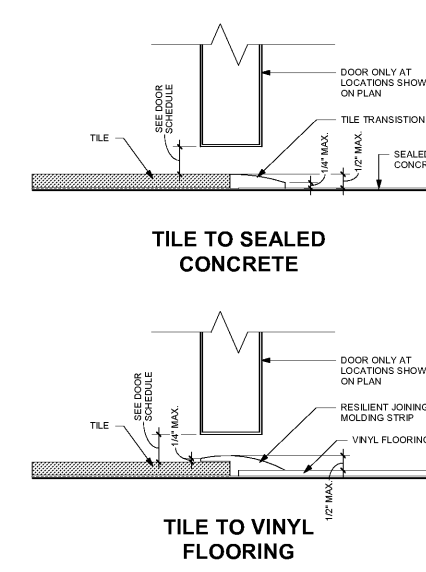

Revisions		
#	Date	Description