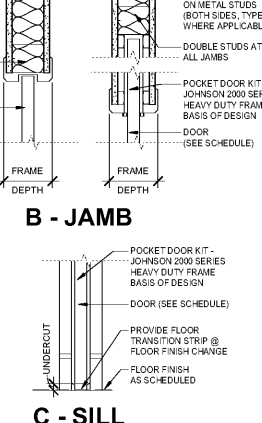

DOOR DETAILS S2.1 FOR WALL TYPES "S2"

DOOR DETAILS S2.1 FOR WALL TYPES "S2"