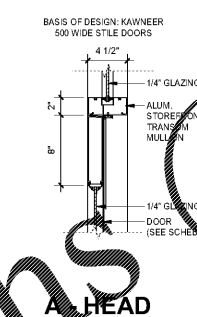

DOOR DETAILS SF FOR INTERIOR STOREFRONT SYSTEMS

DOOR DETAILS SF FOR INTERIOR STOREFRONT SYSTEMS