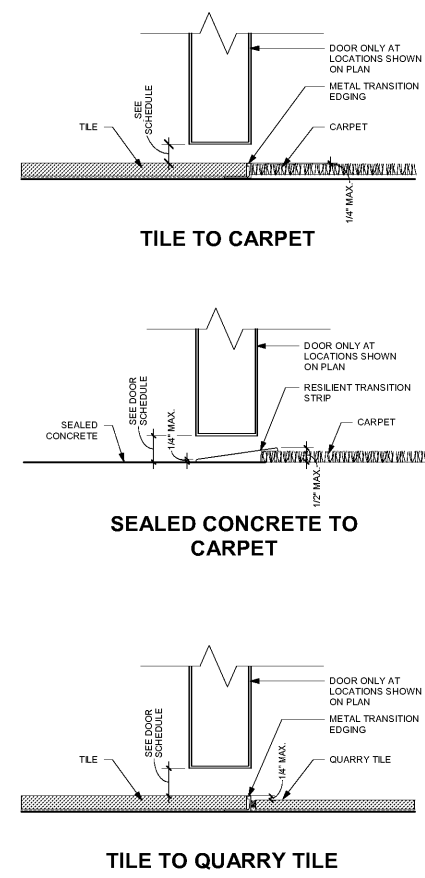

Revisions		
#	Date	Description