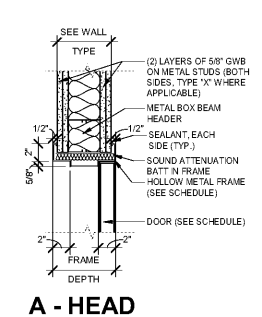

DOOR DETAILS M2
FOR WALL TYPES "M2"

DOOR DETAILS S4 FOR WALL TYPES "S4"

DOOR DETAILS S4 FOR WALL TYPES "S4"