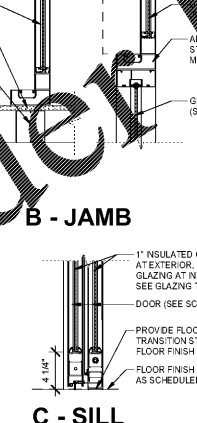

BASIS OF DESIGN: KAWNEER 500 WIDE STYLE DOORS

DOOR DETAILS ASD FOR AUTOMATIC SLIDING DOORS