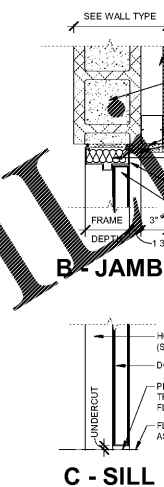

DOOR DETAILS M1
FOR WALL TYPES "M1"