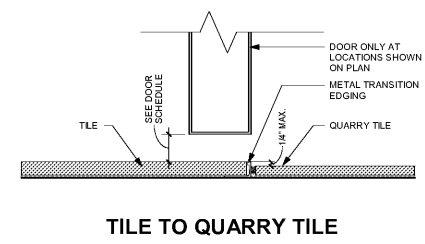

Revisions		
#	Date	Description