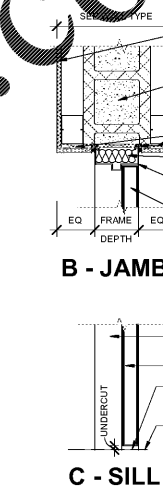

DOOR DETAILS M2
FOR WALL TYPES "M2"