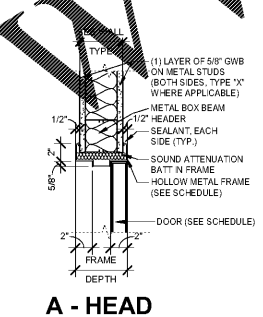

DOOR DETAILS S2 FOR WALL TYPES "S2"

DOOR DETAILS S2 FOR WALL TYPES "S2"