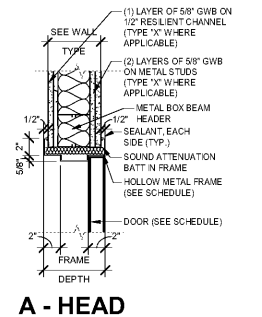

DOOR DETAILS M1
FOR WALL TYPES "M1"

DOOR DETAILS S3 FOR WALL TYPES "S3"

DOOR DETAILS S3 FOR WALL TYPES "S3"