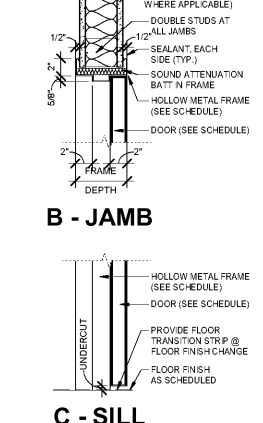

DOOR DETAILS S2 FOR WALL TYPES "S2"

DOOR DETAILS S2 FOR WALL TYPES "S2"