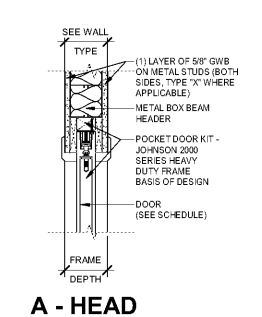

FRAME DETAILS CO
FOR CASSED OPENINGS

DOOR DETAILS S2.1 FOR WALL TYPES "S2"

DOOR DETAILS S2.1 FOR WALL TYPES "S2"