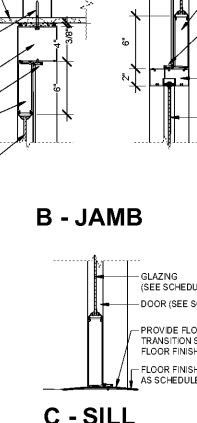

DOOR DETAILS SF FOR INTERIOR STOREFRONT SYSTEMS

DOOR DETAILS SF FOR INTERIOR STOREFRONT SYSTEMS