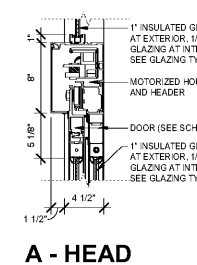

DOOR DETAILS ASD FOR AUTOMATIC SLIDING DOORS

BASIS OF DESIGN: KAWNEER 500 WIDE STYLE DOORS