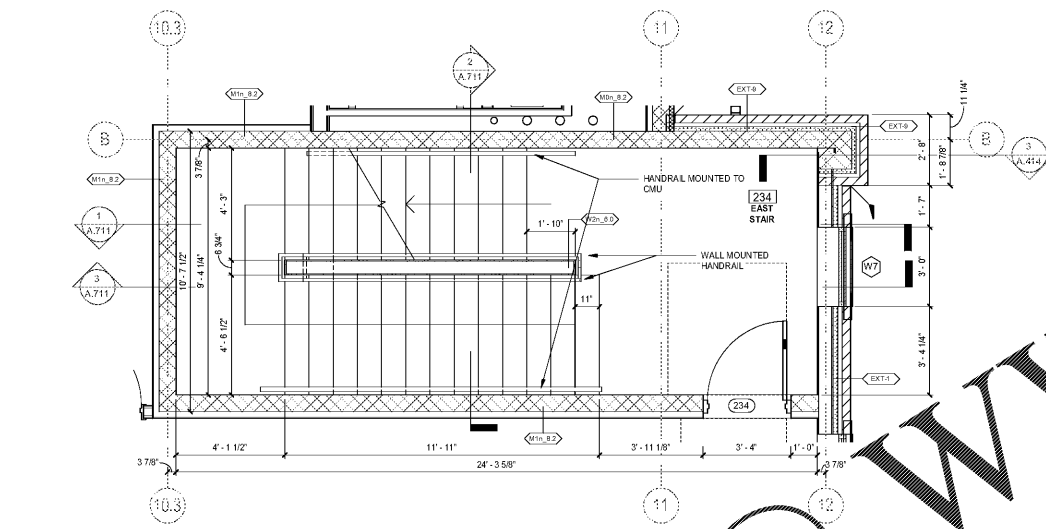

Revisions		
#	Date	Description

6 ENLARGED PLAN - EAST STAIR 4TH FLOOR
SCALE: 3/8" = 1'-0"

3 ENLARGED PLAN - WEST STAIR 4TH FLOOR
SCALE: 3/8" = 1'-0"

5 ENLARGED PLAN - EAST STAIR 2ND AND 3RD FLOOR
SCALE: 3/8" = 1'-0"

2 ENLARGED PLAN - WEST STAIR 2ND AND 3RD FLOOR
SCALE: 3/8" = 1'-0"

4 ENLARGED PLAN - EAST STAIR 1ST FLOOR
SCALE: 3/8" = 1'-0"

1 ENLARGED PLAN - WEST STAIR 1ST FLOOR
SCALE: 3/8" = 1'-0"

Order Plans @ www.walddil.com