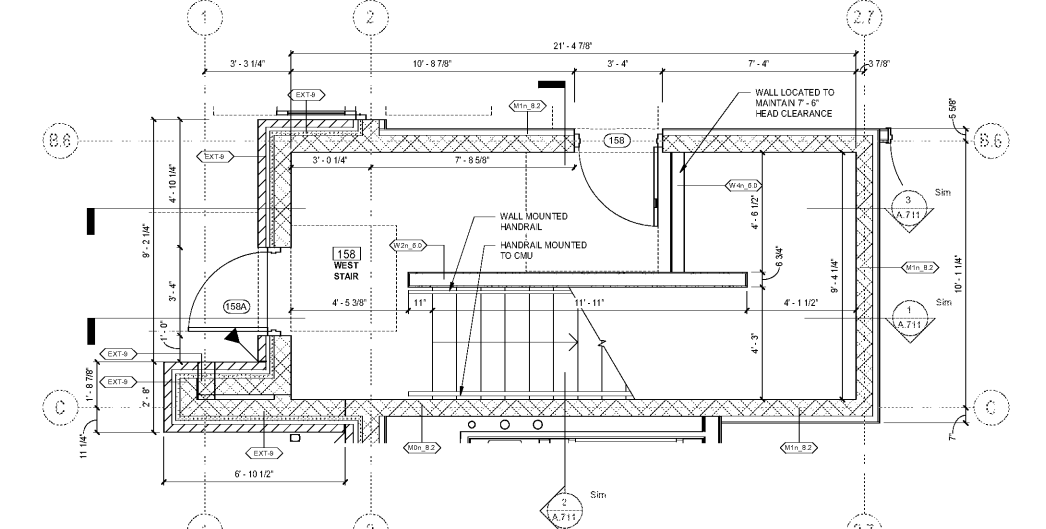

Revisions		
#	Date	Description

6 ENLARGED PLAN - EAST STAIR 4TH FLOOR
SCALE: 3/8" = 1'-0"

3 ENLARGED PLAN - WEST STAIR 4TH FLOOR
SCALE: 3/8" = 1'-0"

5 ENLARGED PLAN - EAST STAIR 2ND AND 3RD FLOOR
SCALE: 3/8" = 1'-0"

2 ENLARGED PLAN - WEST STAIR 2ND AND 3RD FLOOR
SCALE: 3/8" = 1'-0"

4 ENLARGED PLAN - EAST STAIR 1ST FLOOR
SCALE: 3/8" = 1'-0"

1 ENLARGED PLAN - WEST STAIR 1ST FLOOR
SCALE: 3/8" = 1'-0"

Order Plans @ www.walddil.com