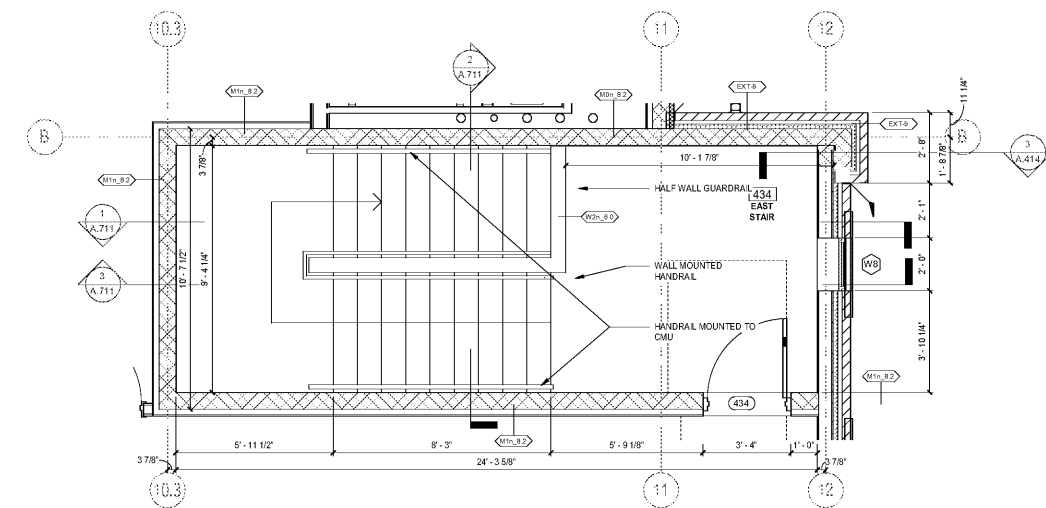

Revisions		
#	Date	Description

6 ENLARGED PLAN - EAST STAIR 4TH FLOOR
SCALE: 3/8" = 1'-0"

3 ENLARGED PLAN - WEST STAIR 4TH FLOOR
SCALE: 3/8" = 1'-0"

5 ENLARGED PLAN - EAST STAIR 2ND AND 3RD FLOOR
SCALE: 3/8" = 1'-0"

2 ENLARGED PLAN - WEST STAIR 2ND AND 3RD FLOOR
SCALE: 3/8" = 1'-0"

4 ENLARGED PLAN - EAST STAIR 1ST FLOOR
SCALE: 3/8" = 1'-0"

1 ENLARGED PLAN - WEST STAIR 1ST FLOOR
SCALE: 3/8" = 1'-0"

Order Plans @ www.walddil.com