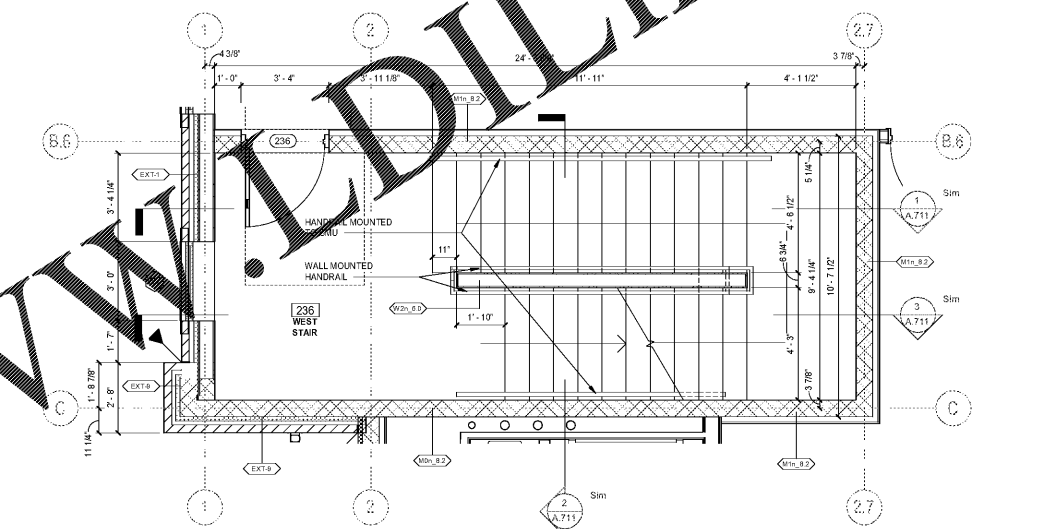

Revisions		
#	Date	Description

6 ENLARGED PLAN - EAST STAIR 4TH FLOOR
SCALE: 3/8" = 1'-0"

3 ENLARGED PLAN - WEST STAIR 4TH FLOOR
SCALE: 3/8" = 1'-0"

5 ENLARGED PLAN - EAST STAIR 2ND AND 3RD FLOOR
SCALE: 3/8" = 1'-0"

2 ENLARGED PLAN - WEST STAIR 2ND AND 3RD FLOOR
SCALE: 3/8" = 1'-0"

4 ENLARGED PLAN - EAST STAIR 1ST FLOOR
SCALE: 3/8" = 1'-0"

1 ENLARGED PLAN - WEST STAIR 1ST FLOOR
SCALE: 3/8" = 1'-0"

Order Plans @ www.walddil.com