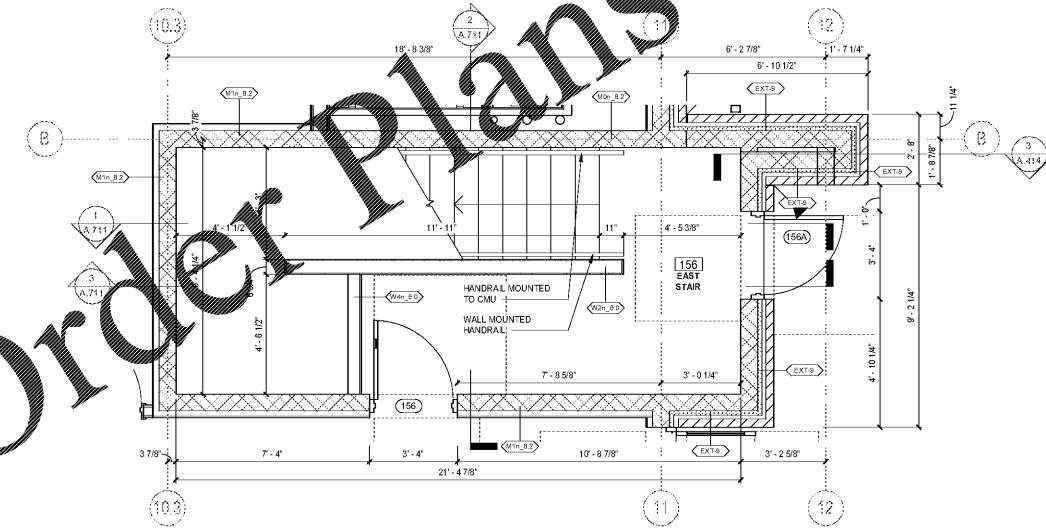

Revisions		
#	Date	Description

6 ENLARGED PLAN - EAST STAIR 4TH FLOOR
SCALE: 3/8" = 1'-0"

3 ENLARGED PLAN - WEST STAIR 4TH FLOOR
SCALE: 3/8" = 1'-0"

5 ENLARGED PLAN - EAST STAIR 2ND AND 3RD FLOOR
SCALE: 3/8" = 1'-0"

2 ENLARGED PLAN - WEST STAIR 2ND AND 3RD FLOOR
SCALE: 3/8" = 1'-0"

4 ENLARGED PLAN - EAST STAIR 1ST FLOOR
SCALE: 3/8" = 1'-0"

1 ENLARGED PLAN - WEST STAIR 1ST FLOOR
SCALE: 3/8" = 1'-0"

Order Plans @ www.walddil.com