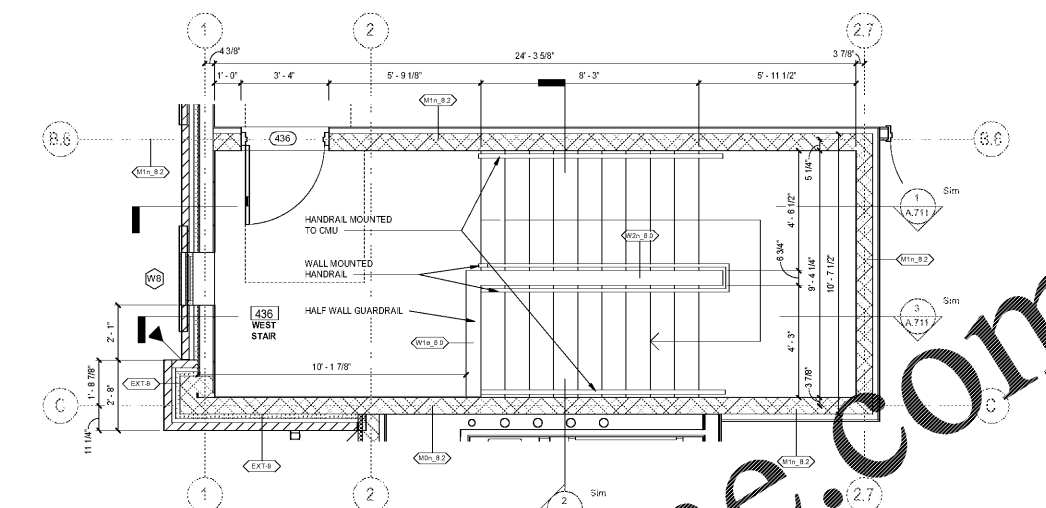

Revisions		
#	Date	Description

6 ENLARGED PLAN - EAST STAIR 4TH FLOOR
SCALE: 3/8" = 1'-0"

3 ENLARGED PLAN - WEST STAIR 4TH FLOOR
SCALE: 3/8" = 1'-0"

5 ENLARGED PLAN - EAST STAIR 2ND AND 3RD FLOOR
SCALE: 3/8" = 1'-0"

2 ENLARGED PLAN - WEST STAIR 2ND AND 3RD FLOOR
SCALE: 3/8" = 1'-0"

4 ENLARGED PLAN - EAST STAIR 1ST FLOOR
SCALE: 3/8" = 1'-0"

1 ENLARGED PLAN - WEST STAIR 1ST FLOOR
SCALE: 3/8" = 1'-0"

Order Plans @ www.walddil.com