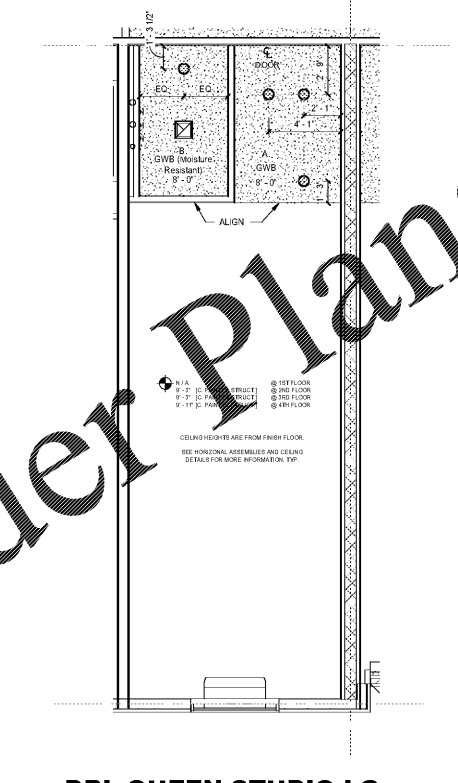

PARTITION TYPE TAG NOMENCLATURE IS PER THE FOLLOWING:

**S1b.6.2**

RATING

CONCRETE  
MASONRY  
METAL STUDS  
SHIM/WALL STUDS  
WOOD STUDS

### FURNISHINGS LEGEND

MARK	DESCRIPTION
GR-100	OTTOMAN
GR-101	SLEEPER SOFA
GR-102	DINING CHAIR
GR-103	LOUNGE CHAIR
GR-104	TASK CHAIR
GR-200	SIDE TABLE LAMP
GR-201	TASK LAMP
GR-202	HEADBOARD WALL SCIENCE
GR-203	VANITY LIGHT
GR-204	FLOOR LAMP
GR-205	END WALL SCIENCE
GR-206	NIGHTSTAND TABLE LAMP
GR-207	END WALL SCIENCE
GR-208	SOFA WALL SCIENCE
GR-300	QUEEN HEADBOARD
GR-301	KING HEADBOARD
GR-302	VANITY
GR-303	ACCESSIBLE VANITY
GR-304-16	WORKING WALL
GR-317	NIGHTSTAND
GR-318	SIDE TABLE
GR-319	DINING TABLE
GR-400-03	ROLLER SHADE
GR-404	ROOM DIVIDER
GR-405-06	CLOSET DRAPERY
GR-500	ARTWORK AT SLEEPER SOFA
GR-501	ARTWORK AT DINING TABLE
GR-502	ARTWORK AT END WALL
GR-503	VANITY MIRROR
GR-504	WALL MIRROR
GR-600	QUEEN BOXSPRING COVER
GR-601	KING BOXSPRING COVER
GR-602	QUEEN BED BASE
GR-603	KING BED BASE
GR-604	QUEEN COVERLET
GR-605	KING COVERLET
901	REFRIGERATOR
902	DISHWASHER
903	TELEVISION
904	CLOCK/RADIO
905	TELEPHONE
906	QUEEN MATTRESS & BOXSPRING
907	KING MATTRESS & BOXSPRING
908	SHOWER CURTAIN ROD
909	SHOWER CURTAIN

**6** DBL QUEEN STUDIO LG  
CONN - CEILING PLAN  
SCALE: 1/4" = 1'-0"

**4** DBL QUEEN STUDIO LG  
CONN - FF&E PLAN  
SCALE: 1/4" = 1'-0"

**2** DBL QUEEN STUDIO LG  
CONN - ARCH PLAN  
SCALE: 1/4" = 1'-0"

**5** DBL QUEEN STUDIO LG -  
CEILING PLAN  
SCALE: 1/4" = 1'-0"

**3** DBL QUEEN STUDIO LG -  
FF&E PLAN  
SCALE: 1/4" = 1'-0"

**1** DBL QUEEN STUDIO LG -  
ARCH PLAN  
SCALE: 1/4" = 1'-0"

4TH FLOOR KEYPLAN