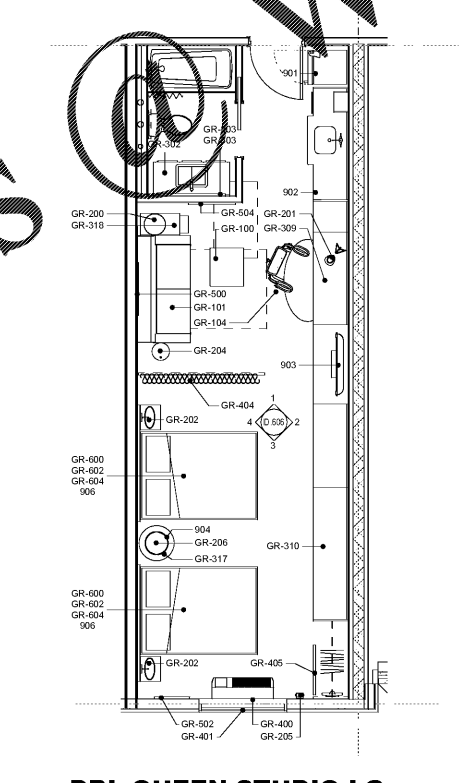

### FURNISHINGS LEGEND

MARK	DESCRIPTION
GR-100	OTTOMAN
GR-101	SLEEPER SOFA
GR-102	DINING CHAIR
GR-103	LOUNGE CHAIR
GR-104	TASK CHAIR
GR-200	SIDE TABLE LAMP
GR-201	TASK LAMP
GR-202	HEADBOARD WALL SCIENCE
GR-203	VANITY LIGHT
GR-204	FLOOR LAMP
GR-205	END WALL SCIENCE
GR-206	NIGHTSTAND TABLE LAMP
GR-207	END WALL SCIENCE
GR-208	SOFA WALL SCIENCE
GR-300	QUEEN HEADBOARD
GR-301	KING HEADBOARD
GR-302	VANITY
GR-303	ACCESSIBLE VANITY
GR-304-16	WORKING WALL
GR-317	NIGHTSTAND
GR-318	SIDE TABLE
GR-319	DINING TABLE
GR-400-03	ROLLER SHADE
GR-404	ROOM DIVIDER
GR-405-06	CLOSET DRAPERY
GR-500	ARTWORK AT SLEEPER SOFA
GR-501	ARTWORK AT DINING TABLE
GR-502	ARTWORK AT END WALL
GR-503	VANITY MIRROR
GR-504	WALL MIRROR
GR-600	QUEEN BOXSPRING COVER
GR-601	KING BOXSPRING COVER
GR-602	QUEEN BED BASE
GR-603	KING BED BASE
GR-604	QUEEN COVERLET
GR-605	KING COVERLET
901	REFRIGERATOR
902	DISHWASHER
903	TELEVISION
904	CLOCK/RADIO
905	TELEPHONE
906	QUEEN MATTRESS & BOXSPRING
907	KING MATTRESS & BOXSPRING
908	SHOWER CURTAIN ROD
909	SHOWER CURTAIN

**6** DBL QUEEN STUDIO LG  
CONN - CEILING PLAN  
SCALE: 1/4" = 1'-0"

**4** DBL QUEEN STUDIO LG  
CONN - FF&E PLAN  
SCALE: 1/4" = 1'-0"

**2** DBL QUEEN STUDIO LG  
CONN - ARCH PLAN  
SCALE: 1/4" = 1'-0"

**5** DBL QUEEN STUDIO LG -  
CEILING PLAN  
SCALE: 1/4" = 1'-0"

**3** DBL QUEEN STUDIO LG -  
FF&E PLAN  
SCALE: 1/4" = 1'-0"

**1** DBL QUEEN STUDIO LG -  
ARCH PLAN  
SCALE: 1/4" = 1'-0"

4TH FLOOR KEYPLAN