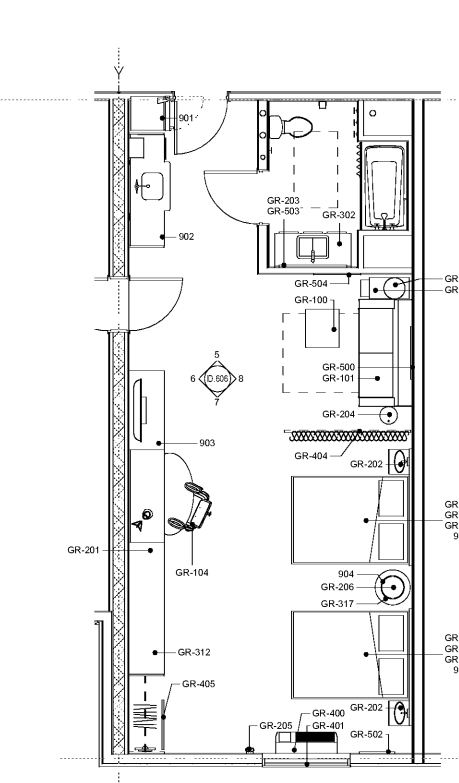

### FLOOR PLAN LEGEND

	NEW WALL / PARTITION		EXTERIOR CONTROL JOINT
	WINDOW TYPE (NEW WINDOWS ONLY)		INTERIOR CONTROL JOINT
	PARTITION TYPE (NEW INTERIOR WALLS ONLY)		INTERIOR CORNER GUARD
	NEW DOOR SEE DOOR SCHEDULE		

PARTITION TYPE TAG NOMENCLATURE IS PER THE FOLLOWING:

**S1b.6.2**

RATING

CONCRETE  
MASONRY  
METAL STUDS  
SHIM/WALL STUDS  
WOOD STUDS

**6** DBL QUEEN STUDIO LG  
CONN - CEILING PLAN  
SCALE: 1/4" = 1'-0"

**4** DBL QUEEN STUDIO LG  
CONN - FF&E PLAN  
SCALE: 1/4" = 1'-0"

**2** DBL QUEEN STUDIO LG  
CONN - ARCH PLAN  
SCALE: 1/4" = 1'-0"

**5** DBL QUEEN STUDIO LG -  
CEILING PLAN  
SCALE: 1/4" = 1'-0"

**3** DBL QUEEN STUDIO LG -  
FF&E PLAN  
SCALE: 1/4" = 1'-0"

**1** DBL QUEEN STUDIO LG -  
ARCH PLAN  
SCALE: 1/4" = 1'-0"

4TH FLOOR KEYPLAN