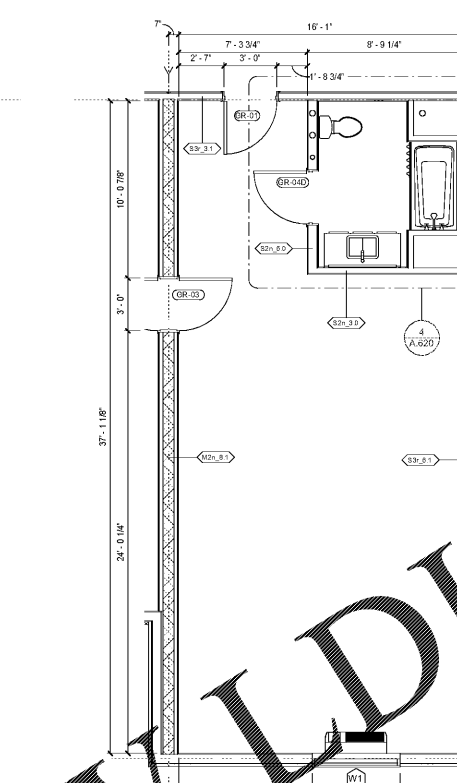

PARTITION TYPE TAG NOMENCLATURE IS PER THE FOLLOWING:

**S1b.6.2**

RATING

CONCRETE  
MASONRY  
METAL STUDS  
SHIM/WALL STUDS  
WOOD STUDS

**6** DBL QUEEN STUDIO LG  
CONN - CEILING PLAN  
SCALE: 1/4" = 1'-0"

**4** DBL QUEEN STUDIO LG  
CONN - FF&E PLAN  
SCALE: 1/4" = 1'-0"

**2** DBL QUEEN STUDIO LG  
CONN - ARCH PLAN  
SCALE: 1/4" = 1'-0"

**5** DBL QUEEN STUDIO LG -  
CEILING PLAN  
SCALE: 1/4" = 1'-0"

**3** DBL QUEEN STUDIO LG -  
FF&E PLAN  
SCALE: 1/4" = 1'-0"

**1** DBL QUEEN STUDIO LG -  
ARCH PLAN  
SCALE: 1/4" = 1'-0"

4TH FLOOR KEYPLAN