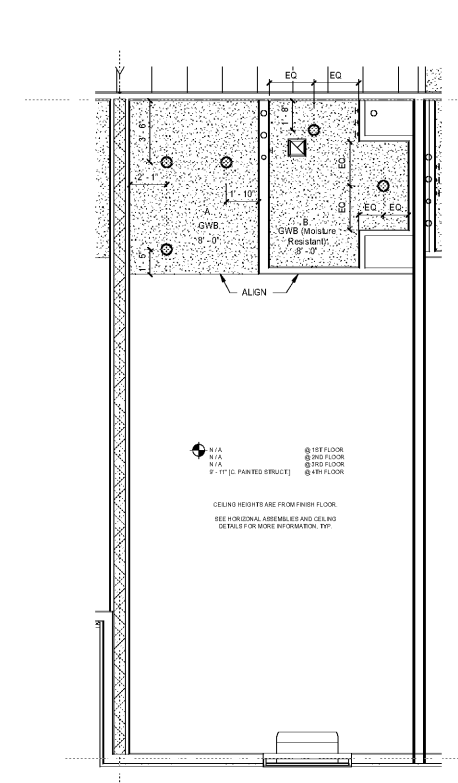

### FLOOR PLAN LEGEND

	NEW WALL / PARTITION		EXTERIOR CONTROL JOINT
	WINDOW TYPE (NEW WINDOWS ONLY)		INTERIOR CONTROL JOINT
	PARTITION TYPE (NEW INTERIOR WALLS ONLY)		INTERIOR CORNER GUARD
	NEW DOOR SEE DOOR SCHEDULE		

PARTITION TYPE TAG NOMENCLATURE IS PER THE FOLLOWING:

**S1b.6.2**

RATING

CONCRETE  
MASONRY  
METAL STUDS  
SHIM/WALL STUDS  
WOOD STUDS

**6** DBL QUEEN STUDIO LG  
CONN - CEILING PLAN  
SCALE: 1/4" = 1'-0"

**4** DBL QUEEN STUDIO LG  
CONN - FF&E PLAN  
SCALE: 1/4" = 1'-0"

**2** DBL QUEEN STUDIO LG  
CONN - ARCH PLAN  
SCALE: 1/4" = 1'-0"

**5** DBL QUEEN STUDIO LG -  
CEILING PLAN  
SCALE: 1/4" = 1'-0"

**3** DBL QUEEN STUDIO LG -  
FF&E PLAN  
SCALE: 1/4" = 1'-0"

**1** DBL QUEEN STUDIO LG -  
ARCH PLAN  
SCALE: 1/4" = 1'-0"

4TH FLOOR KEYPLAN