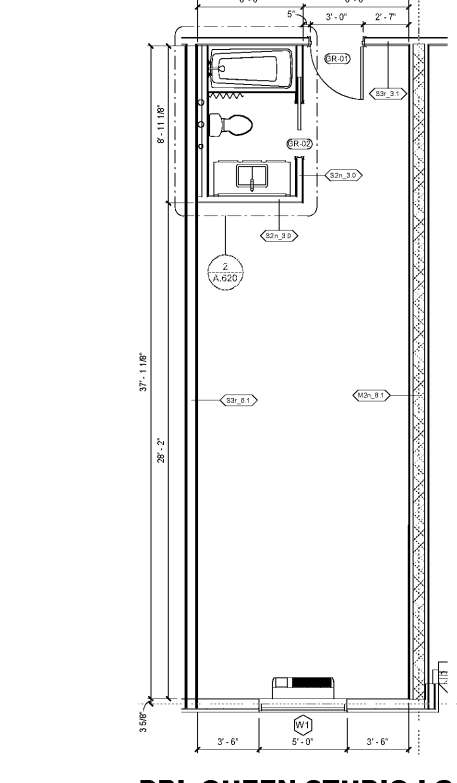

**6** DBL QUEEN STUDIO LG  
CONN - CEILING PLAN  
SCALE: 1/4" = 1'-0"

**4** DBL QUEEN STUDIO LG  
CONN - FF&E PLAN  
SCALE: 1/4" = 1'-0"

**2** DBL QUEEN STUDIO LG  
CONN - ARCH PLAN  
SCALE: 1/4" = 1'-0"

**5** DBL QUEEN STUDIO LG -  
CEILING PLAN  
SCALE: 1/4" = 1'-0"

**3** DBL QUEEN STUDIO LG -  
FF&E PLAN  
SCALE: 1/4" = 1'-0"

**1** DBL QUEEN STUDIO LG -  
ARCH PLAN  
SCALE: 1/4" = 1'-0"

4TH FLOOR KEYPLAN