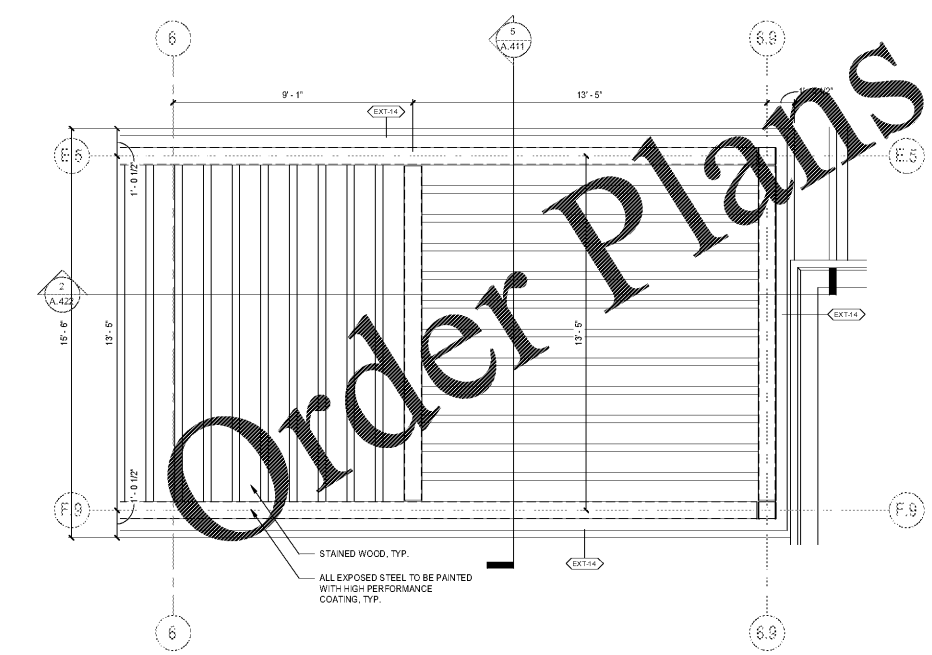

Revisions		
#	Date	Description

5 CANOPY PLAN DETAIL @ REAR PATIO
SCALE: 3/8" = 1'-0"

4 DS LONGITUDINAL SECTION - OPEN AIR CANOPY AT REAR PATIO
SCALE: 3/8" = 1'-0"

3 CANOPY PLAN DETAIL @ FRONT COURTYARD
SCALE: 3/8" = 1'-0"

2 DS LONGITUDINAL SECTION - OPEN AIR CANOPY AT FRONT COURTYARD
SCALE: 3/8" = 1'-0"

1 DS CROSS SECTION - OPEN AIR CANOPY AT FRONT COURTYARD
SCALE: 3/8" = 1'-0"