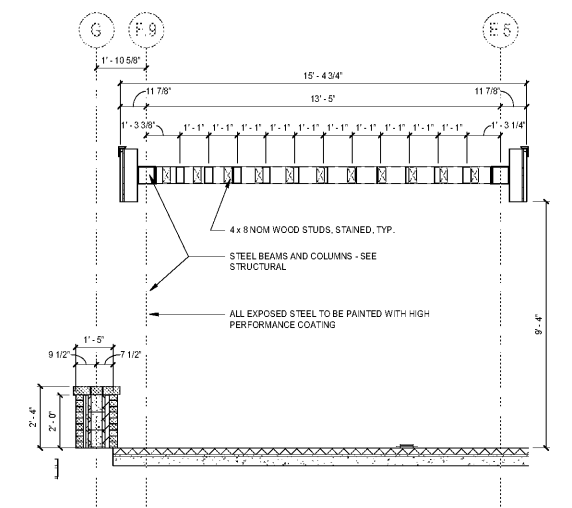

Revisions		
#	Date	Description

5 CANOPY PLAN DETAIL @ REAR PATIO
SCALE: 3/8" = 1'-0"

4 DS LONGITUDINAL SECTION - OPEN AIR CANOPY AT REAR PATIO
SCALE: 3/8" = 1'-0"

3 CANOPY PLAN DETAIL @ FRONT COURTYARD
SCALE: 3/8" = 1'-0"

2 DS LONGITUDINAL SECTION - OPEN AIR CANOPY AT FRONT COURTYARD
SCALE: 3/8" = 1'-0"

1 DS CROSS SECTION - OPEN AIR CANOPY AT FRONT COURTYARD
SCALE: 3/8" = 1'-0"