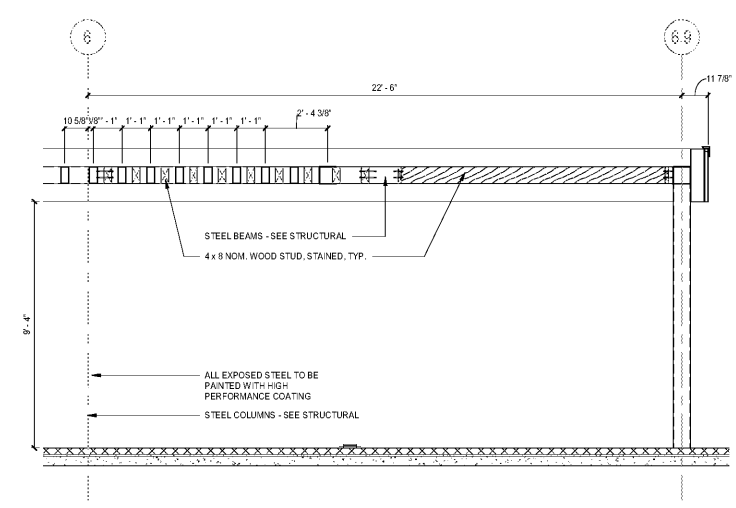

Revisions		
#	Date	Description

5 CANOPY PLAN DETAIL @ REAR PATIO
SCALE: 3/8" = 1'-0"

4 DS LONGITUDINAL SECTION - OPEN AIR CANOPY AT REAR PATIO
SCALE: 3/8" = 1'-0"

3 CANOPY PLAN DETAIL @ FRONT COURTYARD
SCALE: 3/8" = 1'-0"

2 DS LONGITUDINAL SECTION - OPEN AIR CANOPY AT FRONT COURTYARD
SCALE: 3/8" = 1'-0"

1 DS CROSS SECTION - OPEN AIR CANOPY AT FRONT COURTYARD
SCALE: 3/8" = 1'-0"