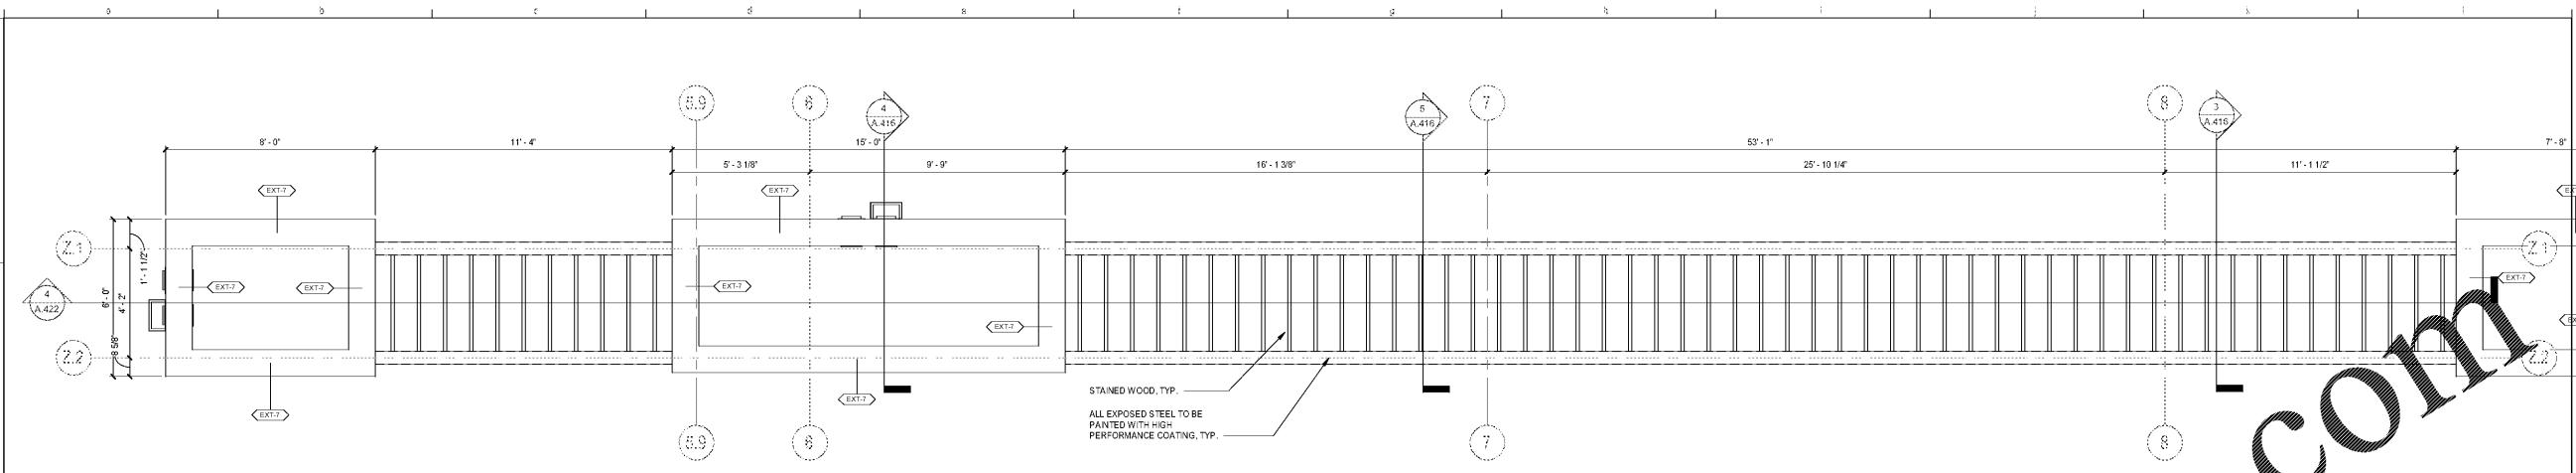

Revisions		
#	Date	Description

5 CANOPY PLAN DETAIL @ REAR PATIO
SCALE: 3/8" = 1'-0"

4 DS LONGITUDINAL SECTION - OPEN AIR CANOPY AT REAR PATIO
SCALE: 3/8" = 1'-0"

3 CANOPY PLAN DETAIL @ FRONT COURTYARD
SCALE: 3/8" = 1'-0"

2 DS LONGITUDINAL SECTION - OPEN AIR CANOPY AT FRONT COURTYARD
SCALE: 3/8" = 1'-0"

1 DS CROSS SECTION - OPEN AIR CANOPY AT FRONT COURTYARD
SCALE: 3/8" = 1'-0"