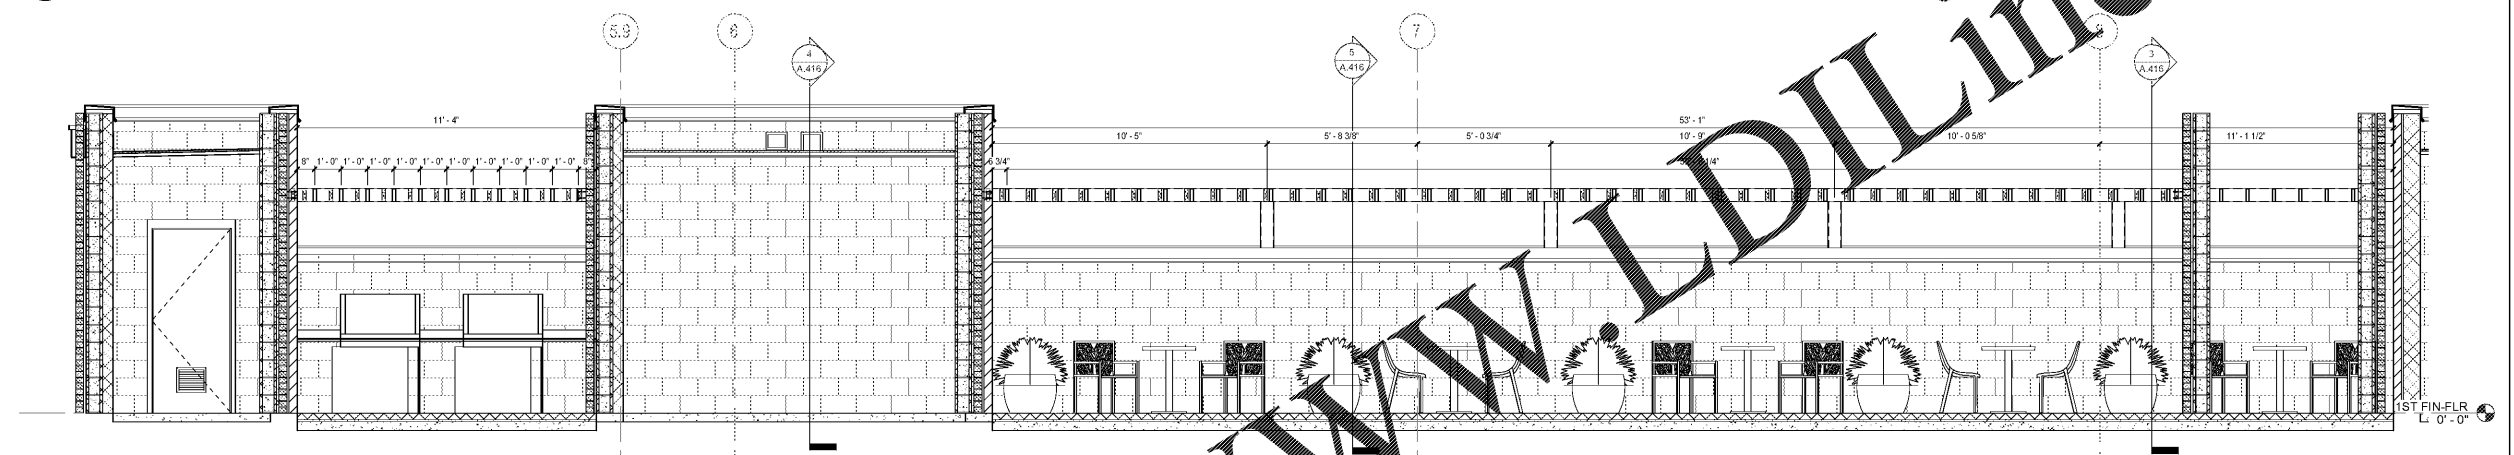

Revisions		
#	Date	Description

5 CANOPY PLAN DETAIL @ REAR PATIO
SCALE: 3/8" = 1'-0"

4 DS LONGITUDINAL SECTION - OPEN AIR CANOPY AT REAR PATIO
SCALE: 3/8" = 1'-0"

3 CANOPY PLAN DETAIL @ FRONT COURTYARD
SCALE: 3/8" = 1'-0"

2 DS LONGITUDINAL SECTION - OPEN AIR CANOPY AT FRONT COURTYARD
SCALE: 3/8" = 1'-0"

1 DS CROSS SECTION - OPEN AIR CANOPY AT FRONT COURTYARD
SCALE: 3/8" = 1'-0"