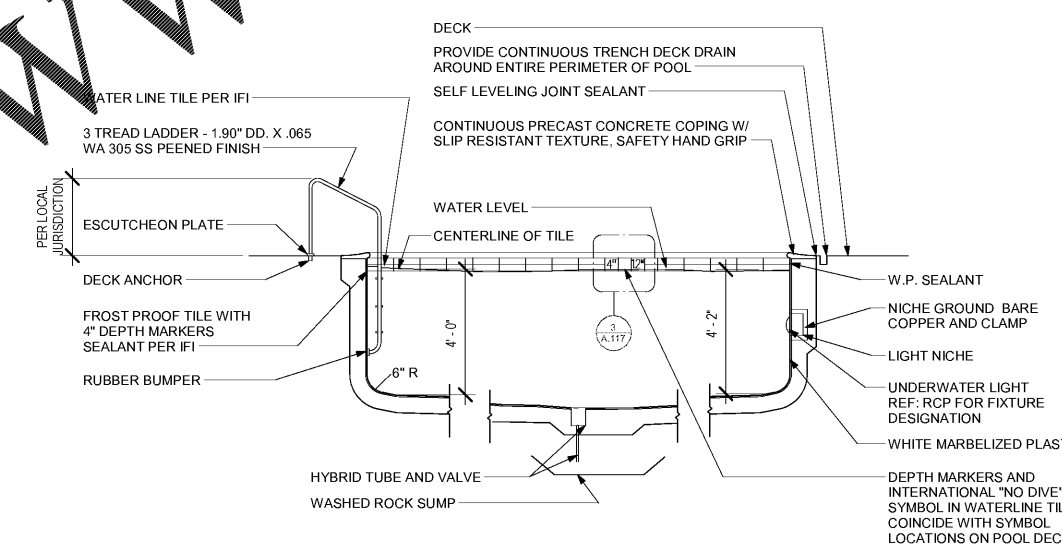

10 4' - 0" METAL FENCE
SCALE: 1/2" = 1'-0"

9 6' - 0" METAL FENCE
SCALE: 1/2" = 1'-0"

8 METAL GATE DETAIL
SCALE: 1" = 1'-0"

7 AREA DRAIN @ COURTYARD
SCALE: 1 1/2" = 1'-0"

6 POOL STEPS DETAIL
SCALE: 1/2" = 1'-0"

4 POOL COPING DETAIL
SCALE: 3/4" = 1'-0"

5 ADA POOL LIFT SECTION
SCALE: 1" = 1'-0"

3 POOL DEPTH MARKER
SCALE: 1 1/2" = 1'-0"

2 POOL SECTION 2
SCALE: 3/8" = 1'-0"

1 POOL SECTION 1
SCALE: 3/8" = 1'-0"