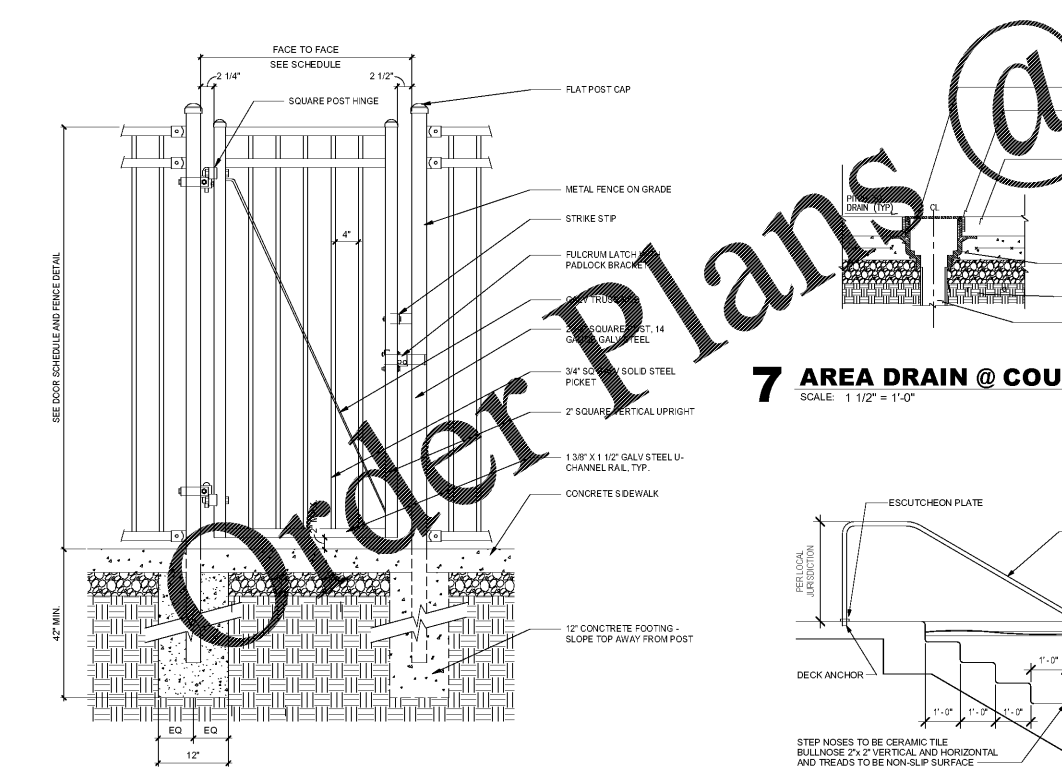

10 4' - 0" METAL FENCE
SCALE: 1/2" = 1'-0"

9 6' - 0" METAL FENCE
SCALE: 1/2" = 1'-0"

8 METAL GATE DETAIL
SCALE: 1" = 1'-0"

7 AREA DRAIN @ COURTYARD
SCALE: 1 1/2" = 1'-0"

6 POOL STEPS DETAIL
SCALE: 1/2" = 1'-0"

4 POOL COPING DETAIL
SCALE: 3/4" = 1'-0"

5 ADA POOL LIFT SECTION
SCALE: 1" = 1'-0"

3 POOL DEPTH MARKER
SCALE: 1 1/2" = 1'-0"

2 POOL SECTION 2
SCALE: 3/8" = 1'-0"

1 POOL SECTION 1
SCALE: 3/8" = 1'-0"