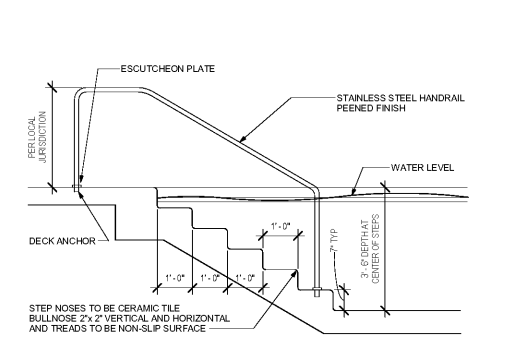

10 4' - 0" METAL FENCE
SCALE: 1/2" = 1'-0"

9 6' - 0" METAL FENCE
SCALE: 1/2" = 1'-0"

8 METAL GATE DETAIL
SCALE: 1" = 1'-0"

7 AREA DRAIN @ COURTYARD
SCALE: 1 1/2" = 1'-0"

6 POOL STEPS DETAIL
SCALE: 1/2" = 1'-0"

4 POOL COPING DETAIL
SCALE: 3/4" = 1'-0"

5 ADA POOL LIFT SECTION
SCALE: 1" = 1'-0"

3 POOL DEPTH MARKER
SCALE: 1 1/2" = 1'-0"

2 POOL SECTION 2
SCALE: 3/8" = 1'-0"

1 POOL SECTION 1
SCALE: 3/8" = 1'-0"