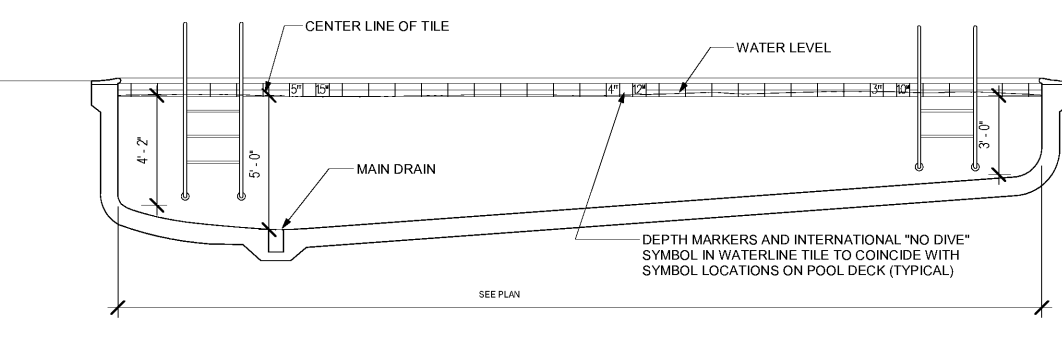

10 4' - 0" METAL FENCE
SCALE: 1/2" = 1'-0"

9 6' - 0" METAL FENCE
SCALE: 1/2" = 1'-0"

8 METAL GATE DETAIL
SCALE: 1" = 1'-0"

7 AREA DRAIN @ COURTYARD
SCALE: 1 1/2" = 1'-0"

6 POOL STEPS DETAIL
SCALE: 1/2" = 1'-0"

4 POOL COPING DETAIL
SCALE: 3/4" = 1'-0"

5 ADA POOL LIFT SECTION
SCALE: 1" = 1'-0"

3 POOL DEPTH MARKER
SCALE: 1 1/2" = 1'-0"

2 POOL SECTION 2
SCALE: 3/8" = 1'-0"

1 POOL SECTION 1
SCALE: 3/8" = 1'-0"