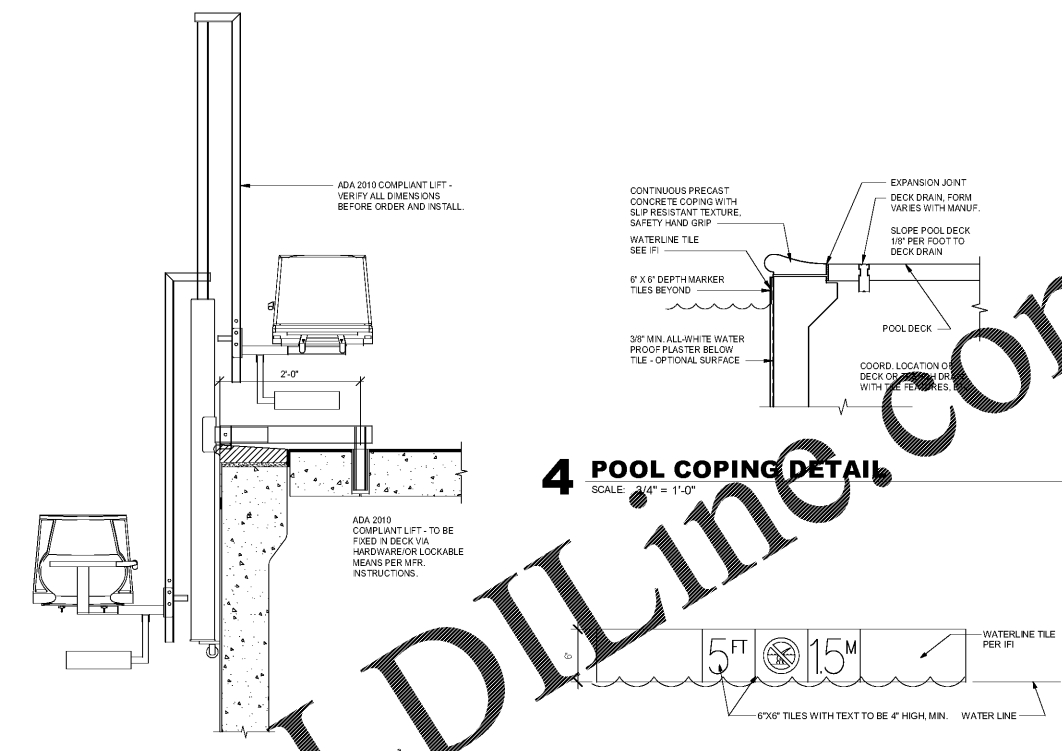

10 4' - 0" METAL FENCE
SCALE: 1/2" = 1'-0"

9 6' - 0" METAL FENCE
SCALE: 1/2" = 1'-0"

8 METAL GATE DETAIL
SCALE: 1" = 1'-0"

7 AREA DRAIN @ COURTYARD
SCALE: 1 1/2" = 1'-0"

6 POOL STEPS DETAIL
SCALE: 1/2" = 1'-0"

4 POOL COPING DETAIL
SCALE: 3/4" = 1'-0"

5 ADA POOL LIFT SECTION
SCALE: 1" = 1'-0"

3 POOL DEPTH MARKER
SCALE: 1 1/2" = 1'-0"

2 POOL SECTION 2
SCALE: 3/8" = 1'-0"

1 POOL SECTION 1
SCALE: 3/8" = 1'-0"