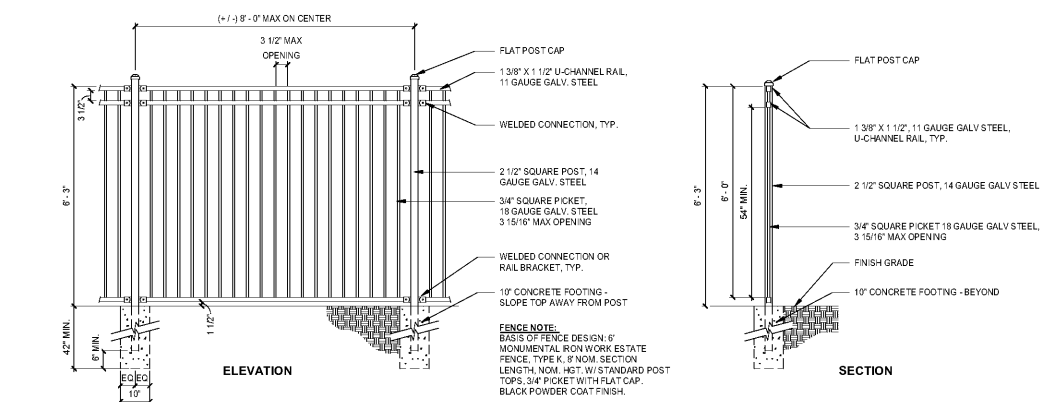

10 4' - 0" METAL FENCE
SCALE: 1/2" = 1'-0"

9 6' - 0" METAL FENCE
SCALE: 1/2" = 1'-0"

8 METAL GATE DETAIL
SCALE: 1" = 1'-0"

7 AREA DRAIN @ COURTYARD
SCALE: 1 1/2" = 1'-0"

6 POOL STEPS DETAIL
SCALE: 1/2" = 1'-0"

4 POOL COPING DETAIL
SCALE: 3/4" = 1'-0"

5 ADA POOL LIFT SECTION
SCALE: 1" = 1'-0"

3 POOL DEPTH MARKER
SCALE: 1 1/2" = 1'-0"

2 POOL SECTION 2
SCALE: 3/8" = 1'-0"

1 POOL SECTION 1
SCALE: 3/8" = 1'-0"