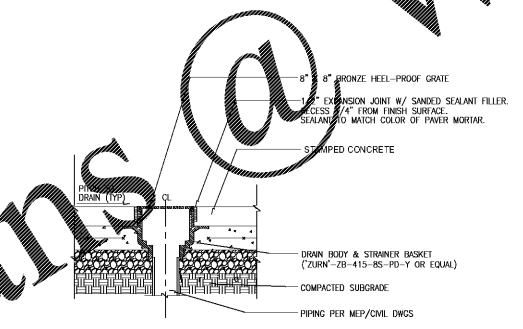

10 4' - 0" METAL FENCE
SCALE: 1/2" = 1'-0"

9 6' - 0" METAL FENCE
SCALE: 1/2" = 1'-0"

8 METAL GATE DETAIL
SCALE: 1" = 1'-0"

7 AREA DRAIN @ COURTYARD
SCALE: 1 1/2" = 1'-0"

6 POOL STEPS DETAIL
SCALE: 1/2" = 1'-0"

4 POOL COPING DETAIL
SCALE: 3/4" = 1'-0"

5 ADA POOL LIFT SECTION
SCALE: 1" = 1'-0"

3 POOL DEPTH MARKER
SCALE: 1 1/2" = 1'-0"

2 POOL SECTION 2
SCALE: 3/8" = 1'-0"

1 POOL SECTION 1
SCALE: 3/8" = 1'-0"