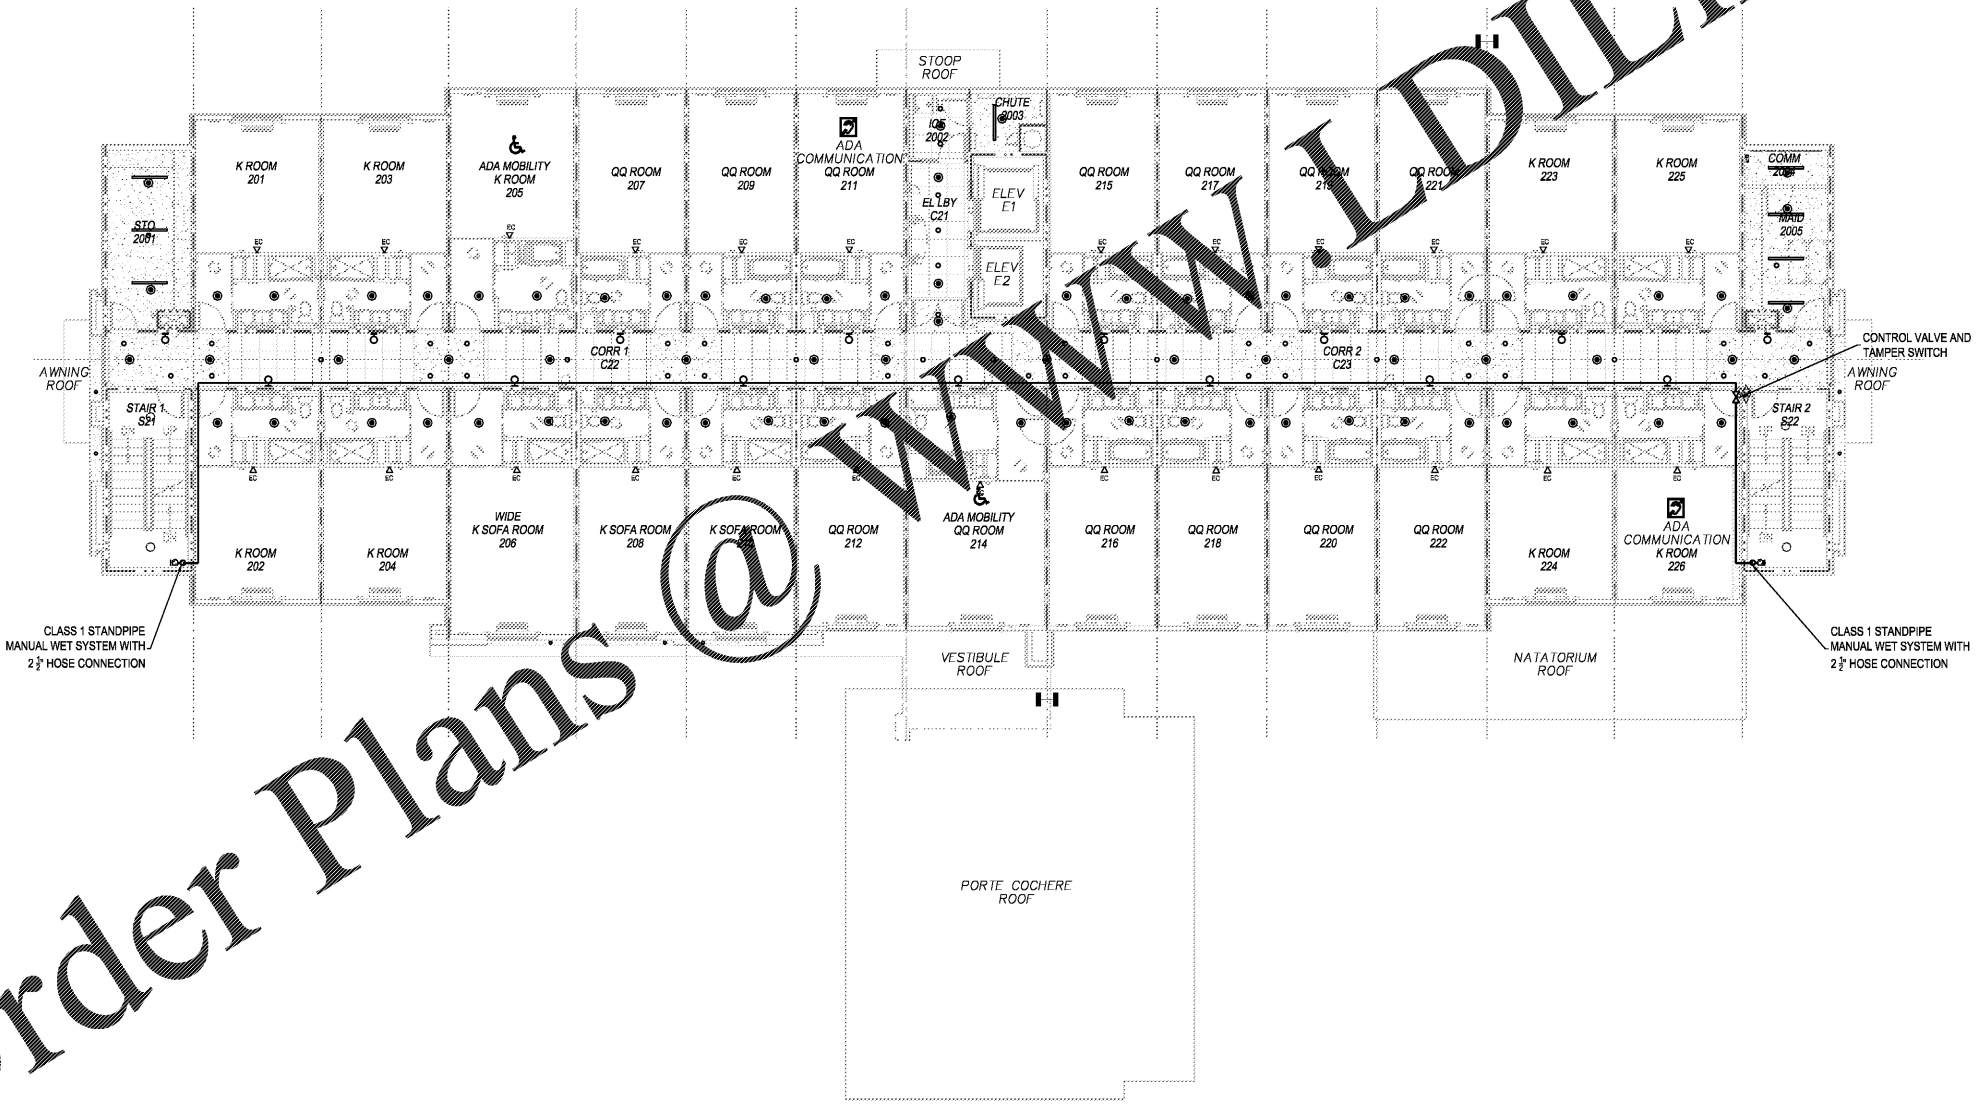

Order Plans @ WWW.LDILine.com

..... 1 HOUR FIRE RATED PARTITION
 2 HOUR FIRE RATED PARTITION

HAMPTON INN
 NEW HOTEL
 ASHLAND CITY, TENNESSEE
 WWW.DAVIDRCARTER.NET
 DAVID R. CARTER AND ASSOCIATES

ISSUE DATE 05-30-19
 ▲ REVISION LOG

PROJECT 00755

LEVEL 2 FIRE PROTECTION PLAN FP102