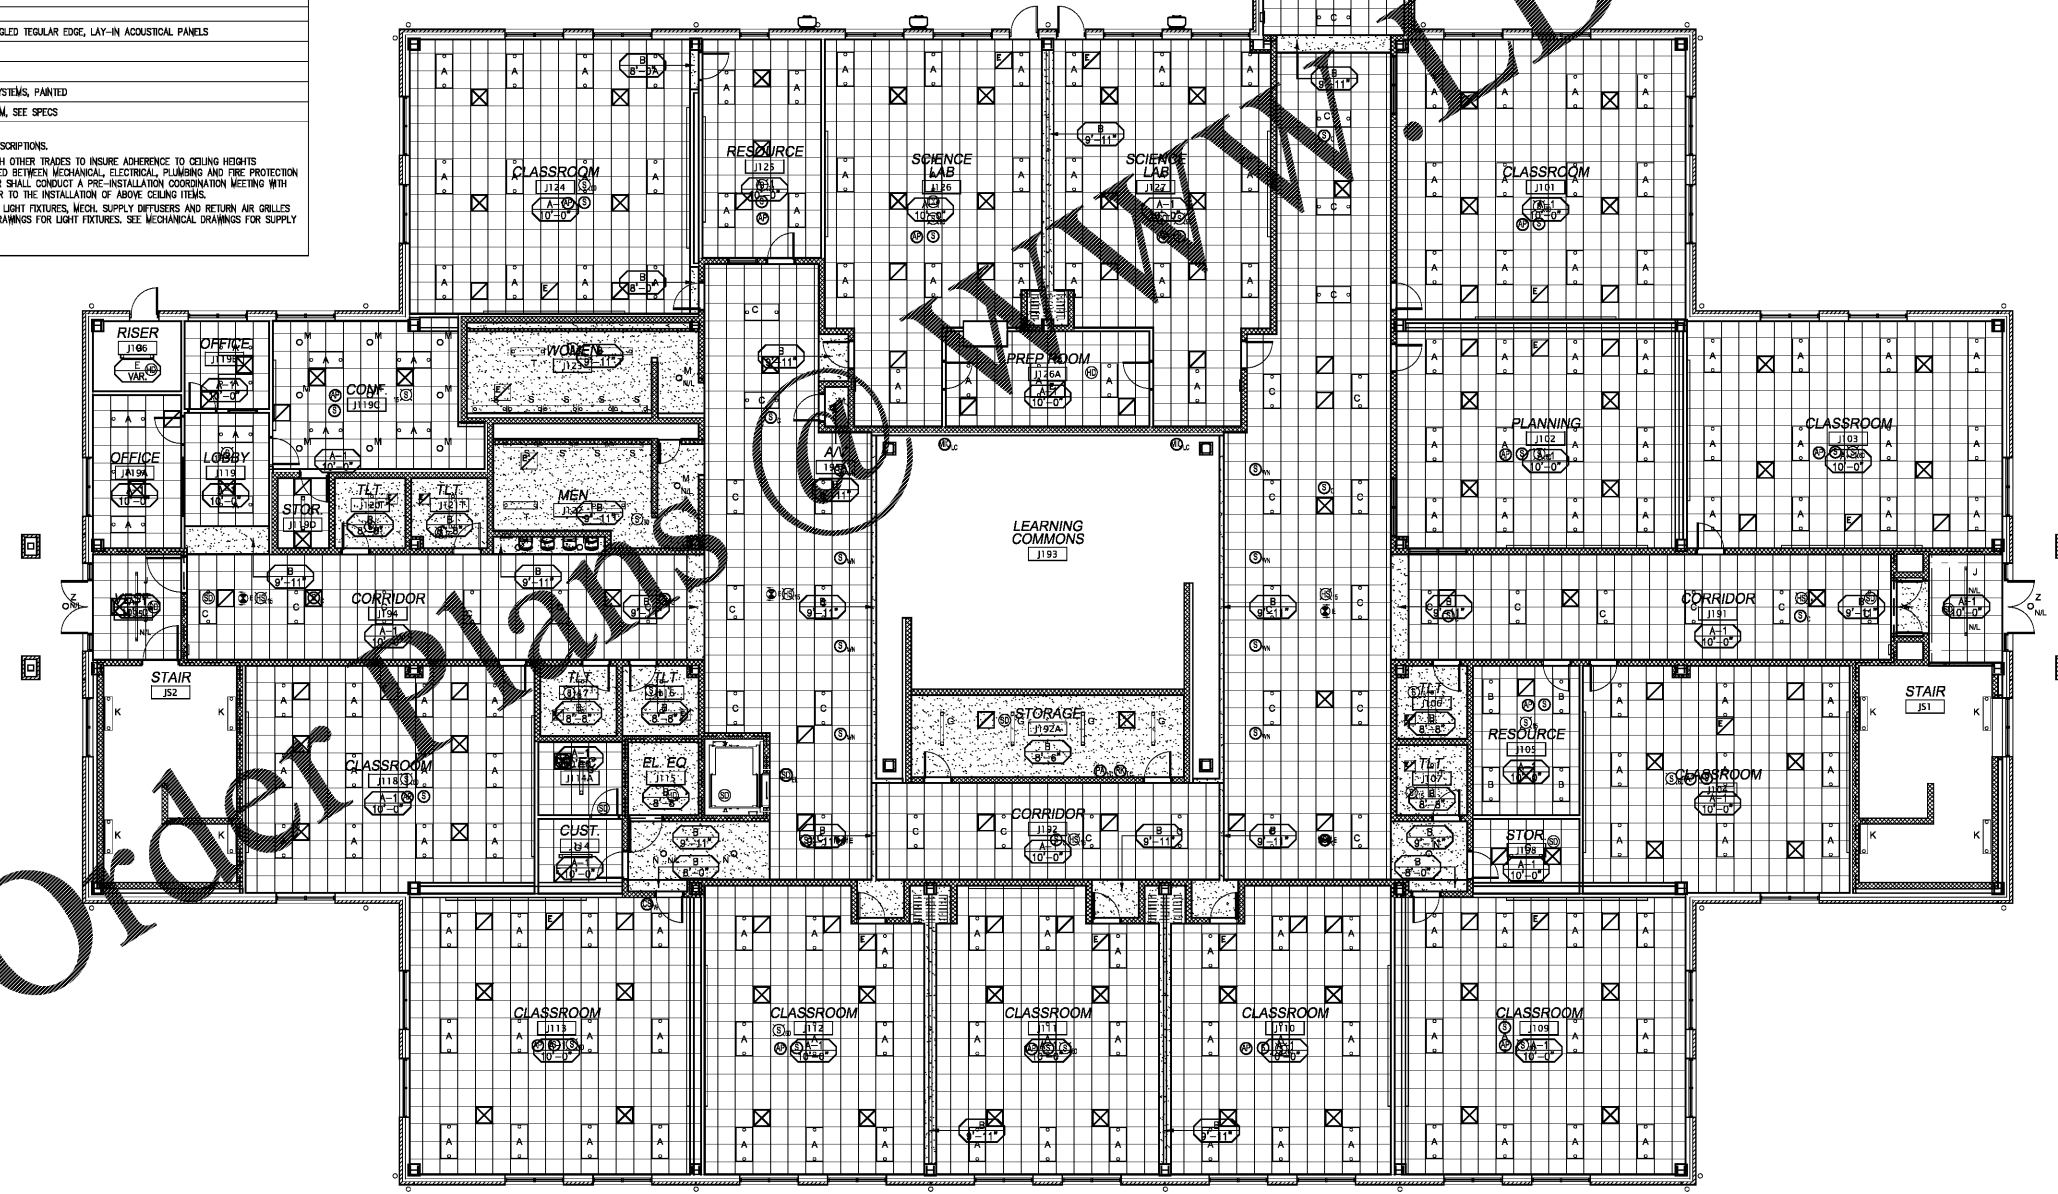

CEILING SYMBOL LEGEND

	2' x 2' GRID		2' x 4' LIGHTING
	SMOOTH FINISH GYP. BD. CEILING, SEE CEILING TYPES KEY		1' x 4' LIGHTING
	SUSPENDED WOOD SLAT CEILING, SEE SPECIFICATIONS		SUPPLY DIFFUSER
			RETURN AIR GRILLE
			CEILING TYPE AND HEIGHT TAG

CEILING MATERIAL KEY

TYPE	DESCRIPTION
A-1	SUSPENDED 2' x 2', WHITE CORTESA ANGLED REGULAR EDGE, LAY-IN ACOUSTICAL PANELS
B	SUSPENDED 5/8" GYP. BD., PAINTED
C	SUSPENDED WOOD SLAT CEILING
E	EXPOSED STRUCTURE AND W/E/P/FP SYSTEMS, PAINTED
S	EXTERIOR INSULATION AND FINISH SYSTEM, SEE SPECS