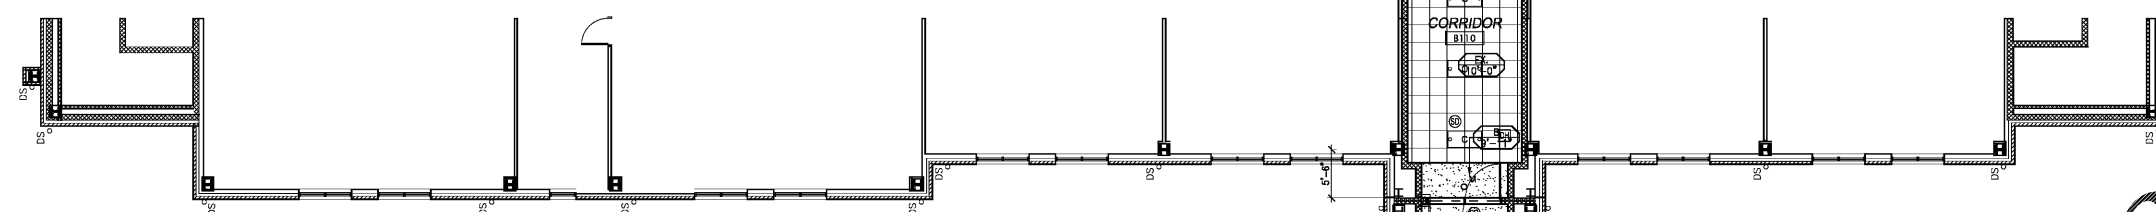

222 cloister
court chapel
hill, nc 27514
919.401.8586
www.cra-ae.com

Cedar Ridge High School
Classroom Addition
Orange County Schools
1125 New Grady Brown School Road
Hillsborough, North Carolina

no. revisions

drawn checked
date

First Floor
Reflected
Ceiling Plan

sheet

A3.1

project no. 1716

date 4/25/19