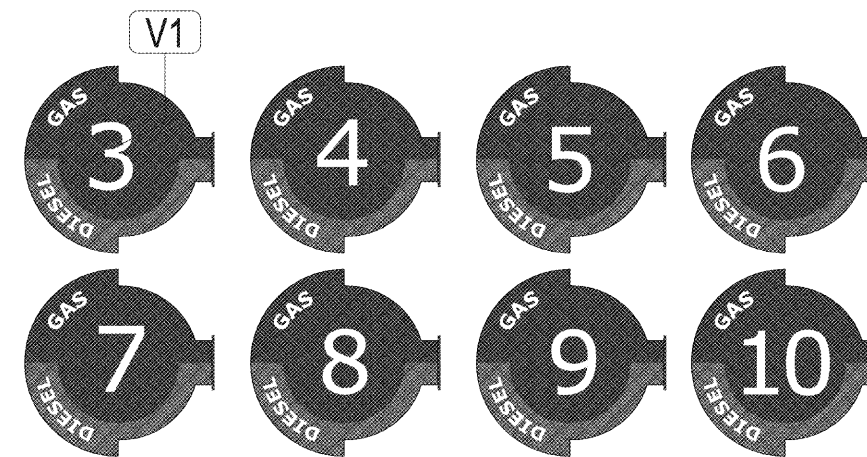

F PUMP NUMBERS (NON-ILLUMINATED) @ GAS PUMP CANOPY
 QTY: 12 (1 each)
 STANDARD SPECS - SEE COLOR SPECIFICATION LIBRARY SCALE: 1 1/2"=1'-0"

ELEVATION @ GAS PUMPS / CANOPY COLUMNS

SIDE ELEVATION DETAIL @ CANOPY COLUMN
 SCALE: 1"=1'-0"

PUMP NUMBERS (DETAIL)
 ALUMINUM FACES PAINTED RED, BLUE (GREEN: DIESEL) w/ WHITE VINYL COPY SCALE: 3"=1'-0"
 - FONT STYLE: VERDANA
 PMS 187C RED
 PMS 7468C BLUE
 PMS 377C GREEN

PUMP NUMBERS - E-FREE GAS & DIESEL
 QTY 4 (1-2 & 11-12) SCALE: 1 1/2"=1'-0"

PUMP NUMBERS - E-FREE & GAS
 QTY 8 (3 thru 10) SCALE: 1 1/2"=1'-0"
 * NOTE:
 - ALUMINUM FACES PAINTED w/ WHITE VINYL COPY
 - FONT STYLE: VERDANA

Rev #:	Req#:	Date:	Req. By:	Drawn By:	Revision Description:	Rev #:	Req#:	Date:	Req. By:	Drawn By:	Revision Description:
Original	267826	02/21/18	SG	ABP							
Rev 1	268520	03/06/18	SG	ABP	See request for details						
Rev 2	302217	08/10/18	SG	ABP	See request for details						
Rev 3	304746	10/08/18	KD	AM	Show White numbers instead of Blue on the LED gas price display on Pylon. "Ethanol Free" will remain Blue.						
Rev 4	309814	02/27/19	SG	MM	Updated Spanners and canopy page						
Rev 5											
Rev 6											