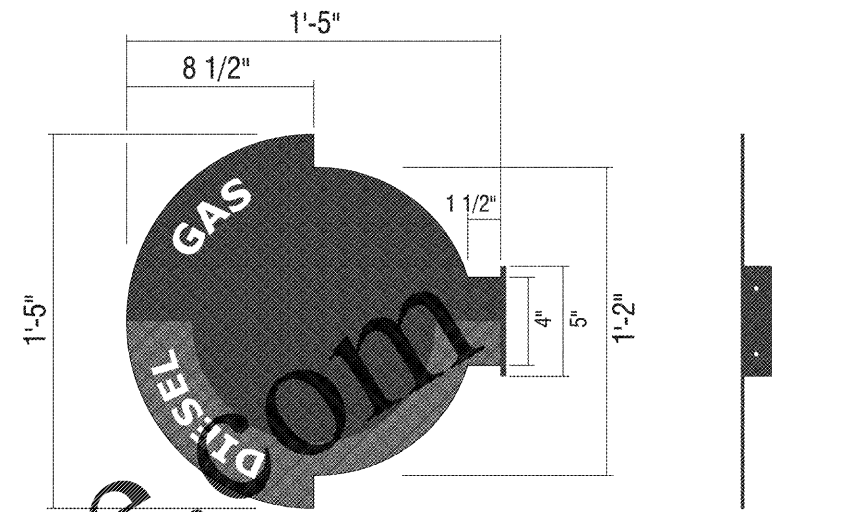

F PUMP NUMBERS (NON-ILLUMINATED) @ GAS PUMP CANOPY
 QTY: 12 (1 each)
 STANDARD SPECS - SEE COLOR SPECIFICATION LIBRARY SCALE: 1 1/2"=1'-0"

ELEVATION @ GAS PUMPS / CANOPY COLUMNS

SIDE ELEVATION DETAIL @ CANOPY COLUMN
 SCALE: 1"=1'-0"

PUMP NUMBERS (DETAIL)
 ALUMINUM FACES PAINTED RED, BLUE (GREEN: DIESEL) w/ WHITE VINYL COPY SCALE: 3"=1'-0"
 - FONT STYLE: VERDANA
 PMS 187C RED
 PMS 7468C BLUE
 PMS 377C GREEN

PUMP NUMBERS - E-FREE GAS & DIESEL
 QTY 4 (1-2 & 11-12) SCALE: 1 1/2"=1'-0"

PUMP NUMBERS - E-FREE & GAS
 QTY 8 (3 thru 10) SCALE: 1 1/2"=1'-0"
 * NOTE:
 - ALUMINUM FACES PAINTED w/ WHITE VINYL COPY
 - FONT STYLE: VERDANA

Rev #:	Req#:	Date:	Req. By:	Drawn By:	Revision Description:	Rev #:	Req#:	Date:	Req. By:	Drawn By:	Revision Description:
Original	267826	02/21/18	SG	ABP							
Rev 1	268520	03/06/18	SG	ABP	See request for details						
Rev 2	302217	08/10/18	SG	ABP	See request for details						
Rev 3	304746	10/08/18	KD	AM	Show White numbers instead of Blue on the LED gas price display on Pylon. "Ethanol Free" will remain Blue.						
Rev 4	309814	02/27/19	SG	MM	Updated Spanners and canopy page						
Rev 5											
Rev 6											