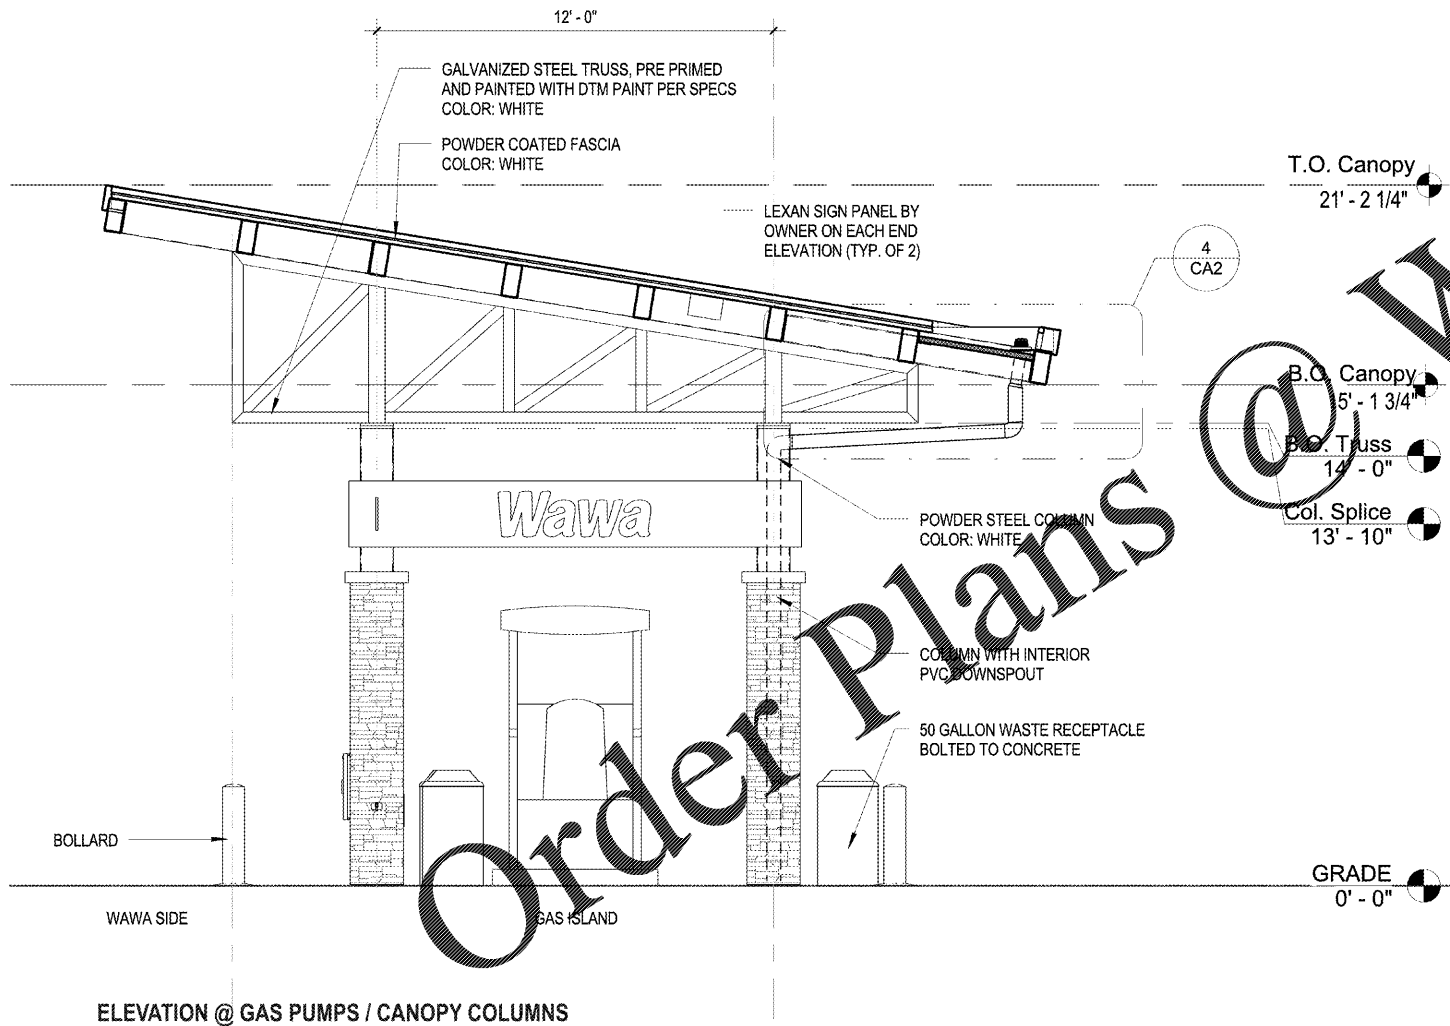

F PUMP NUMBERS (NON-ILLUMINATED) @ GAS PUMP CANOPY
 QTY: 12 (1 each)
 STANDARD SPECS - SEE COLOR SPECIFICATION LIBRARY SCALE: 1 1/2"=1'-0"

ELEVATION @ GAS PUMPS / CANOPY COLUMNS

SIDE ELEVATION DETAIL @ CANOPY COLUMN
 SCALE: 1"=1'-0"

PUMP NUMBERS (DETAIL)
 ALUMINUM FACES PAINTED RED, BLUE (GREEN: DIESEL) w/ WHITE VINYL COPY SCALE: 3"=1'-0"
 - FONT STYLE: VERDANA
 PMS 187C RED
 PMS 7468C BLUE
 PMS 377C GREEN

PUMP NUMBERS - E-FREE GAS & DIESEL
 QTY 4 (1-2 & 11-12) SCALE: 1 1/2"=1'-0"

PUMP NUMBERS - E-FREE & GAS
 QTY 8 (3 thru 10) SCALE: 1 1/2"=1'-0"
 * NOTE:
 - ALUMINUM FACES PAINTED w/ WHITE VINYL COPY
 - FONT STYLE: VERDANA

Rev #:	Req#:	Date:	Req. By:	Drawn By:	Revision Description:	Rev #:	Req#:	Date:	Req. By:	Drawn By:	Revision Description:
Original	267826	02/21/18	SG	ABP							
Rev 1	268520	03/06/18	SG	ABP	See request for details						
Rev 2	302217	08/10/18	SG	ABP	See request for details						
Rev 3	304746	10/08/18	KD	AM	Show White numbers instead of Blue on the LED gas price display on Pylon. "Ethanol Free" will remain Blue.						
Rev 4	309814	02/27/19	SG	MM	Updated Spanners and canopy page						
Rev 5											
Rev 6											