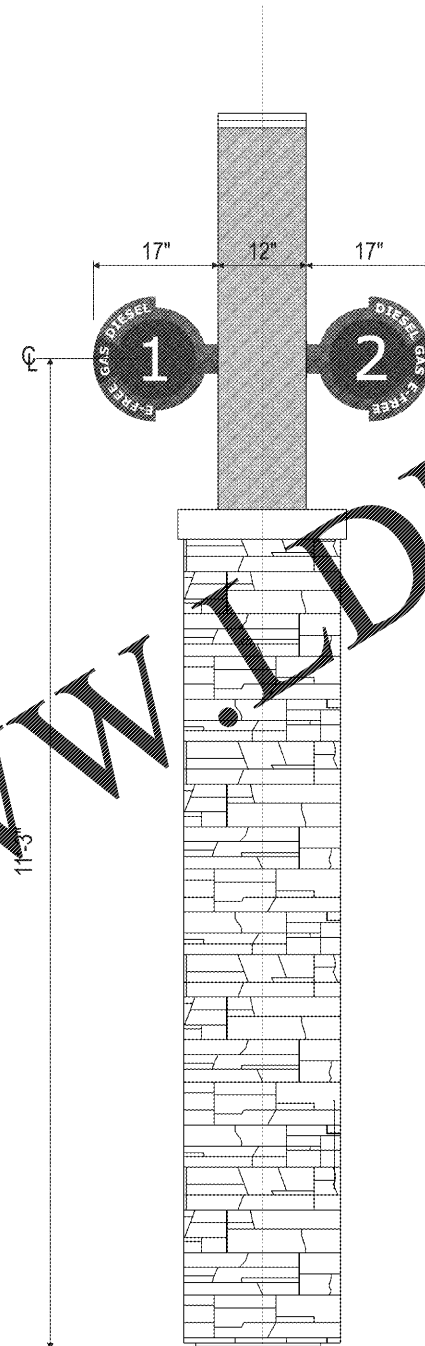

F PUMP NUMBERS (NON-ILLUMINATED) @ GAS PUMP CANOPY
 QTY: 12 (1 each)
 STANDARD SPECS - SEE COLOR SPECIFICATION LIBRARY SCALE: 1 1/2"=1'-0"

ELEVATION @ GAS PUMPS / CANOPY COLUMNS

SIDE ELEVATION DETAIL @ CANOPY COLUMN
 SCALE: 1"=1'-0"

PUMP NUMBERS (DETAIL)
 ALUMINUM FACES PAINTED RED, BLUE (GREEN: DIESEL) w/ WHITE VINYL COPY SCALE: 3"=1'-0"
 - FONT STYLE: VERDANA
 PMS 187C RED
 PMS 7468C BLUE
 PMS 377C GREEN

PUMP NUMBERS - E-FREE GAS & DIESEL
 QTY 4 (1-2 & 11-12) SCALE: 1 1/2"=1'-0"

PUMP NUMBERS - E-FREE & GAS
 QTY 8 (3 thru 10) SCALE: 1 1/2"=1'-0"
 * NOTE:
 - ALUMINUM FACES PAINTED w/ WHITE VINYL COPY
 - FONT STYLE: VERDANA

Rev #:	Req#:	Date:	Req. By:	Drawn By:	Revision Description:	Rev #:	Req#:	Date:	Req. By:	Drawn By:	Revision Description:
Original	267826	02/21/18	SG	ABP							
Rev 1	268520	03/06/18	SG	ABP	See request for details						
Rev 2	302217	08/10/18	SG	ABP	See request for details						
Rev 3	304746	10/08/18	KD	AM	Show White numbers instead of Blue on the LED gas price display on Pylon. "Ethanol Free" will remain Blue.						
Rev 4	309814	02/27/19	SG	MM	Updated Spanners and canopy page						
Rev 5											
Rev 6											