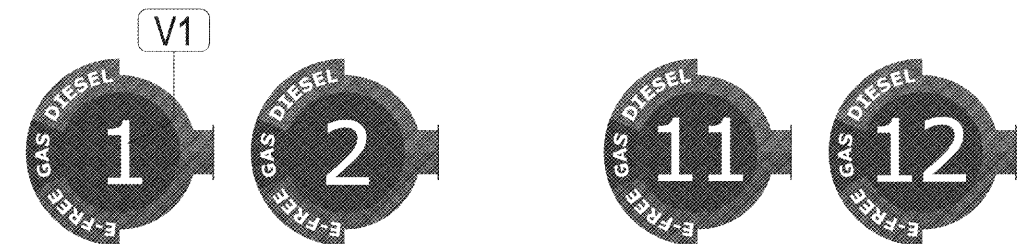

F PUMP NUMBERS (NON-ILLUMINATED) @ GAS PUMP CANOPY
 QTY: 12 (1 each)
 STANDARD SPECS - SEE COLOR SPECIFICATION LIBRARY SCALE: 1 1/2"=1'-0"

ELEVATION @ GAS PUMPS / CANOPY COLUMNS

SIDE ELEVATION DETAIL @ CANOPY COLUMN
 SCALE: 1"=1'-0"

PUMP NUMBERS (DETAIL)
 ALUMINUM FACES PAINTED RED, BLUE (GREEN: DIESEL) w/ WHITE VINYL COPY SCALE: 3"=1'-0"
 - FONT STYLE: VERDANA
 PMS 187C RED
 PMS 7468C BLUE
 PMS 377C GREEN

PUMP NUMBERS - E-FREE GAS & DIESEL
 QTY 4 (1-2 & 11-12) SCALE: 1 1/2"=1'-0"

PUMP NUMBERS - E-FREE & GAS
 QTY 8 (3 thru 10) SCALE: 1 1/2"=1'-0"
 * NOTE:
 - ALUMINUM FACES PAINTED w/ WHITE VINYL COPY
 - FONT STYLE: VERDANA

Rev #:	Req#:	Date:	Req. By:	Drawn By:	Revision Description:	Rev #:	Req#:	Date:	Req. By:	Drawn By:	Revision Description:
Original	267826	02/21/18	SG	ABP							
Rev 1	268520	03/06/18	SG	ABP	See request for details						
Rev 2	302217	08/10/18	SG	ABP	See request for details						
Rev 3	304746	10/08/18	KD	AM	Show White numbers instead of Blue on the LED gas price display on Pylon. "Ethanol Free" will remain Blue.						
Rev 4	309814	02/27/19	SG	MM	Updated Spanners and canopy page						
Rev 5											
Rev 6											