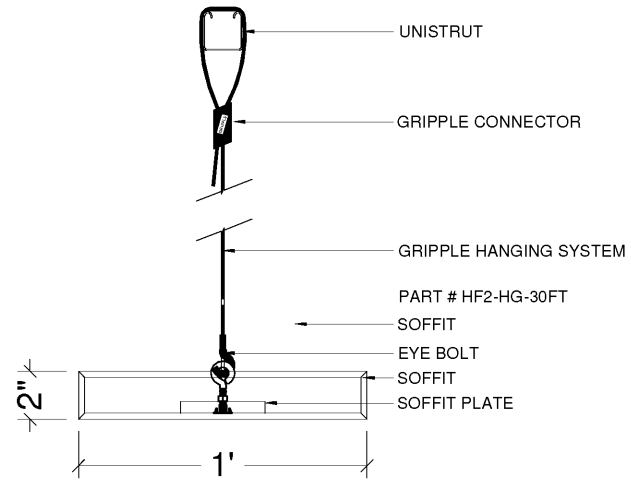

* Low Profile Trellis / Pergola Design

① Gripple Airplane Wire for Low Profile Trellis
1 1/2" = 1'-0"

② Overview

③ Trellis
1/4" = 1'-0"

SEATING Concepts
125 Connell Ave
Rockdale, IL 60436
www.seating-concepts.com
T: 815.730.7980
F: 815.730.7969

SHEET TITLE: Soffit Details - Trellis
ID-12.1

11 x 17 SIZE FORMAT