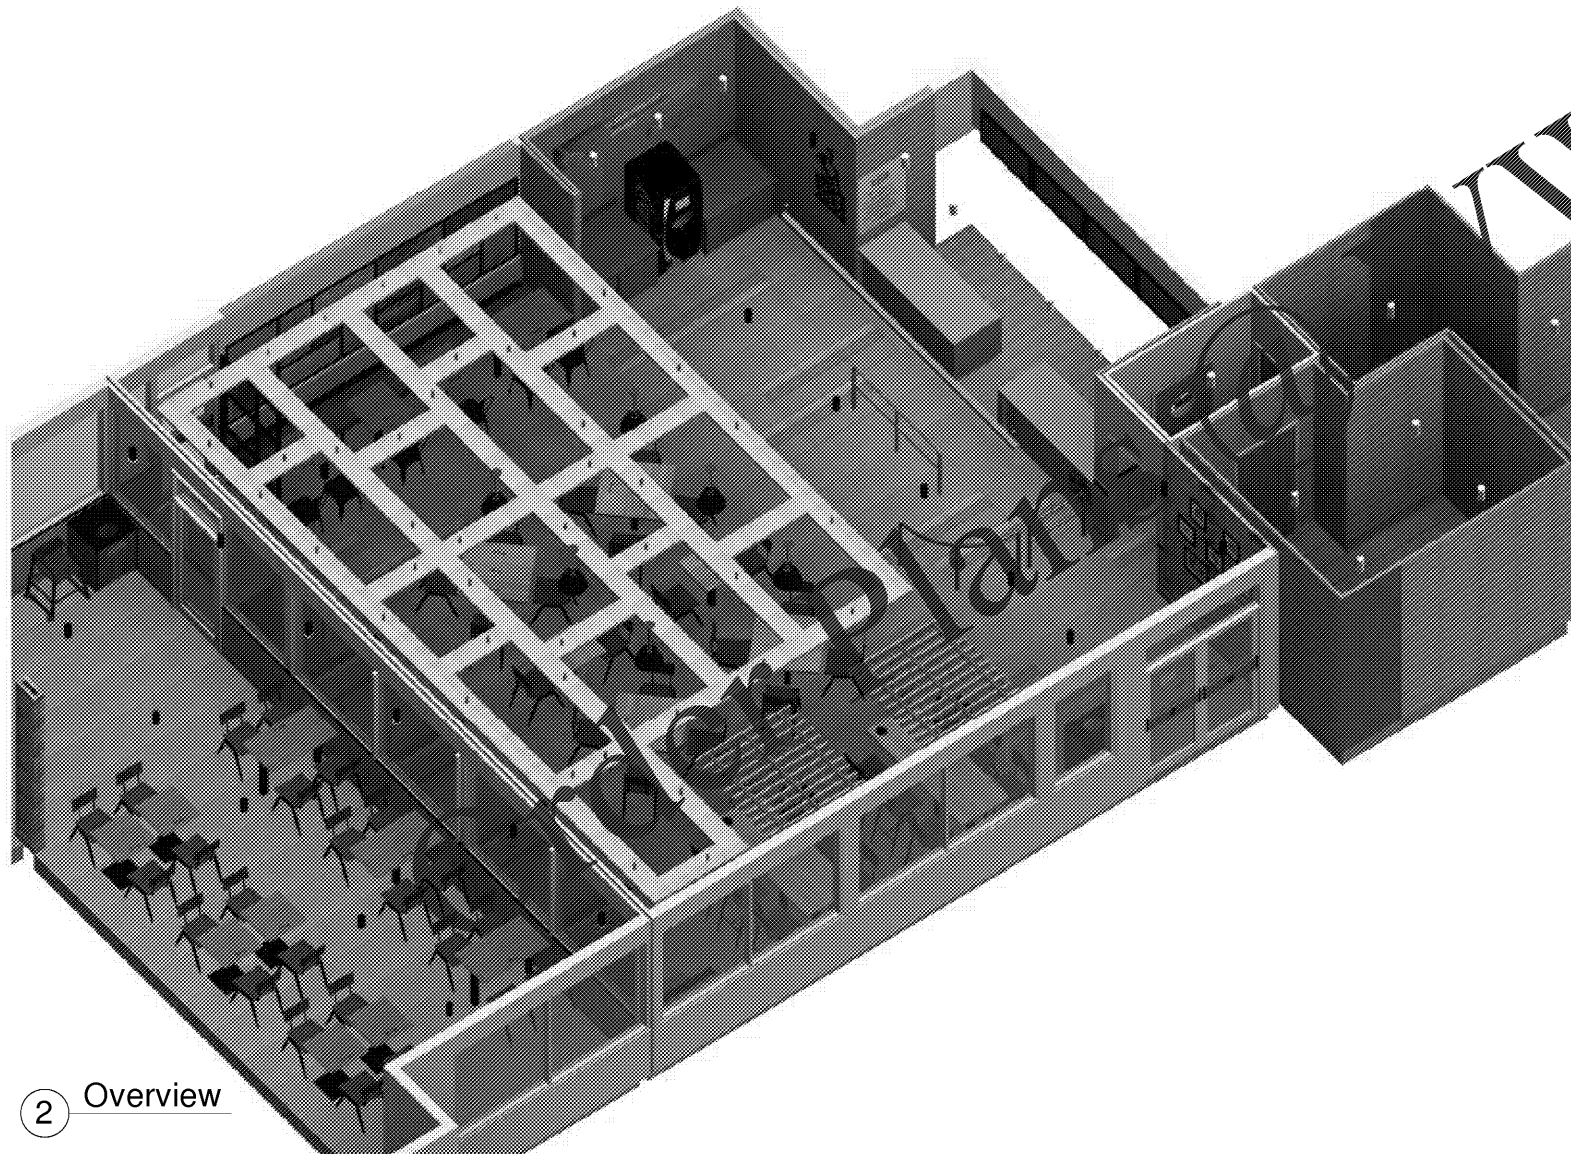

* Low Profile Trellis / Pergola Design

① Gripple Airplane Wire for Low Profile Trellis
1 1/2" = 1'-0"

② Overview

③ Trellis
1/4" = 1'-0"

SEATING Concepts
125 Connell Ave
Rockdale, IL 60436
www.seating-concepts.com
T: 815.730.7980
F: 815.730.7969

SHEET TITLE: Soffit Details - Trellis
ID-12.1

11 x 17 SIZE FORMAT