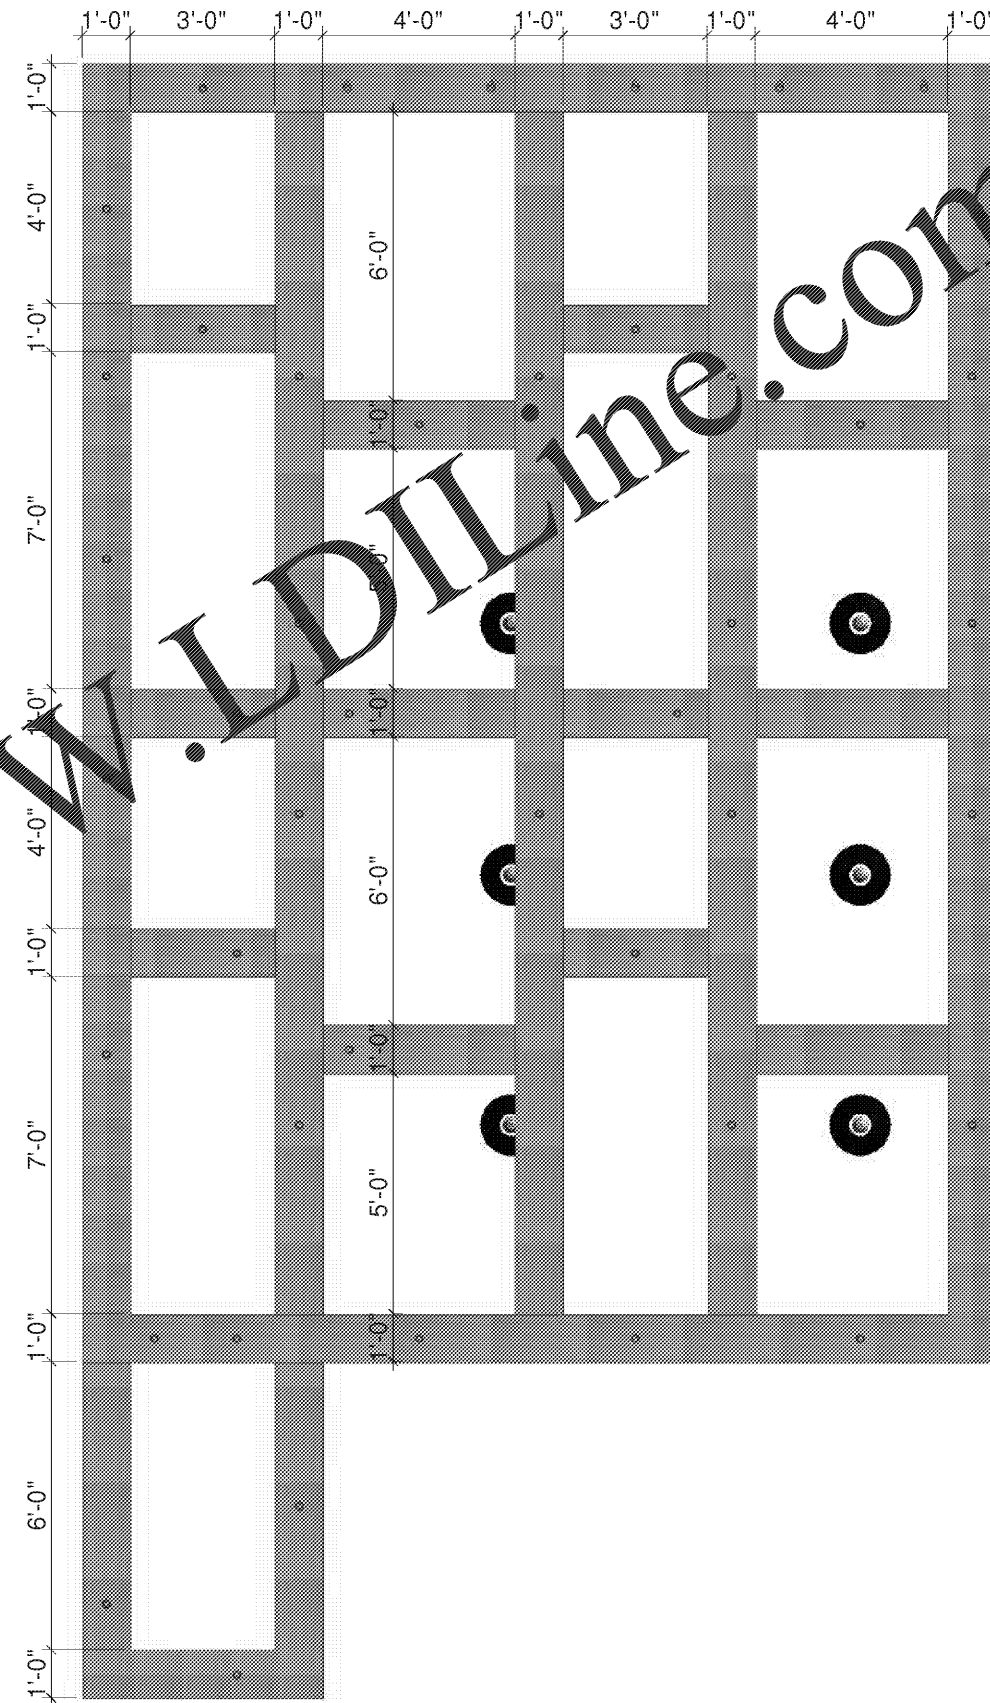

* Low Profile Trellis / Pergola Design

① Gripple Airplane Wire for Low Profile Trellis
1 1/2" = 1'-0"

② Overview

③ Trellis
1/4" = 1'-0"

SEATING Concepts
125 Connell Ave
Rockdale, IL 60436
www.seating-concepts.com
T: 815.730.7980
F: 815.730.7969

SHEET TITLE: Soffit Details - Trellis
ID-12.1

11 x 17 SIZE FORMAT