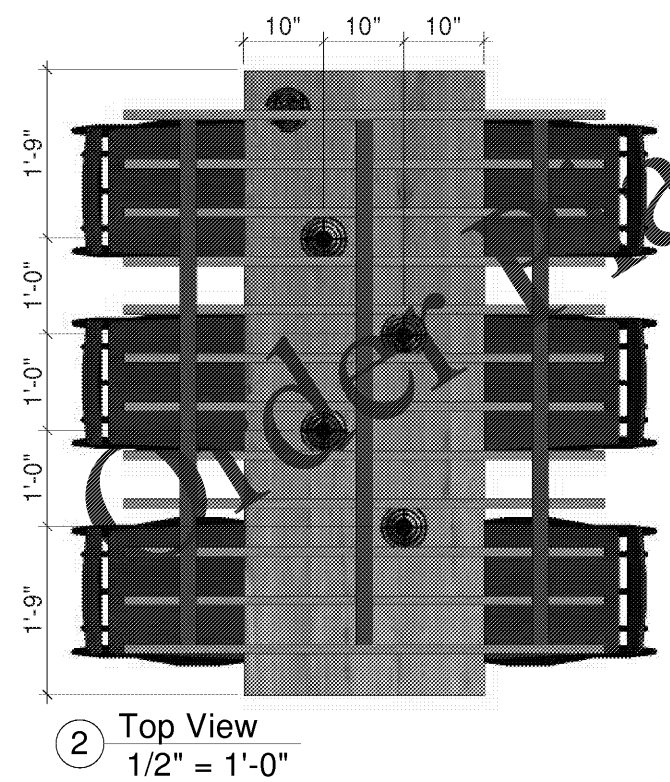

* Low Profile Trellis / Pergola Design

SEATING Concepts
125 Connell Ave
Rockdale, IL 60436
www.seating-concepts.com
T: 815.730.7980
F: 815.730.7969

This drawing contains proprietary information by Seating Concepts. Unauthorized use or reproduction is prohibited without expressed consent of Seating Concepts.

Project Contacts:
Please contact one of the following Seating Concepts team members to address any concerns you may have:

Customer Service: 815.730.7980
Ken Hibben - Manager x 2253
Cheri Salamon x 2224
Lorna Cullison x 2246
Krista Bagley x 2219

Interior Design: 815.730.7980
Samantha Uthe - Manager x 2251
Rita Gear x 2235
Deborah Paulik x 2262
Tyler Rodgers x 2211

PROJECT: Garden Grill
LOCATION: Snellville, GA
ADDRESS: 3580 Centerville Hwy
STORE #: 14210
DESIGNER: Tyler Rodgers
CSR: --
SALES MANAGER: Jeff Allison

START DATE: 3-5-19

REVISION HISTORY			
DATE	#	DESCRIPTION	XY
04-19-19	1	revise floor tile per BKC	TR

SHEET TITLE: Soffit Details - Pergola

ID-12.0
11 x 17 SIZE FORMAT