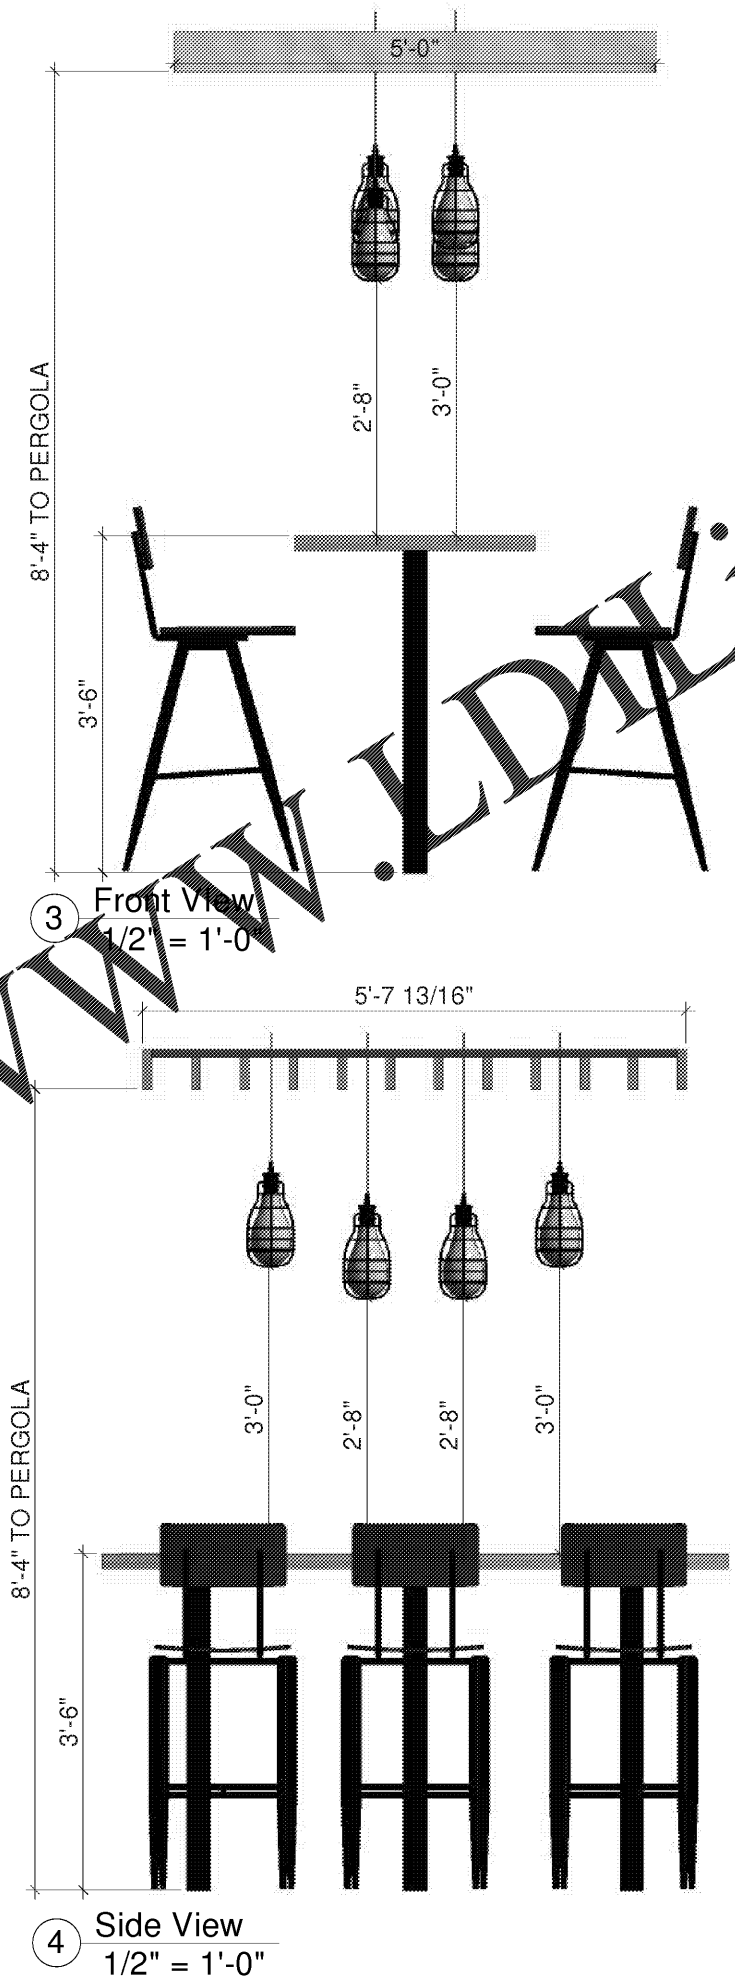

* Low Profile Trellis / Pergola Design

SEATING Concepts
 125 Connell Ave
 Rockdale, IL 60436
www.seating-concepts.com
 T: 815.730.7980
 F: 815.730.7969

This drawing contains proprietary information by Seating Concepts. Unauthorized use or reproduction is prohibited without expressed consent of Seating Concepts.

START DATE: 3-5-19

REVISION HISTORY			
DATE	#	DESCRIPTION	XY
04-19-19	1	revise floor tile per BKC	TR

SHEET TITLE: Soffit Details - Pergola

ID-12.0
 11 x 17 SIZE FORMAT