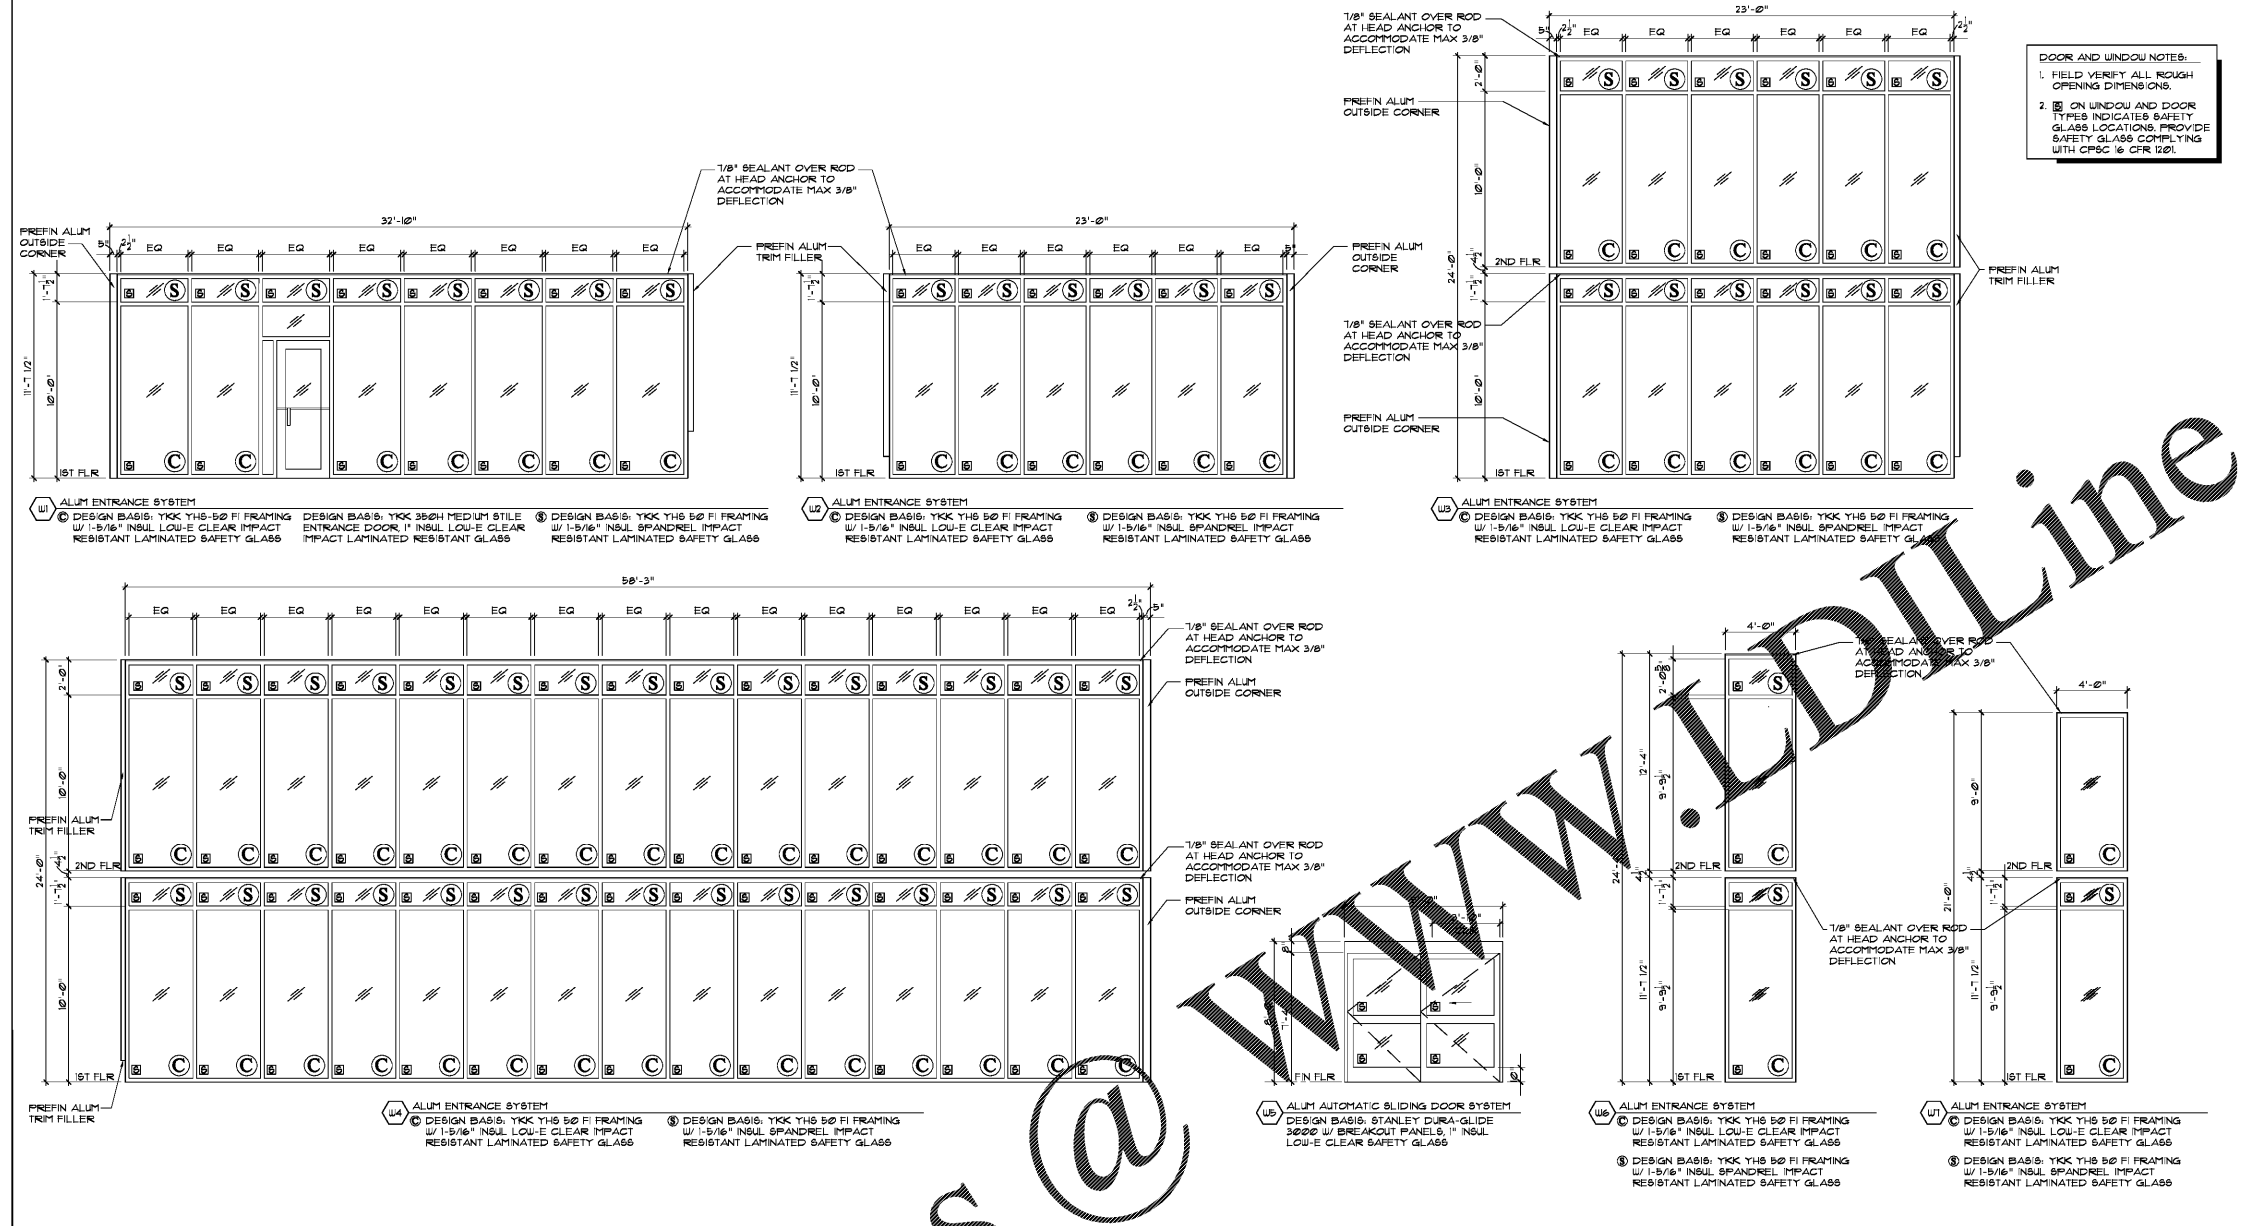

WINDOW TYPES

Order Plans @

WWW.LDLINE.com

Life Storage #357
115 S. Arrowhead Dr.
Montgomery, AL 36117

ISSUE FOR CONSTRUCTION REVISIONS:

PROJECT NUMBER: 201840
DATE: 4-8-19

SHEET NUMBER: A7.2