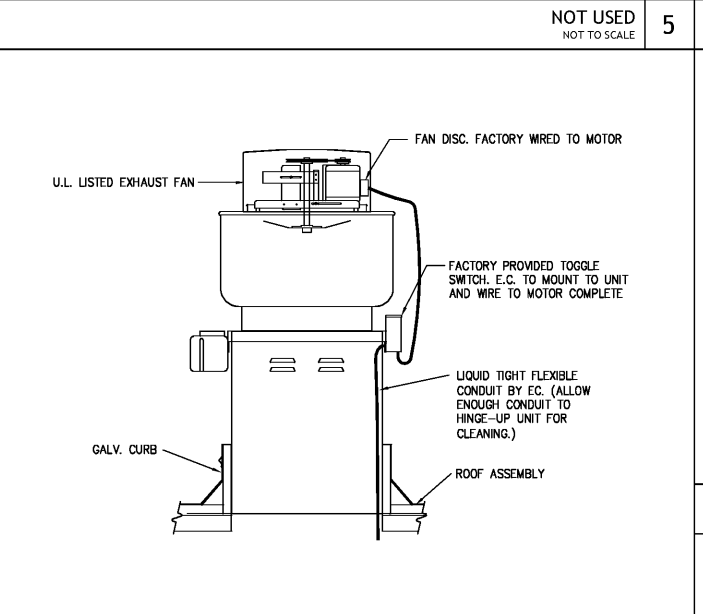

LIGHTING CONTROL DIAGRAM 1 NOT TO SCALE

LIGHTING CONTROL DIAGRAM 2 NOT TO SCALE

THERMOSTAT WIRING DIAGRAM 3 NOT TO SCALE

DEDICATED ISOLATED GROUND SCHEMATIC 4 NOT TO SCALE

NOT USED 5 NOT TO SCALE

ANSUL PULL STATION DETAIL 6 NOT TO SCALE

EXHAUST FAN ELECTRICAL CONNECTION DETAIL 8 NOT TO SCALE

EMERGENCY LIGHTING WIRING DIAGRAM 9 NOT TO SCALE

Order Plans

NOT USED 7 NOT TO SCALE