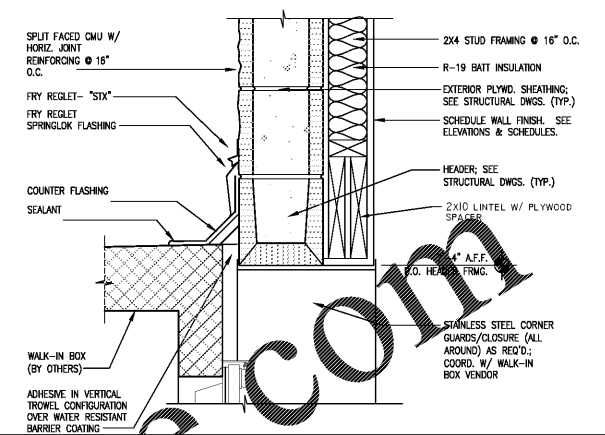

NO. ISSUE DATE
PERMIT SET
04/15/2019

DRAWING NUMBER
ENLRGD WALK-IN
PLAN & DETAILS

A500
ISSUED FOR CONSTRUCTION

3 WALK-IN HEAD @ BLDG.
SCALE: 1/2"=1'-0"

5 WALK-IN SILL DETAIL
SCALE: 1/2"=1'-0"

4 WALK-IN EDGE DETAIL
SCALE: 1/2"=1'-0"