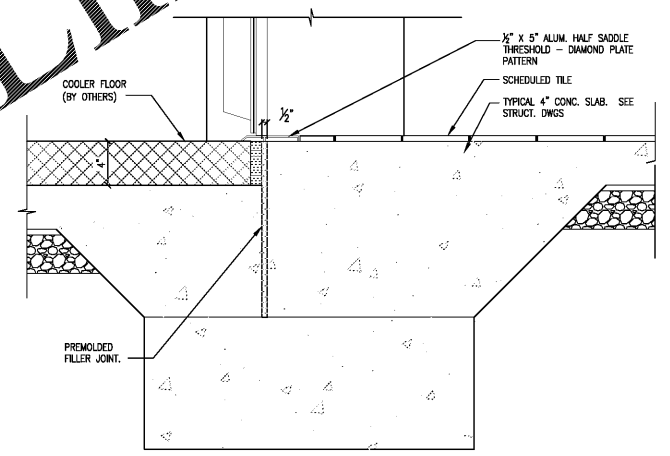

NO. ISSUE DATE
PERMIT SET
04/15/2019

DRAWING NUMBER
ENLRGD WALK-IN
PLAN & DETAILS

A500
ISSUED FOR CONSTRUCTION

3 WALK-IN HEAD @ BLDG.
SCALE: 1/2"=1'-0"

5 WALK-IN SILL DETAIL
SCALE: 1/2"=1'-0"

4 WALK-IN EDGE DETAIL
SCALE: 1/2"=1'-0"

6 WALK-IN SIDE @ BLDG. (LOW)
SCALE: 1/2"=1'-0"

6 WALK-IN SIDE @ BLDG. (HIGH)
SCALE: 1/2"=1'-0"

1 ENLARGED PLAN - WALK IN
SCALE: 1/2"=1'-0"

2 NOT USED
SCALE: N.T.S.

Order Plans @

WWW.LDILLING.COM