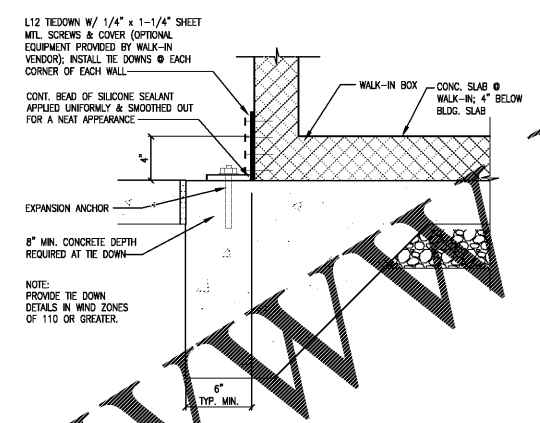

NO. ISSUE DATE
PERMIT SET
04/15/2019

DRAWING NUMBER
ENLRGD WALK-IN
PLAN & DETAILS

A500
ISSUED FOR CONSTRUCTION

3 WALK-IN HEAD @ BLDG.
SCALE: 1/2"=1'-0"

5 WALK-IN SILL DETAIL
SCALE: 1/2"=1'-0"

4 WALK-IN EDGE DETAIL
SCALE: 1/2"=1'-0"

6 WALK-IN SIDE @ BLDG. (LOW)
SCALE: 1/2"=1'-0"

6 WALK-IN SIDE @ BLDG. (HIGH)
SCALE: 1/2"=1'-0"

1 ENLARGED PLAN - WALK IN
SCALE: 1/2"=1'-0"

2 NOT USED
SCALE: N.T.S.

Order Plans @

WWW.LDILLING.COM