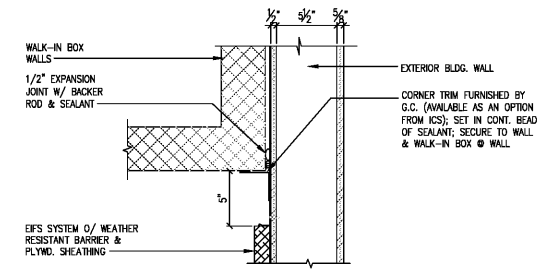

NO. ISSUE DATE
PERMIT SET
04/15/2019

DRAWING NUMBER
ENLRGD WALK-IN
PLAN & DETAILS

A500
ISSUED FOR CONSTRUCTION

3 WALK-IN HEAD @ BLDG.
SCALE: 1/2"=1'-0"

5 WALK-IN SILL DETAIL
SCALE: 1/2"=1'-0"

4 WALK-IN EDGE DETAIL
SCALE: 1/2"=1'-0"

6 WALK-IN SIDE @ BLDG. (LOW)
SCALE: 1/2"=1'-0"

6 WALK-IN SIDE @ BLDG. (HIGH)
SCALE: 1/2"=1'-0"

1 ENLARGED PLAN - WALK IN
SCALE: 1/2"=1'-0"

2 NOT USED
SCALE: N.T.S.

Order Plans @

WWW.LDILLING.COM