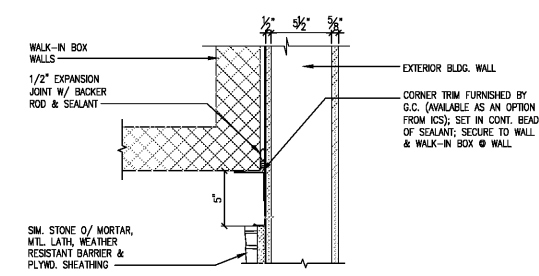

NO. ISSUE DATE
PERMIT SET
04/15/2019

DRAWING NUMBER
ENLRGD WALK-IN
PLAN & DETAILS

A500
ISSUED FOR CONSTRUCTION

3 WALK-IN HEAD @ BLDG.
SCALE: 1/2"=1'-0"

5 WALK-IN SILL DETAIL
SCALE: 1/2"=1'-0"

4 WALK-IN EDGE DETAIL
SCALE: 1/2"=1'-0"

6 WALK-IN SIDE @ BLDG. (LOW)
SCALE: 1/2"=1'-0"

6 WALK-IN SIDE @ BLDG. (HIGH)
SCALE: 1/2"=1'-0"

1 ENLARGED PLAN - WALK IN
SCALE: 1/2"=1'-0"

2 NOT USED
SCALE: N.T.S.

Order Plans @

WWW.LDILLING.COM