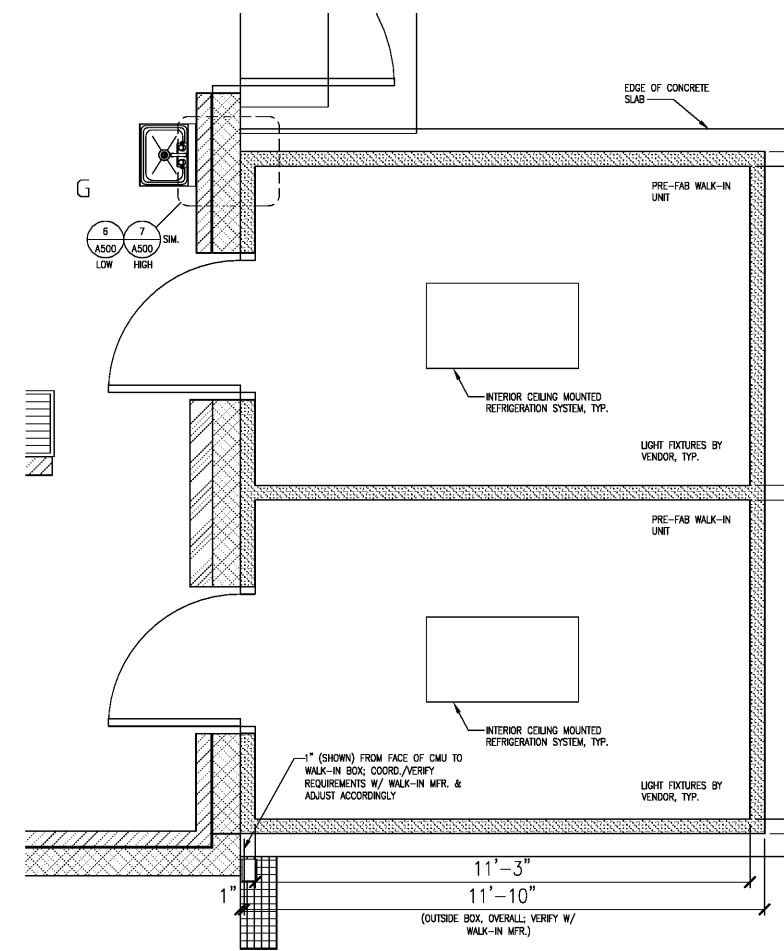

NO. ISSUE DATE
PERMIT SET
04/15/2019

DRAWING NUMBER
ENLRGD WALK-IN
PLAN & DETAILS

A500
ISSUED FOR CONSTRUCTION

3 WALK-IN HEAD @ BLDG.
SCALE: 1/2"=1'-0"

5 WALK-IN SILL DETAIL
SCALE: 1/2"=1'-0"

4 WALK-IN EDGE DETAIL
SCALE: 1/2"=1'-0"

6 WALK-IN SIDE @ BLDG. (LOW)
SCALE: 1/2"=1'-0"

6 WALK-IN SIDE @ BLDG. (HIGH)
SCALE: 1/2"=1'-0"

1 ENLARGED PLAN - WALK IN
SCALE: 1/2"=1'-0"

2 NOT USED
SCALE: N.T.S.

Order Plans @

WWW.LDILLING.COM