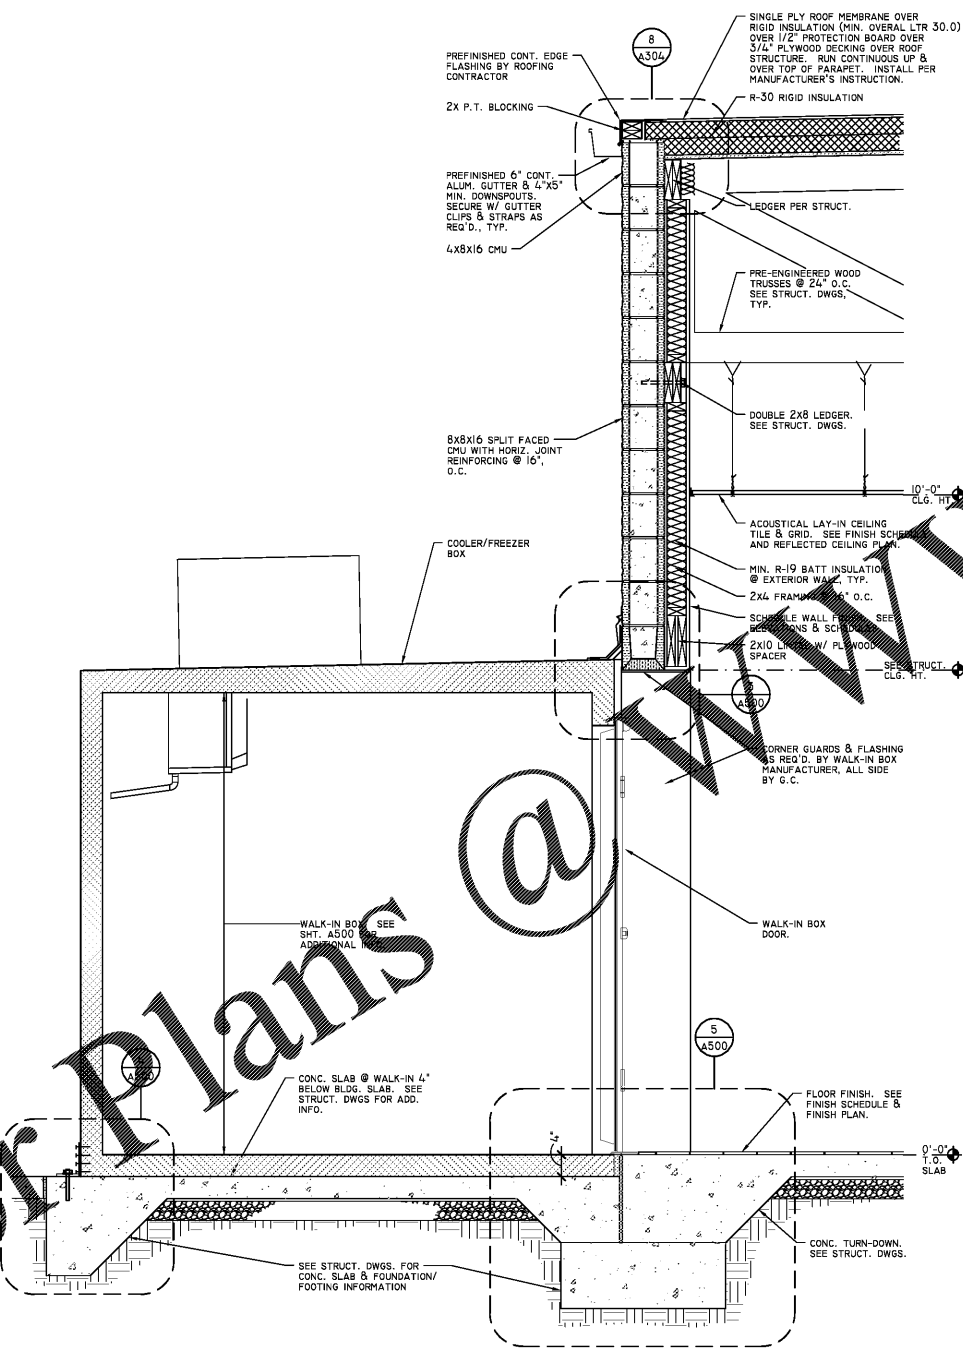

NO. ISSUE DATE
PERMIT SET
04/15/2019

DRAWING NUMBER

A302

1 WALL SECTION
SCALE: 3/4"=1'-0"

2 WALL SECTION
SCALE: 3/4"=1'-0"

3 WALL SECTION
SCALE: 3/4"=1'-0"

SHEET TITLE
WALL SECTIONS