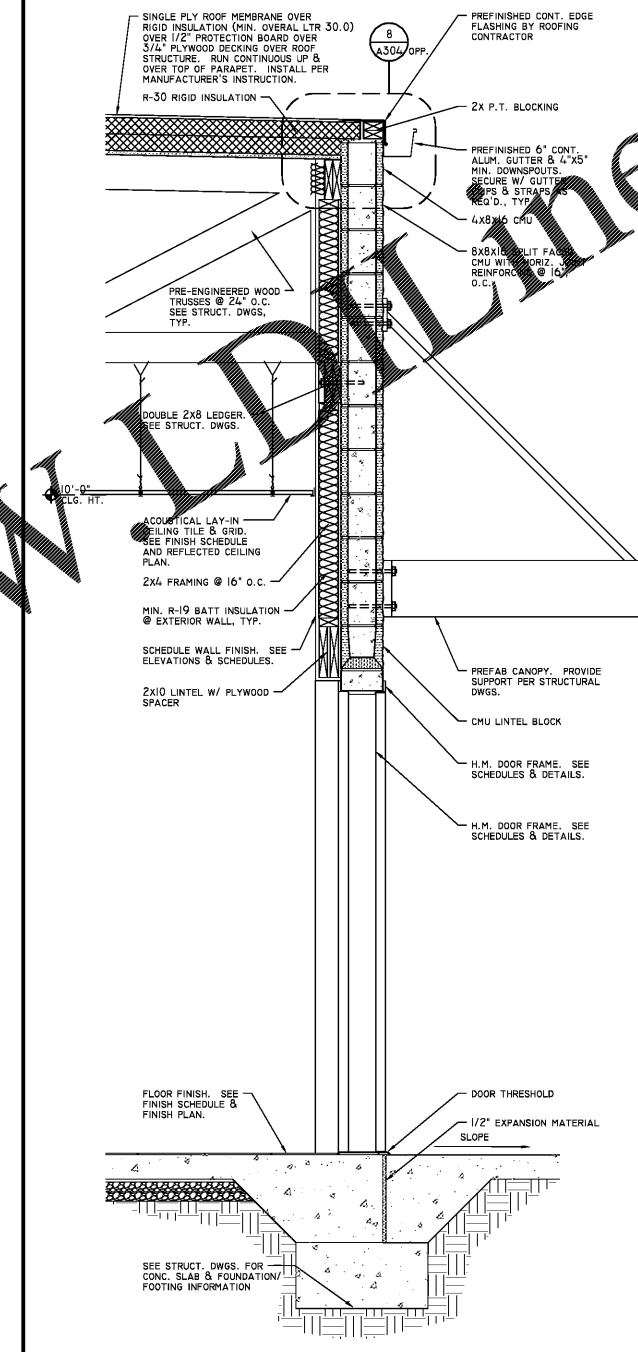

NO. ISSUE DATE
PERMIT SET
04/15/2019

DRAWING NUMBER

A302

1 WALL SECTION
SCALE: 3/4"=1'-0"

2 WALL SECTION
SCALE: 3/4"=1'-0"

3 WALL SECTION
SCALE: 3/4"=1'-0"

SHEET TITLE
WALL SECTIONS