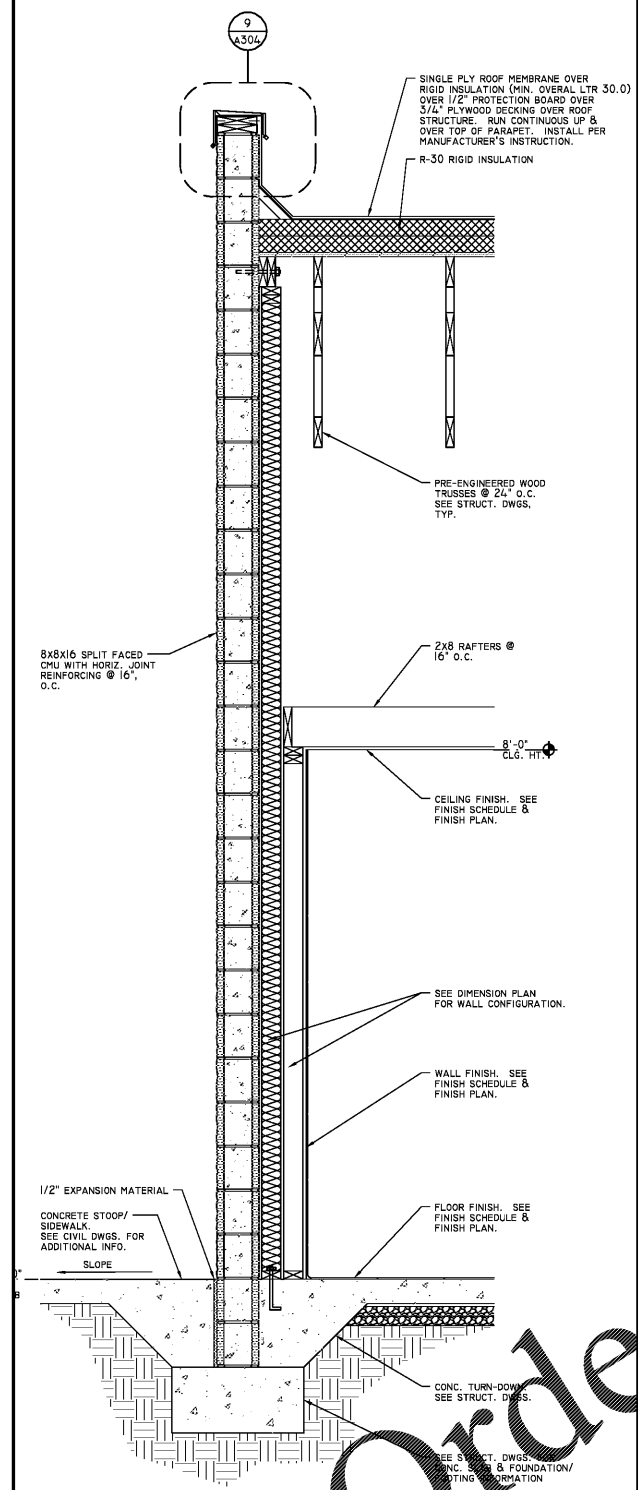

NO. ISSUE DATE
PERMIT SET
04/15/2019

DRAWING NUMBER

A302

1 WALL SECTION
SCALE: 3/4"=1'-0"

2 WALL SECTION
SCALE: 3/4"=1'-0"

3 WALL SECTION
SCALE: 3/4"=1'-0"

SHEET TITLE
WALL SECTIONS