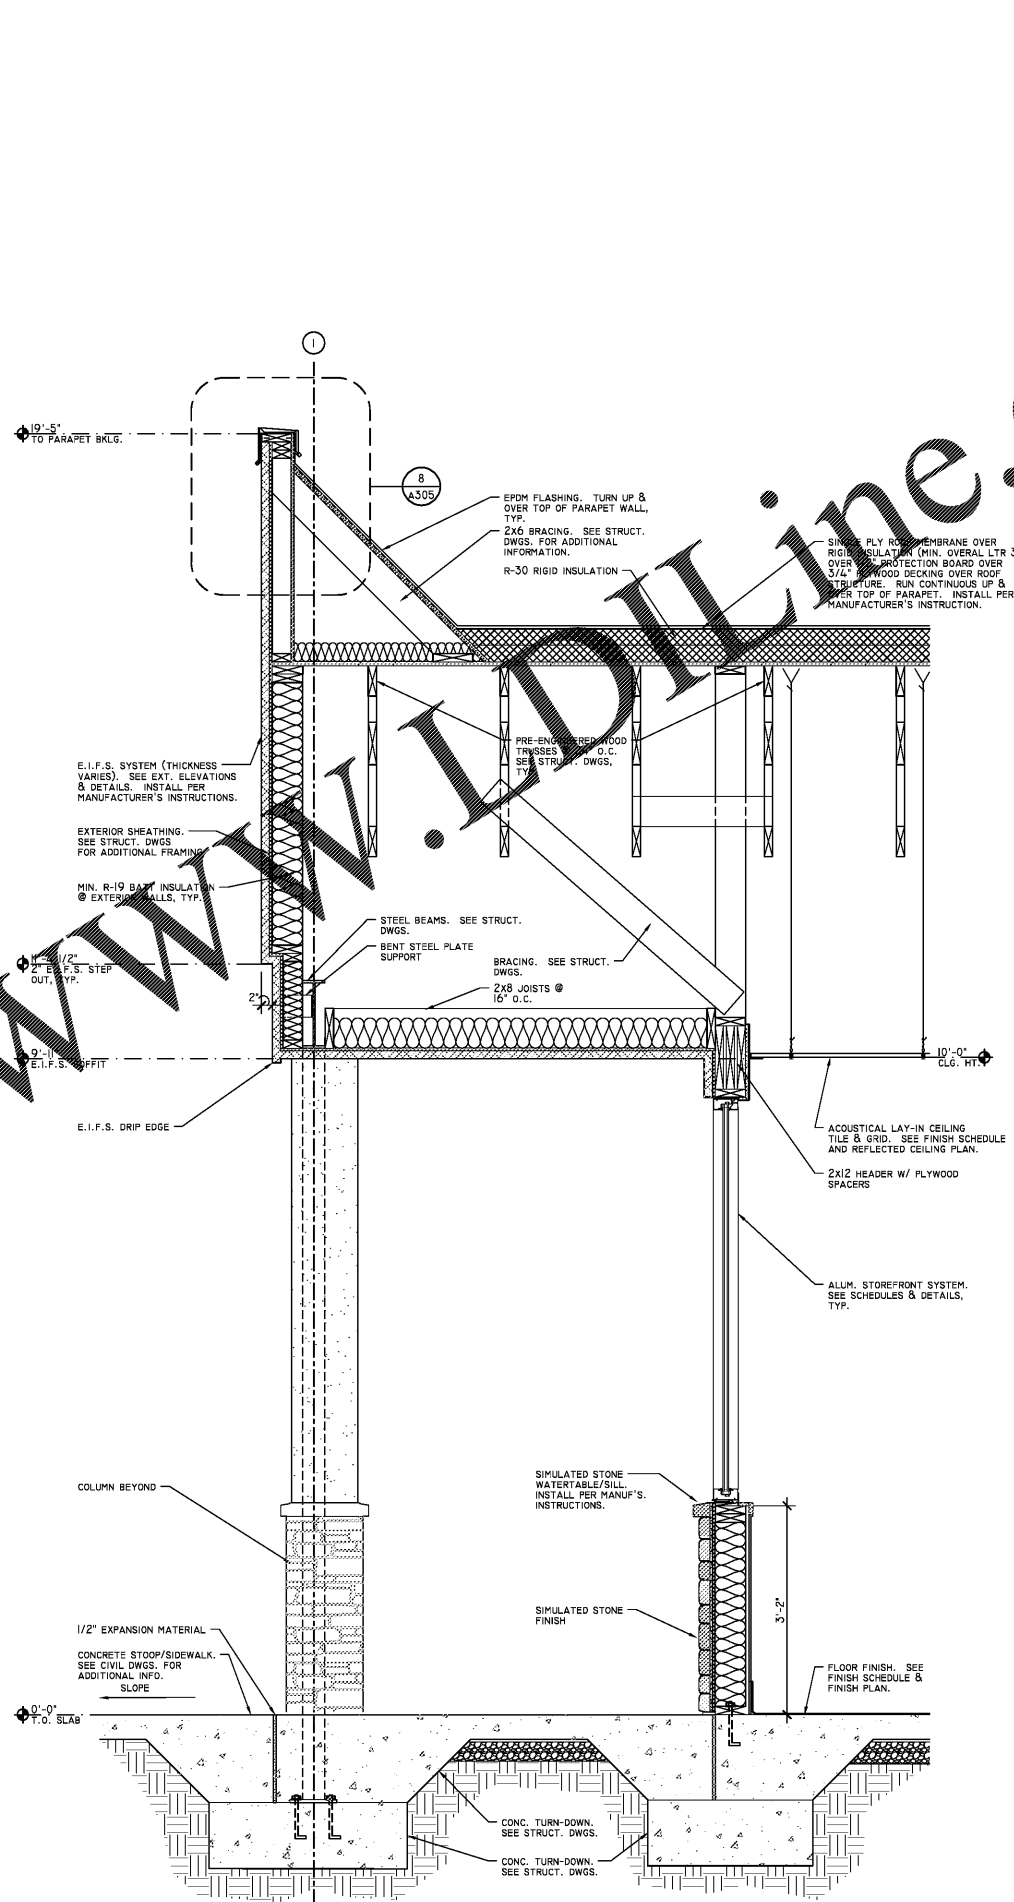

NO.	ISSUE DATE
	PERMIT SET 04/15/2019

DRAWING NUMBER

A301

WWW.IDLINE.COM

1 WALL SECTION  
 SCALE: 3/4"=1'-0"

2 WALL SECTION  
 SCALE: 3/4"=1'-0"

2 COLUMN SECTION  
 SCALE: 3/4"=1'-0"

SHEET TITLE  
 WALL SECTIONS