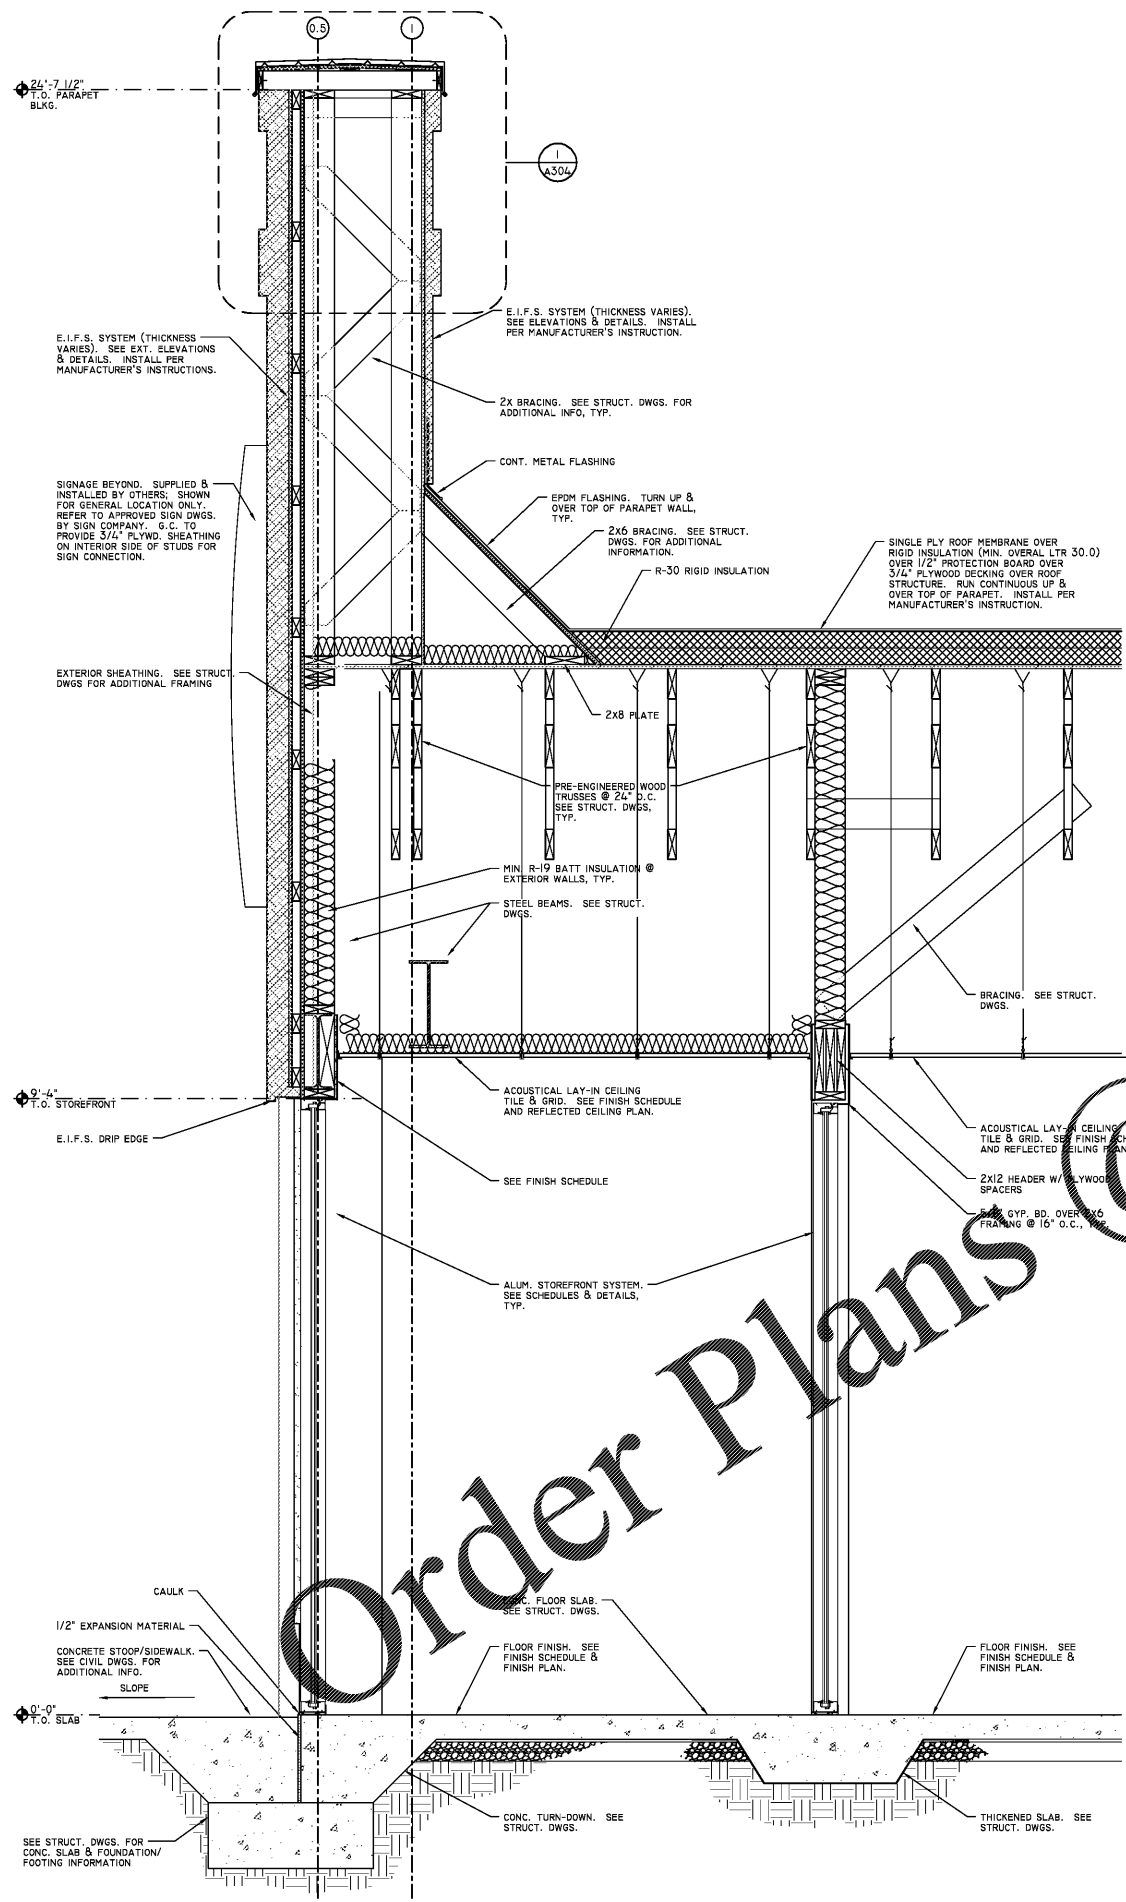

NO.	ISSUE DATE
	PERMIT SET 04/15/2019

DRAWING NUMBER

A301

WWW.IDLINE.COM

1 WALL SECTION  
 SCALE: 3/4"=1'-0"

2 WALL SECTION  
 SCALE: 3/4"=1'-0"

2 COLUMN SECTION  
 SCALE: 3/4"=1'-0"

SHEET TITLE  
 WALL SECTIONS