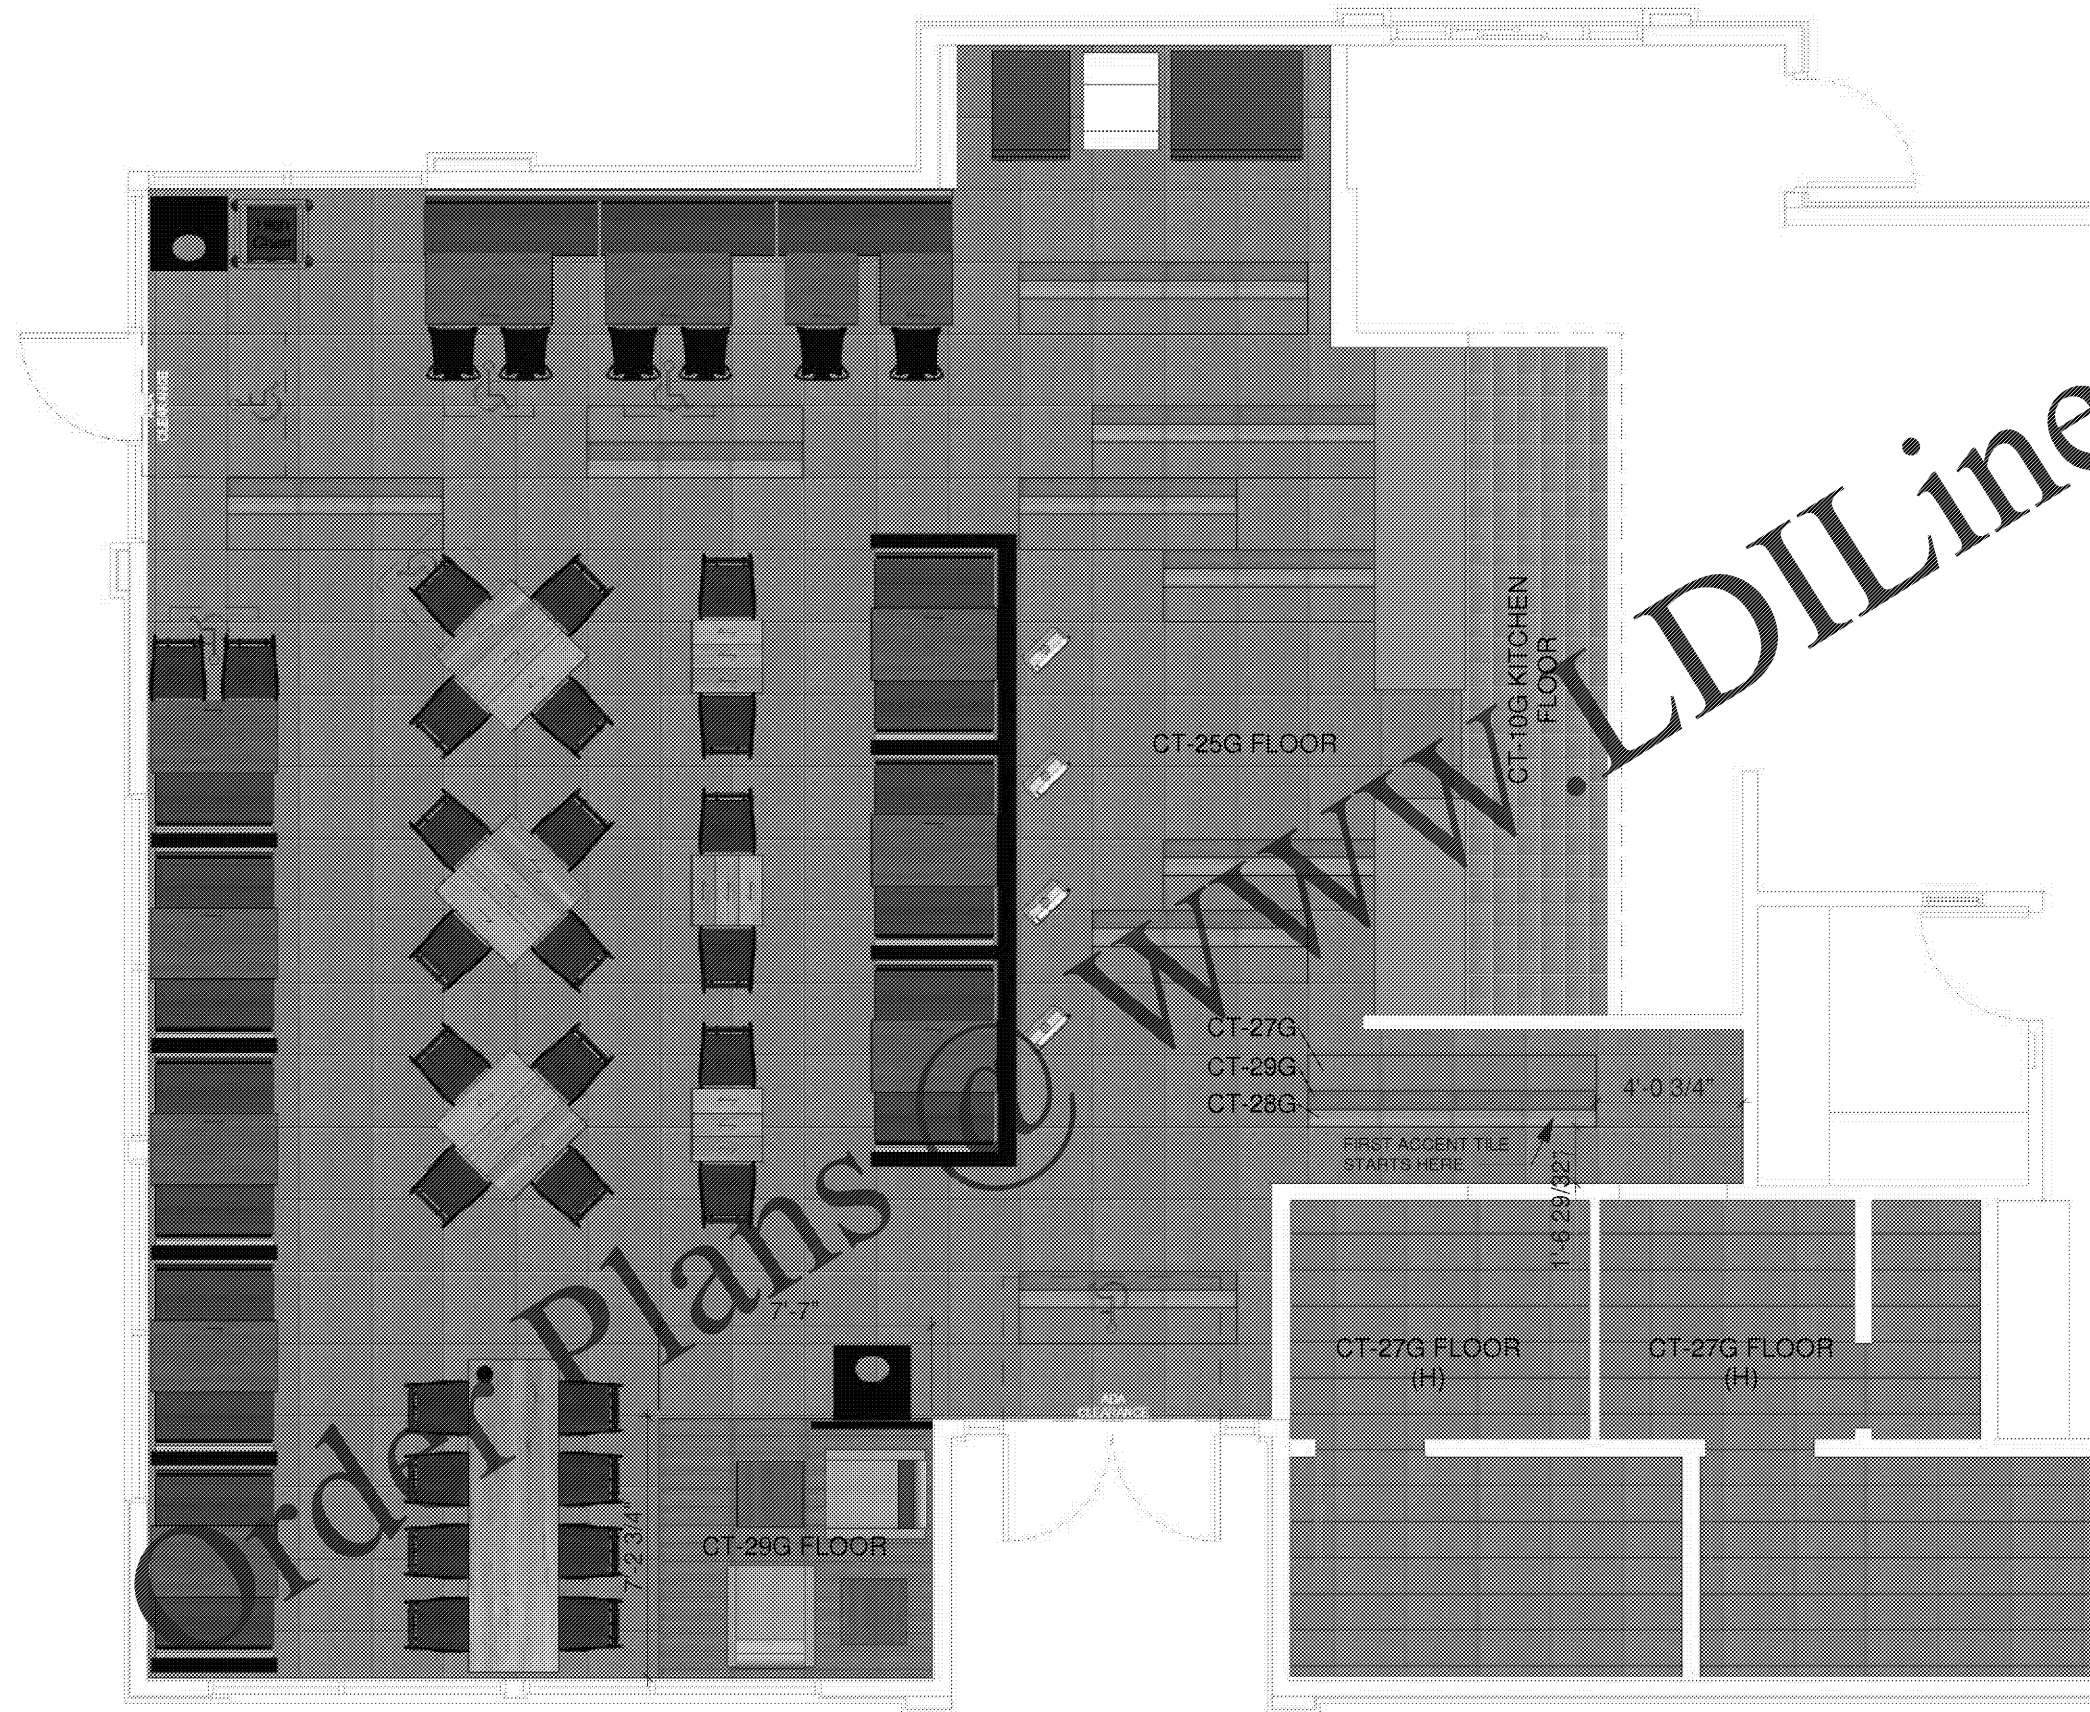

REVISION HISTORY			
DATE	#	DESCRIPTION	XY
4-5-19	1	Revised Wall Legend	TR

SHEET TITLE: Flooring Layout

ID-5.0

11 x 17 SIZE FORMAT

① Flooring Layout
3/16" = 1'-0"