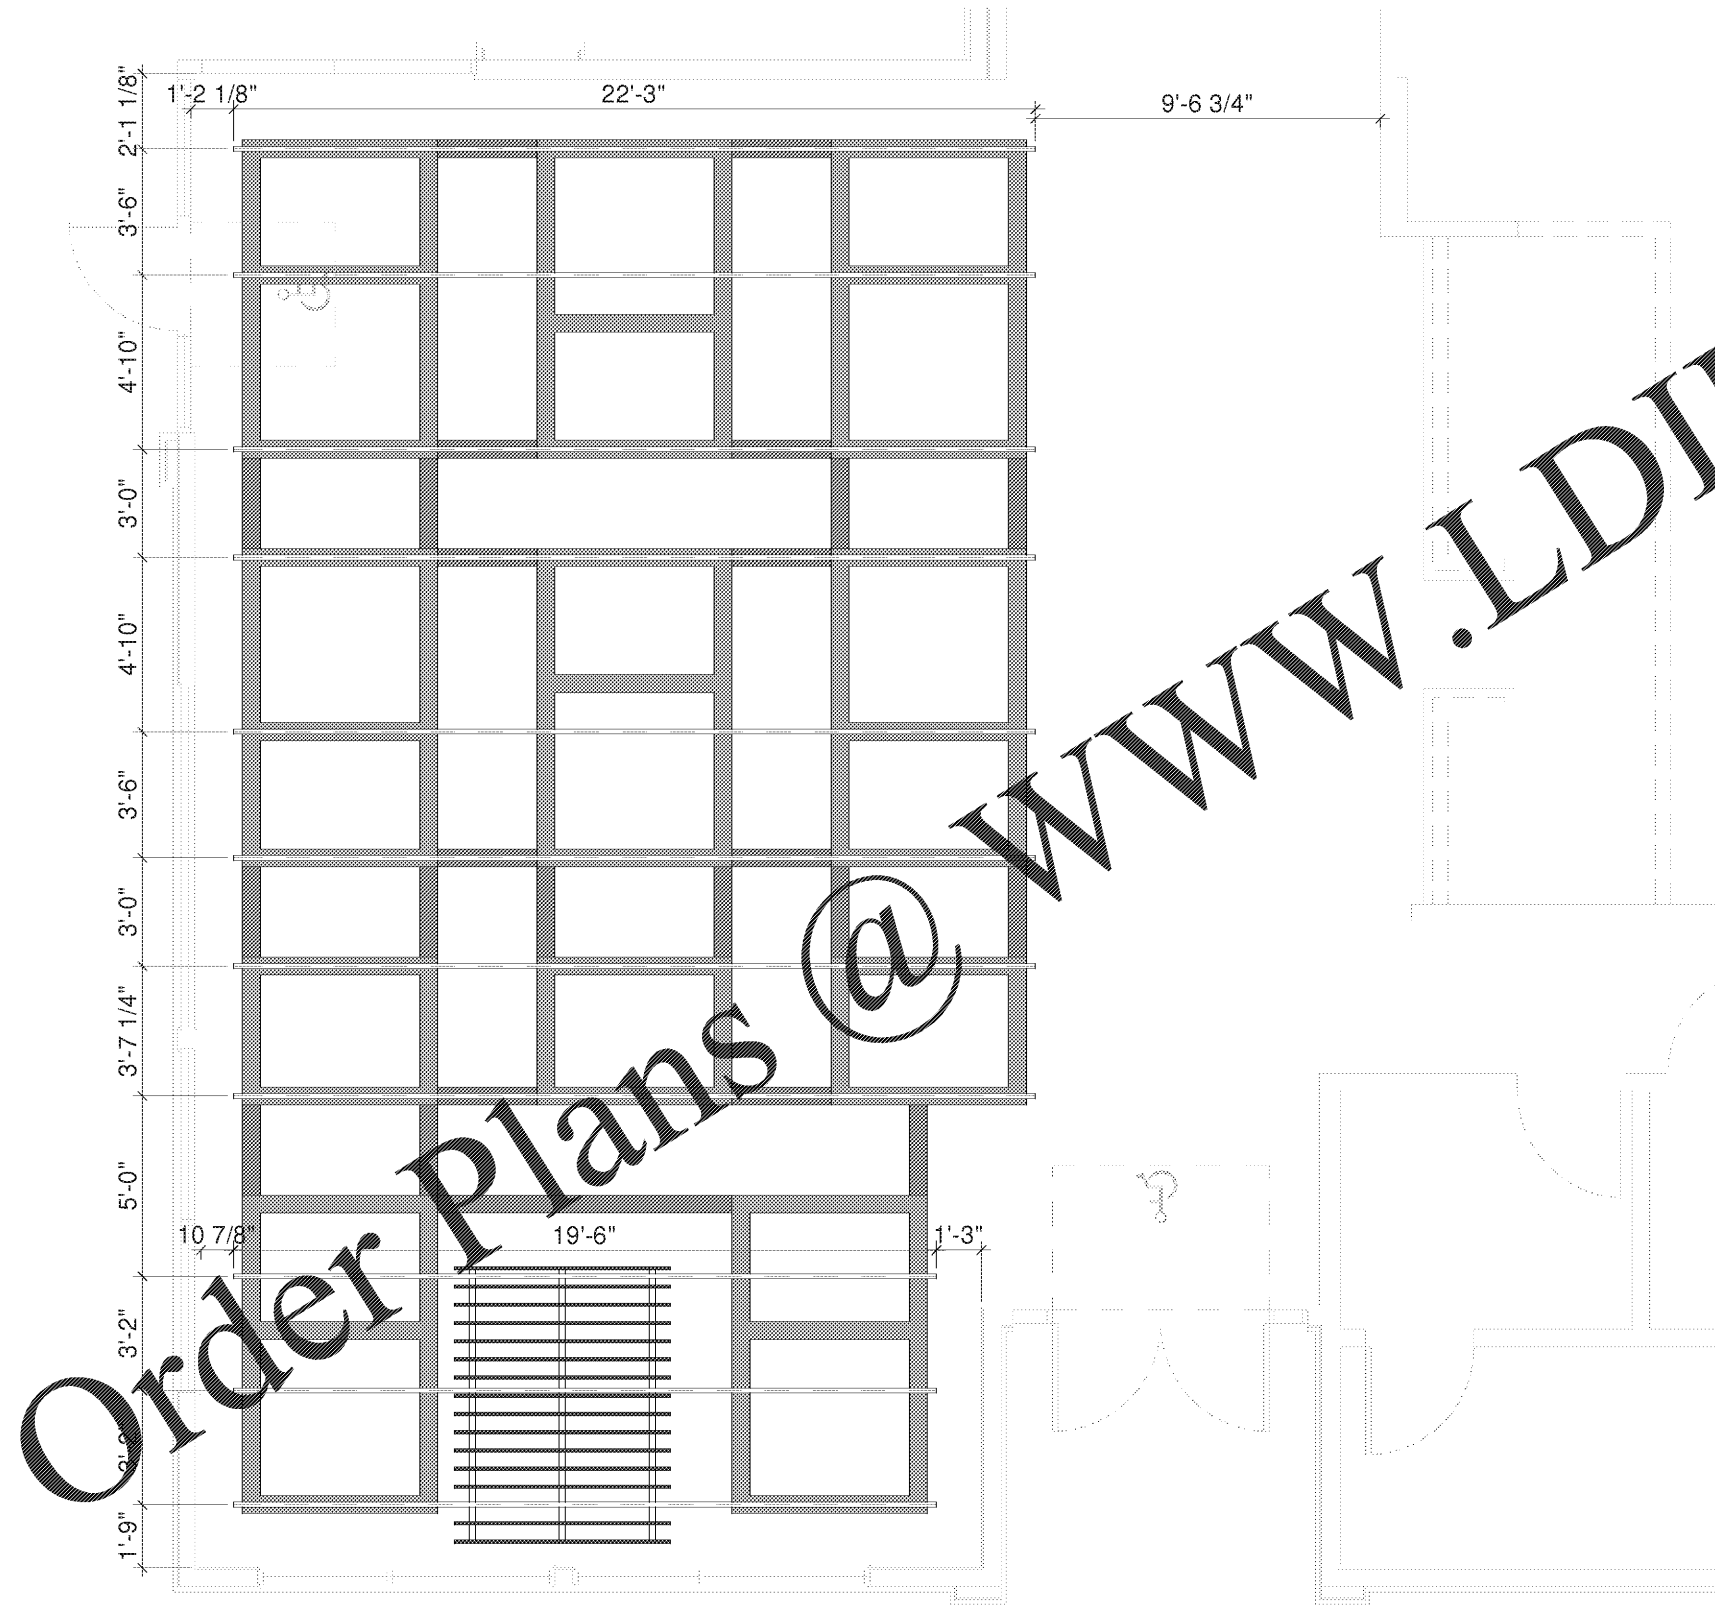

*** Standard Trellis / Pergola Design**

Unistrut to be painted & hung prior to decor arrival. Attached to top of chord of trusses.

****G.C. IS RESPONSIBLE FOR PURCHASE & INSTALLATION OF THE UNISTRUT SYSTEM PRIOR TO ARRIVAL OF DECOR. SCI WILL PROVIDE INSTALLATION INSTRUCTIONS PRIOR TO DECOR SHIPPING.****

SALES MANAGER: Jeff Allison

START DATE: 3-25-19

REVISION HISTORY			
DATE	#	DESCRIPTION	XY
4-5-19	1	Revised Wall Legend	TR

SHEET TITLE: Unistrut Layout

ID-15.0

11 x 17 SIZE FORMAT

1 ID-16 - Unistrut Layout
3/16" = 1'-0"