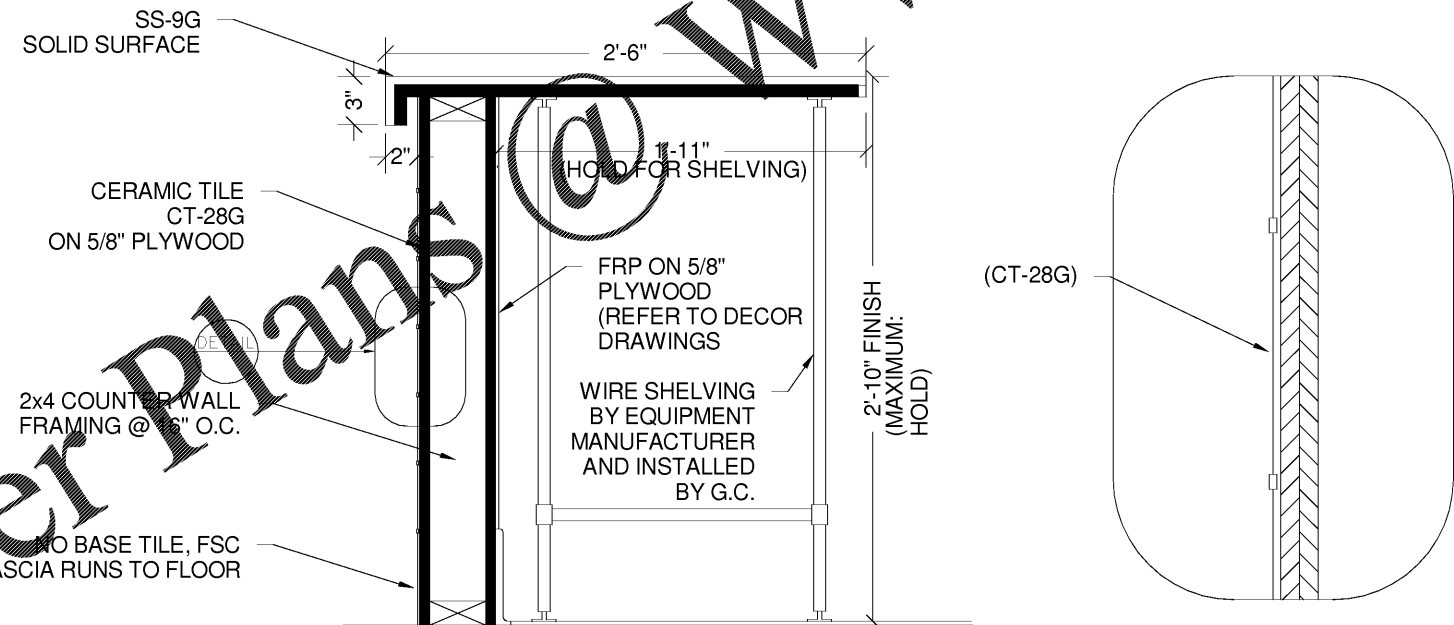

1 FSC Elevation
3/4" = 1'-0"

2 FSC Detail
1" = 1'-0"

PROJECT: Garden Grill
 LOCATION: Nahunta, GA
 ADDRESS: TBD
 STORE #: TBD
 DESIGNER: Tyler Rodgers
 CSR: --
 SALES MANAGER: Jeff Allison

START DATE: 3-25-19

REVISION HISTORY			
DATE	#	DESCRIPTION	XY
4-5-19	1	Revised Wall Legend	TR

SHEET TITLE: Front Service Counter Details

ID-14.0

11 x 17 SIZE FORMAT