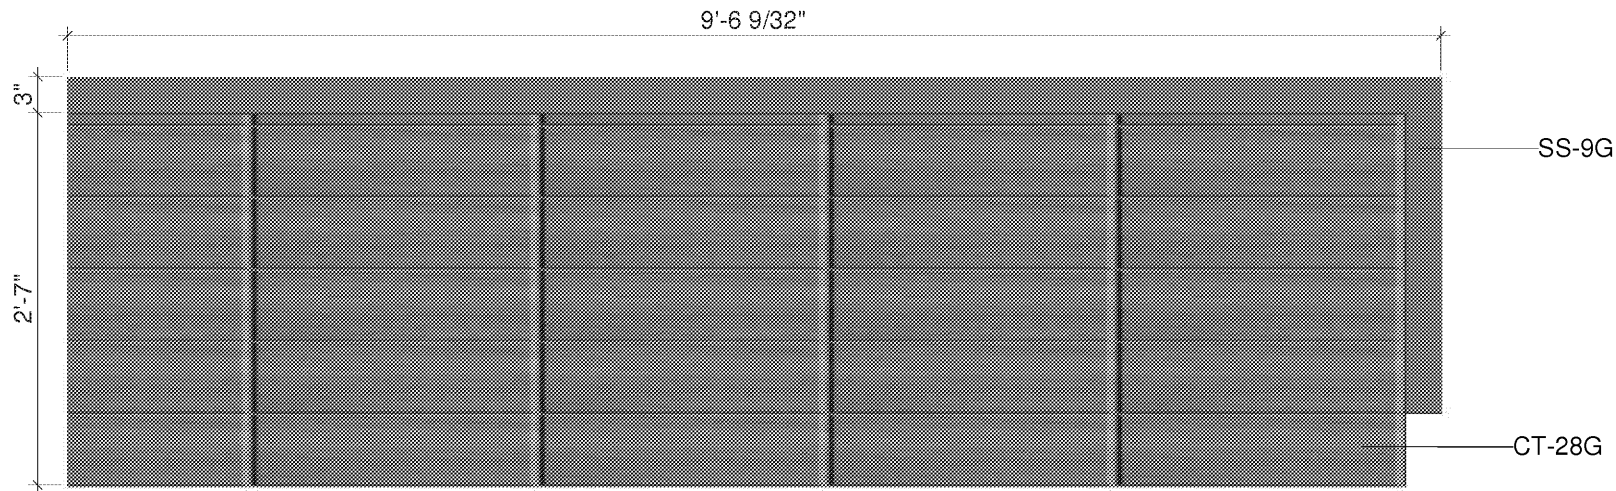

1 FSC Elevation
3/4" = 1'-0"

2 FSC Detail
1" = 1'-0"

PROJECT: Garden Grill
 LOCATION: Nahunta, GA
 ADDRESS: TBD
 STORE #: TBD
 DESIGNER: Tyler Rodgers
 CSR: --
 SALES MANAGER: Jeff Allison

START DATE: 3-25-19

REVISION HISTORY			
DATE	#	DESCRIPTION	XY
4-5-19	1	Revised Wall Legend	TR

SHEET TITLE: Front Service Counter Details

ID-14.0

11 x 17 SIZE FORMAT