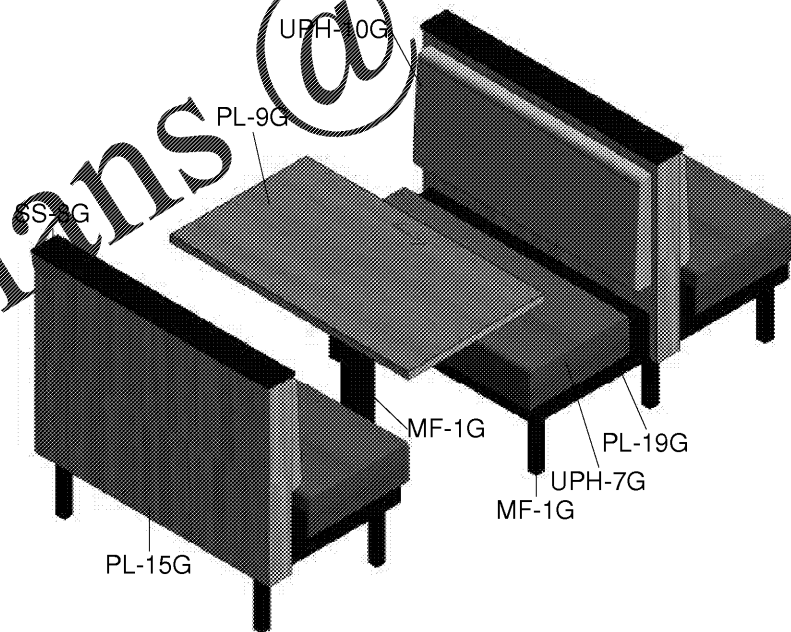

① 36x36 TriLam Table & Chairs

② PL9 Table & Metal Chairs

③ Lounge Area

④ Divider Screen

⑤ Booths & Tables

⑥ Single Trash

PROJECT: Garden Grill

LOCATION: Nahunta, GA

ID-13.0

11 x 17 SIZE FORMAT