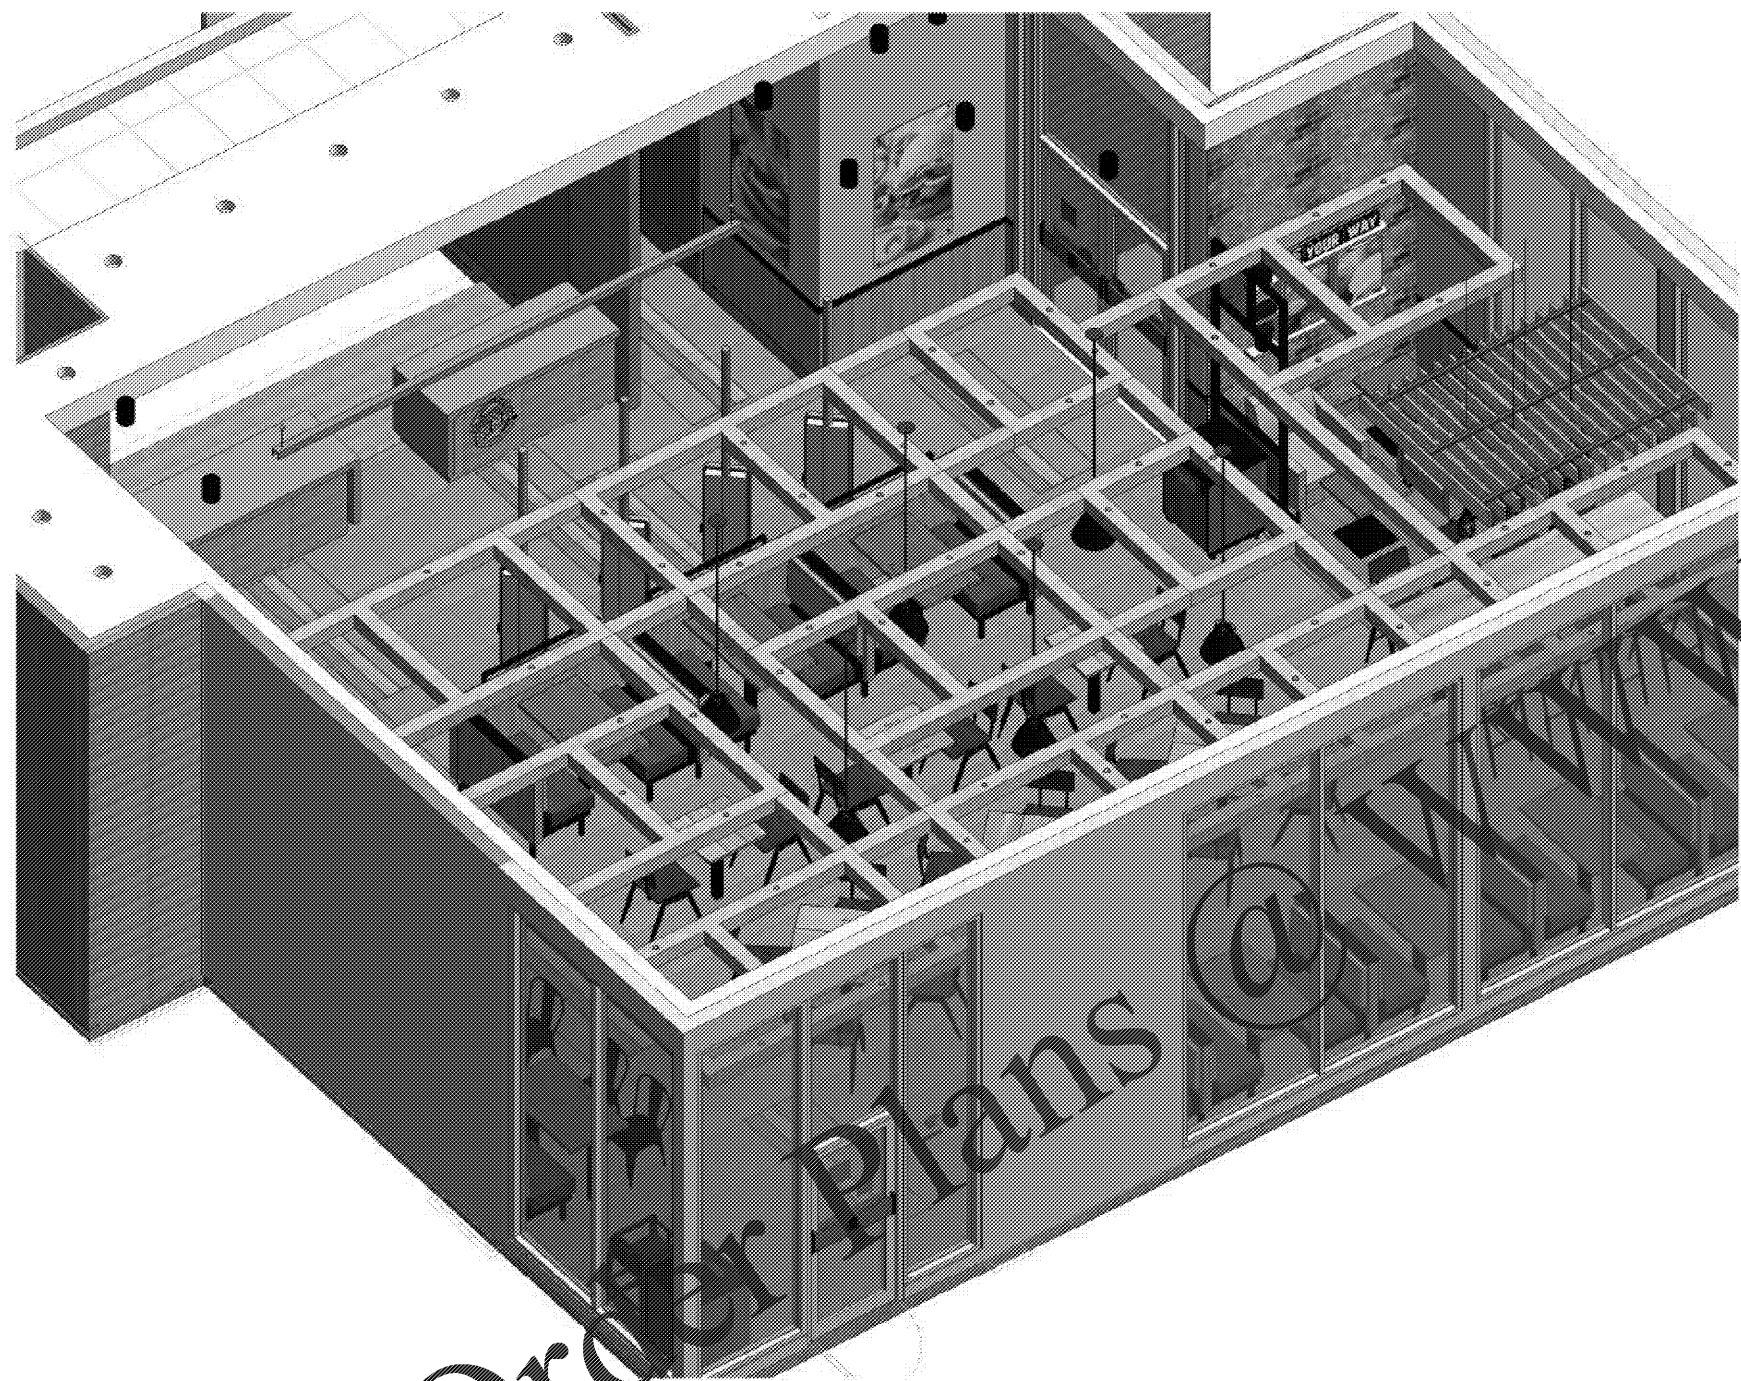

* Standard Trellis / Pergola Design

1 Trellis Overview

Soffit - Trellis / Pergola Schedule

Type Image	Family	Type	Soffit Description	Count
	Soffit - Pergola - Large	Standard	PERGOLA BY SCI	1
	Soffit - Trellis - Custom Module	Soffit - Trellis - Custom Module	CM	3
	Soffit - Trellis - Connectors	30" Connector	TRELLIS BY SCI	12
	Soffit - Trellis - Connectors	33" Connector	TRELLIS BY SCI	10
	Soffit - Trellis - Module 1	Soffit - Trellis - Module 1	M-1	8
	Soffit - Trellis - Connector - Custom Length	Custom Length Connector	[LENGTH]"L	1

LDIline.com

2 Gripple Airplane Wire for Standard Trellis
1 1/2" = 1'-0"

SEATING Concepts
 125 Connell Ave
 Rockdale, IL 60436
www.seating-concepts.com
 T: 815.730.7980
 F: 815.730.7969

This drawing contains proprietary information by Seating Concepts. Unauthorized use or reproduction is prohibited without expressed consent of Seating Concepts.

START DATE: **3-25-19**

REVISION HISTORY			
DATE	#	DESCRIPTION	XY
4-5-19	1	Revised Wall Legend	TR

SHEET TITLE: **Soffit Details - Trellis**

ID-12.1