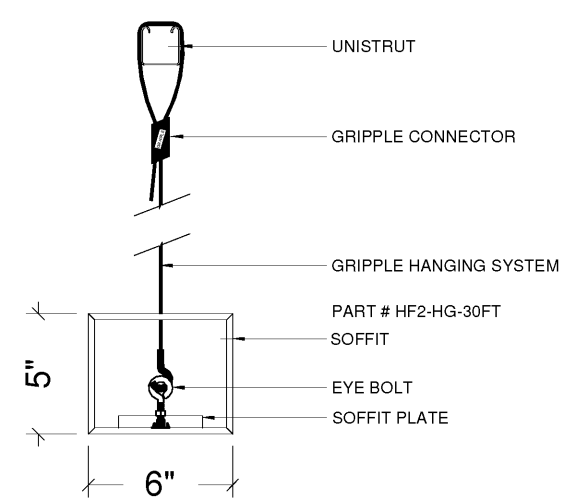

* Standard Trellis / Pergola Design

1 Trellis Overview

Soffit - Trellis / Pergola Schedule

Type Image	Family	Type	Soffit Description	Count
	Soffit - Pergola - Large	Standard	PERGOLA BY SCI	1
	Soffit - Trellis - Custom Module	Soffit - Trellis - Custom Module	CM	3
	Soffit - Trellis - Connectors	30" Connector	TRELLIS BY SCI	12
	Soffit - Trellis - Connectors	33" Connector	TRELLIS BY SCI	10
	Soffit - Trellis - Module 1	Soffit - Trellis - Module 1	M-1	8
	Soffit - Trellis - Connector - Custom Length	Custom Length Connector	[LENGTH]"L	1

LDIline.com

2 Gripple Airplane Wire for Standard Trellis
1 1/2" = 1'-0"

SEATING Concepts
 125 Connell Ave
 Rockdale, IL 60436
www.seating-concepts.com
 T: 815.730.7980
 F: 815.730.7969

This drawing contains proprietary information by Seating Concepts. Unauthorized use or reproduction is prohibited without expressed consent of Seating Concepts.