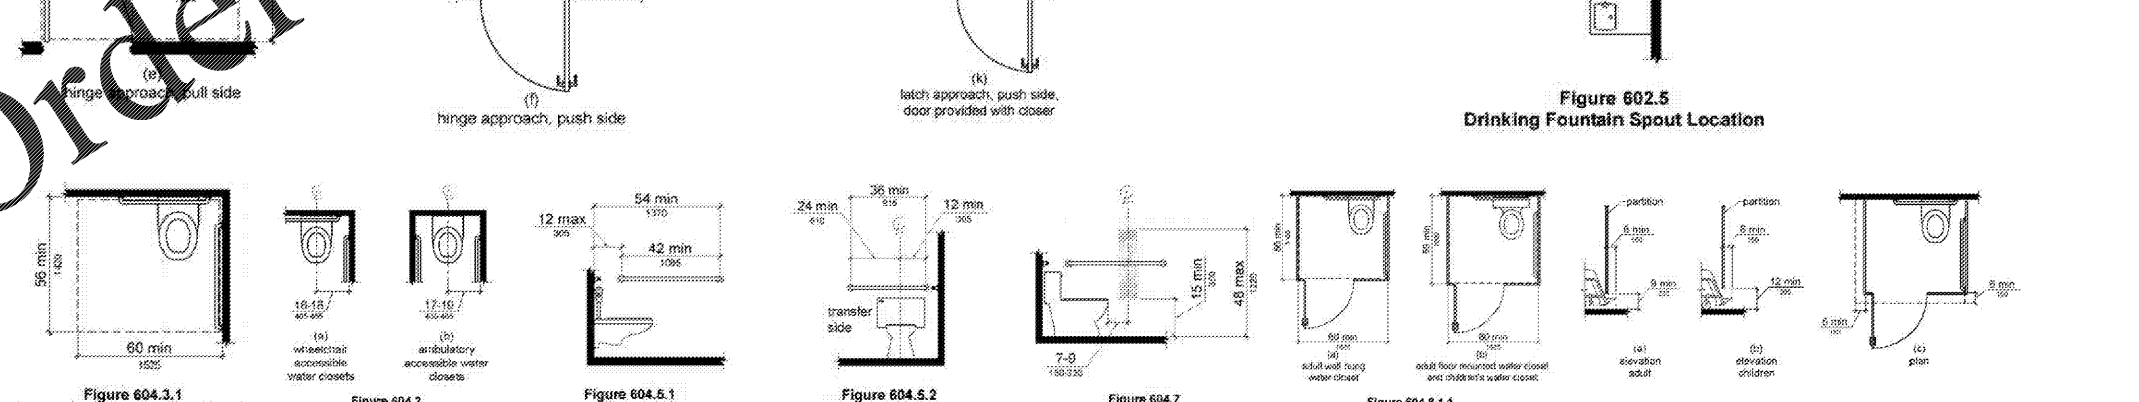

1 ACCESSIBILITY DETAILS
NTS

Order Plans @ WWW.LDILLINE.COM