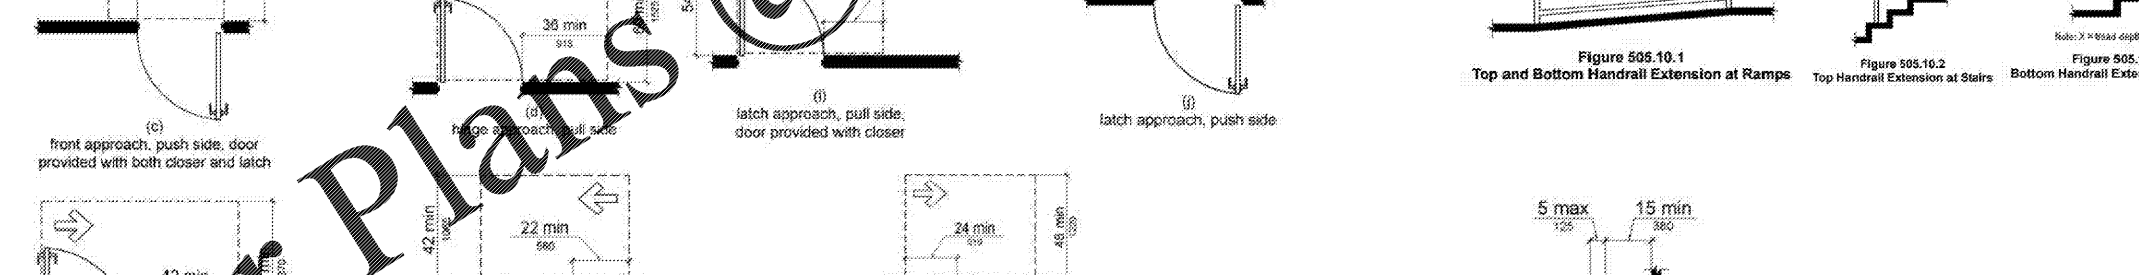

1 ACCESSIBILITY DETAILS
NTS

Order Plans @ WWW.LDILLINE.COM