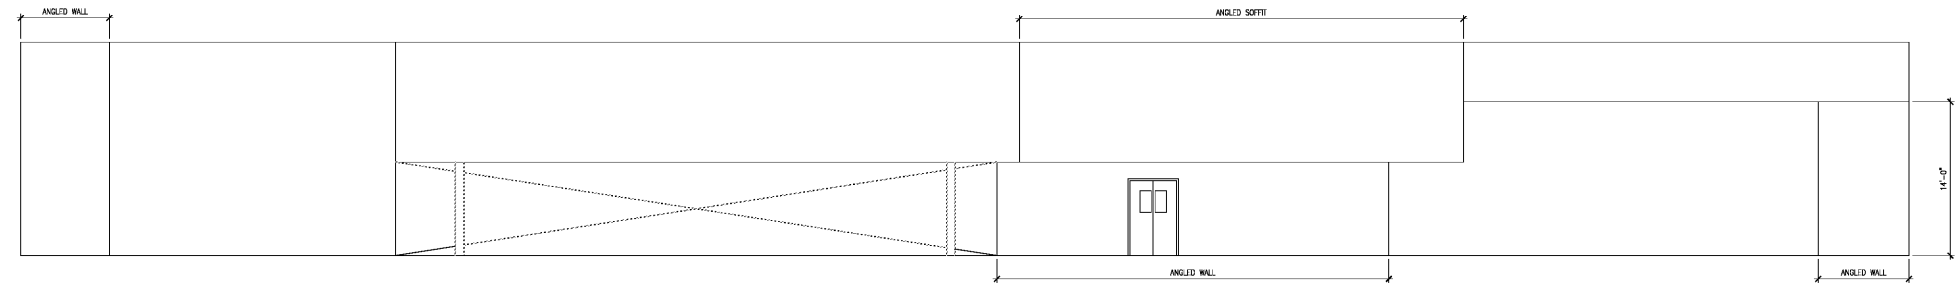

④ MEAT / SEAFOOD / PRODUCE
SCALE: 3/16"=1'-0"

③ BEVEARGES / MEAT
SCALE: 3/16"=1'-0"

② DAIRY
SCALE: 3/16"=1'-0"

① DELI / BAKERY
SCALE: 3/16"=1'-0"

GENERAL NOTES
G.C. TO REMOVE EXISTING WALL FINISHES IN PREPARATION TO RECEIVE
NEW DECOR. FOR MORE INFORMATION REFER TO DECOR PACKAGE.