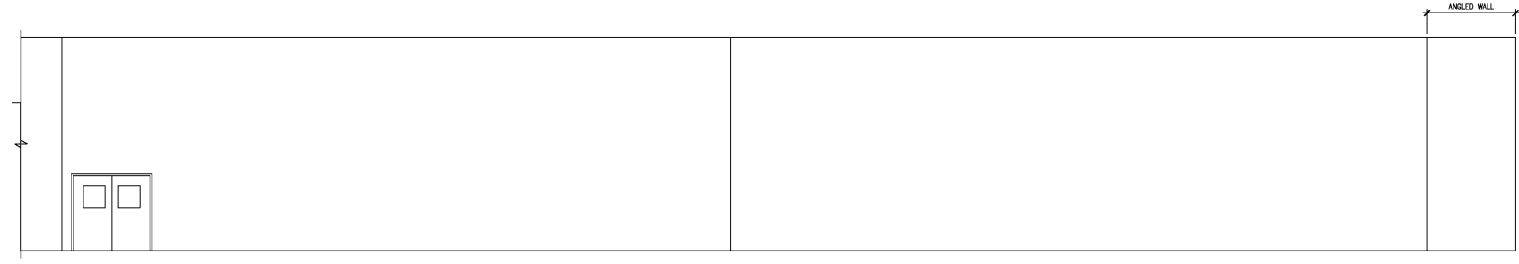

④ MEAT / SEAFOOD / PRODUCE
SCALE: 3/16"=1'-0"

③ BEVEARGES / MEAT
SCALE: 3/16"=1'-0"

② DAIRY
SCALE: 3/16"=1'-0"

① DELI / BAKERY
SCALE: 3/16"=1'-0"

GENERAL NOTES
G.C. TO REMOVE EXISTING WALL FINISHES IN PREPARATION TO RECEIVE
NEW DECOR. FOR MORE INFORMATION REFER TO DECOR PACKAGE.