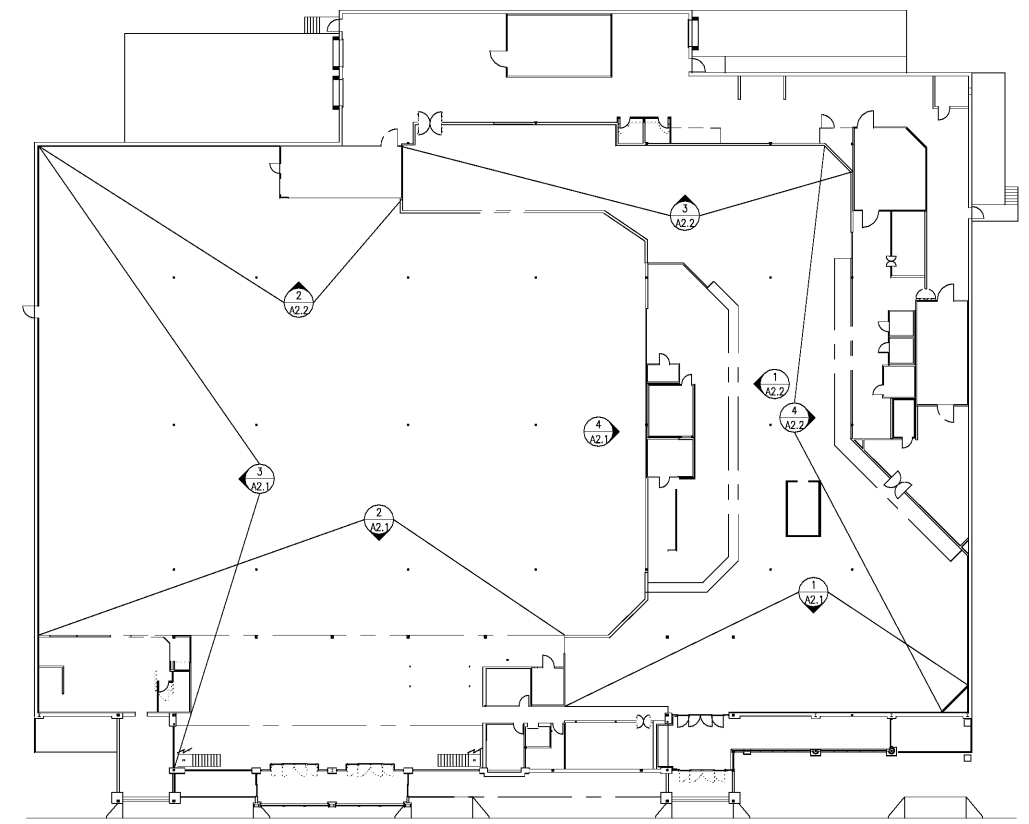

④ MEAT / SEAFOOD / PRODUCE
SCALE: 3/16"=1'-0"

③ BEVEARGES / MEAT
SCALE: 3/16"=1'-0"

② DAIRY
SCALE: 3/16"=1'-0"

① DELI / BAKERY
SCALE: 3/16"=1'-0"

GENERAL NOTES
G.C. TO REMOVE EXISTING WALL FINISHES IN PREPARATION TO RECEIVE
NEW DECOR. FOR MORE INFORMATION REFER TO DECOR PACKAGE.