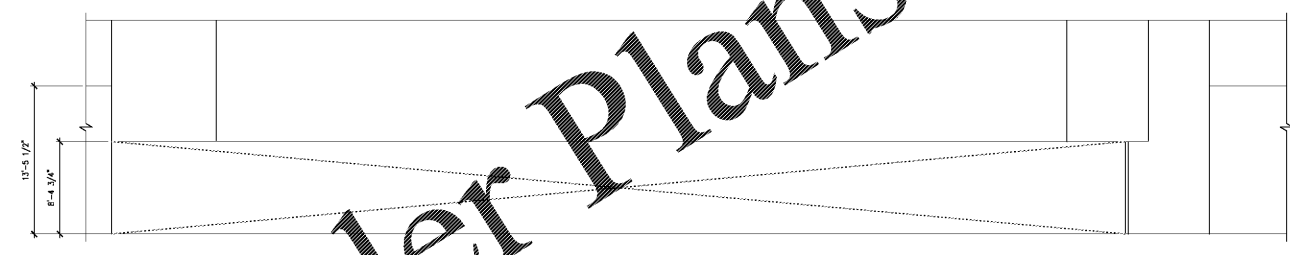

④ MEAT / SEAFOOD / PRODUCE
SCALE: 3/16"=1'-0"

③ BEVEARGES / MEAT
SCALE: 3/16"=1'-0"

② DAIRY
SCALE: 3/16"=1'-0"

① DELI / BAKERY
SCALE: 3/16"=1'-0"

GENERAL NOTES
G.C. TO REMOVE EXISTING WALL FINISHES IN PREPARATION TO RECEIVE
NEW DECOR. FOR MORE INFORMATION REFER TO DECOR PACKAGE.