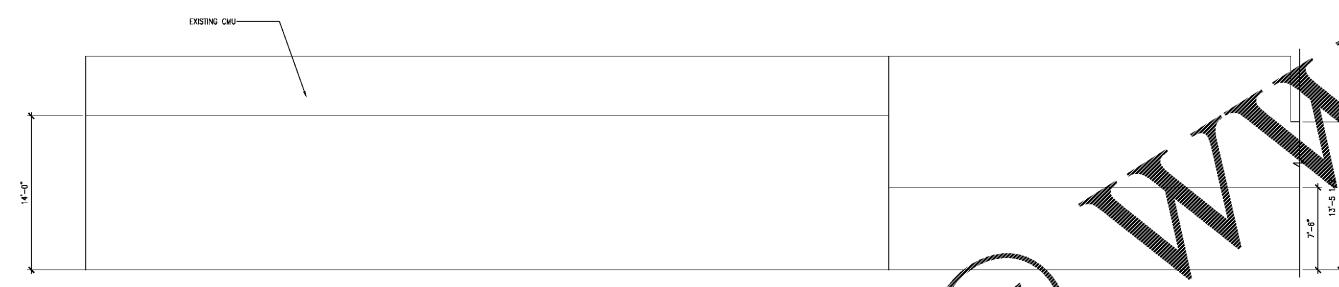

④ MEAT / SEAFOOD / PRODUCE
SCALE: 3/16"=1'-0"

③ BEVEARGES / MEAT
SCALE: 3/16"=1'-0"

② DAIRY
SCALE: 3/16"=1'-0"

① DELI / BAKERY
SCALE: 3/16"=1'-0"

GENERAL NOTES
G.C. TO REMOVE EXISTING WALL FINISHES IN PREPARATION TO RECEIVE
NEW DECOR. FOR MORE INFORMATION REFER TO DECOR PACKAGE.