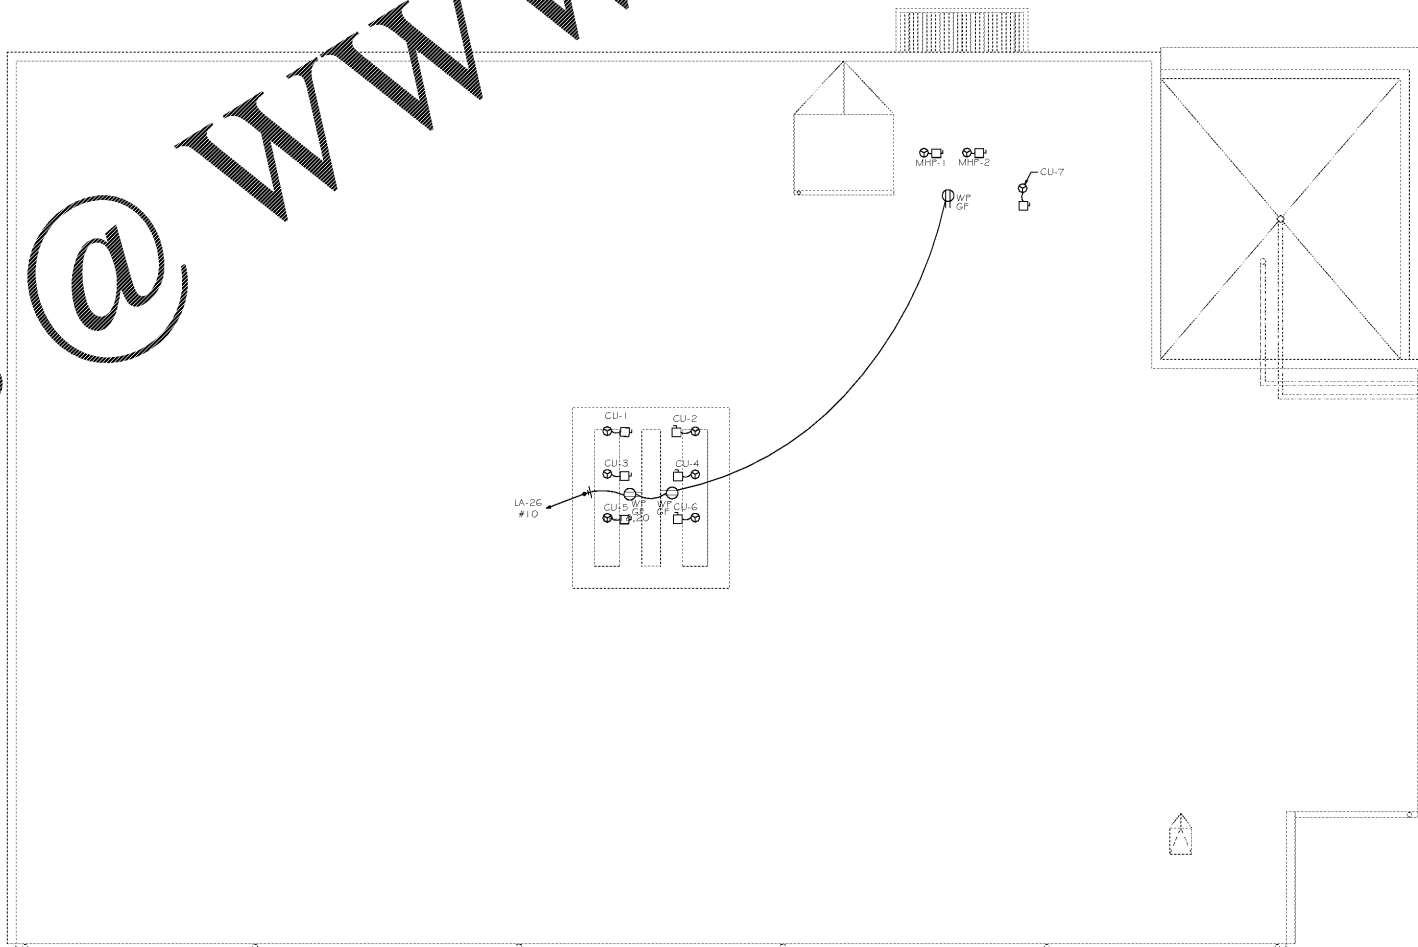

Order Plans @ www.LDILine.com

1 ROOF FLOOR PLAN
E1.3 SCALE: 1/8"=1'-0"

Life Storage #354
2020 South College St
Auburn, AL 36832

ISSUE FOR CONSTRUCTION REVISIONS:

PROJECT NUMBER: 201839
DATE: 3-15-2019

SHEET NUMBER: E1.3