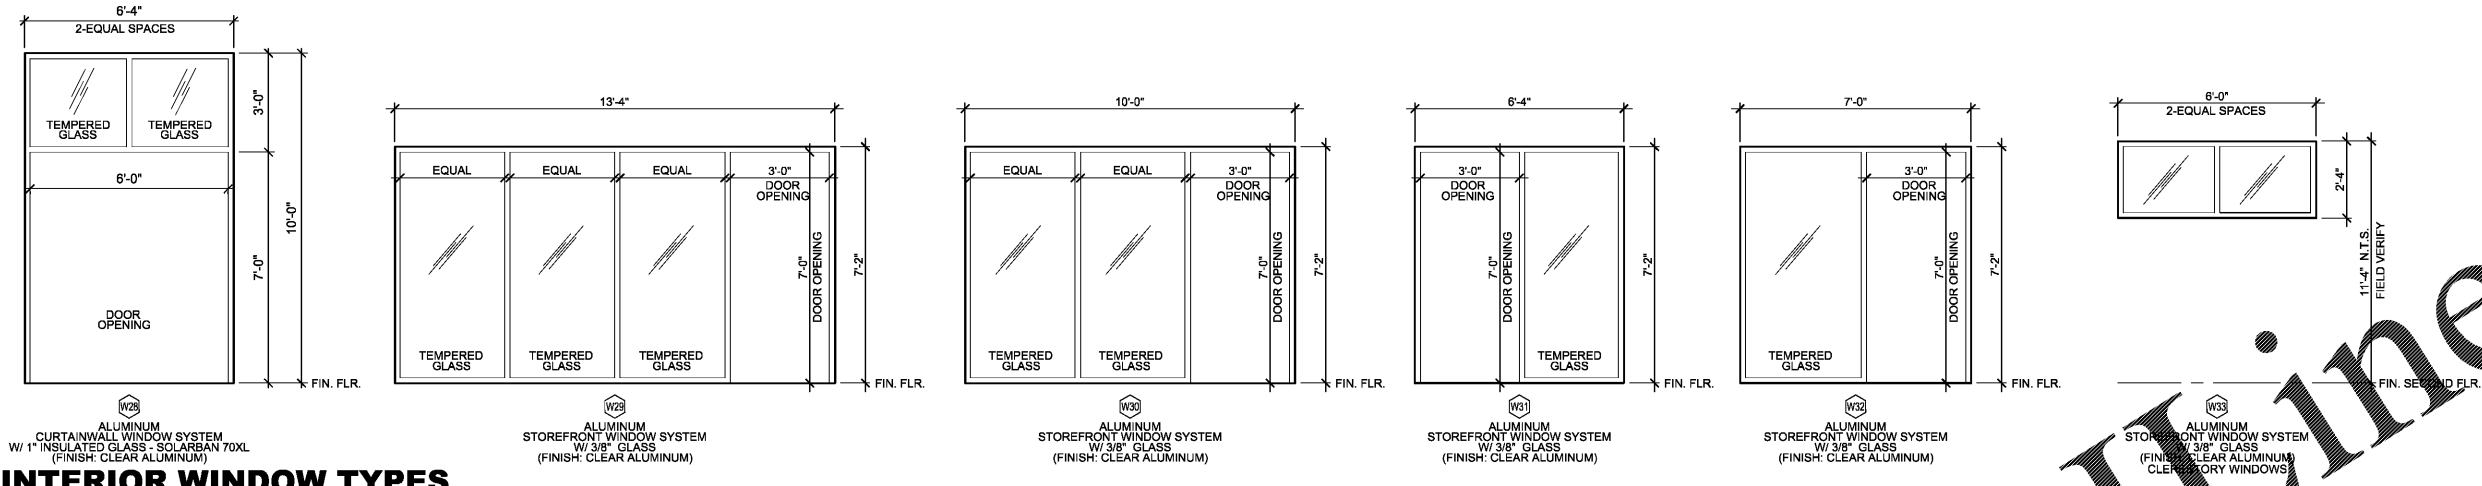

REVISION DATE

ELLSWORTH ARCHITECTS
3136 LANIER DRIVE
ATLANTA, GEORGIA 30319
PHONE: 404.949.9351

PRO BUILDING SYSTEMS
DESIGN BUILD CONTRACTORS

GINN CHRYSLER - DODGE - RAM AND JEEP
1-20 ACCESS ROAD
COVINGTON GEORGIA 30040

DATE: 09.26.2018
SCALE: AS NOTED
BY: RJE
JOB ID: 18YGIN001

INTERIOR WINDOW TYPES
DRAWING TITLE

A10.4

SHEET 33 OF 33

INTERIOR WINDOW TYPES
SCALE: 3/8"=1'-0"