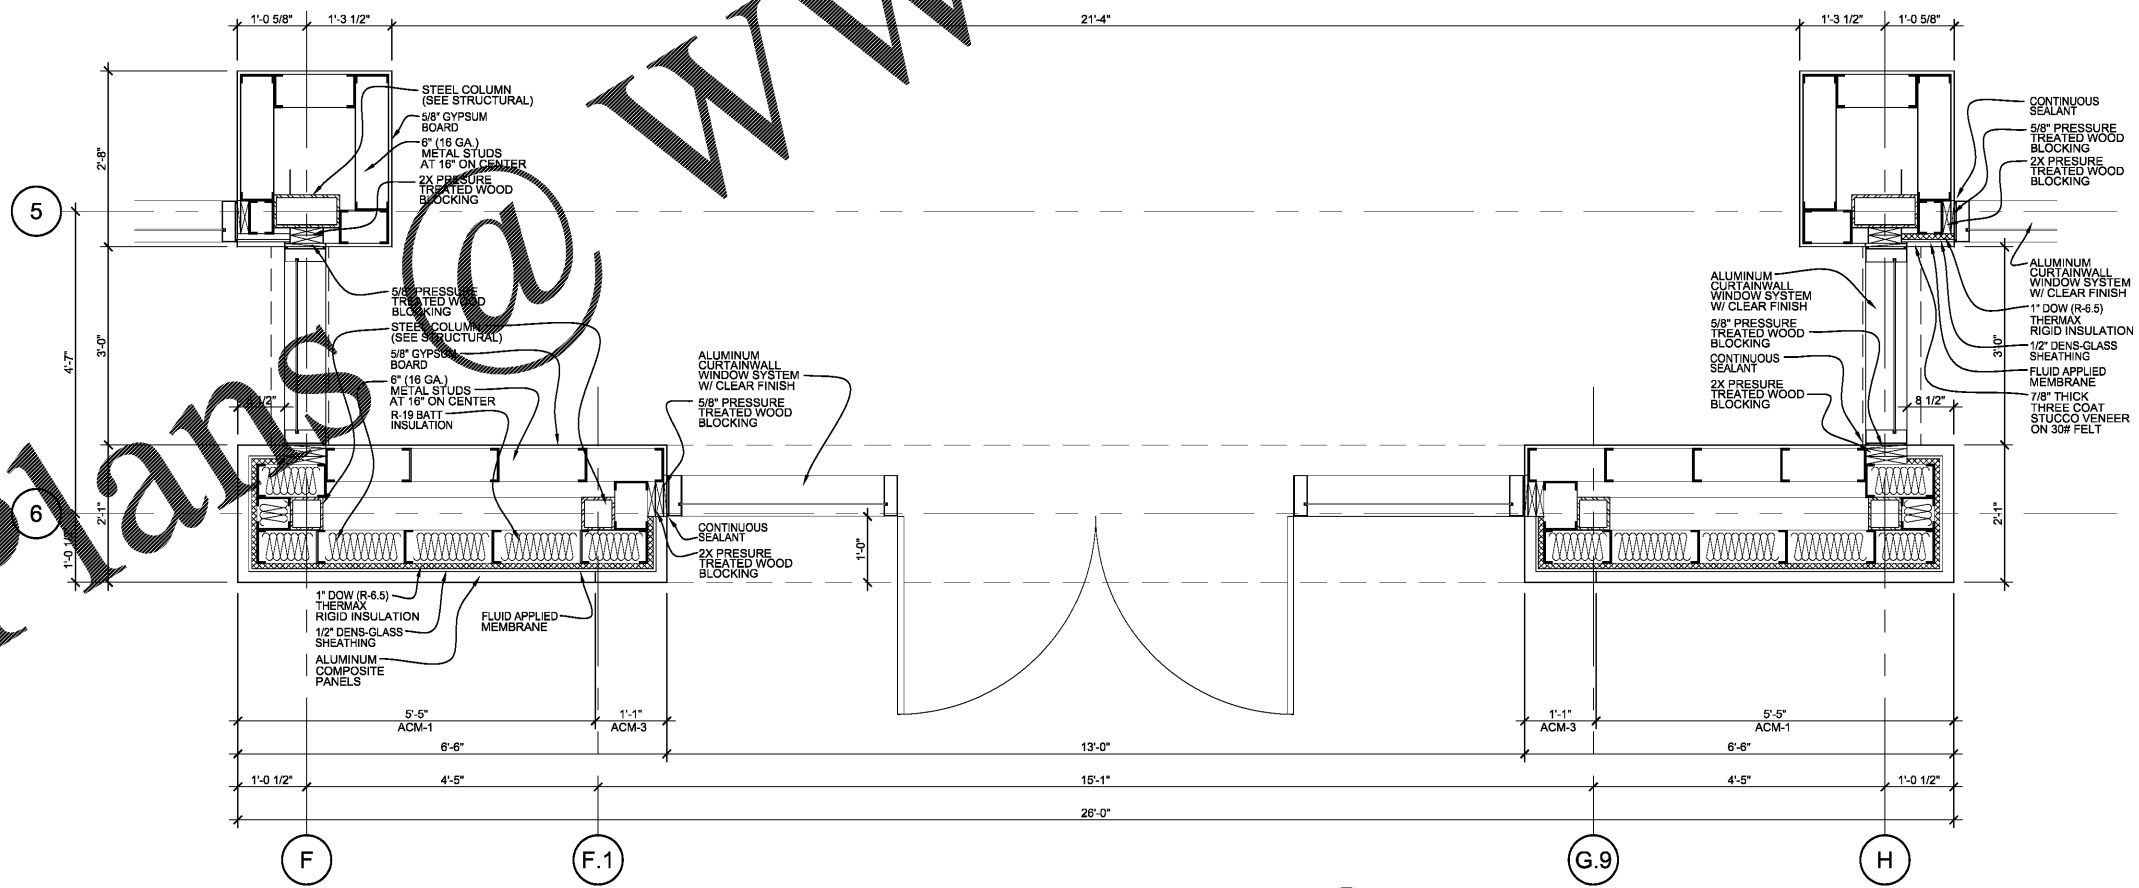

1 ENLARGED PLAN AT ENTRY PYLON
A10.4 3/4"=1'-0"

Order Plans @ WWW.LDIDLINE.COM