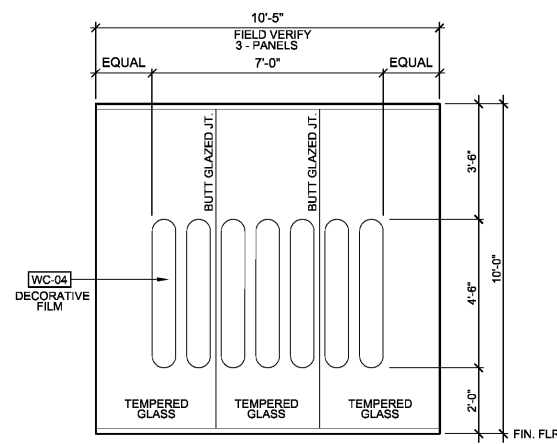

INTERIOR WINDOW TYPES
SCALE: 3/8"=1'-0"