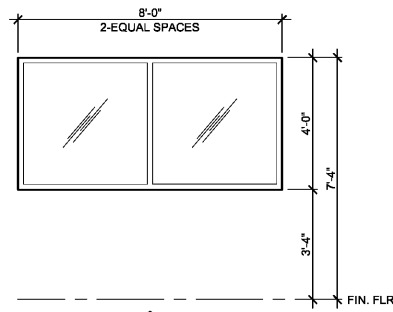

**GINN CHRYSLER - DODGE - RAM AND JEEP**  
1-20 ACCESS ROAD  
COVINGTON GEORGIA 30040

DATE: 09.26.2018  
SCALE: 3/8"=1'-0"  
BY: RJE  
JOB ID: 18YGIN001

EXTERIOR WINDOW TYPES  
DRAWING TITLE

**A10.2**

SHEET 31 OF 33