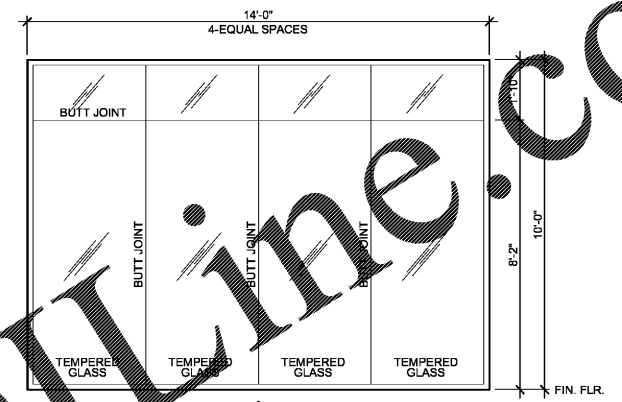

W5
ALUMINUM STOREFRONT WINDOW SYSTEM
W/ 1" INSULATED GLASS - SOLARBAN 70XL
(FINISH: CLEAR ALUMINUM)