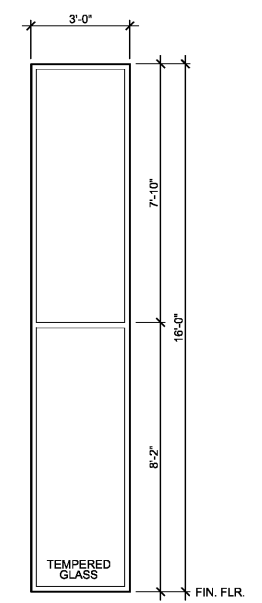

W9
ALUMINUM CURTAINWALL WINDOW SYSTEM
W/ 1" INSULATED GLASS - SOLARBAN 70XL
(FINISH: CLEAR ALUMINUM)

EXTERIOR WINDOW TYPES

SCALE: 3/8"=1'-0"

Order Plans @ WWW.LDIDLINE.COM