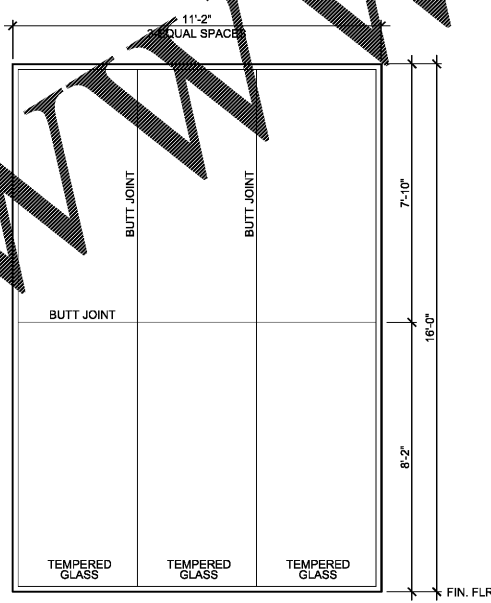

W7
ALUMINUM CURTAINWALL WINDOW SYSTEM
W/ 1" INSULATED GLASS - SOLARBAN 70XL
(FINISH: CLEAR ALUMINUM)