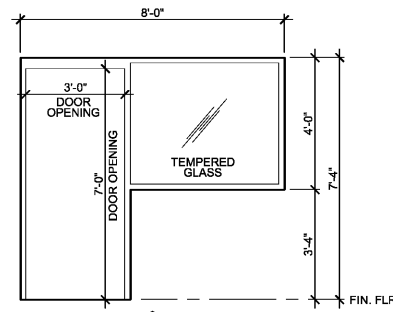

W2
ALUMINUM STOREFRONT WINDOW SYSTEM
W/ 1" INSULATED GLASS - SOLARBAN 70XL
(FINISH: CLEAR ALUMINUM)