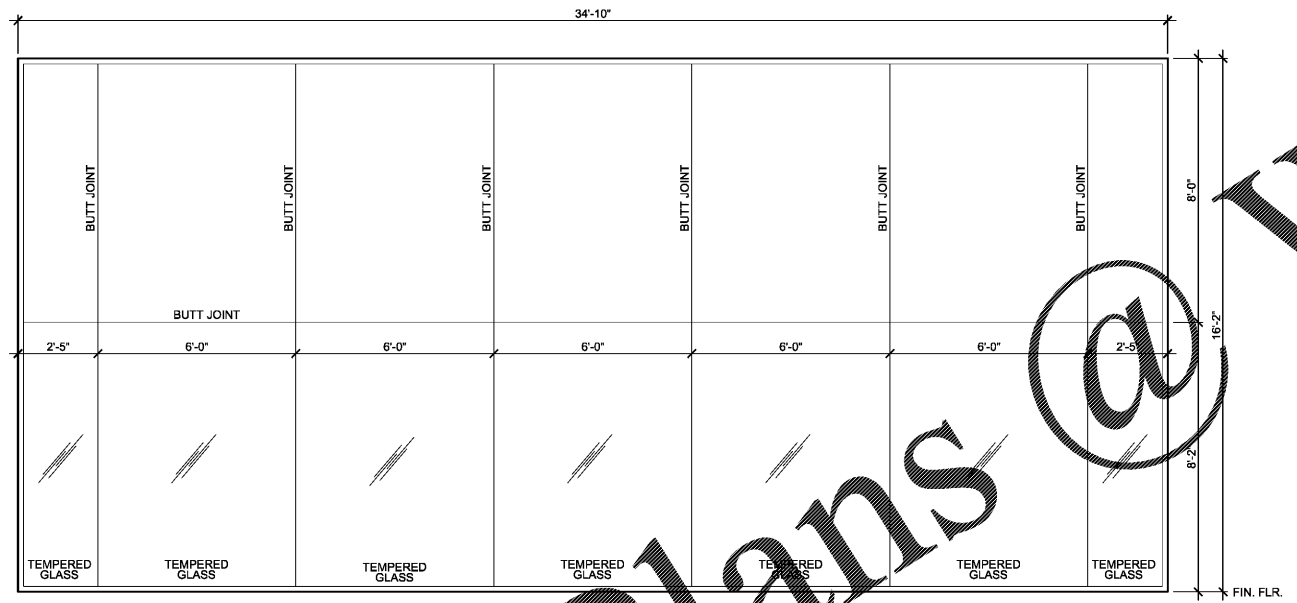

W6
ALUMINUM CURTAINWALL WINDOW SYSTEM
W/ 1" INSULATED GLASS - SOLARBAN 70XL
(FINISH: CLEAR ALUMINUM)