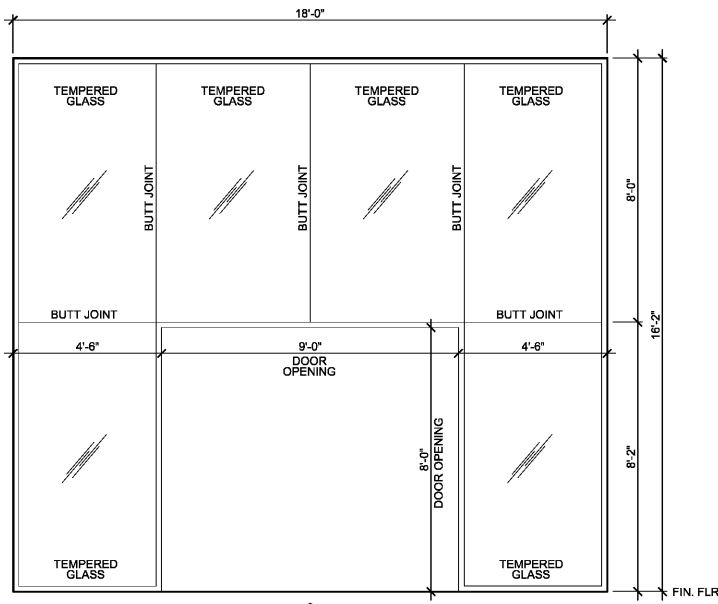

**GINN CHRYSLER - DODGE - RAM AND JEEP**  
1-20 ACCESS ROAD  
COVINGTON GEORGIA 30040

DATE: 09.26.2018  
SCALE: 3/8"=1'-0"  
BY: RJE  
JOB ID: 18YGIN001

EXTERIOR WINDOW TYPES  
DRAWING TITLE

**A10.2**

SHEET 31 OF 33

**W1**  
ALUMINUM STOREFRONT WINDOW SYSTEM  
W/ 1" INSULATED GLASS - SOLARBAN 70XL  
(FINISH: CLEAR ALUMINUM)

**W2**  
ALUMINUM STOREFRONT WINDOW SYSTEM  
W/ 1" INSULATED GLASS - SOLARBAN 70XL  
(FINISH: CLEAR ALUMINUM)