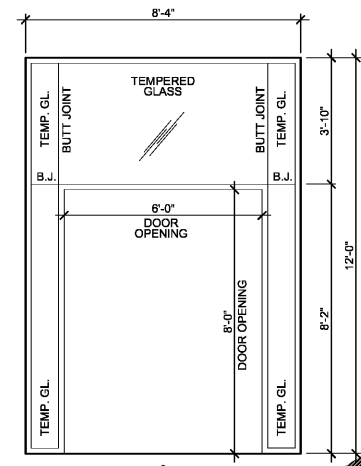

W4
ALUMINUM CURTAINWALL WINDOW SYSTEM
W/ 1" INSULATED GLASS - SOLARBAN 70XL
(FINISH: CLEAR ALUMINUM)