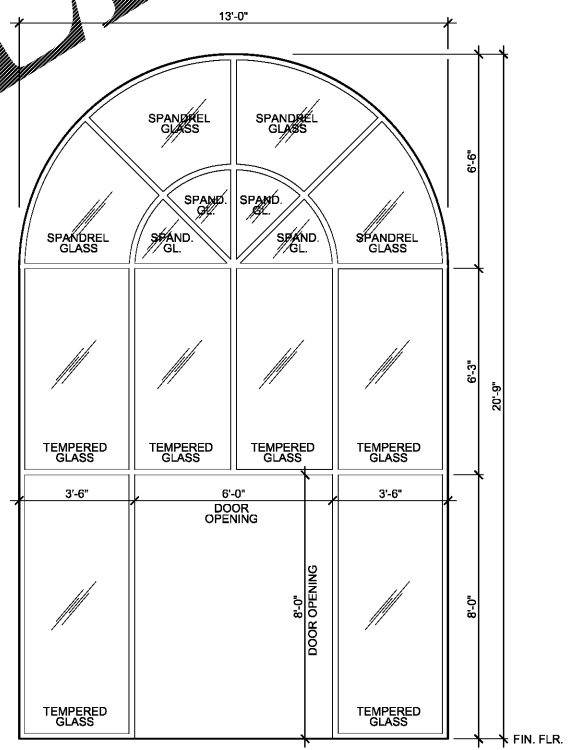

W8
ALUMINUM CURTAINWALL WINDOW SYSTEM
W/ 1" INSULATED GLASS - SOLARBAN 70XL
(FINISH: CLEAR ALUMINUM)