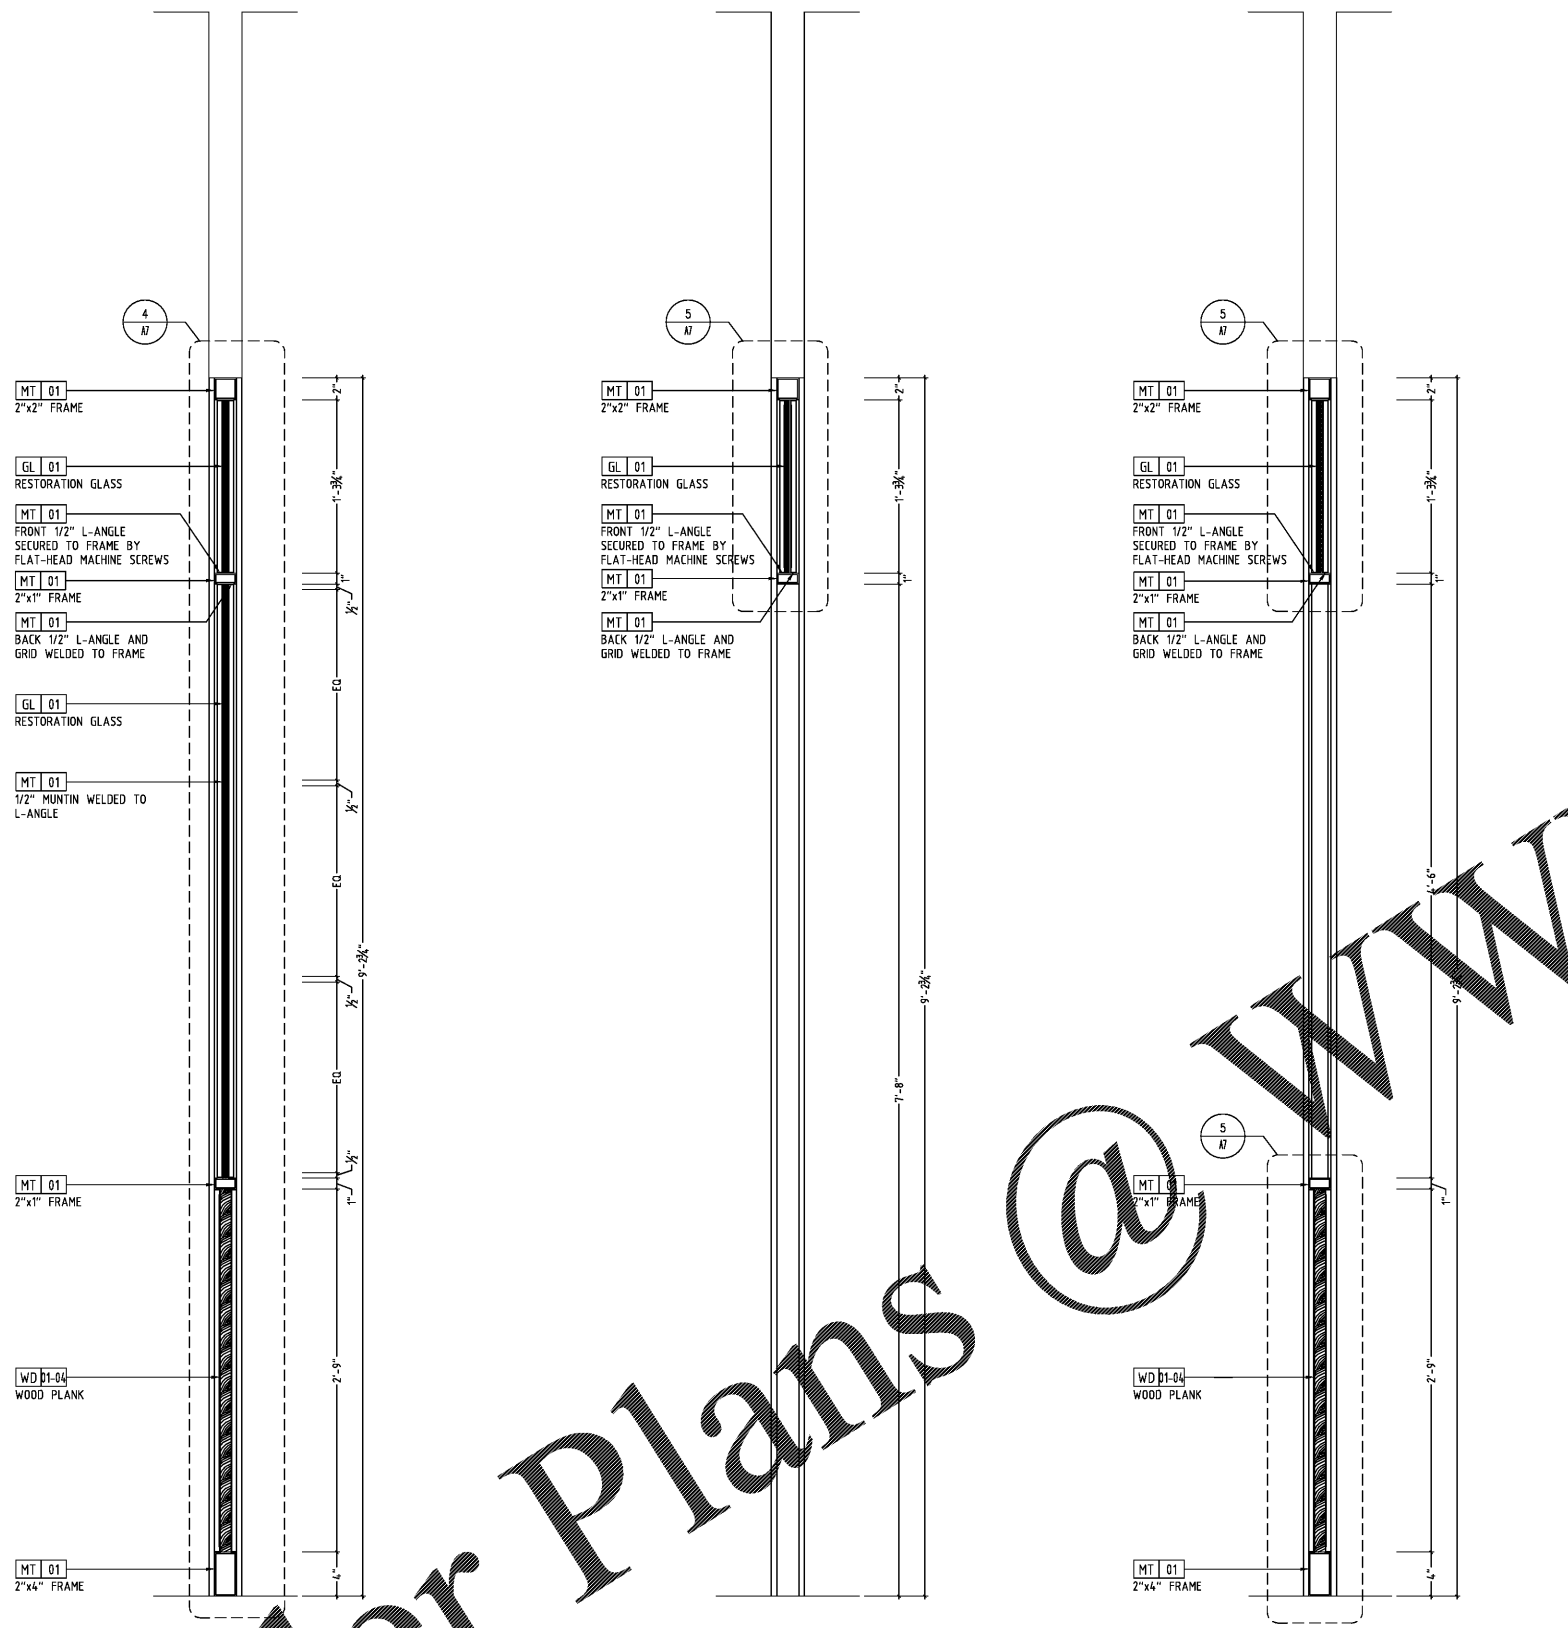

**POPEYES**  
1009 BARATARIA BLVD.  
MARRERO, LOUISIANA  
LOUISIANA KITCHEN LK-PLUS DESIGN STANDARDS  
60 SEATS / DUAL-LINE PRODUCTION

REVISIONS:

DETAILS  
DATE: 12/19/18

A7

CHECKED: JS

**4** GLASS PARTITION SECTION DETAIL  
A7 3"=1'-0"

**5** GLASS PARTITION SECTION DETAIL  
A7 3"=1'-0"

**6** GLASS PARTITION SECTION DETAIL  
A7 3"=1'-0"

**1** GLASS PARTITION SECTION  
A7 1 1/2"=1'-0"

**2** GLASS PARTITION SECTION  
A7 1 1/2"=1'-0"

**3** GLASS PARTITION SECTION  
A7 1 1/2"=1'-0"