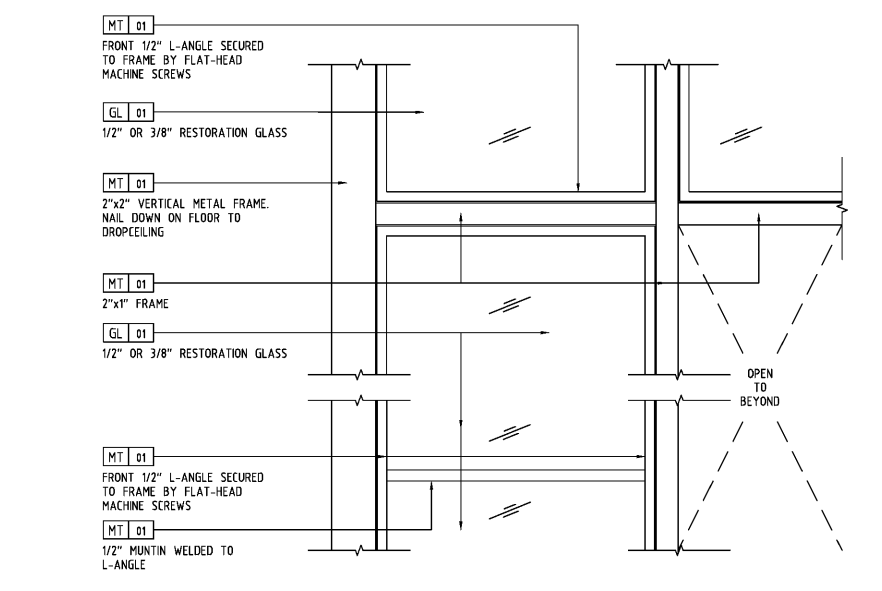

**POPEYES**  
1009 BARATARIA BLVD.  
MARRERO, LOUISIANA  
LOUISIANA KITCHEN LK-PLUS DESIGN STANDARDS  
60 SEATS / DUAL-LINE PRODUCTION

REVISIONS:

DETAILS  
DATE: 12/19/18

A7

CHECKED: JS

**4** GLASS PARTITION SECTION DETAIL  
A7 3"=1'-0"

**5** GLASS PARTITION SECTION DETAIL  
A7 3"=1'-0"

**6** GLASS PARTITION SECTION DETAIL  
A7 3"=1'-0"

**1** GLASS PARTITION SECTION  
A7 1 1/2"=1'-0"

**2** GLASS PARTITION SECTION  
A7 1 1/2"=1'-0"

**3** GLASS PARTITION SECTION  
A7 1 1/2"=1'-0"