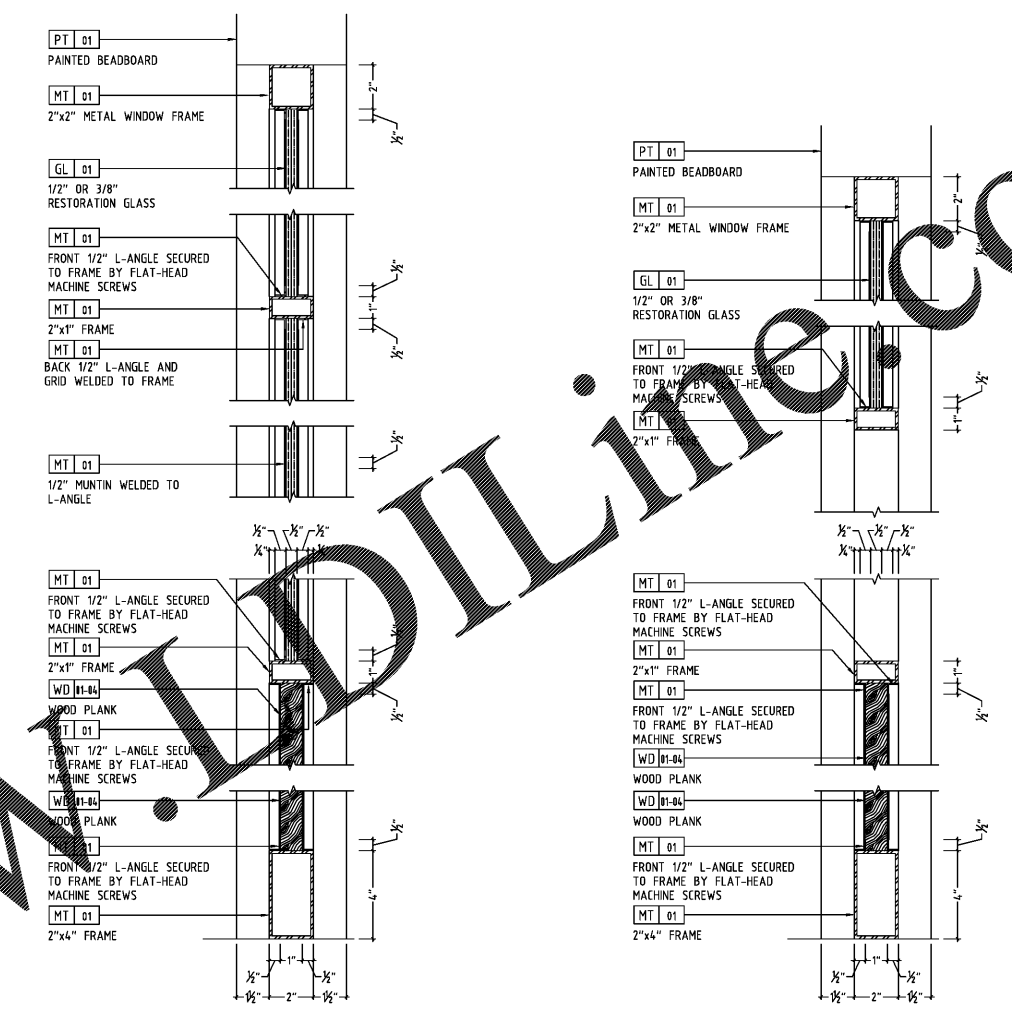

**POPEYES**  
1009 BARATARIA BLVD.  
MARRERO, LOUISIANA  
LOUISIANA KITCHEN LK-PLUS DESIGN STANDARDS  
60 SEATS / DUAL-LINE PRODUCTION

REVISIONS:

DETAILS  
DATE: 12/19/18

A7

CHECKED: JS

**4** GLASS PARTITION SECTION DETAIL  
A7 3"=1'-0"

**5** GLASS PARTITION SECTION DETAIL  
A7 3"=1'-0"

**6** GLASS PARTITION SECTION DETAIL  
A7 3"=1'-0"

**1** GLASS PARTITION SECTION  
A7 1 1/2"=1'-0"

**2** GLASS PARTITION SECTION  
A7 1 1/2"=1'-0"

**3** GLASS PARTITION SECTION  
A7 1 1/2"=1'-0"