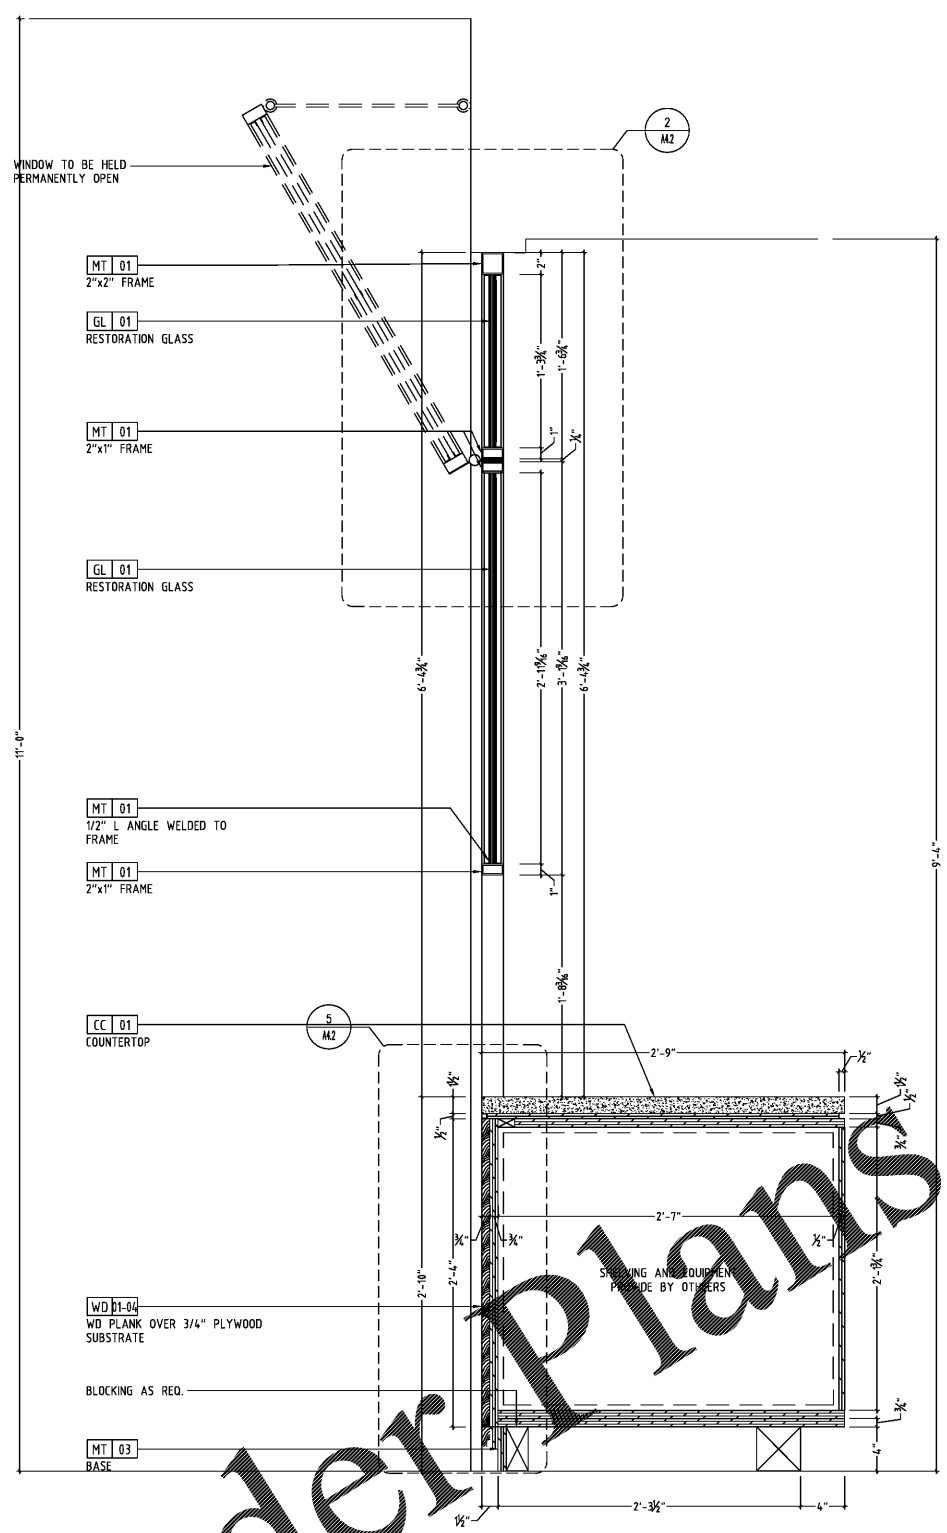

POPEYES
1009 BARATARIA BLVD.
MARRERO, LOUISIANA
LOUISIANA KITCHEN LK-PLUS DESIGN STANDARDS
60 SEATS / DUAL-LINE PRODUCTION

POPEYES

REVISIONS:

FRONT COUNTER
DETAILS

DATE: 12/19/18

A4.1

CHECKED: JS

1 FRONT COUNTER SECTION
A4.1 1 1/2"=1'-0"

2 FRONT COUNTER SECTION
A4.1 1 1/2"=1'-0"

3 FRONT COUNTER DOOR SECTION
A4.1 1 1/2"=1'-0"

Order Plans

@

WWW.LDLINE.COM