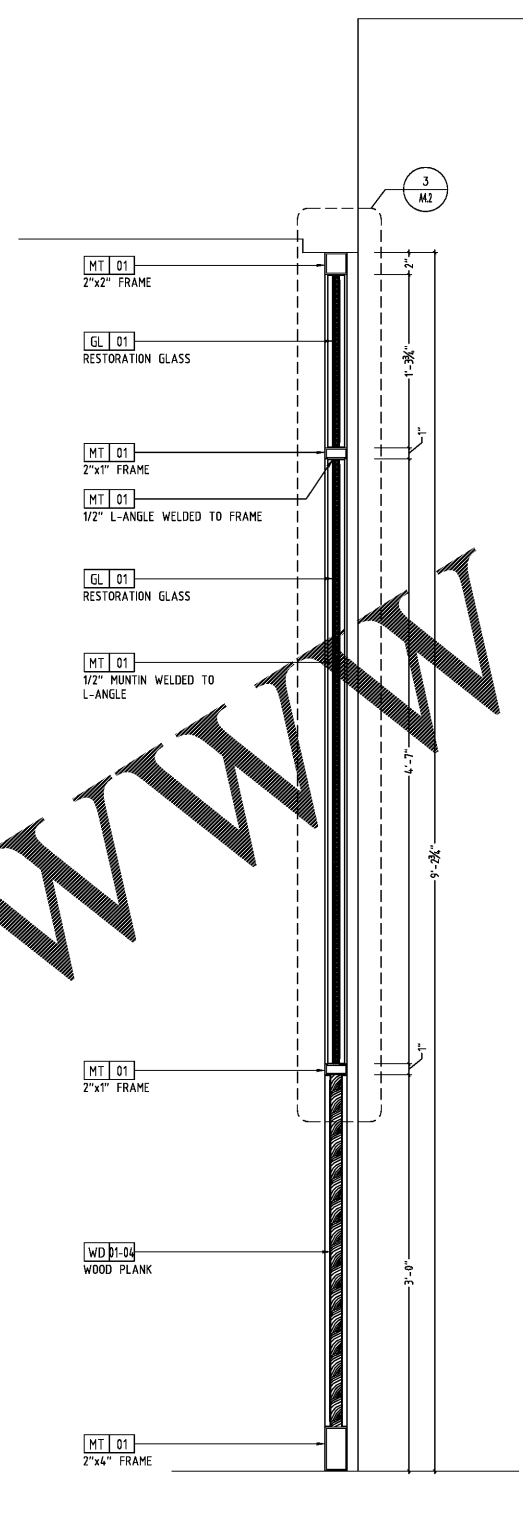

POPEYES
1009 BARATARIA BLVD.
MARRERO, LOUISIANA
LOUISIANA KITCHEN LK-PLUS DESIGN STANDARDS
60 SEATS / DUAL-LINE PRODUCTION

POPEYES

REVISIONS:

FRONT COUNTER
DETAILS

DATE: 12/19/18

A4.1

CHECKED: JS

1 FRONT COUNTER SECTION
A4.1 1 1/2"=1'-0"

2 FRONT COUNTER SECTION
A4.1 1 1/2"=1'-0"

3 FRONT COUNTER DOOR SECTION
A4.1 1 1/2"=1'-0"

Order Plans

@

WWW.LDLINE.COM