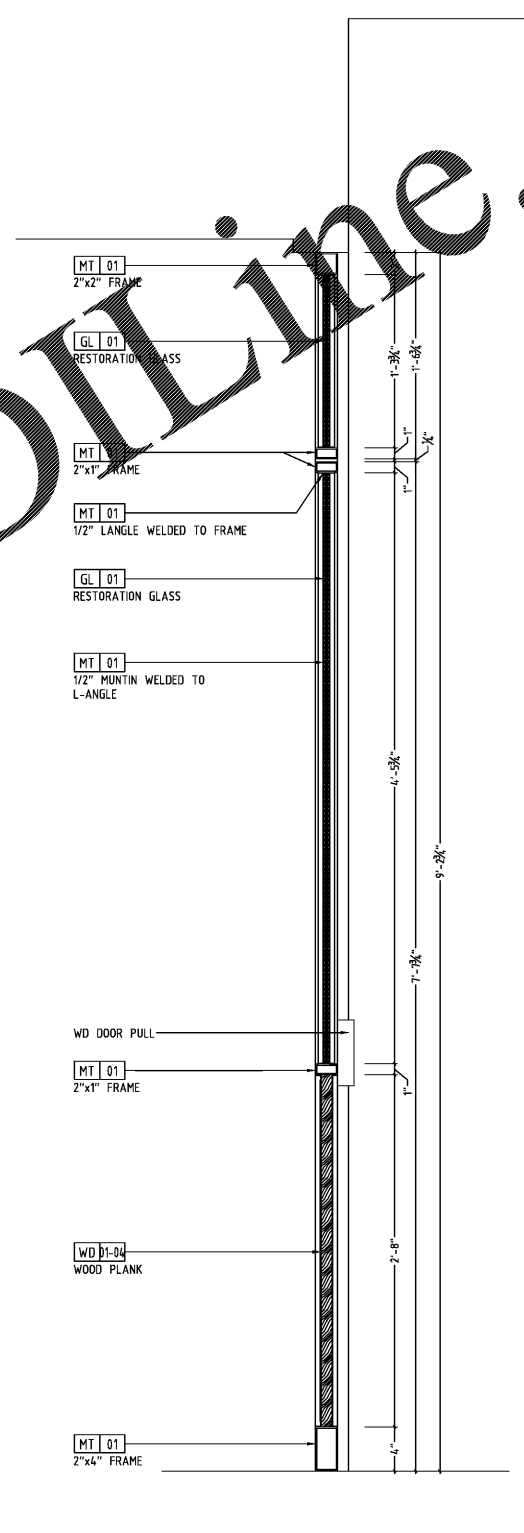

POPEYES
1009 BARATARIA BLVD.
MARRERO, LOUISIANA
LOUISIANA KITCHEN LK-PLUS DESIGN STANDARDS
60 SEATS / DUAL-LINE PRODUCTION

POPEYES

REVISIONS:

FRONT COUNTER
DETAILS

DATE: 12/19/18

A4.1

CHECKED: JS

1 FRONT COUNTER SECTION
A4.1 1 1/2"=1'-0"

2 FRONT COUNTER SECTION
A4.1 1 1/2"=1'-0"

3 FRONT COUNTER DOOR SECTION
A4.1 1 1/2"=1'-0"

Order Plans

@

WWW.LDLINE.COM