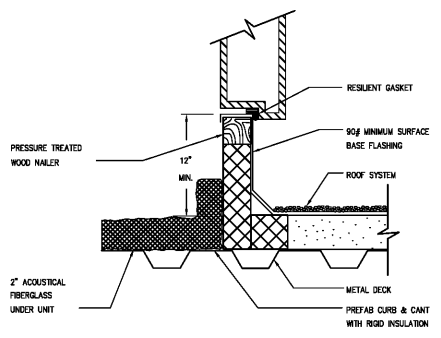

7 Roof Penetration Detail NONE

4 Duct/Diffuser Detail NONE

1 Rooftop Unit Detail NONE

5 Exhaust Fan Thru Roof Detail NONE

2 Condensate Trap Detail NONE

6 Exhaust Fan Thru Wall Detail

3 Roof Curb Detail NONE

Order Plans

REVISIONS	NO.	DATE	DESCRIPTION

RETAIL DEVELOPMENT
POP'S WINE & SPIRITS
 2-1 764 TR A-B MCFARLAND 400 IND PARK
 MCFARLAND PKWY ALPHARETTA GA 30004

HVAC DETAILS	PROJ. NO: 201834	DATE: 01/18/2019
--------------	---------------------	---------------------