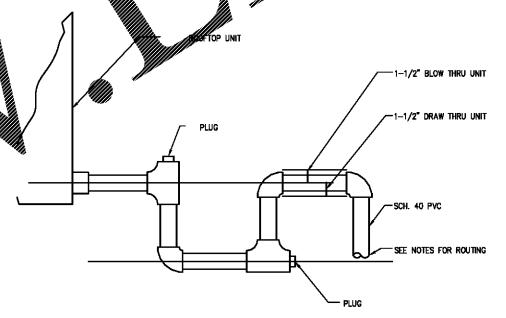

7 Roof Penetration Detail NONE

4 Duct/Diffuser Detail NONE

1 Rooftop Unit Detail NONE

5 Exhaust Fan Thru Roof Detail NONE

2 Condensate Trap Detail NONE

6 Exhaust Fan Thru Wall Detail

3 Roof Curb Detail NONE

Order Plans

REVISIONS	NO.	DATE	DESCRIPTION

RETAIL DEVELOPMENT
POP'S WINE & SPIRITS
 2-1 764 TR A-B MCFARLAND 400 IND PARK
 MCFARLAND PKWY ALPHARETTA GA 30004

HVAC DETAILS	PROJ. NO: 201834	DATE: 01/18/2019
--------------	---------------------	---------------------