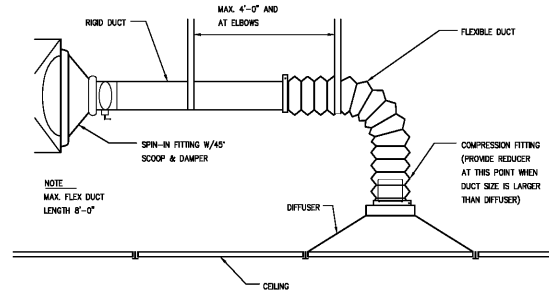

7 Roof Penetration Detail NONE

4 Duct/Diffuser Detail NONE

1 Rooftop Unit Detail NONE

5 Exhaust Fan Thru Roof Detail NONE

2 Condensate Trap Detail NONE

6 Exhaust Fan Thru Wall Detail

3 Roof Curb Detail NONE

Order Plans

REVISIONS	NO.	DATE	DESCRIPTION

RETAIL DEVELOPMENT
POP'S WINE & SPIRITS
 2-1 764 TR A-B MCFARLAND 400 IND PARK
 MCFARLAND PKWY ALPHARETTA GA 30004

HVAC DETAILS	PROJ. NO: 201834	DATE: 01/18/2019
--------------	---------------------	---------------------