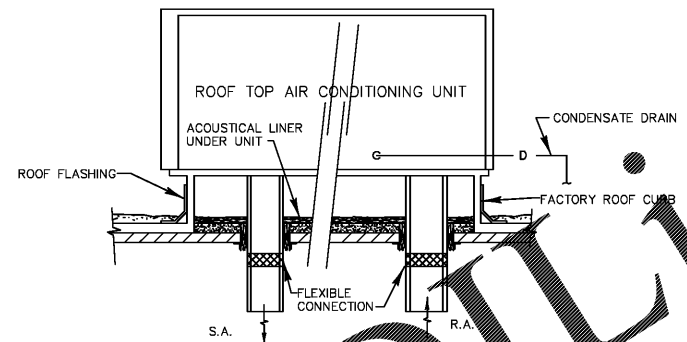

7 Roof Penetration Detail NONE

4 Duct/Diffuser Detail NONE

1 Rooftop Unit Detail NONE

5 Exhaust Fan Thru Roof Detail NONE

2 Condensate Trap Detail NONE

6 Exhaust Fan Thru Wall Detail

3 Roof Curb Detail NONE

Order Plans

REVISIONS	NO.	DATE	DESCRIPTION

RETAIL DEVELOPMENT
POP'S WINE & SPIRITS
 2-1 764 TR A-B MCFARLAND 400 IND PARK
 MCFARLAND PKWY ALPHARETTA GA 30004

HVAC DETAILS	PROJ. NO: 201834	DATE: 01/18/2019
--------------	---------------------	---------------------